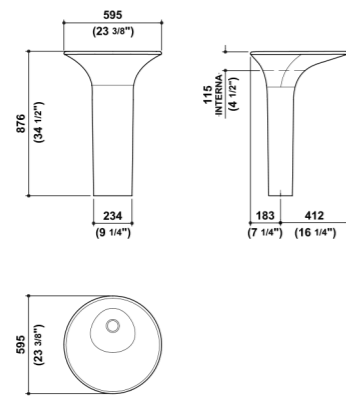

36

37

Faraway round free standing

7, 9, 31, 32, 33

Faraway vis-à-vis

34, 35

Faraway mensola in metallo verniciato
Shelf in painted metal (45 cm)

36, 37

Faraway mensola in metallo verniciato
Shelf in painted metal (120 cm)

37

Faraway tavolino rotondo
Round small table

36, 46, 89

Faraway tavolino in metallo verniciato
Small table in painted metal

37, 45

Faraway carrello in metallo verniciato
Trolley in painted metal