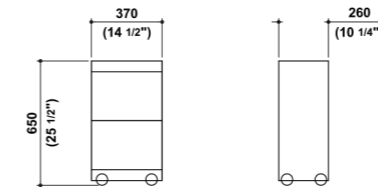

Faraway specchio in metallo verniciato
Mirror in painted metal

37