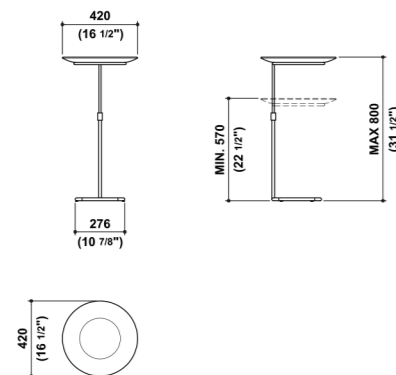

36

37

Faraway round free standing

7, 9, 31, 32, 33

Faraway vis-à-vis

34, 35

Faraway mensola in metallo verniciato
Shelf in painted metal (45 cm)

36, 37

Faraway mensola in metallo verniciato
Shelf in painted metal (120 cm)

37

Faraway tavolino rotondo
Round small table

36, 46, 89

Faraway tavolino in metallo verniciato
Small table in painted metal

37, 45

Faraway carrello in metallo verniciato
Trolley in painted metal