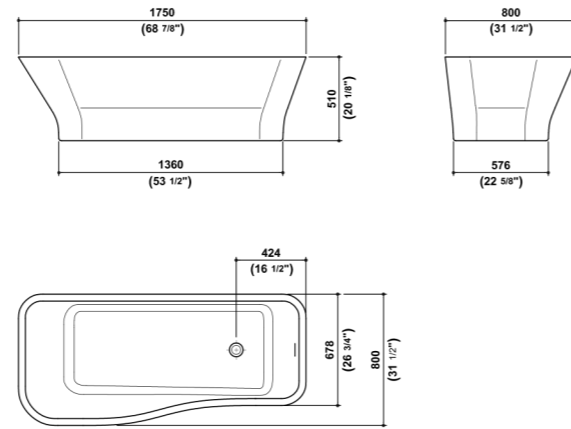

THE FARAWAY COLLECTION IS COMPLETED BY WHITE PAINTED METAL COMPLEMENTARY OBJECTS. MODULAR SHELVES AND MIRRORS, TABLES AESTHETICALLY LINEAR AND PLEASANT, CONTAINER TROLLEYS, POSITIONED UNDER THE FREE STANDING BASINS OR NEXT TO THE BATH TUBS, ALLOWING A NEW PLANNING FREEDOM.

36

37

Faraway round free standing

7, 9, 31, 32, 33

Faraway vis-à-vis

34, 35

Faraway mensola in metallo verniciato
Shelf in painted metal (45 cm)

36, 37