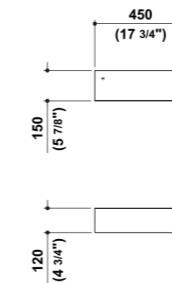

36

37

Faraway round free standing

7, 9, 31, 32, 33

Faraway vis-à-vis

34, 35

Faraway mensola in metallo verniciato
Shelf in painted metal (45 cm)

36, 37