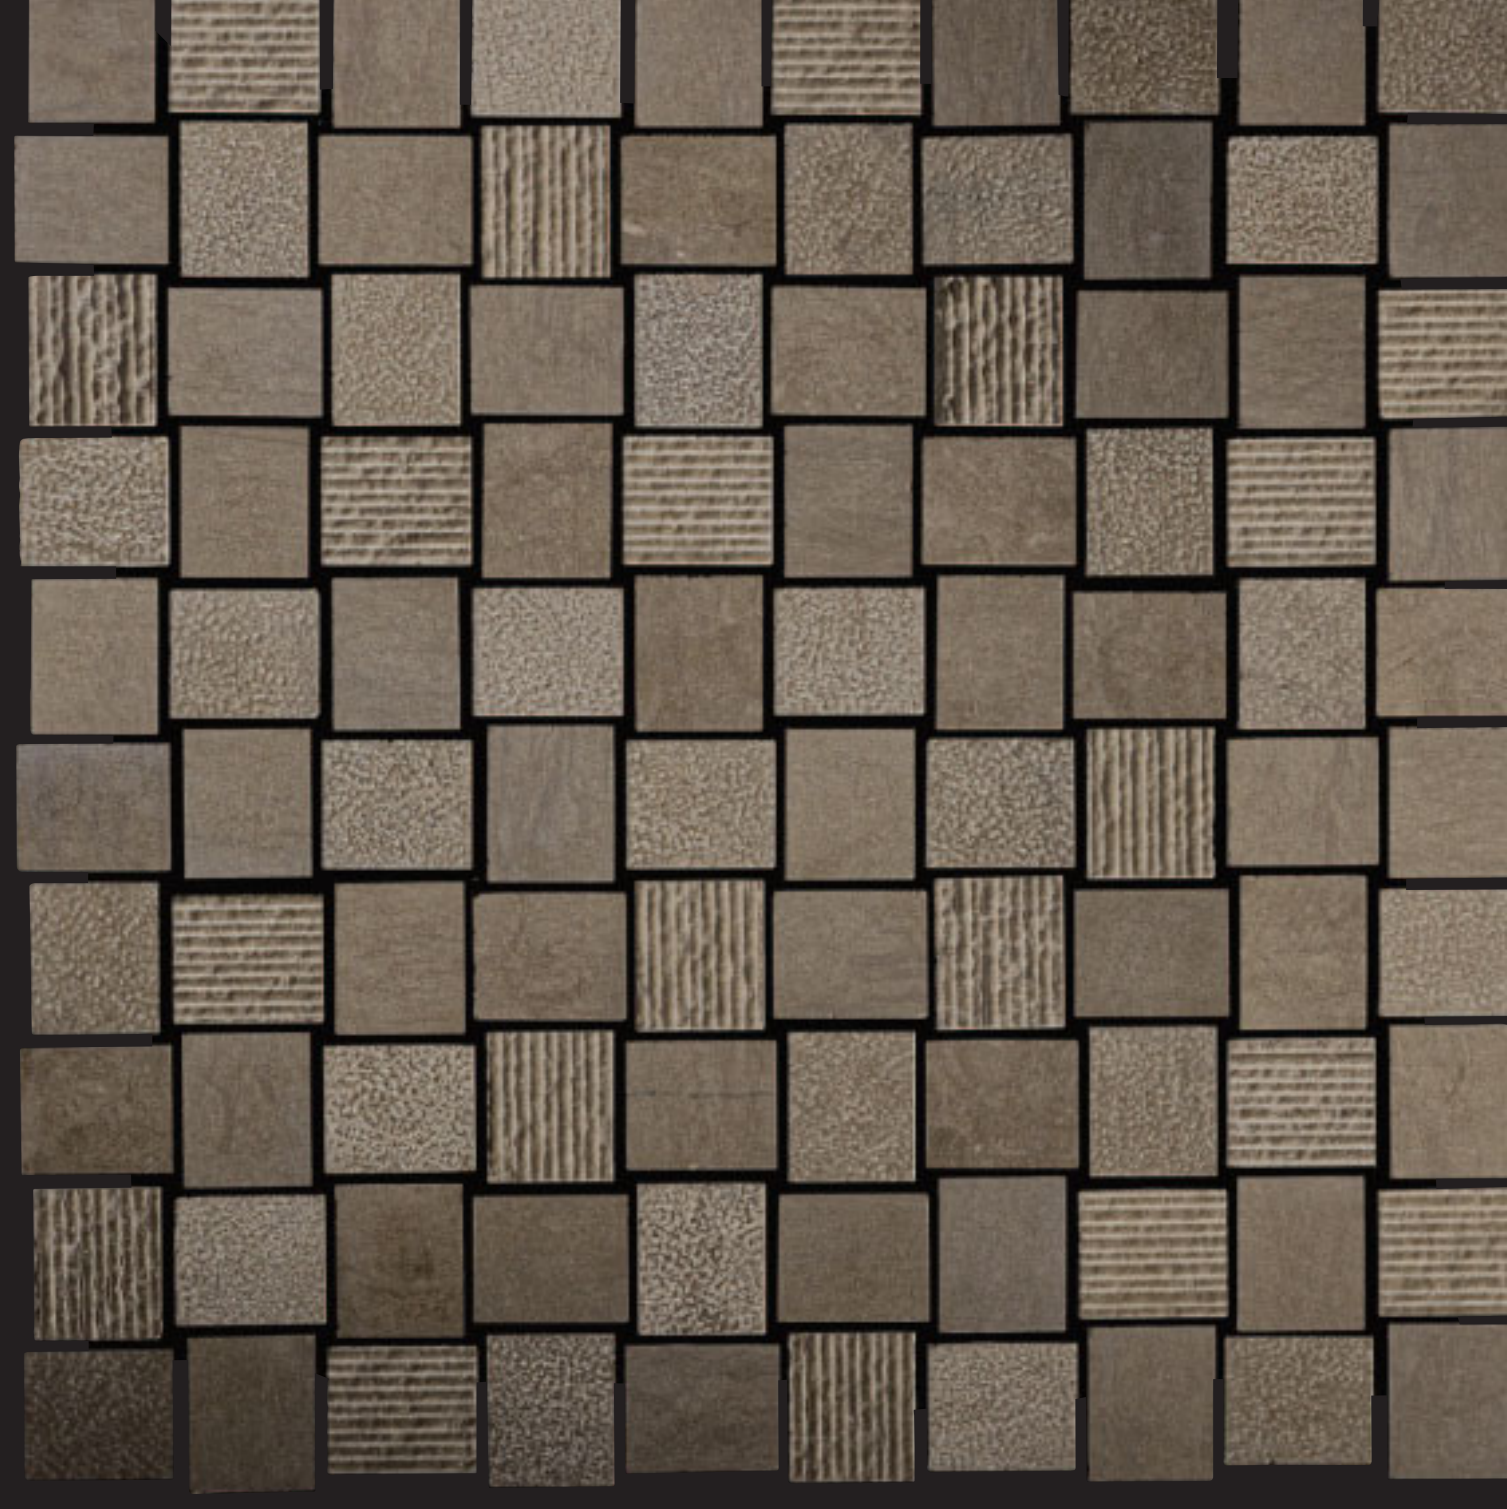

246

minerva patch 1

MOSAICO CM 2,3 x 2,7 - LINEA ANTICATO CERATO
MOSAIC 15/16"x 1 1/6" - WAX FINISHED LINE
SMOKE, SMOKE PIQUET, SMOKE VELLUTO

minerva

MOSAICO CM 2,3 x 2,7 - LINEA ANTICATO CERATO
MOSAIC 15/16"x 1 1/6" - WAX FINISHED LINE
LONDONGREY