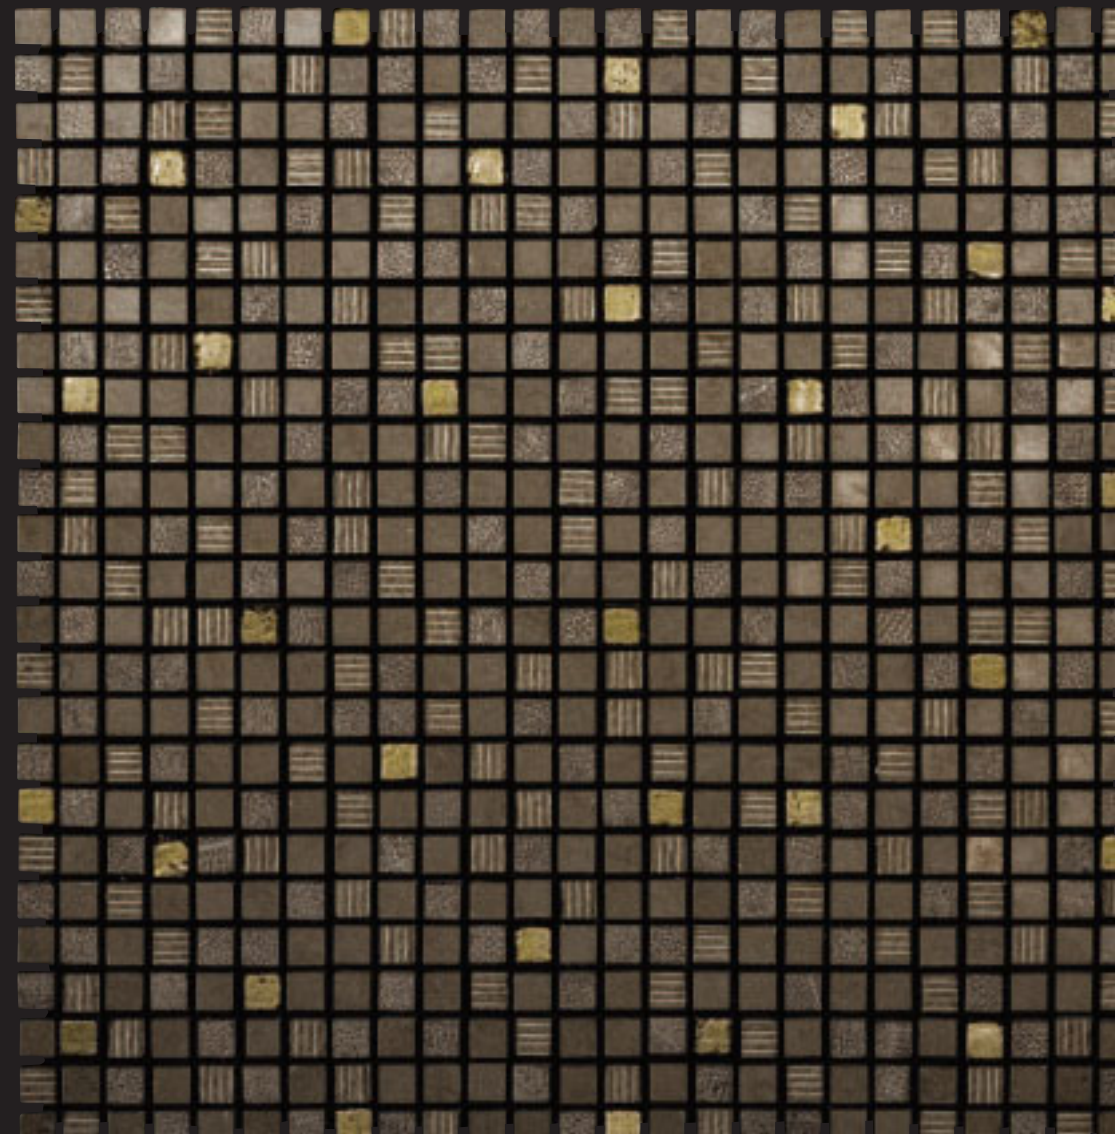

^ yama patch 2

MOSAICO CM 1 x 2,5
LINEA ANTICATO CERATO
MOSAIC 3/8"x 1"
WAX FINISHED LINE

LONDONGREY, LONDONGREY PIQUET,
LONDONGREY VELLUTO, LACCA MALACHITE

londongrey iside patch 2

MOSAICO ISIDE CM 1 x 1
LINEA ANTICATO CERATO
MOSAIC ISIDE 3/8"x 3/8"
WAX FINISHED LINE

LONDONGREY, LONDONGREY PIQUET,
LONDONGREY VELLUTO, LACCA MALACHITE

londongrey ares patch 2

MOSAICO ARES CM 1 x 5
LINEA ANTICATO CERATO
MOSAIC ARES 3/8"x 2"
WAX FINISHED LINE

MOSAICO CM 1 x 5
LINEA ANTICATO CERATO
MOSAIC 3/8"x 2"
WAX FINISHED LINE

LONDONGREY, LONDONGREY PIQUET,
LONDONGREY VELLUTO, LACCA MALACHITE