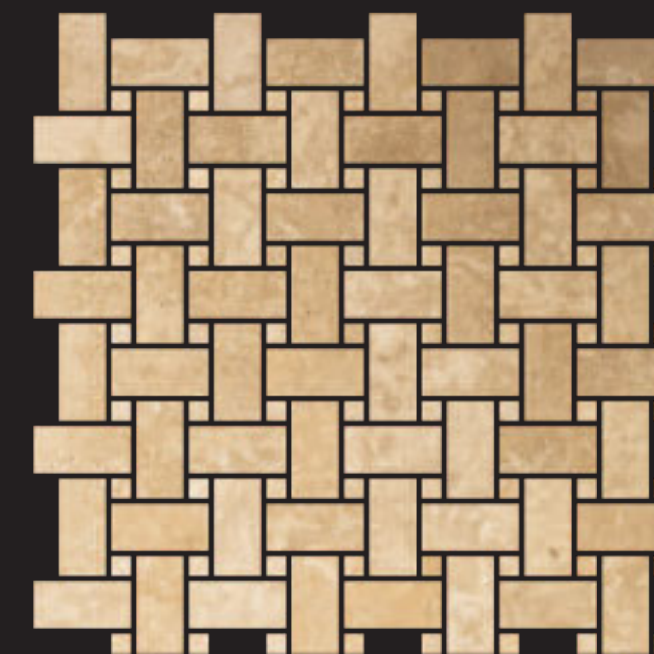

basket travertino chiaro

CM 1 x 1 - 2,5 x 5
3/8" x 3/8" - 1" x 2"