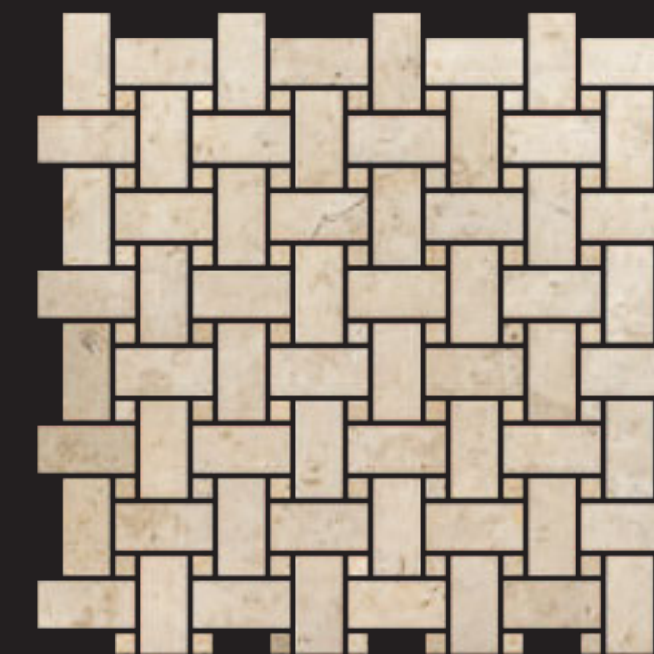

basket crema luna

CM 1 x 1 - 2,5 x 5
3/8" x 3/8" - 1" x 2"