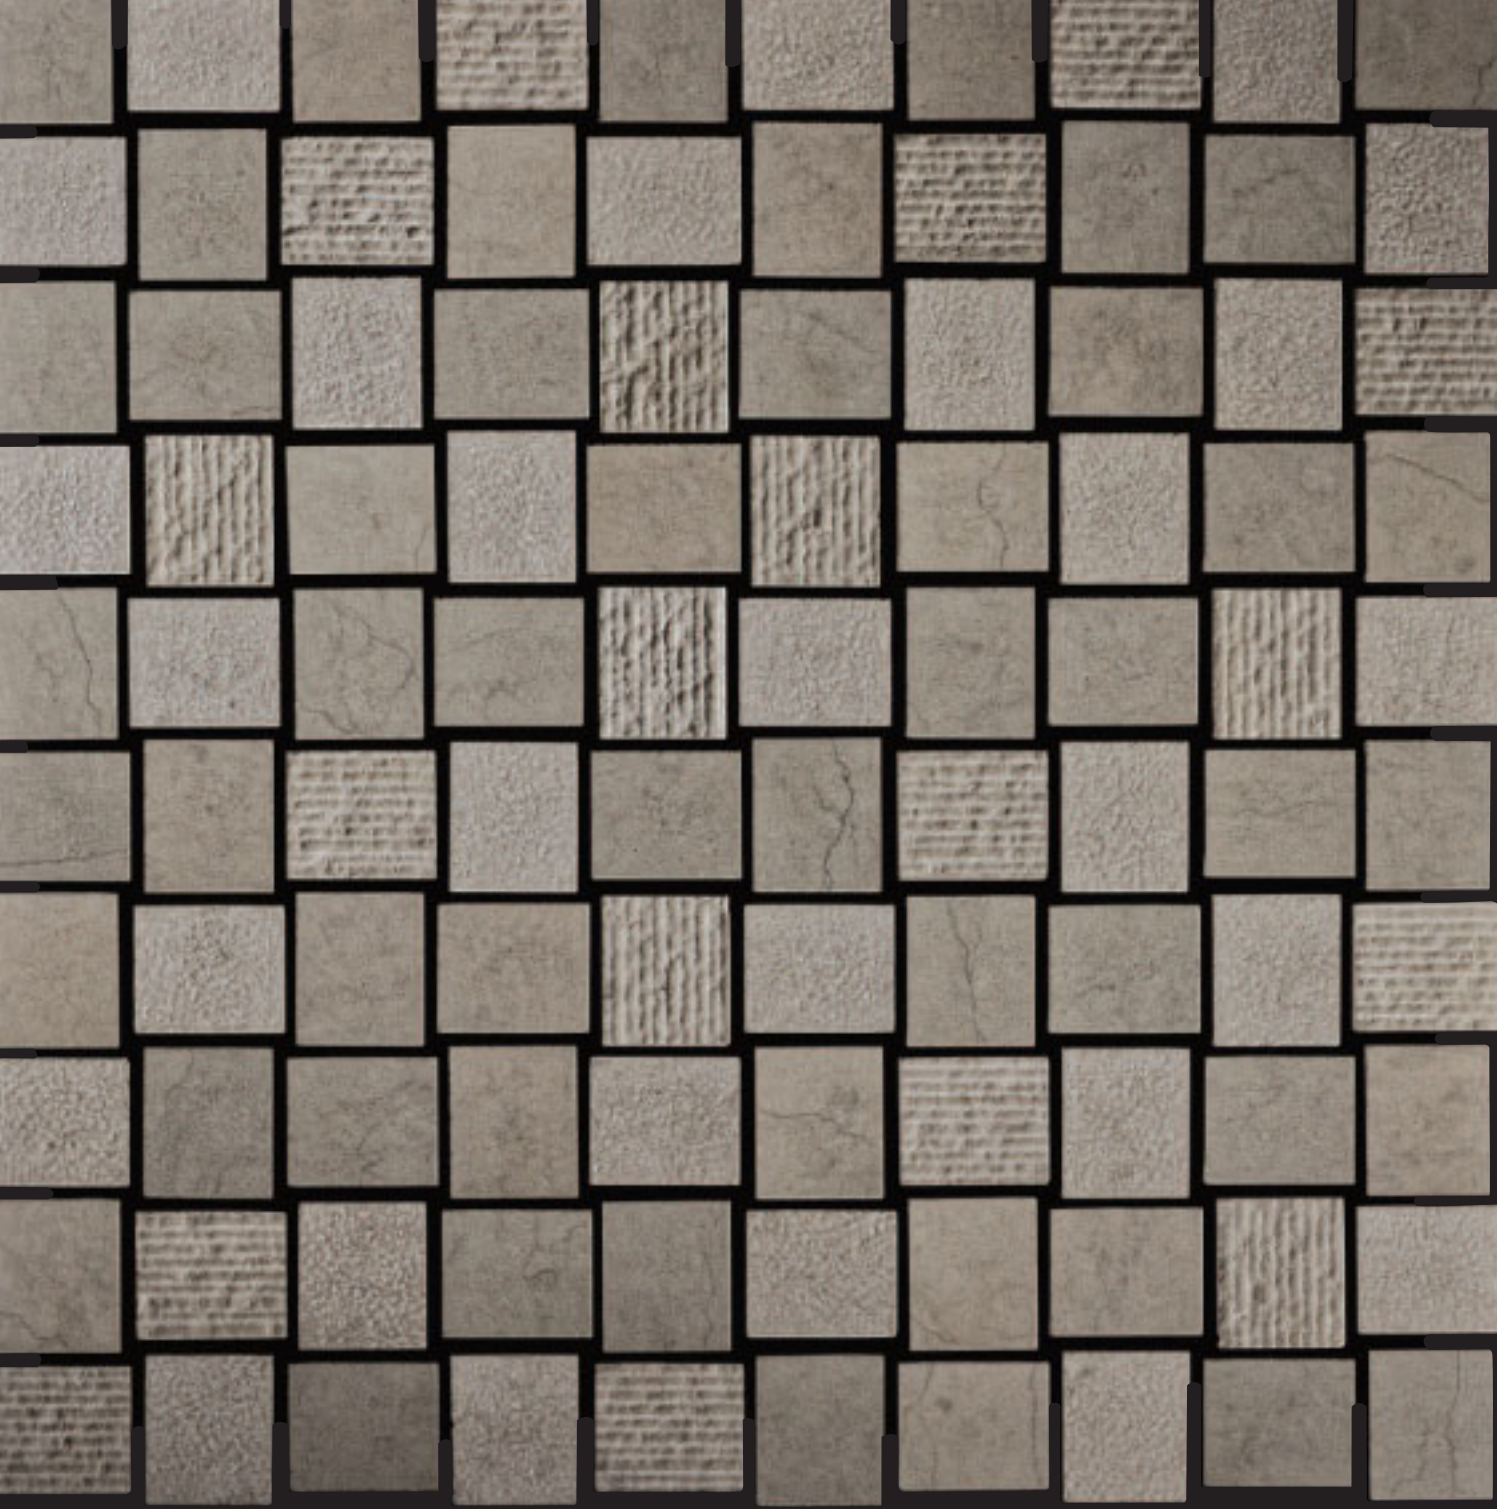

246

minerva patch 1

MOSAICO CM 2,3 x 2,7 - LINEA ANTICATO CERATO
MOSAIC 15/16"x 1 1/6" - WAX FINISHED LINE
SMOKE, SMOKE PIQUET, SMOKE VELLUTO