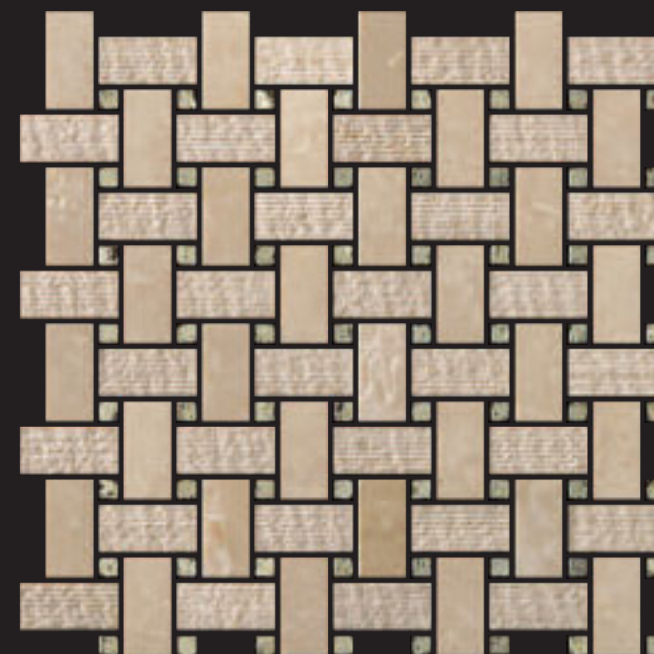

basket velluto patch 8

CM 2,5 x 5 BOTTICINO, BOTTICINO VELLUTO
CM 1 x 1 LACCA PLATINO
1"x 2" BOTTICINO, BOTTICINO VELLUTO
3/8"x 3/8" LACCA PLATINO