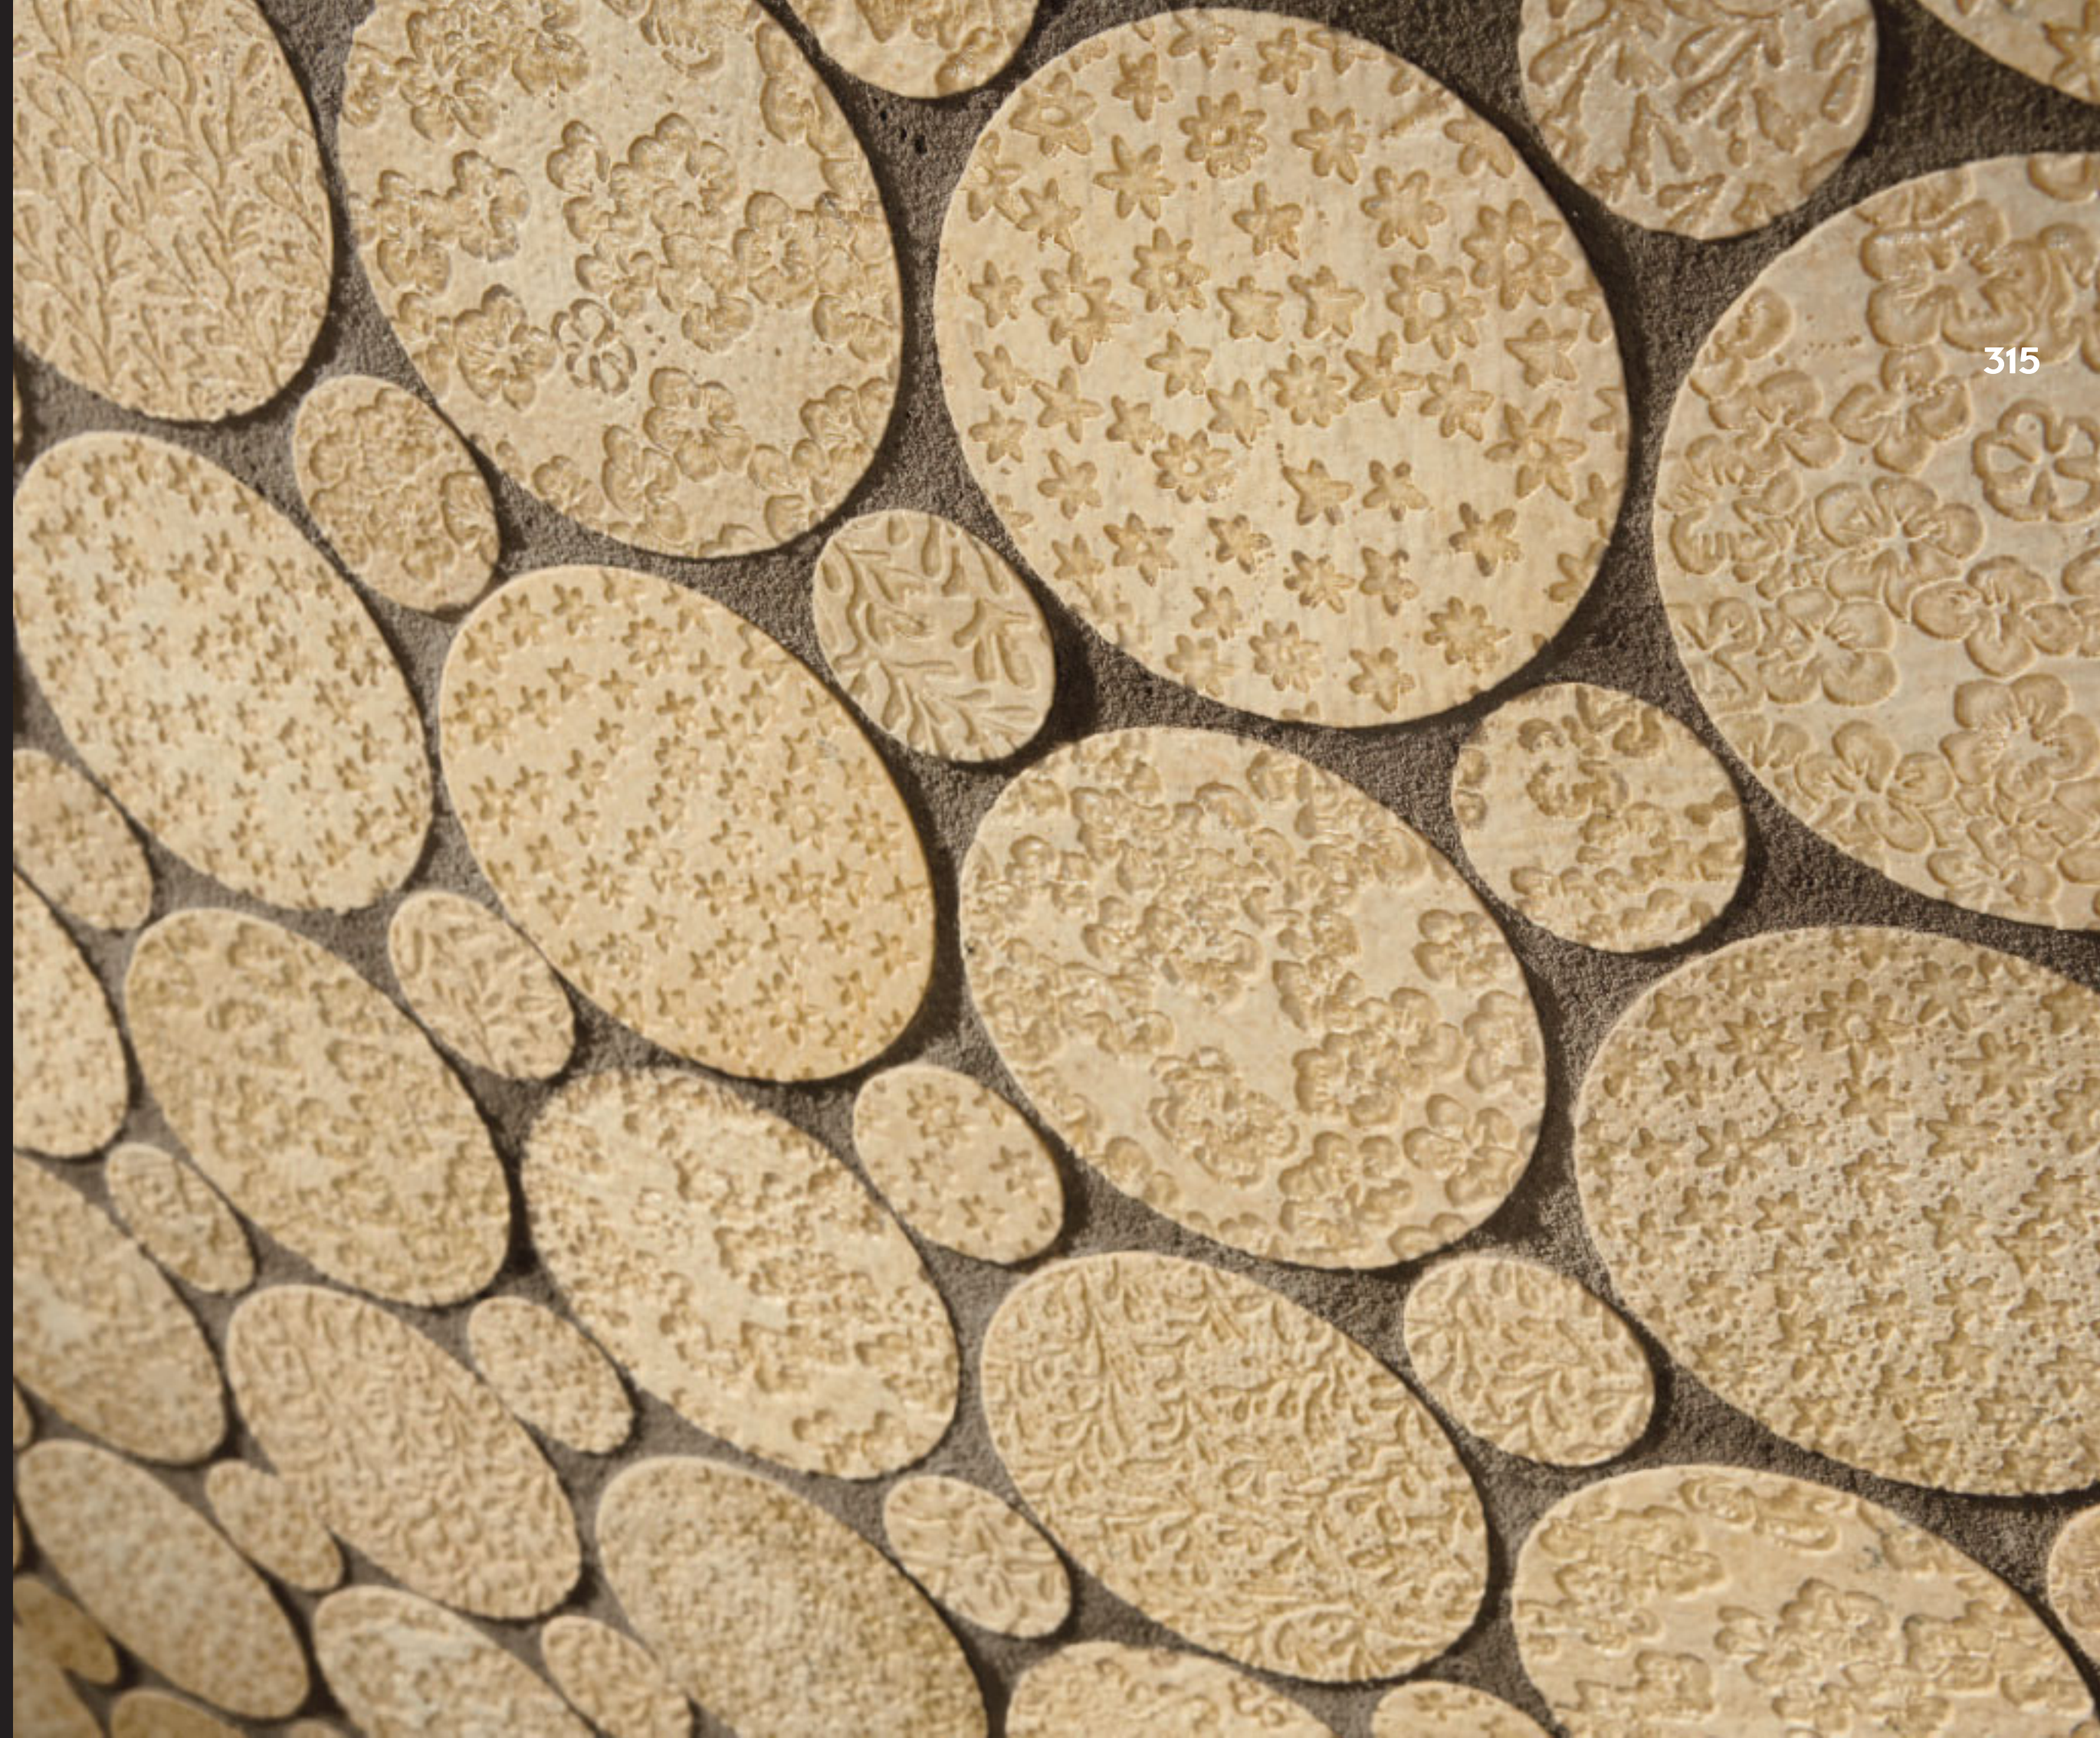

provenza 1 surfaces

FONDO GOYA
DECORO CAFFÈ
LINEE PIQUET, NATTÉ
BACKGROUND GOYA
DECOR COFFEE
PIQUET, NATTÉ LINES