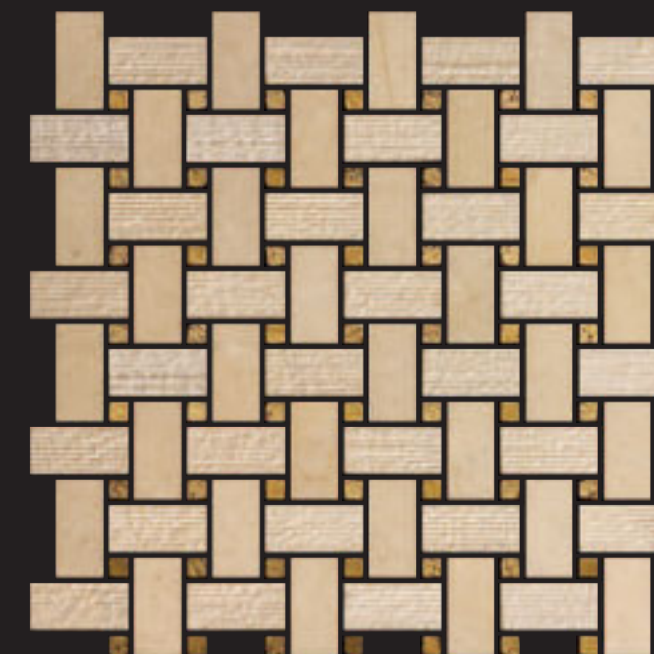

basket velluto patch 5

CM 2,5 x 5 GOYA, GOYA VELLUTO
CM 1 x 1 LACCA SAND
1"x 2" GOYA, GOYA VELLUTO
3/8"x 3/8" LACCA SAND