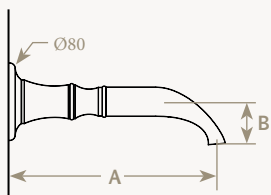

Bec bain Carpe mural
Wall-mounted Carpe tub spout

	A	B
C / RM-K3-00	165	44
C / RM-K4-00	215	44

Bec bain Carpe sur plan
Deck-mounted Carpe tub spout

	A	B	C
C / RP-K1-00	143	180	22
C / RP-K2-00*	147	180	22