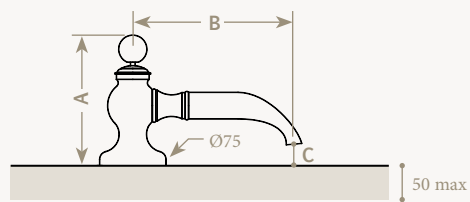

Bec bain Carpe mural
Wall-mounted Carpe tub spout

	A	B
C / RM-K3-00	165	44
C / RM-K4-00	215	44

Bec bain Carpe sur plan
Deck-mounted Carpe tub spout

	A	B	C
C / RP-K1-00	143	180	22
C / RP-K2-00*	147	180	22

* inverseur intégré / *integrated diverter*

» 30

~ **Carpe & Lyre**

≈ Robinetterie
 Bain

≈ *Bath Tap*

~ **Carpe & Lyre**
 ≈ Robinetterie
 Bain
 ≈ Bath Tap

Bec bain Lyre mural

Wall-mounted Lyre tub spout