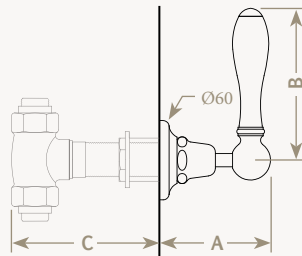

Robinet 3/4" sur plan
3/4" deck-mounted shut-off valve

	A	B
L / RP-00-P2*	88	115
L / RP-00-P4**	88	115

* fermeture standard / standard closing (righthand)
**fermeture gauche / lefthand closing

Robinet 3/4" à encastrer
3/4" concealed shut-off valve

	A	B	C
L / RM-00-M2*	88	115	60 > 90
L / RM-01-M2*	74	115	60 > 139
L / RM-00-M4**	88	115	60 > 90
L / RM-01-M4**	74	115	60 > 139

* fermeture standard / standard closing (righthand)
**fermeture gauche / lefthand closing