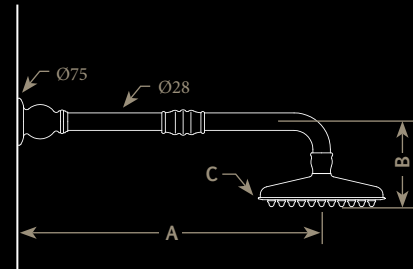

Wall-mounted straight shower arm, Ø200 nipped shower head

	A	B	C
L / 00-00-1F	482	139	Ø200