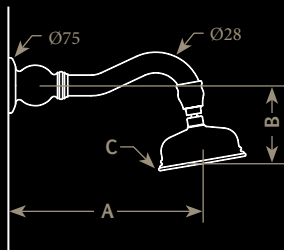

Douche murale Ø120, bras Lyre (avec rotule)
*Wall-mounted swan-neck arm (with swivel),
 Ø120 shower head*

	A	B	C
L / 00-00-4A	268	113	Ø120

Douche murale Ø160, bras Lyre (avec rotule)
*Wall-mounted swan-neck arm (with swivel),
 Ø160 shower head*