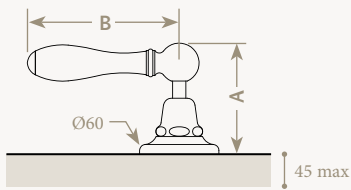

Robinet 3/4" sur plan
3/4" deck-mounted shut-off valve

	A	B
L / RP-00-P2*	88	115
L / RP-00-P4**	88	115

* fermeture standard / standard closing (righthand)
**fermeture gauche / lefthand closing

Robinet 3/4" à encastrer
3/4" concealed shut-off valve