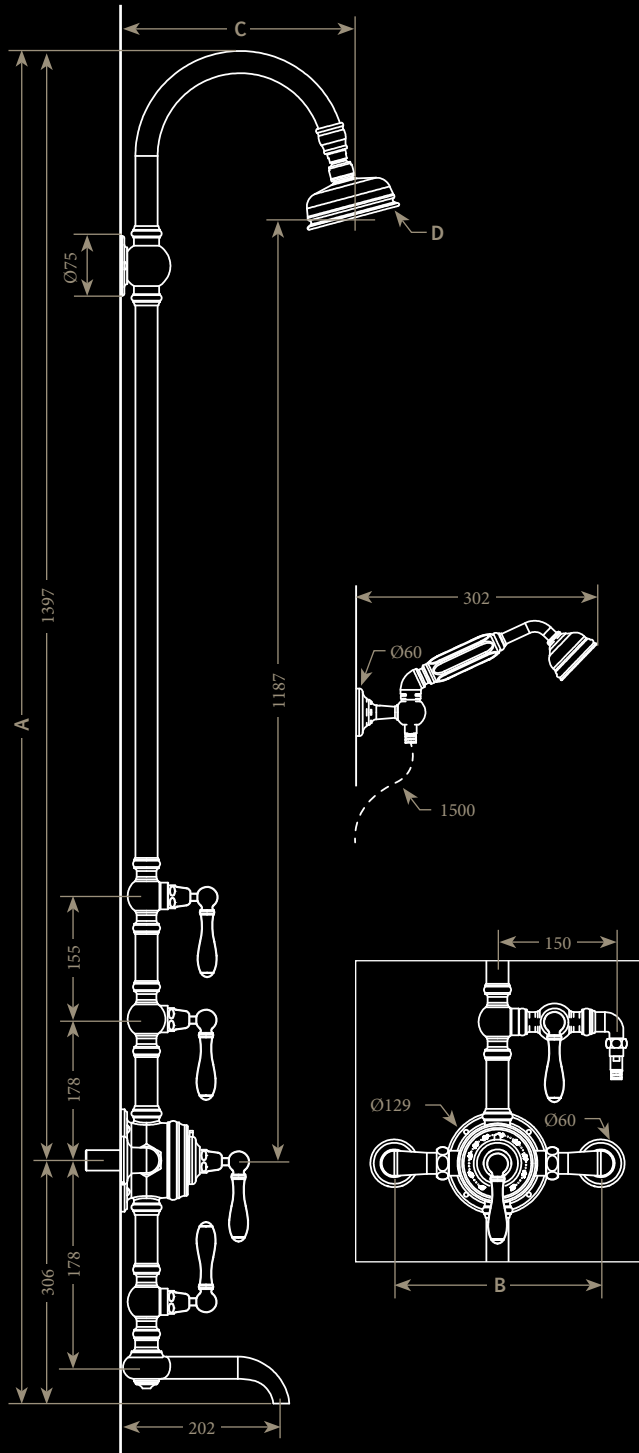

- » 36
- ~ Carpe & Lyre
- ≈ Ensemble Externe
- ≈ Exposed Shower System

Ensemble externe avec mitigeur thermostatique, bain/douche avec rotule, bras col de cygne et douchette

Exposed shower system with thermostatic valve, shower head (with swivel), swan-neck shower arm, tub spout and handshower

	A	B	C	D
L / X2-X2-6A	1703	260	293	120
L / X2-X2-6B	1703	260	299	160