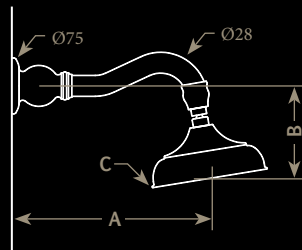

A	B	C
L / 00-00-4B	270	138	Ø160