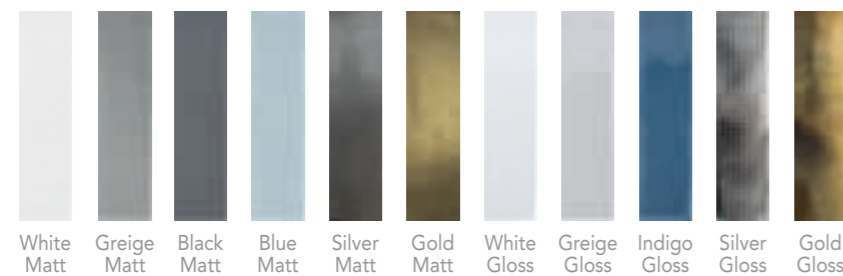

SPECIAL PIECES *****

* Different tone variations which are randomly mixed within the box / 6 variaciones de tono que se encajan aleatoriamente.

** Except Wood Light Mid & Dark (R10) / Excepto Wood Light Mid y Dark (R10).