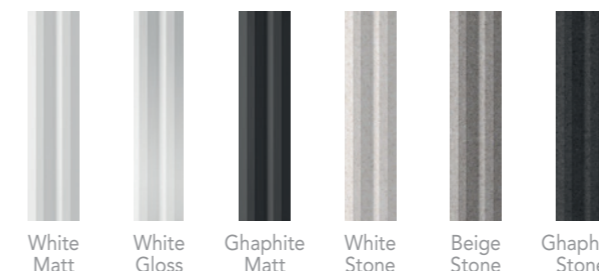

STRIPES

7,5x30cm / 3"X12"

STRIPES TRANSITION 7,5x30cm / 3"X12"

White Matt

White Gloss

Ghaphite Matt

White Stone

Beige Stone

Ghaphite Stone