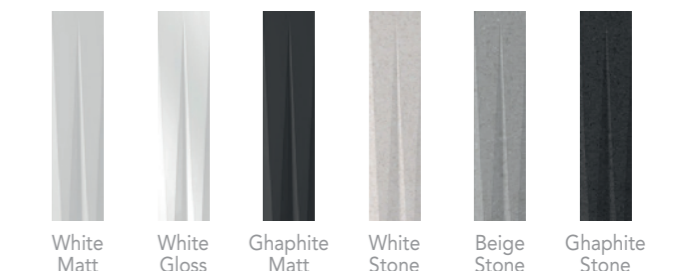

STRIPES TRANSITION 7,5x30cm / 3"X12"

White Matt

White Gloss

Ghaphite Matt

White Stone

Beige Stone

Ghaphite Stone

White Matt