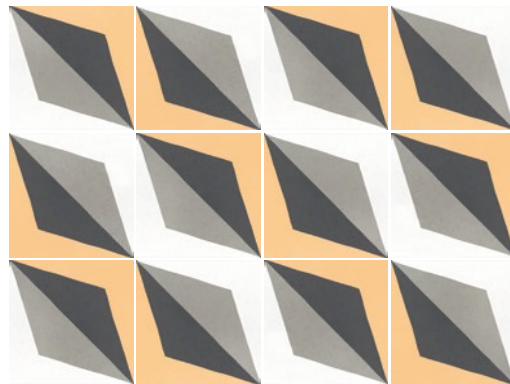

MAGIC COLOURS
22117 EQ-5

CITY COLOURS
22113 EQ-5

SQUARE COLOURS
22119 EQ-5

WAVE COLOURS
22120 EQ-5

Caprice Deco Patchwork Colours 20 x 20 cm / 8" x 8"

Caprice Deco Sapphire Colours 20x20 / 8"x8"

caprice deco colours