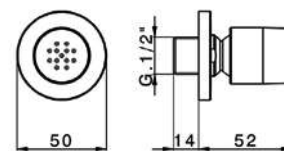

SS013570

SS015090

SS017330

SS014330

SS014090

ZB009040

HARLOCK

Design By Fabio Rotella