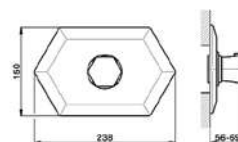

CHÉRIE

CE009300/CE019100/CE019200

CX009300/CX019100/CX019200

CE007200