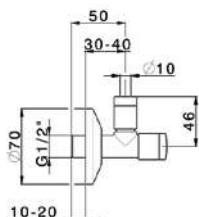

ZA002900

ZA002910

ZA004070

ZA004080

ZA001620

ZA001611

ZA001610

ZA001622