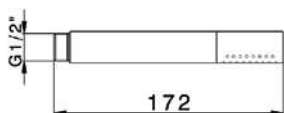

SS013570

SS015090

SS017330

SS014330

SS014090

ZB009040

HARLOCK

Design By Fabio Rotella