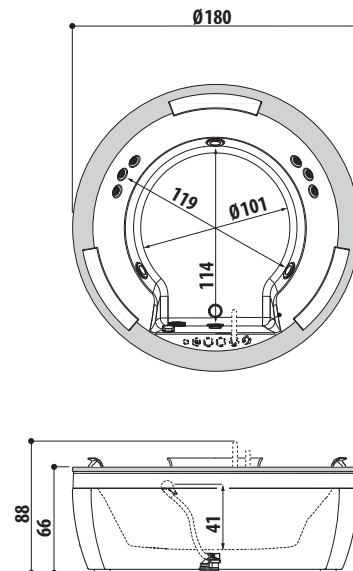

NOVA CORNER stone/wood

NOVA stone/wood