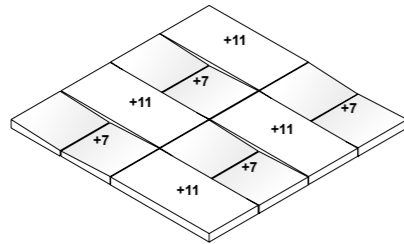

G-1884

Alchemy 7.0 blue hammered mosaico brick G-1942