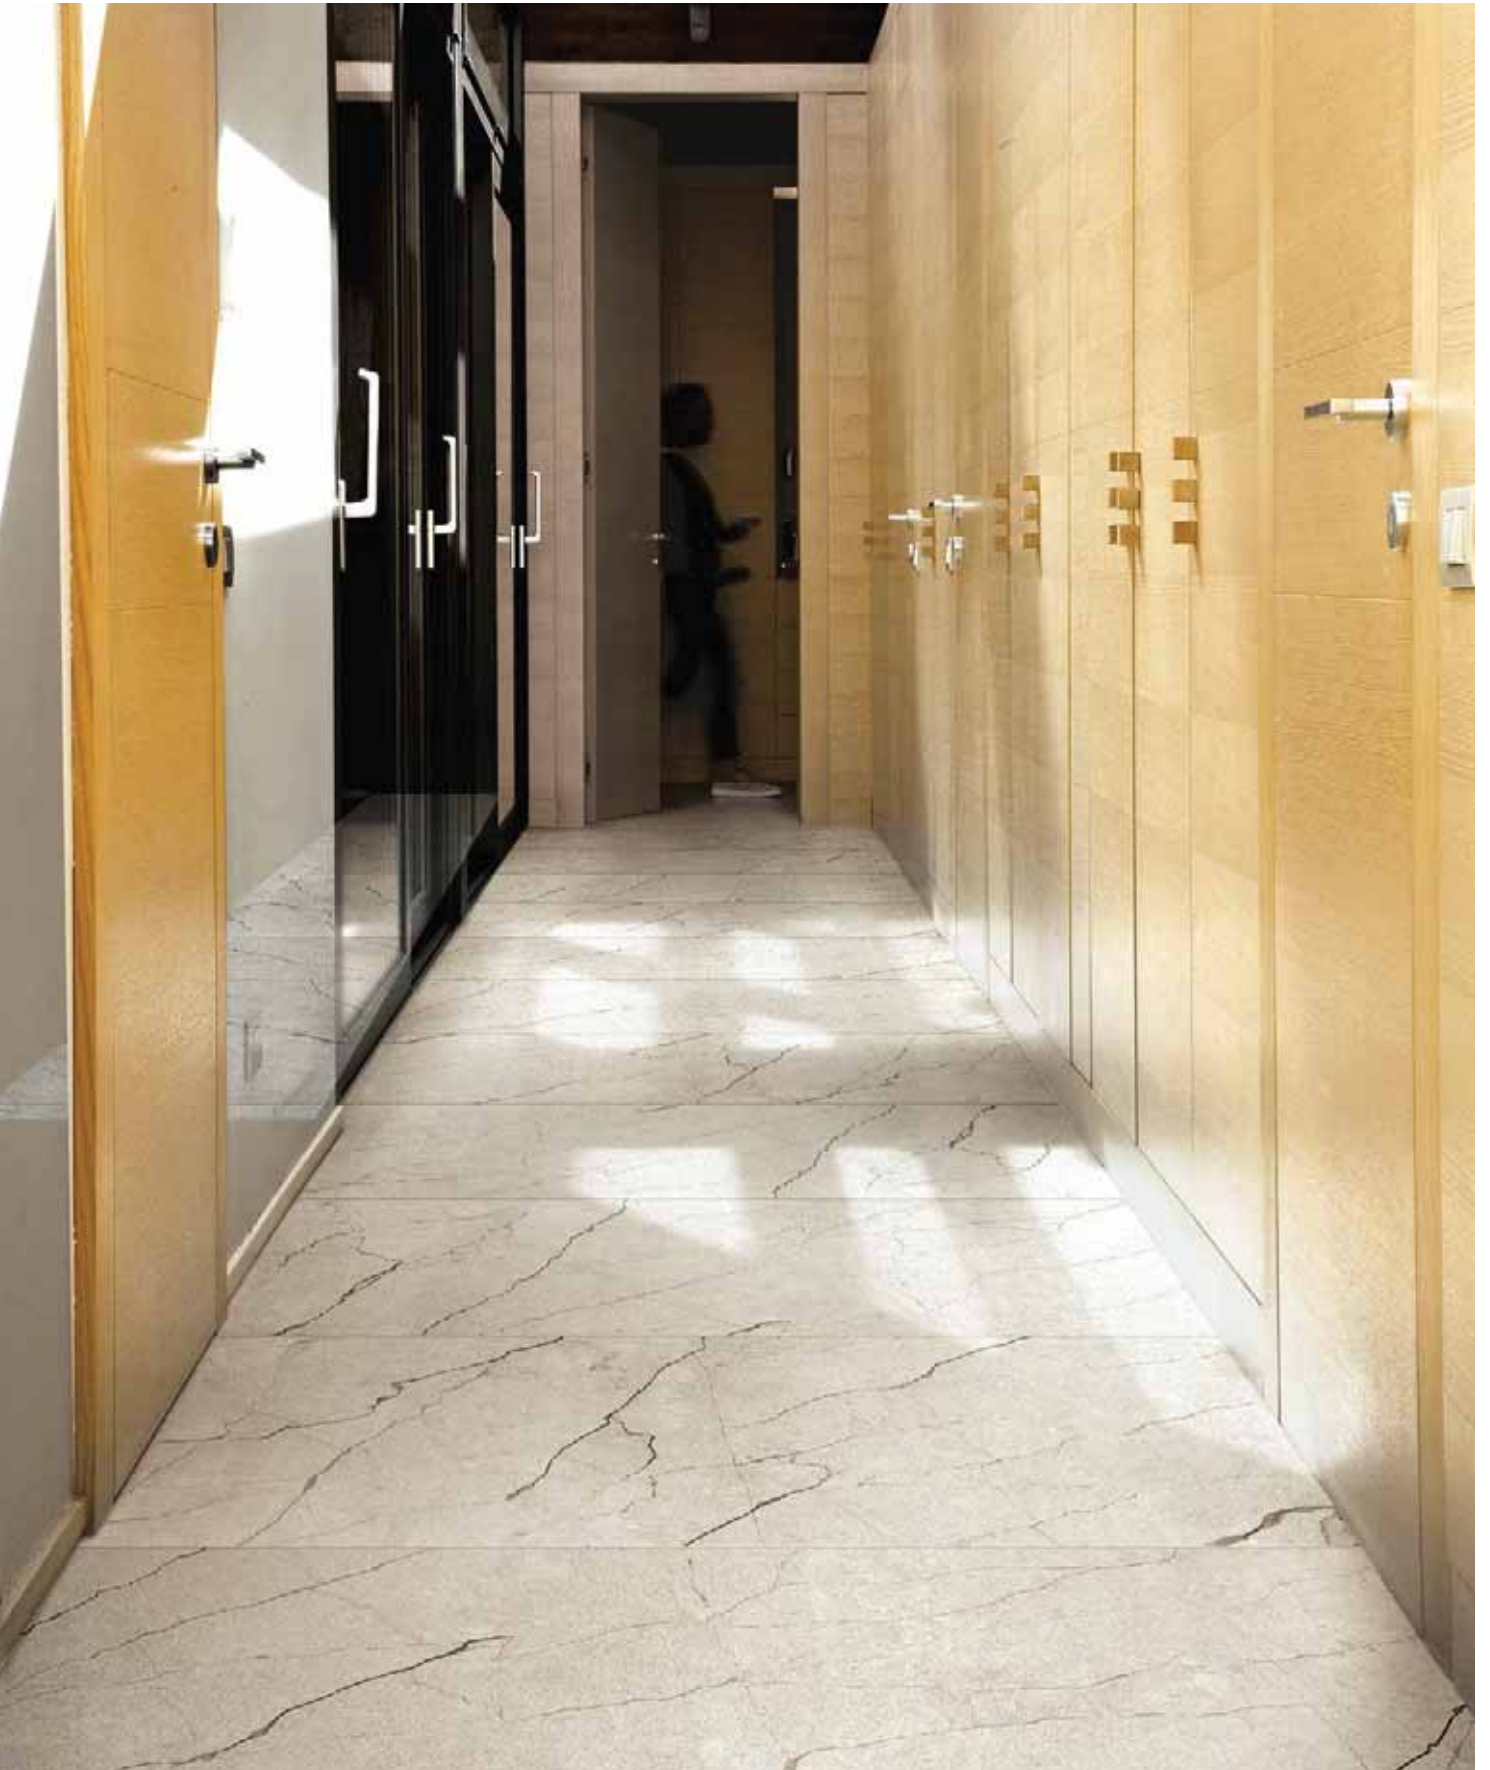

STONE ZECEVO matte 60x120 23°f°x47f°