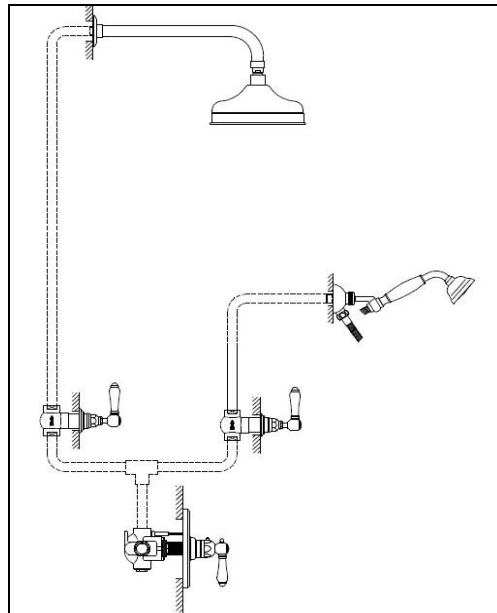

- Termostatico a incasso, due Arresti Incasso da $\frac{3}{4}$ " , Braccio e Soffione 20 cm diametro con anticalcare, Supporto duplex, Flessibile 150 cm e Doccetta minimale.
- Built-in Thermostatic mixer , two Stop Cock $\frac{3}{4}$ " , Overhead shower 20 cm diameter with no-limestone system and arm, duplex support, flexible hose 150 cm and hand shower.

**Esempio / Example : 4913 + 4914 + (2) 4911 + (2) 4912 + 5704—20
+ C7124M + C7097 + C7135**