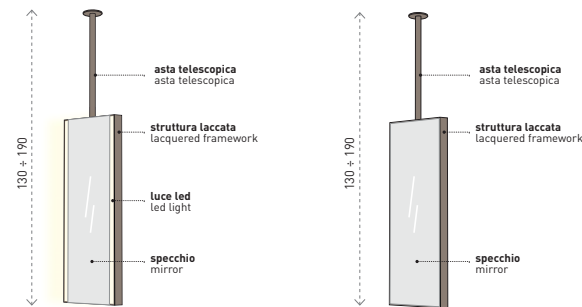

finiture struttura_framework finishes

laccature/lacquering

laccature/lacquering **Le Terre di Cielo**

tipo di installazione / installation

a soffitto
ceiling installation