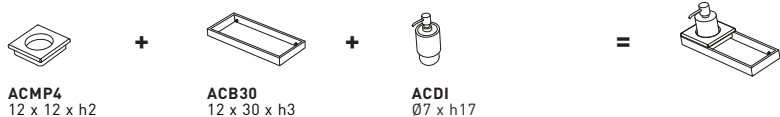

Esempi di composizione

Example of composition

finiture_finishes

finiture barre, portasciugamani, porta rotolo, porta scopino, gancio
tray, towel rack, toilet paper holder, toilet brush holder and hook finishes

verniciature / barnizados