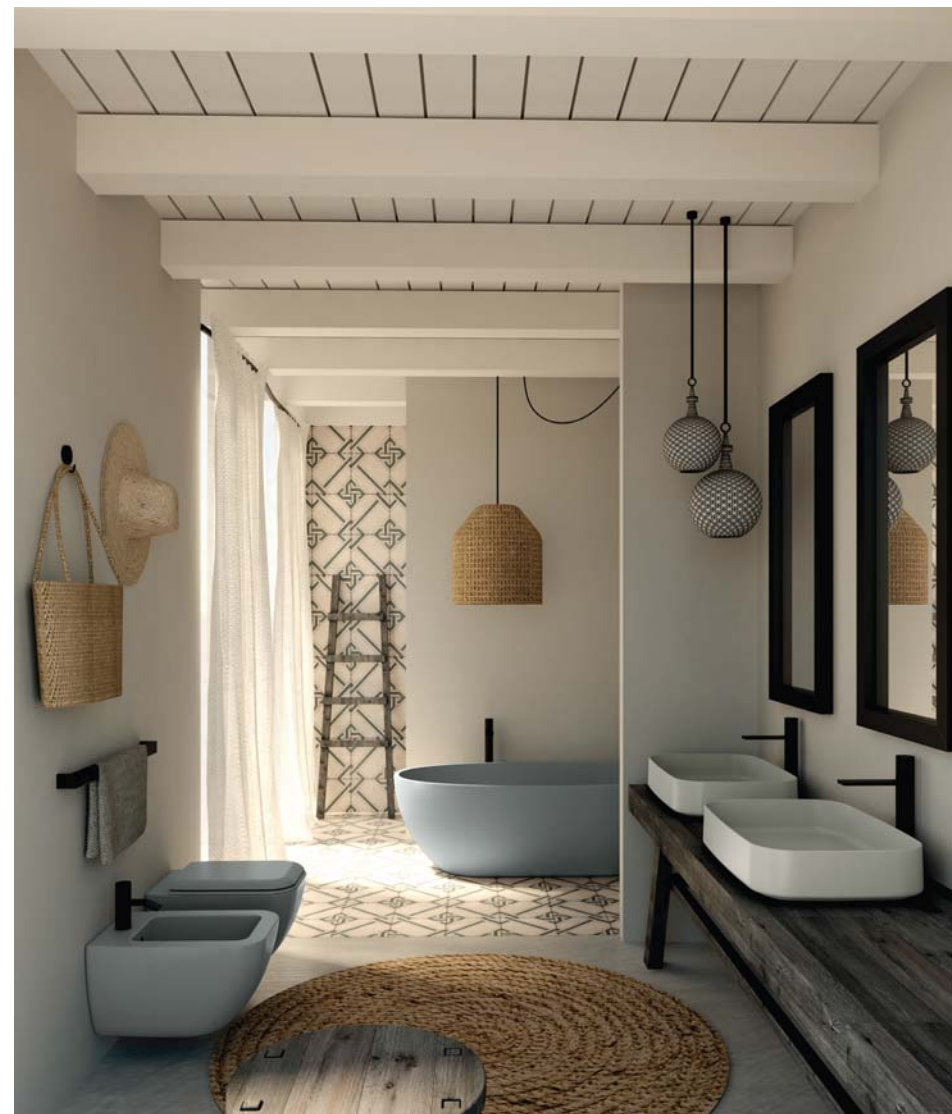

modelli disponibili / available models

SHUI COMFORT collection

finiture / finishes

Bianco/White Brina Arenaria

tipo di installazione / installation

freestanding

note tecniche / technical notes

con troppopieno
with overflow

wc e bidet sospesi Shui Comfort finitura Brina / Shui Comfort wall-hung wc and bidet Brina finish
vasca finitura Brina / bath tub Brina finish
lavabo Shui Comfort 60 x 40 finitura Pomice / Shui Comfort washbasin 60 x 40 Pomice finish
portasciugamani / towel rail