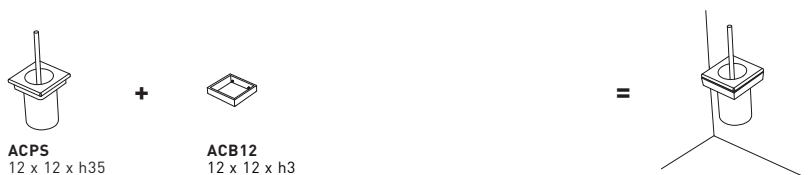

Esempi di composizione

Example of composition

finiture_finishes

finiture barre, portasciugamani, porta rotolo, porta scopino, gancio
tray, towel rack, toilet paper holder, toilet brush holder and hook finishes

verniciature / barnizados