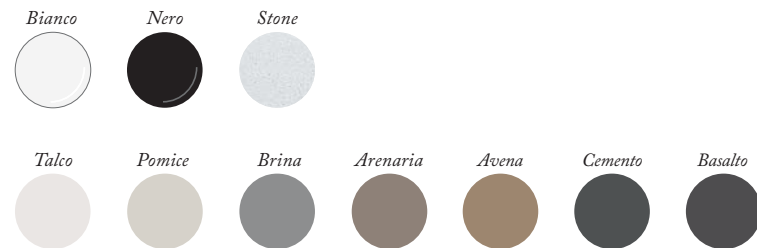

Finiture Sanitari

Sanitary Wares Finishes

Finitura Vasca

Bath tub Finish