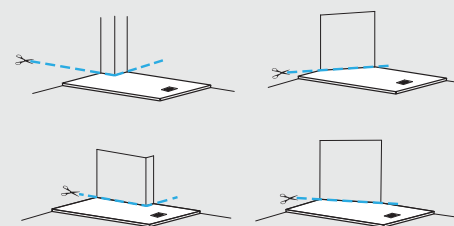

CERAMICA SU MISURA: LA RIVOLUZIONE DEL PIATTO DOCCIA

CUSTOMIZED CERAMIC: A SHOWER TRAY REVOLUTION

DX