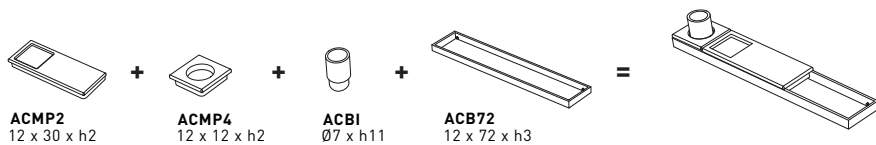

Esempi di composizione

Example of composition

finiture_finishes

finiture barre, portasciugamani, porta rotolo, porta scopino, gancio
tray, towel rack, toilet paper holder, toilet brush holder and hook finishes

verniciature / barnizados