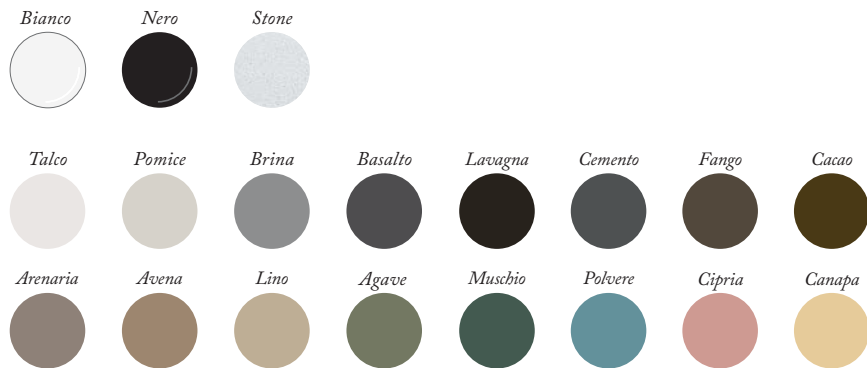

Finiture Lavabi

Washbasin Finishes