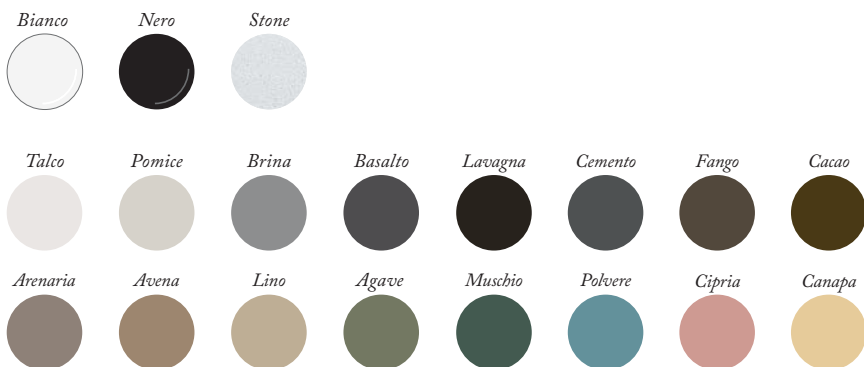

Finiture Lavabi
Washbasin Finishes