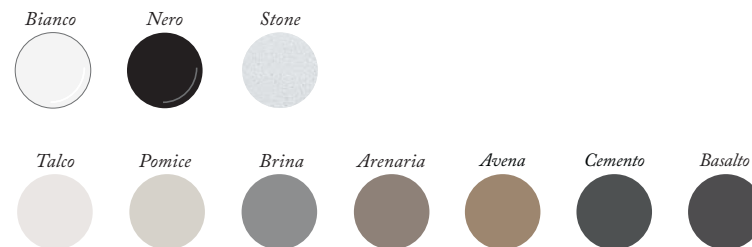

Finiture Sanitari

Sanitary Wares Finishes