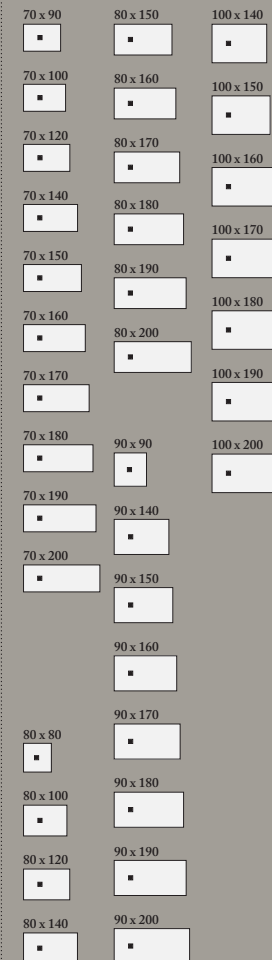

PIATTI DOCCIA SHOWER TRAYS