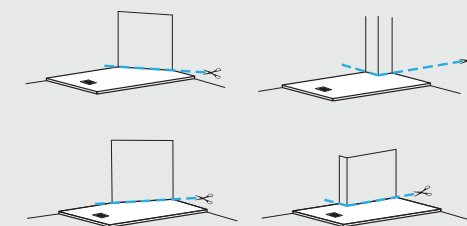

25 misure standard + infinite su misura / 25 standard sizes + infinite custom sizes

INFINITO H3 collection

70		80		90	100
70 x 90	70 x 140	80 x 90	80 x 140	90 x 120	100 x 100
70 x 100	70 x 150	80 x 100	80 x 150	90 x 140	
70 x 110	70 x 160	80 x 110	80 x 160	90 x 150	
70 x 120	70 x 170	80 x 120	80 x 170	90 x 160	
70 x 130	70 x 180	80 x 130	80 x 180		

finiture / finishes

Le Terre di Cielo

tipo di installazione / installation

da appoggio
floor installation

filo pavimento
recessed installation

note tecniche / technical notes

esempi di tagli personalizzati / custom cuts examples

CERAMICA SU MISURA: LA RIVOLUZIONE DEL PIATTO DOCCIA

CUSTOMIZED CERAMIC: A SHOWER TRAY REVOLUTION

DX

SX

DX

SX

Caratteristica principale della **collezione Infinito** è la possibilità di personalizzazione scegliendo tra le molteplici finiture e formati standard o a misura. Tutti i piatti doccia della collezione si possono tagliare a misura. La misura standard massima è 160 x 90 cm e la minima è 90 x 70. Non sono possibili tagli curvi. Il lato tagliato rimarrà non smaltato e dovrà essere addossato alla parete o incassato al pavimento.

The key feature of the **Infinito collection** is the option of customizing it starting from many finishes and sizes. All shower trays of this collection may be custom cut. The bigger standard size is 160x90 cm, and the smaller is 90 x 70 cm. Curved cuts are not possible. The cut side will not be glazed so it must be installed against the wall or recessed in the floor.