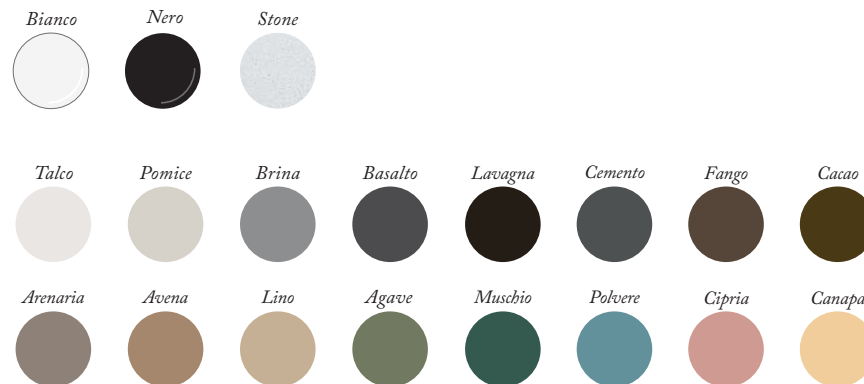

Finiture Lavabi Amedeo e lavabi Cubika 120-140
Amedeo Washbasin and 120-140 Cubika Washbasins Finishes

Finiture Sanitari Cubika e lavabi Cubika 60-80-100
60-80-100 CubiKa Washbasins and Sanitary wares Finishes