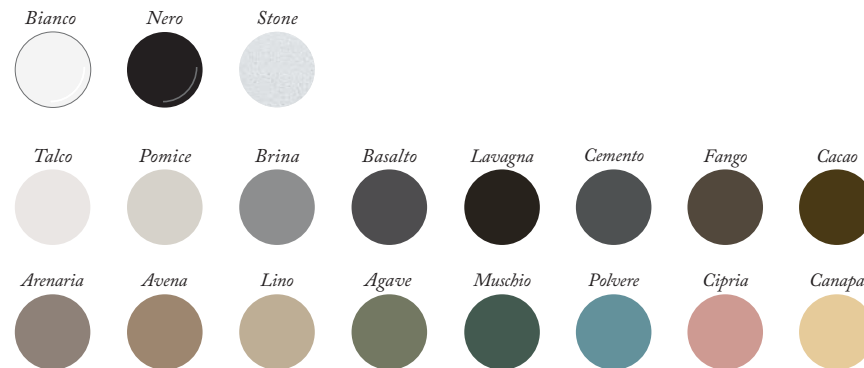

Finiture Lavabi

Washbasin Finishes