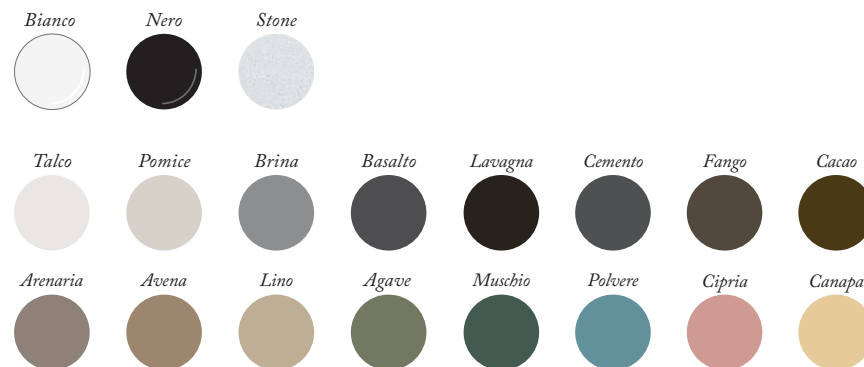

Finiture Orinatoio
Urinal Finishes