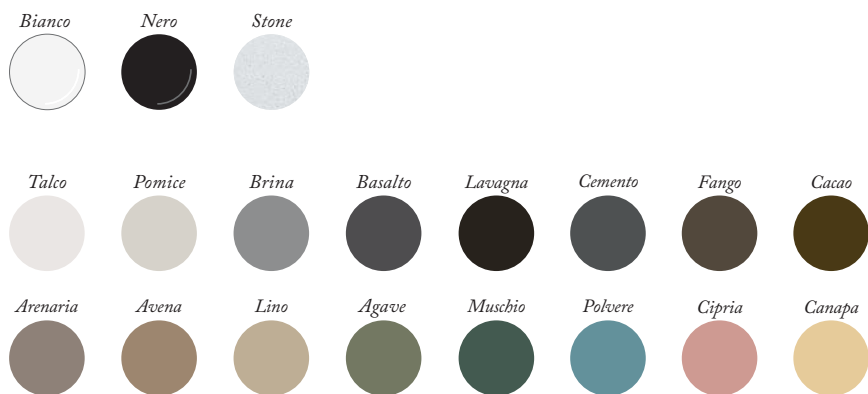

Finiture Lavabi

Washbasin Finishes