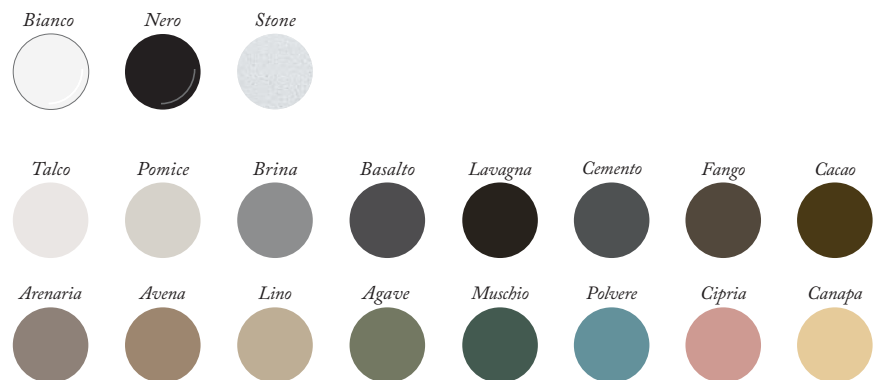

Finiture Orinato

Urinals Finishes