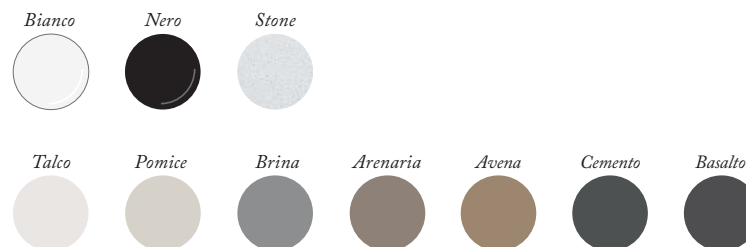

Finitura Vasca
Bath tub Finish

Finiture Sanitari
Sanitary Wares Finishes