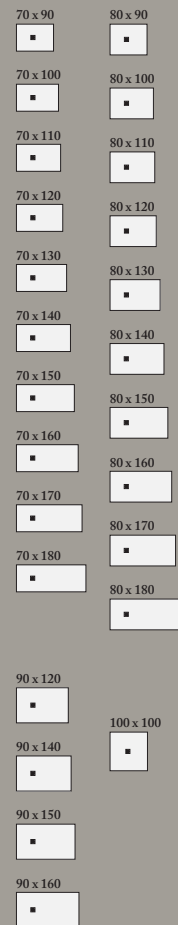

PIATTI DOCCIA SHOWER TRAYS