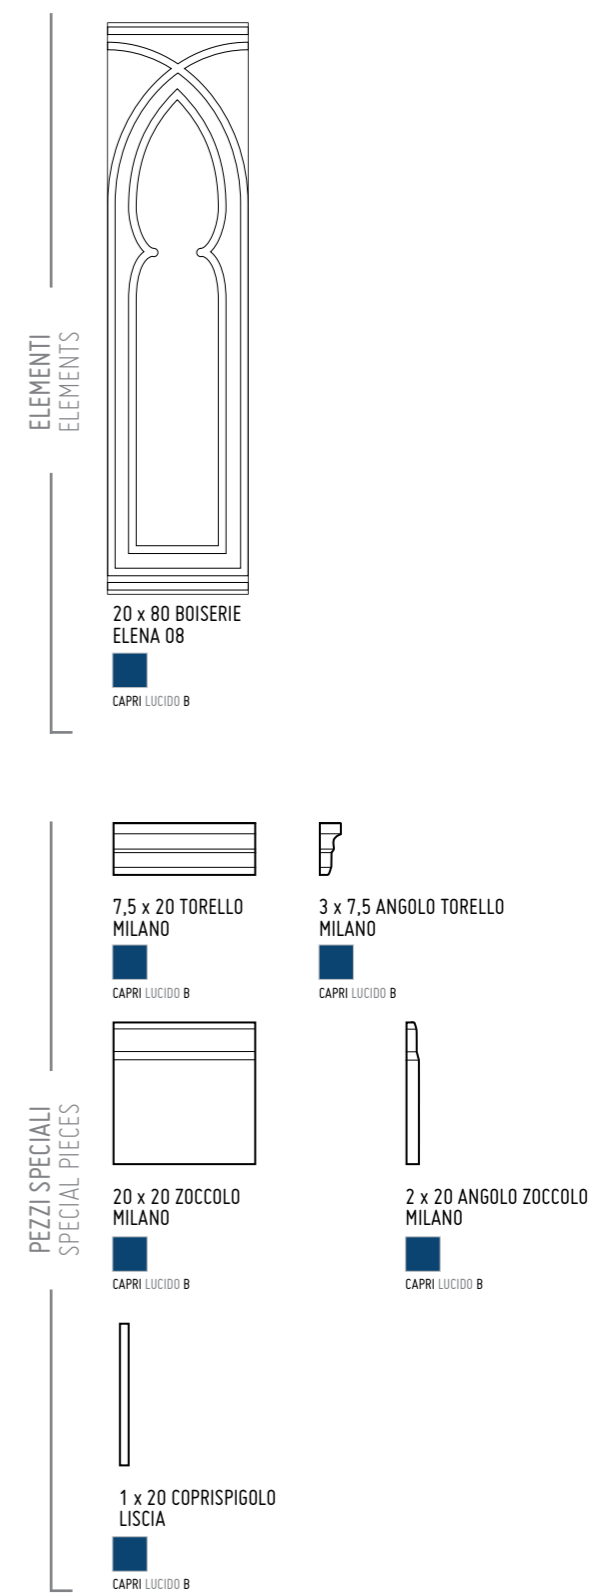

LEGENDA MATERIALI E COLORI
MATERIALS AND COLOURS LEGEND