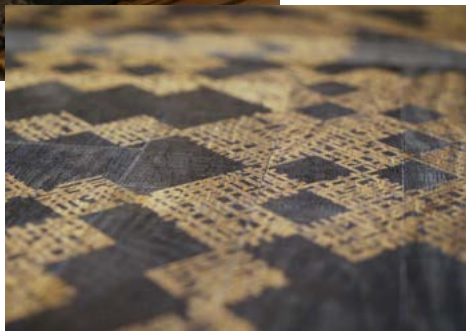

WOOD

A close-up photograph of a light-colored wooden floor with a vertical grain. Several vertical strips of decorative inlay are embedded in the wood. These strips feature various patterns: some are solid dark colors (black or dark brown), some have a fine grid or perforated pattern, and others have a horizontal striped pattern. The lighting is soft, highlighting the natural texture of the wood and the precision of the inlay work.

COLLEZIONE 11/03

WOOD

INKIOSTRO BIANCO
CERSAIE 2016

TOUCHÉ

CUSTOM MADE
PARQUET FLOORING.

Touché è la linea
di legni incisi
completamente customizzabile:
alla creatività del progettista
va la scelta di colori,
incisioni, grafiche,
misure e posa.

in collaborazione con

Listone Giordano®

A close-up photograph of several different types of textile fabrics. The fabrics are arranged in a layered, overlapping manner. From left to right, there is a smooth, light-colored fabric, a ribbed fabric, a fine-knit fabric, a fabric with a small, regular grid pattern, and a fabric with a larger, more pronounced grid pattern. The lighting is soft and even, highlighting the textures and colors of the materials.