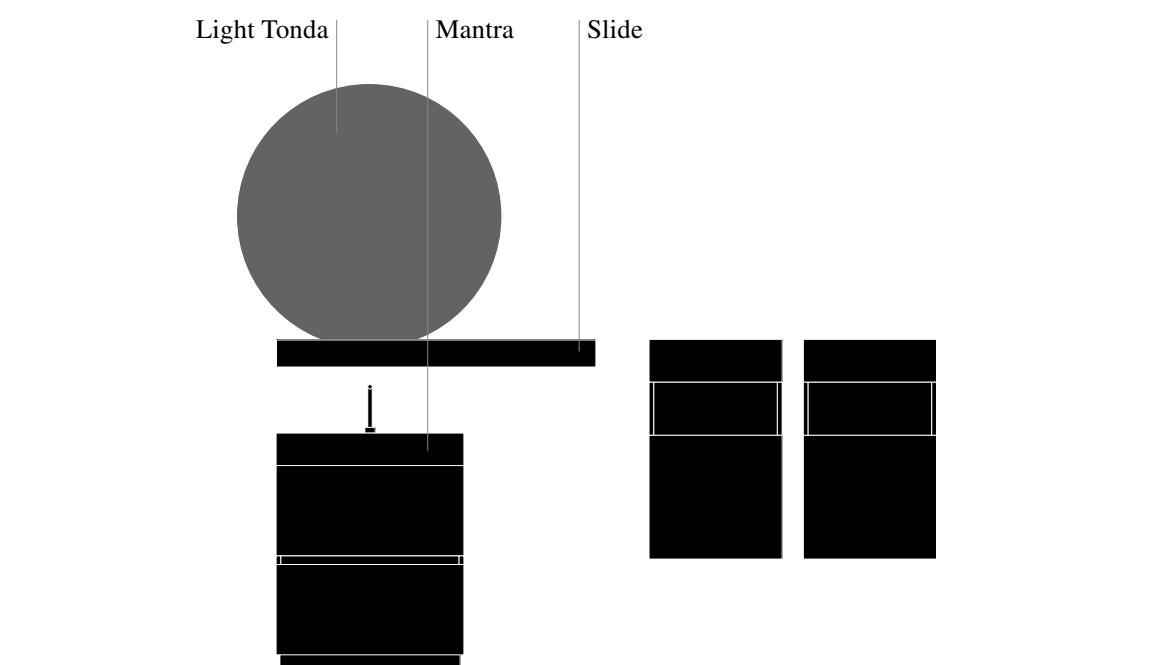

Code 03

Info tecniche

Dimensioni

L 70,5 × P 50,5 cm
(L 135 cm con sporgenza
specchio + mensola)

Lavabo

Mantra H 12,2 cm
in Laminam Statuarietto opaco

Mensola

Slide L 120 cm
in alluminio Nero

Finiture

Specchiera

Light Tonda Ø 100 cm
con luce led perimetrale

Colonne folding

L 50 × H 82,5 cm
con vano a giorno
in Eucalipto opaco e luce led

790
Eucalipto
opaco

AX
Laminam
Statuarietto
opaco