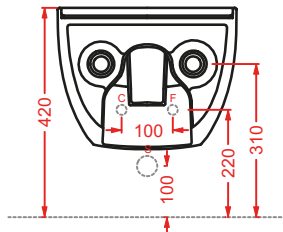

THB001 THE ONE

bidet sospeso
wall-hung bidet