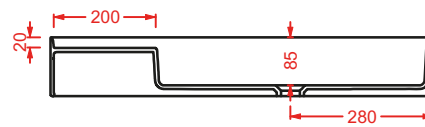

SCL002 SCALINO 55
lavabo appoggio 55
countertop washbasin 55

SCL003 SCALINO 60
lavabo appoggio 60
countertop washbasin 60

SCL004 SCALINO 75
lavabo appoggio 75
countertop washbasin 75

GHOST

Designed by Meneghello Paoelli Associati