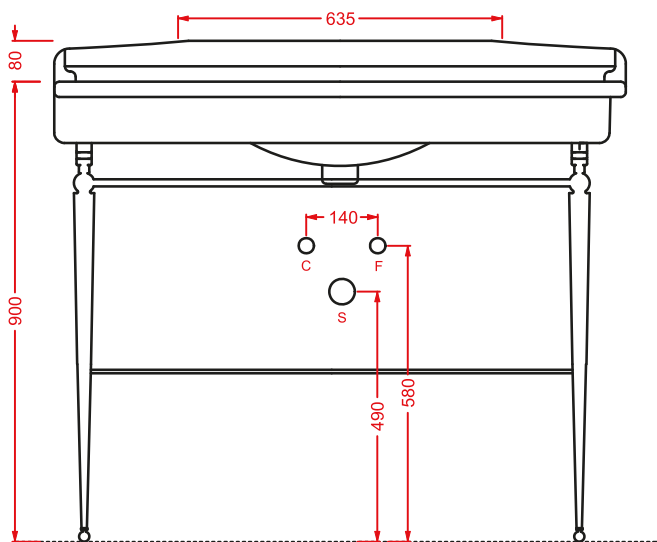

HEA017 HERMITAGE

struttura cromata consolle 112
chromed structure consolle 112