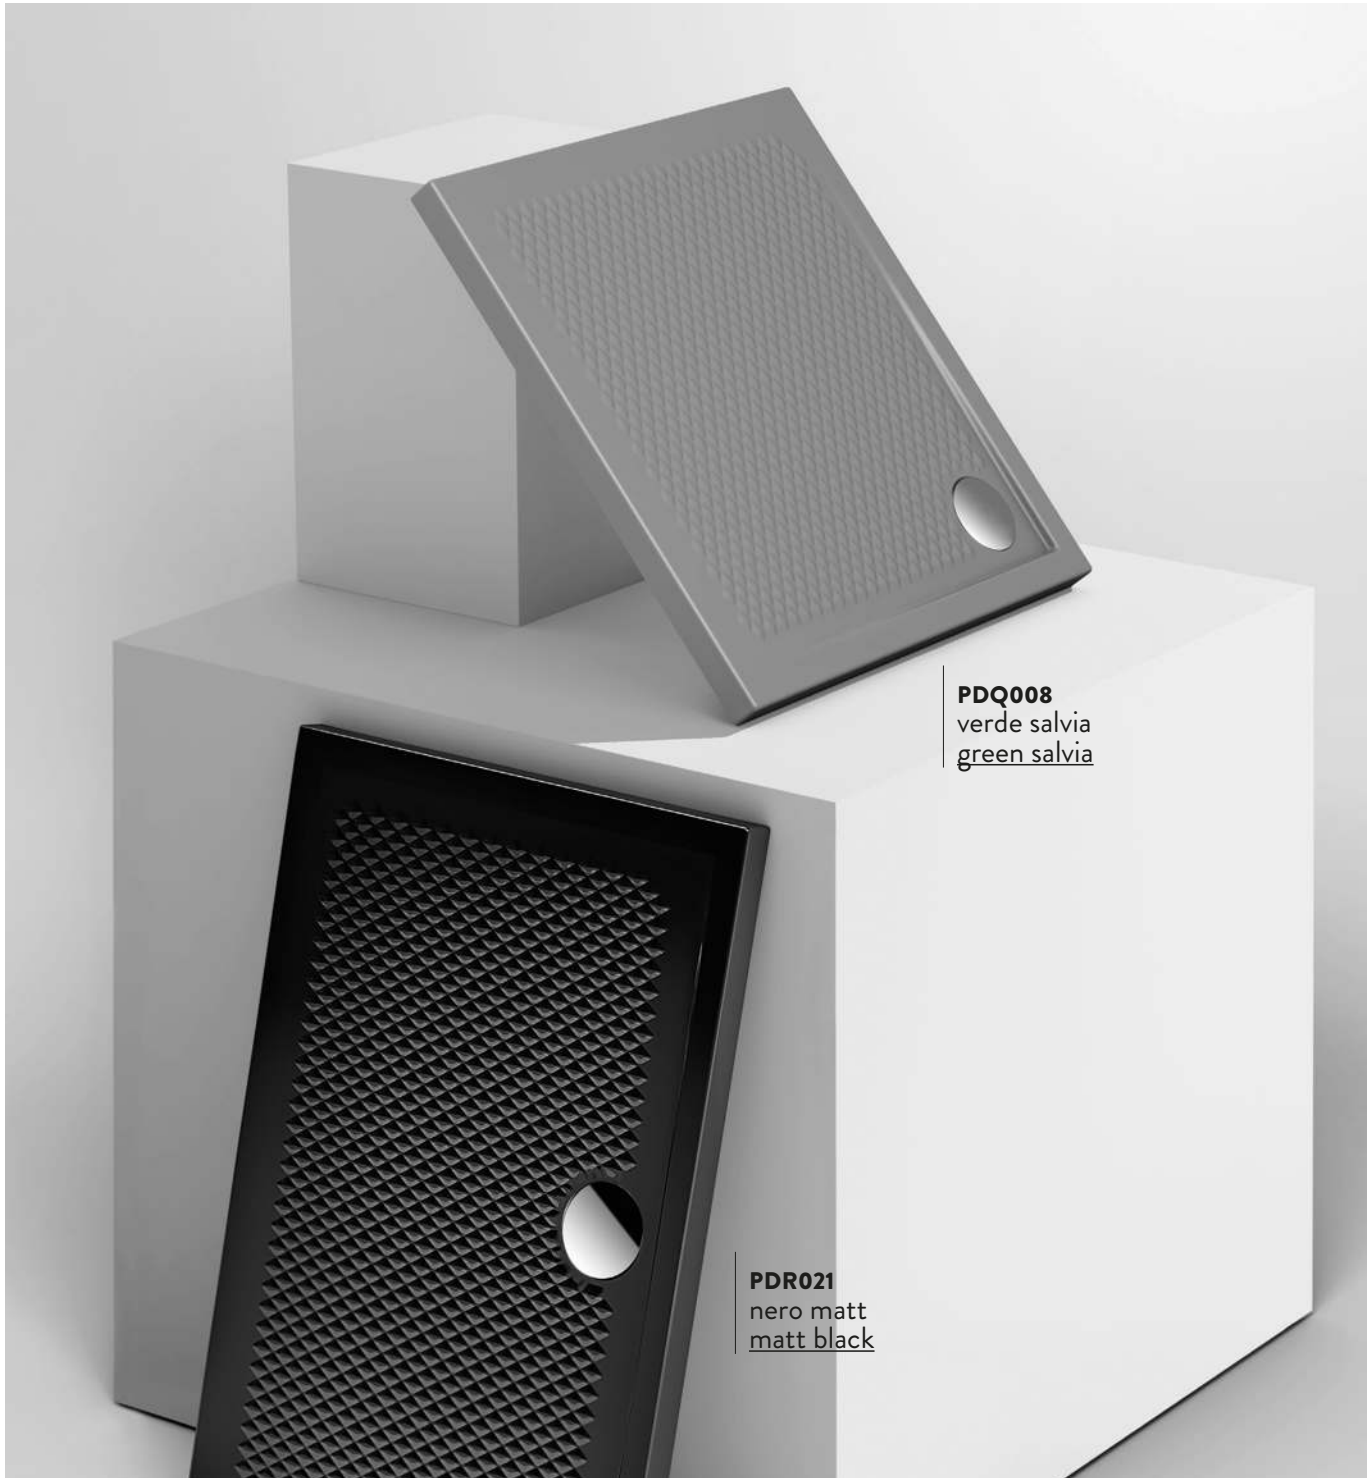

Designed by Meneghello Paoelli Associati

SHOWER TRAYS - SCACCHI

PDQ008
verde salvia
green salvia

PDR021
nero matt
matt black

SCACCHI/VARIATIONS

Cartelle colori alle pagg. 480-487.
Color charts at pages 480-487.