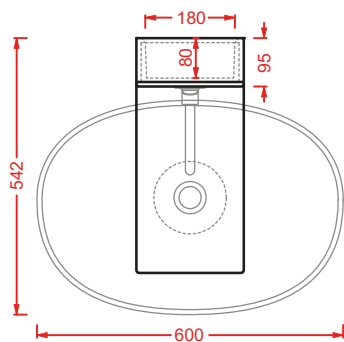

LFA006 LA FONTANA 2.0

colonna in Tecnoril
Tecnoril column