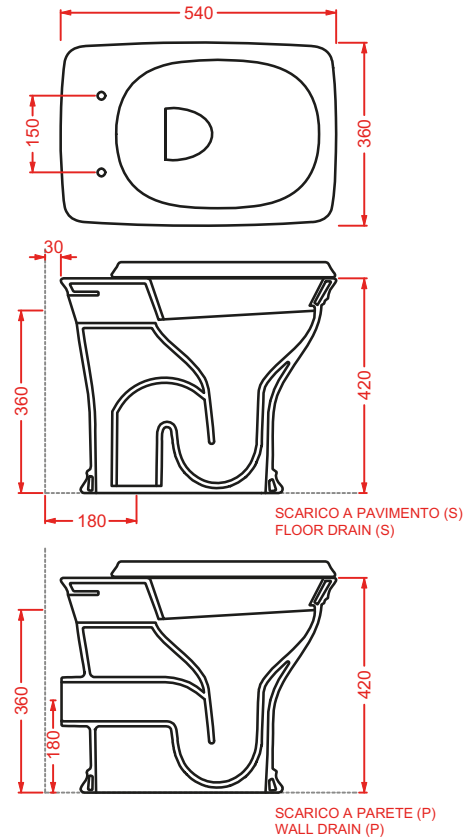

CIV002 (S)/CIV003 (P) CIVITAS

vaso terra scarico S e P
WC with floor drain and wall drain