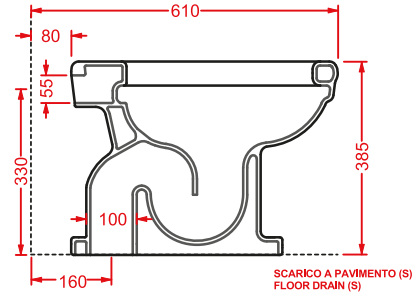

HEV002 (S)/HEV003 (P) HERMITAGE

vaso terra scarico S e P
WC with floor drain and wall drain