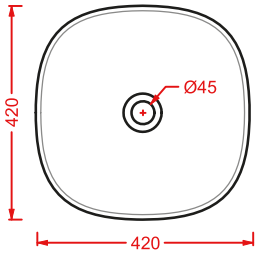

GHL001 GHOST 42
lavabo appoggio
countertop washbasin