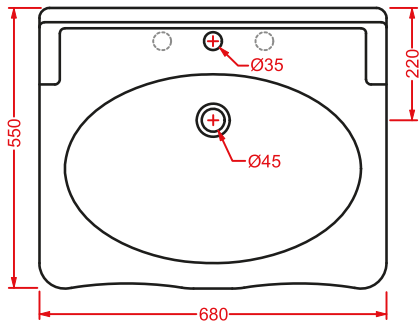

HEL002 + HEC002 HERMITAGE

lavabo 68 + colonna
washbasin 68 + column