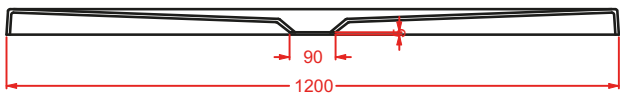

PDR020 SCACCHI

piatto doccia rettangolare h 5,5 70 x 120
rectangular shower tray h 5,5 70 x 120

LATO NON SMALTATO / UNGLAZED SIDE