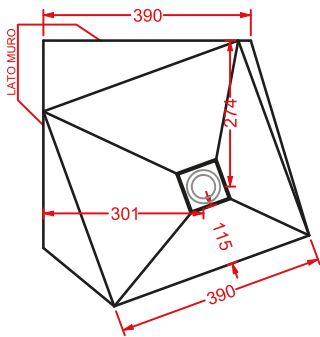

OSL008 SHARP

lavabo centrostanza/a muro
freestanding/back to wall washbasin