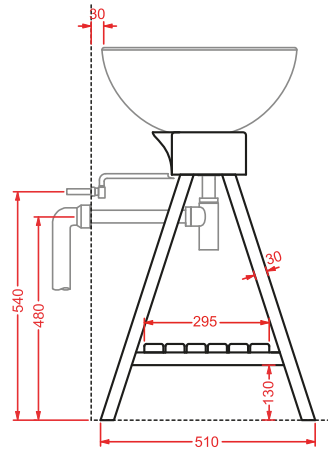

OSL002 IL CAVALLETTO 120

barra ceramica + struttura essenza + lavabo La Ciotola 46
ceramic bar + wood frame + La Ciotola 46 washbasin