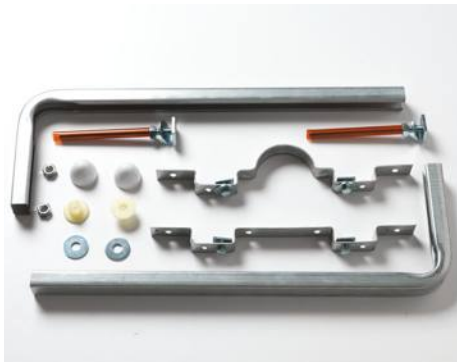

ACA040

1 - -

*ghost fitting system kit for wall-hung
Wc/bidet A16 fischer*

fissaggi per wc/bidet sospesi
Civitas, Jazz, File 2.0, Atelier
e Ten 4.0

ACA053

0,3 - -

*fitting system kit for wall-hung
Wc/bidet Civitas, Jazz, File 2.0,
Atelier and Ten 4.0 fischer*