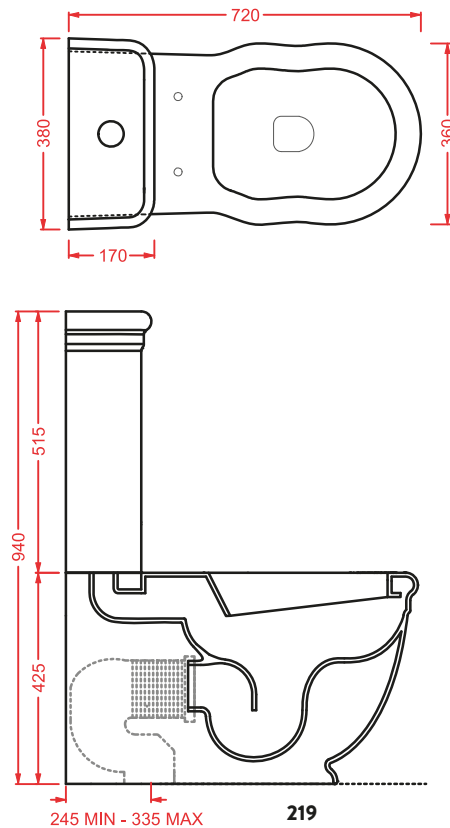

HEV006 HERMITAGE

vaso monoblocco filo muro
back to wall close-coupled WC