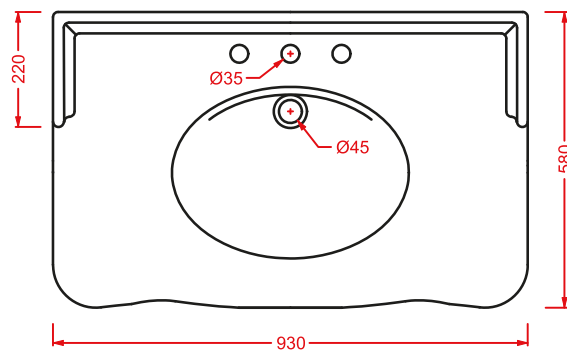

HEV006 HERMITAGE

vaso monoblocco filo muro
back to wall close-coupled WC

HEL005 + HEC003 HERMITAGE

consolle 92 + gambe ceramica
 consolle 92 + ceramic legs

HEA016 HERMITAGE

struttura cromata consolle 92
 chromed structure consolle 92