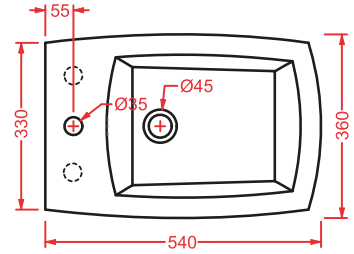

JZB002 JAZZ

bidet terra filomuro
back to wall bidet