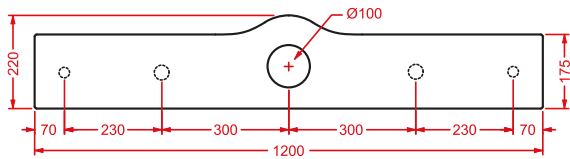

OSL002 IL CAVALLETTO 120

barra ceramica + struttura essenza + lavabo La Ciotola 46
ceramic bar + wood frame + La Ciotola 46 washbasin