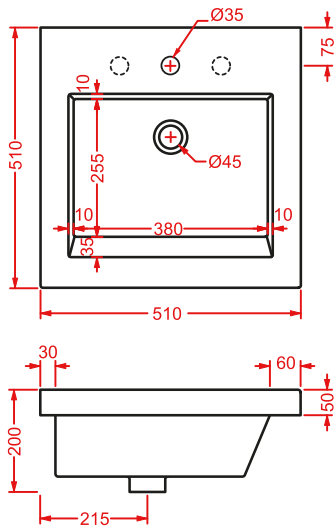

GAP 51

GPL005 GAP 51
consolle incasso 51
drop in consolle 51