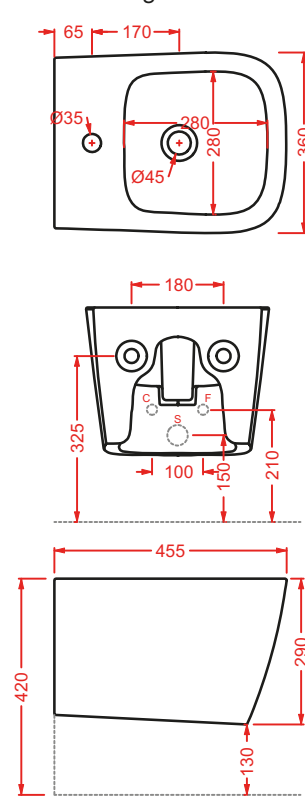

ASB003 A16 MINI

bidet sospeso
wall-hung bidet