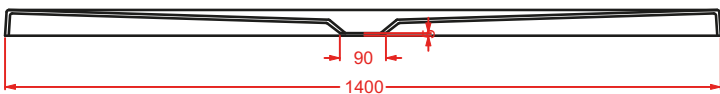

PDR022 SCACCHI

piatto doccia rettangolare h 5,5 80 x 140
rectangular shower tray h 5,5 80 x 140

LATO NON SMALTATO / UNGLAZED SIDE