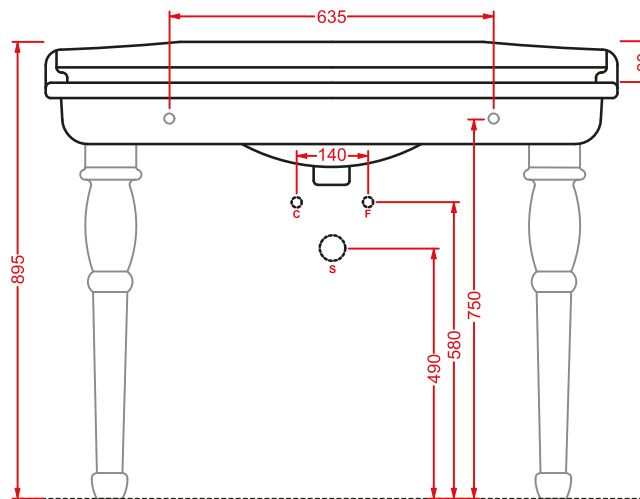

HEL004 + HEC003 HERMITAGE

consolle 112 + gambe ceramica
consolle 112 + ceramic legs