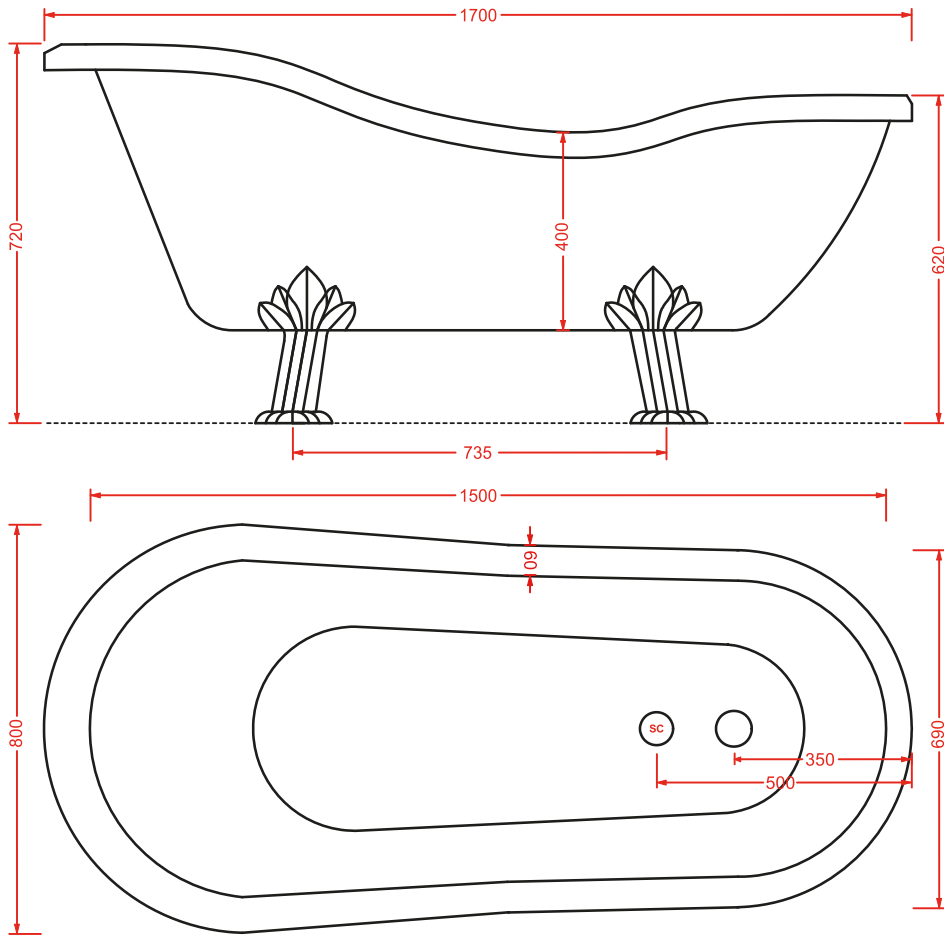

HEW001 HERMITAGE

vasca bianca
white bathtub

SC = SCARICO PAVIMENTO VASCA 1" 1/2
DRAIN FLOOR 1" 1/2