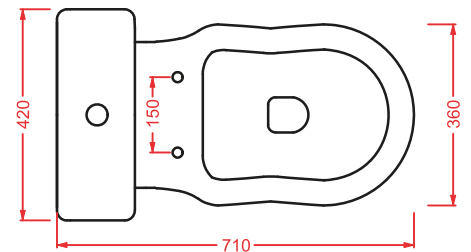

HEV008 + HEC001 HERMITAGE

vaso monoblocco S + cassetta monoblocco
close-coupled WC (S) + ceramic cistern