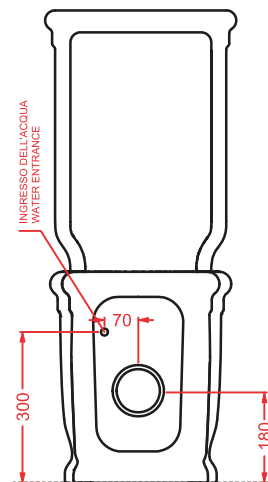

HEV006 HERMITAGE

vaso monoblocco filo muro
back to wall close-coupled WC