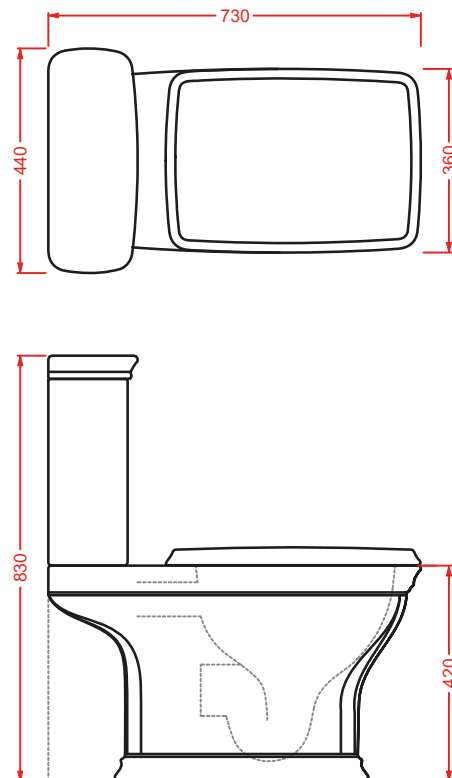

CIV004 + CIC009 CIVITAS

vaso monoblocco S + cassetta monoblocco
close-coupled WC (S) + ceramic cistern