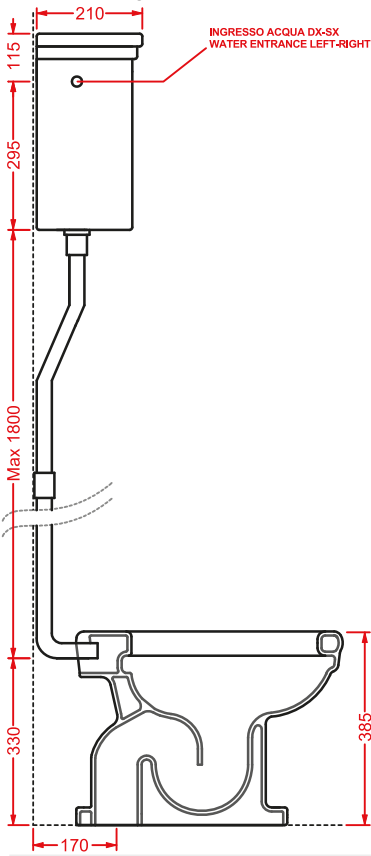

HEV002 + HEC004 HERMITAGE

vaso terra S con cassetta alta + coperchio
WC (S) + high ceramic cistern + cover