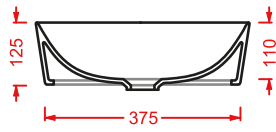

GHL001 GHOST 42
lavabo appoggio
countertop washbasin