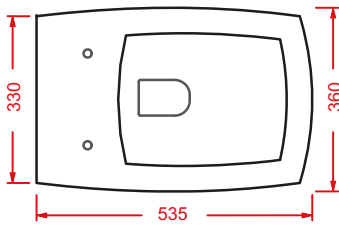

JZV001 JAZZ

vaso sospeso
wall-hung WC