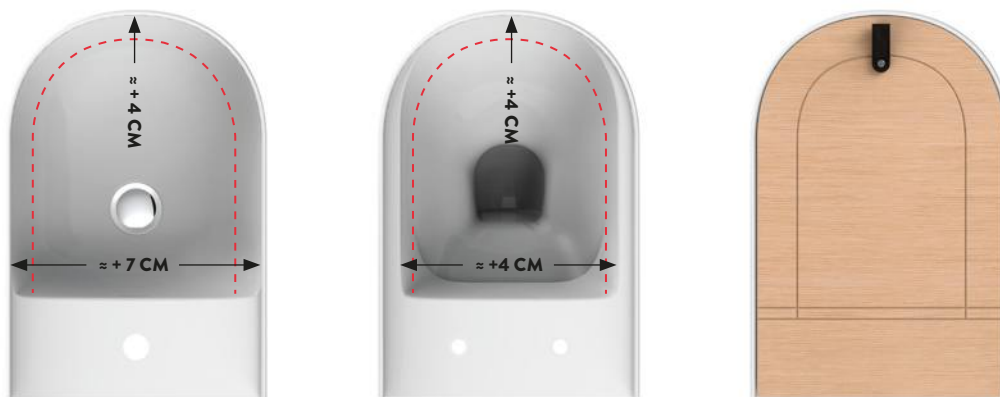

"The One" represents a new evolutionary step in the ceramic field. Rimless, thin-rim, small in size and an inset seat cover with no hinge system make this collection absolutely revolutionary and unique.
Without the rim, this technology allows the elimination of the ceramic chamber and the reduction of edge resulting in a bigger bowl in same dimensions.
The hallmark of "The One" is its hingless seat cover (patent pending) which is built into the slim rim. The Wood-Skin® technology allows the creation of the seat cover through the milling of a unique sheet, highly resistant and only 10mm slim.
Easy take off seat, total cleaning. The inset seat cover highlights the thin rim even when closed, respecting the formal simmetry with the bidet.
The collection The.One becomes enriched through the introduction of a new thin-rim Consolle characterized by elegant and soft lines, minimal shapes and contained dimensions.

THL002

ACA061

COLLECTION - THE ONE

THE FIRST EDGELESS RANGE

EDGELESS

Prima serie di sanitari a bordo fino con estetica unica ed innovativa depositata (004106912-0001 e 0002) e bacino più grande a parità di dimensioni.

First-ever series of thin rim sanitary-ware with a unique and revolutionary patented aesthetics (004106912-0001 e 0002) and bigger bowl in same dimensions.

 dimensione approssimativa bacino standard
rough dimensions of standard bowl

EDGELESS + RIMLESS WC

RIMLESS

La tecnologia rimless, con la conseguente eliminazione della brida, permette di togliere la camera ceramica e ridurre il bordo al minimo, ottenendo un'estetica ancora più minimal.