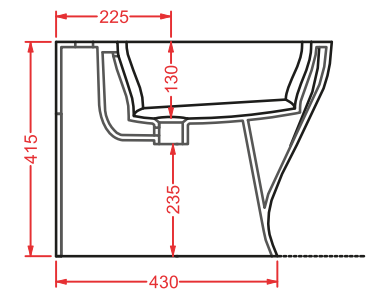

JZB002 JAZZ

bidet terra filomuro
back to wall bidet