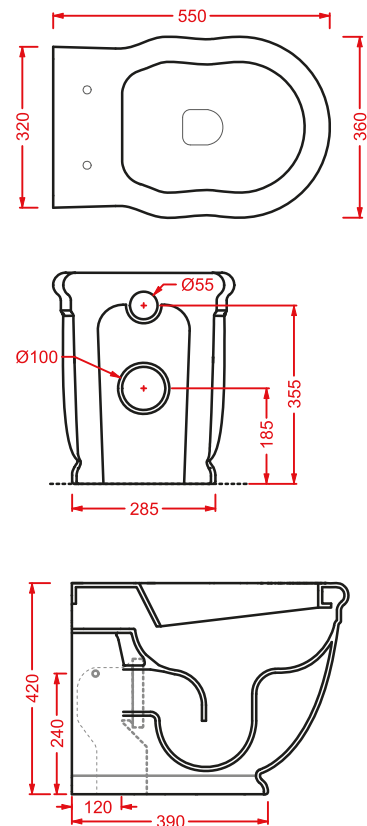

HEV005

vaso terra filomuro
back to wall WC