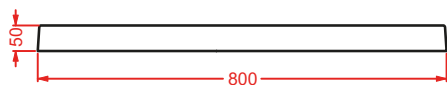

PDR022 SCACCHI

piatto doccia rettangolare h 5,5 80 x 140
rectangular shower tray h 5,5 80 x 140

LATO NON SMALTATO / UNGLAZED SIDE