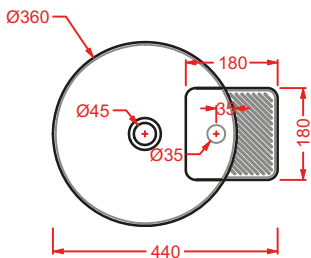

CAL004 CARTESIO

lavabo appoggio tondo
round countertop washbasin