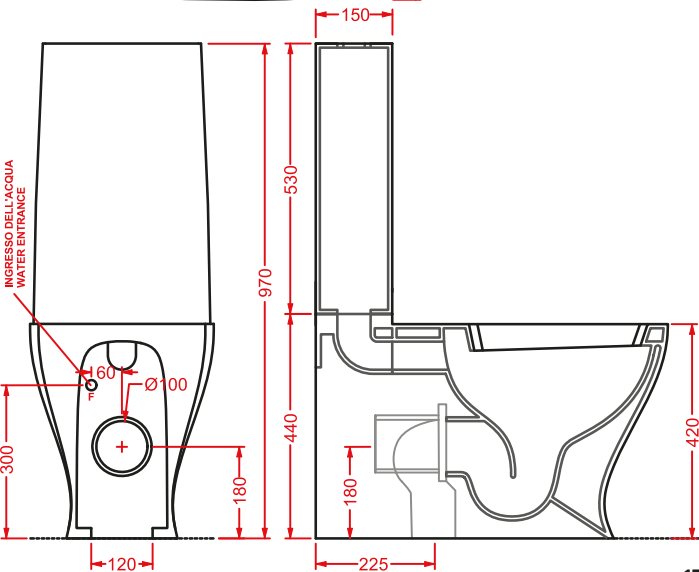

JZV003 + JZC001 JAZZ

vaso monoblocco + cassetta monoblocco
close-coupled WC + ceramic cistern