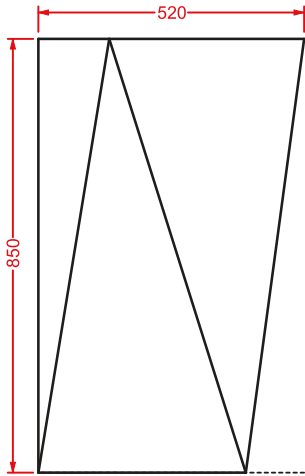

OSL008 SHARP

lavabo centrostanza/a muro
freestanding/back to wall washbasin