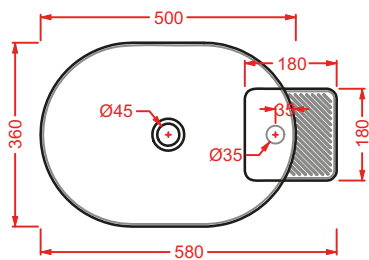

CAL001 CARTESIO

lavabo appoggio ovale
oval countertop washbasin