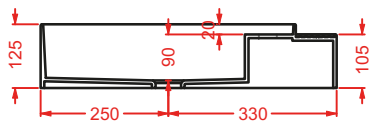

lavabo appoggio ovale
oval countertop washbasin

CAL002 CARTESIO

lavabo appoggio rettangolare
rectangular countertop washbasin

CAL003 CARTESIO

lavabo appoggio quadrato
squared countertop washbasin

CAL004 CARTESIO