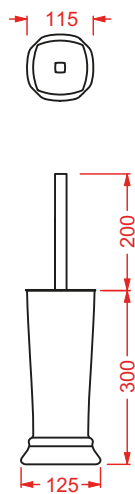

**CIC005 CIVITAS**

porta rotolo in ceramica
ceramic toilet roll holder

**CIC003 CIVITAS**

staffa porta asciugamani
ceramic towel rail

**CIA015 CIVITAS**

gancio in ceramica
ceramic hook

VICTORIA

ACCESSORIES - VICTORIA