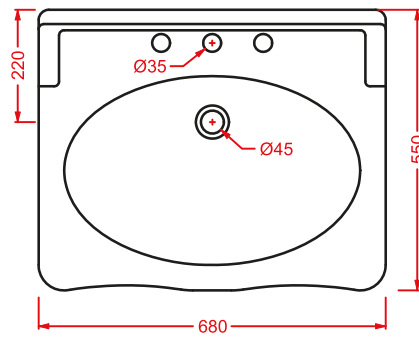

HEA015 HERMITAGE

struttura cromata lavabo 68
chromed structure washbasin 68