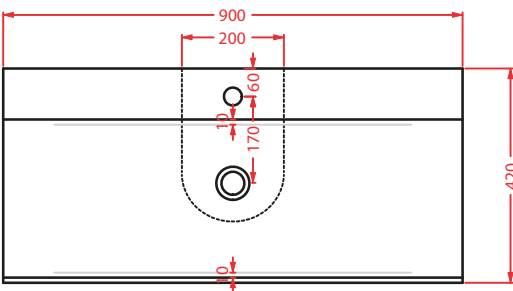

THL002 THE ONE

consolle 90
consolle 90