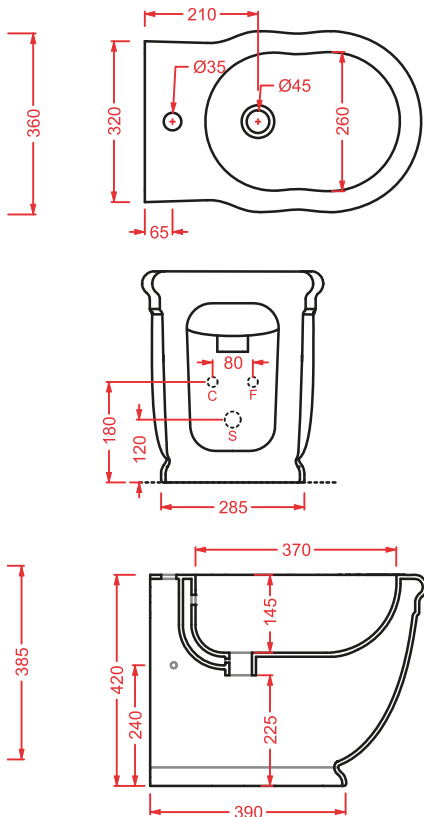

HEV002 + HEC005 HERMITAGE

vaso terra S + cassetta zaino + coperchio
WC (S) + low level ceramic cistern + cov.

HEV005

vaso terra filomuro
back to wall WC

HEB001 HERMITAGE

bidet terra filomuro
back to wall bidet