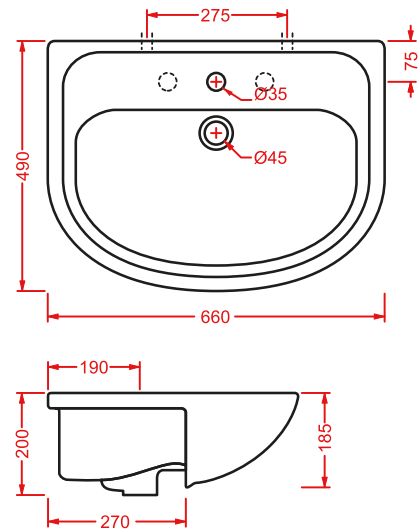

APOLLO

APL001 APOLLO

lavabo semincasso 66
semi-recessed washbasin 66