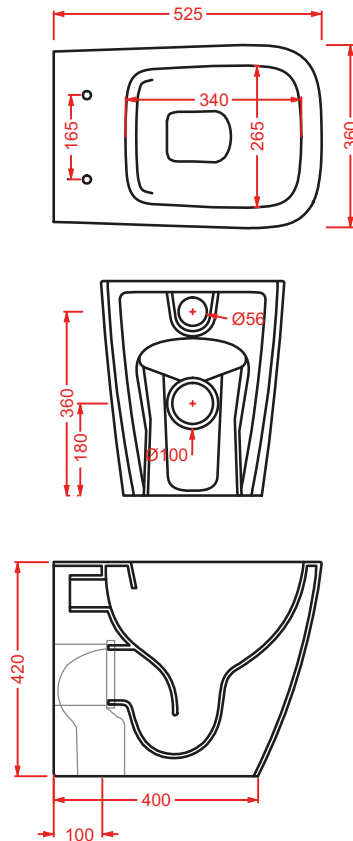

ASV004 A16

vaso terra filomuro Senza Brida
back to wall Rimless WC