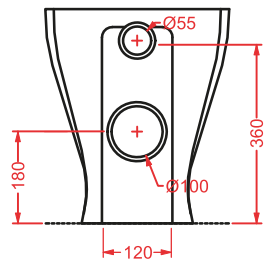

JZV002 JAZZ

vaso terra filomuro
back to wall WC