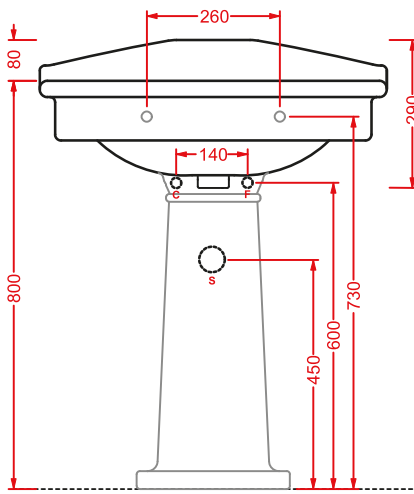

HEL002 + HEC002 HERMITAGE

lavabo 68 + colonna
washbasin 68 + column