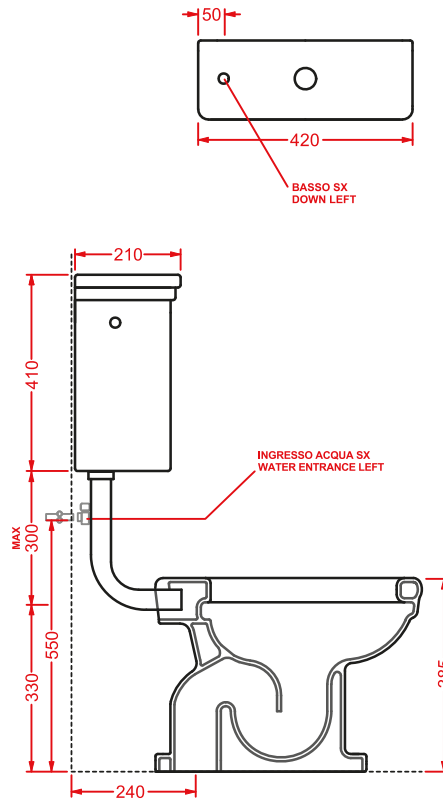

HEV002 + HEC005 HERMITAGE

vaso terra S + cassetta zaino + coperchio
WC (S) + low level ceramic cistern + cov.