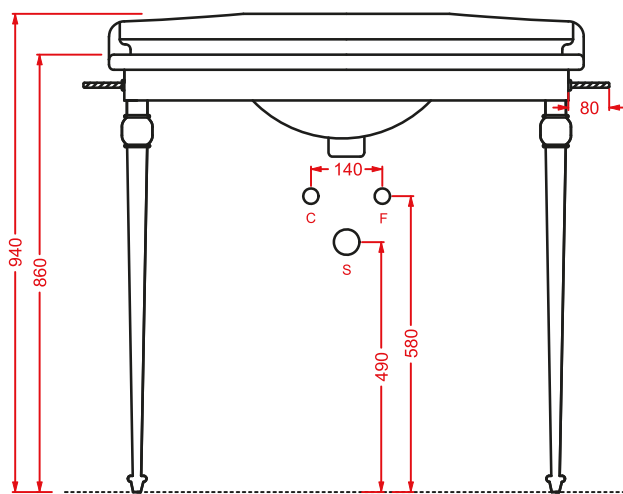

HEV006 HERMITAGE

vaso monoblocco filo muro
back to wall close-coupled WC

HEL005 + HEC003 HERMITAGE

consolle 92 + gambe ceramica
 consolle 92 + ceramic legs

HEA016 HERMITAGE

struttura cromata consolle 92
 chromed structure consolle 92