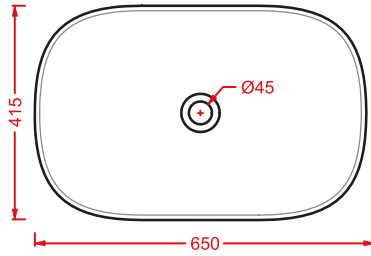

GHL002 GHOST 65
lavabo appoggio
countertop washbasin