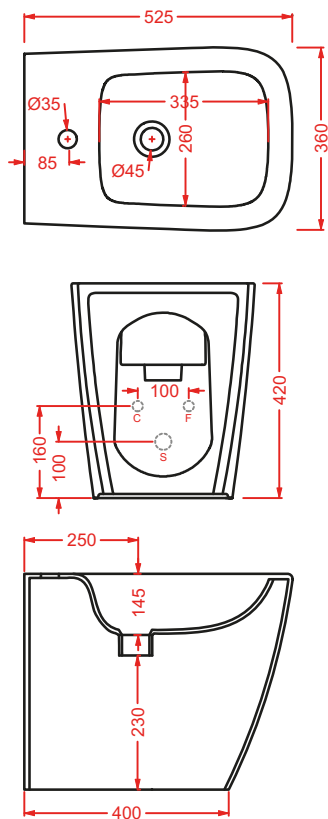

ASB002 A16

bidet terra filomuro
back to wall bidet