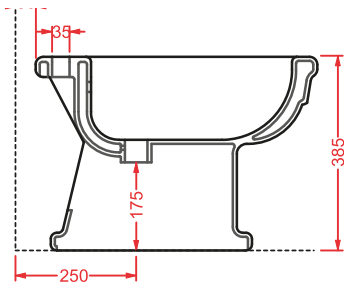

HEB002 HERMITAGE

bidet terra
floor bidet