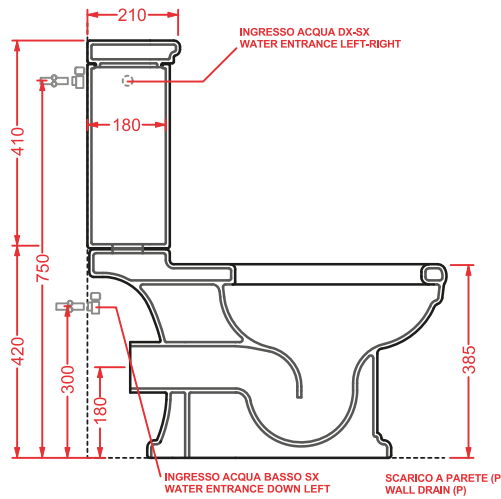

HEV004 + HEC001 HERMITAGE

vaso monoblocco P + cassetta monoblocco
close-coupled WC (P) + ceramic cistern