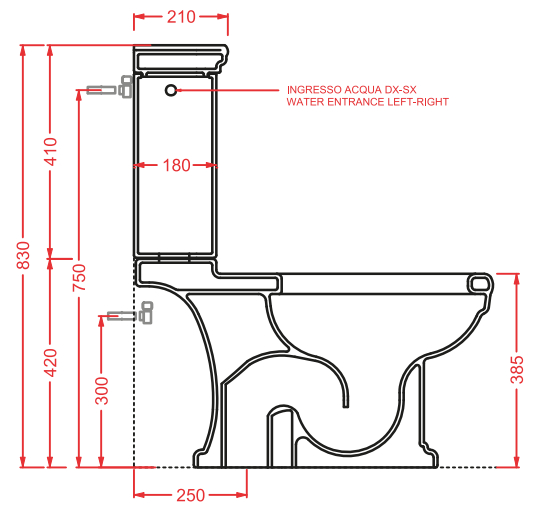

HEV008 + HEC001 HERMITAGE

vaso monoblocco S + cassetta monoblocco
close-coupled WC (S) + ceramic cistern