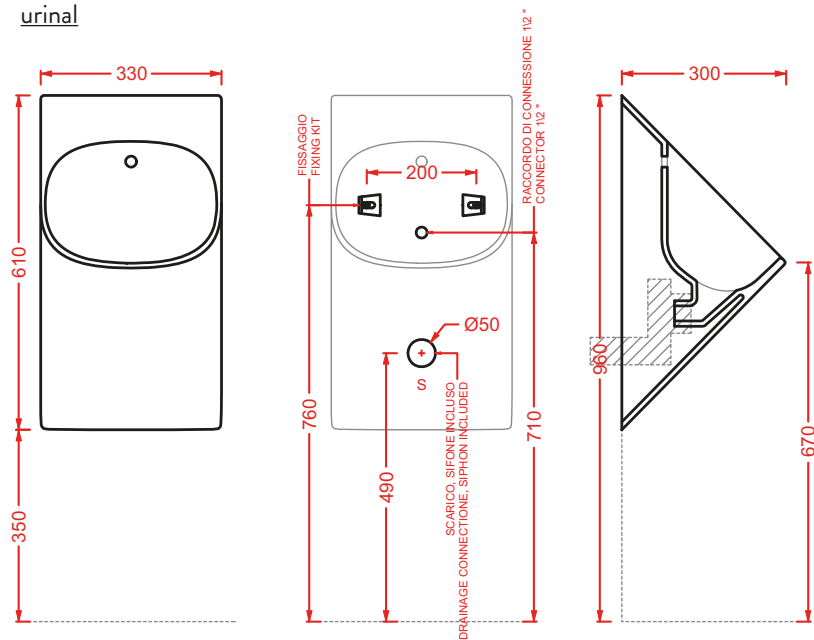

LFO002 LA FONTANA 2.0

orinatoio

urinal