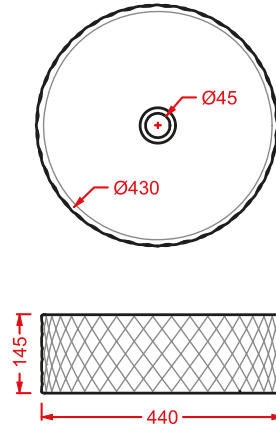

OSL009 ROMBO

lavabo appoggio $\varnothing 44$
countertop washbasin $\varnothing 44$