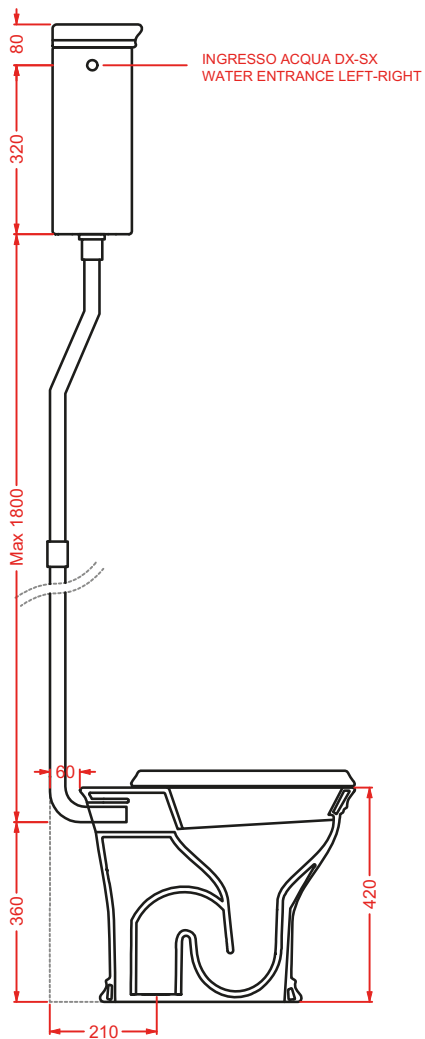

CIV002 + CIC006 CIVITAS

vaso terra S + cassetta alta + coperchio
WC (S)+ high ceramic cistern + cover