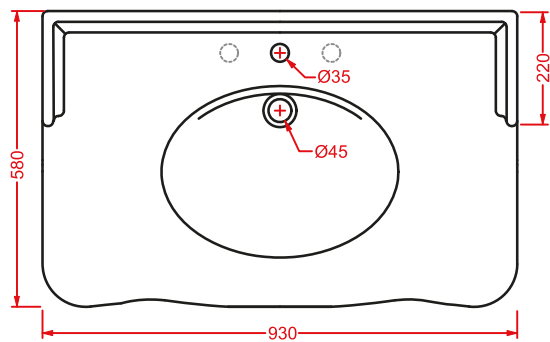

HEL005 + HEC003 HERMITAGE

consolle 92 + gambe ceramica
consolle 92 + ceramic legs