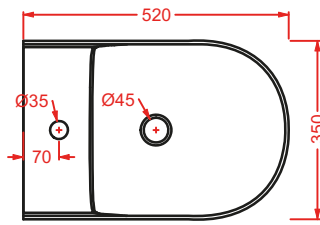

THB001 THE ONE

bidet sospeso
wall-hung bidet