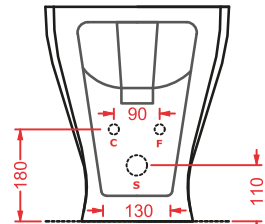

JZB002 JAZZ

bidet terra filomuro
back to wall bidet