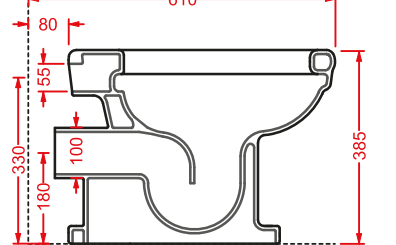

HEV002 (S)/HEV003 (P) HERMITAGE

vaso terra scarico S e P
WC with floor drain and wall drain