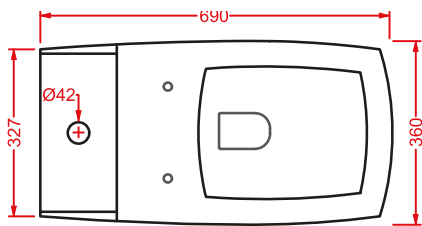

JZV003 + JZC001 JAZZ

vaso monoblocco + cassetta monoblocco
close-coupled WC + ceramic cistern