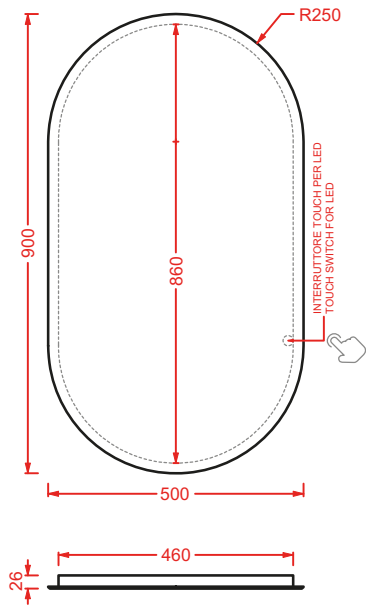

ACS012 ARCO 90

specchio retroilluminato a led
retro LED mirror