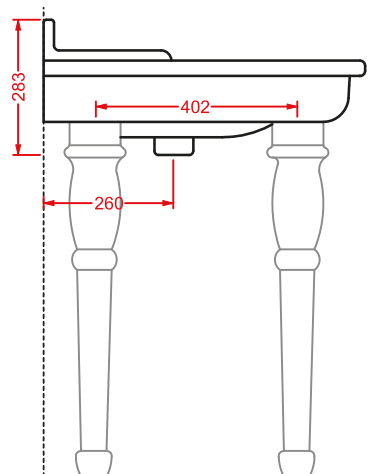

HEL004 + HEC003 HERMITAGE

consolle 112 + gambe ceramica
consolle 112 + ceramic legs