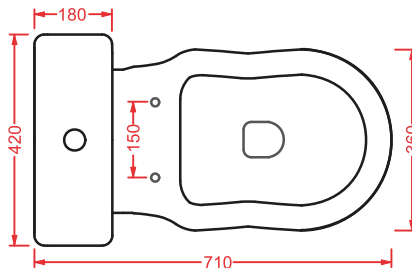

HEV004 + HEC001 HERMITAGE

vaso monoblocco P + cassetta monoblocco
close-coupled WC (P) + ceramic cistern