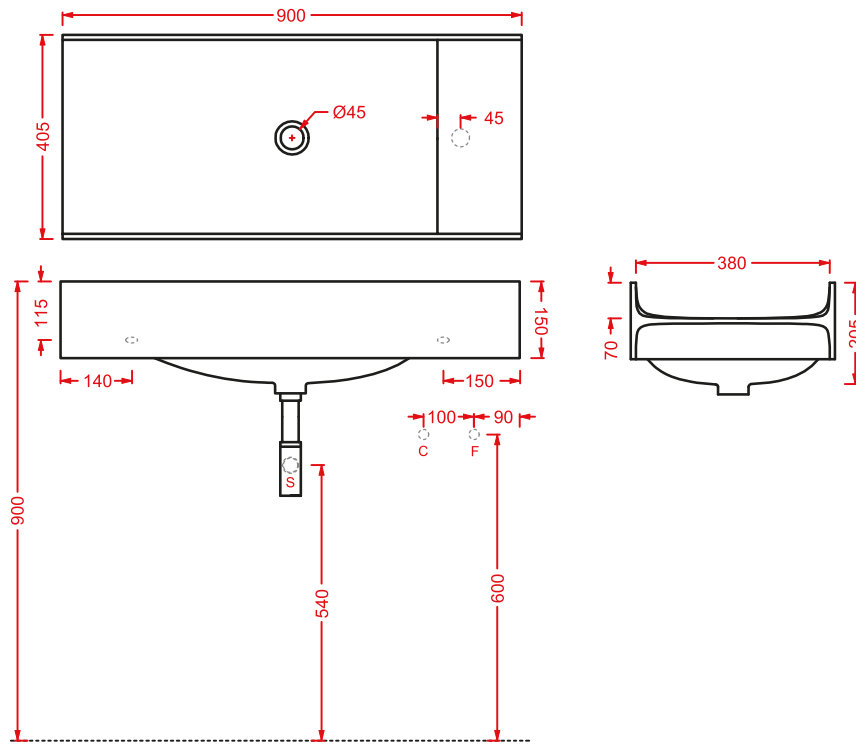

OSL011 TT

lavabo sospeso/appoggio in Livingtec satinato + porta salviette laterale in legno
wall-hung/countertop washbasin in satin Livingtec + lateral wood towel rail