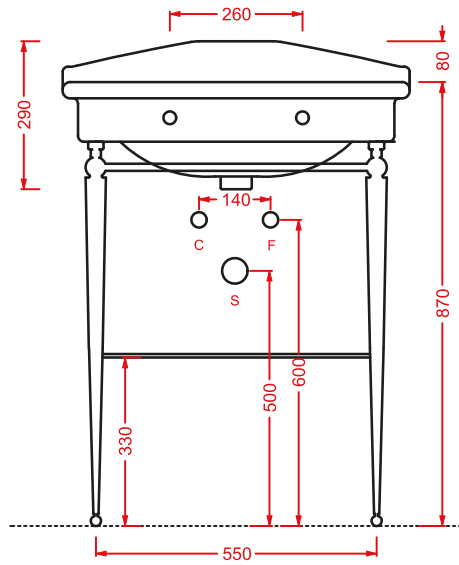

HEA015 HERMITAGE

struttura cromata lavabo 68
chromed structure washbasin 68