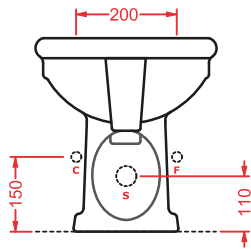

HEB002 HERMITAGE

bidet terra
floor bidet