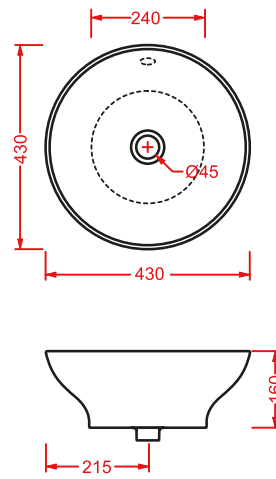

FUORI 1

TFL002 FUORI 1

lavabo appoggio 43
countertop washbasin 43