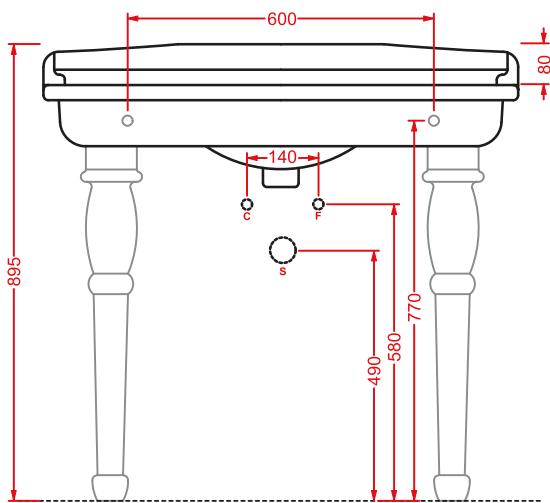

HEL005 + HEC003 HERMITAGE

consolle 92 + gambe ceramica
consolle 92 + ceramic legs