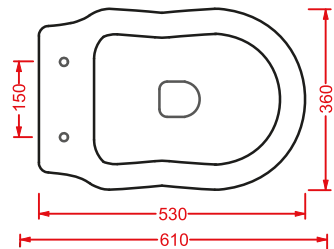

HEV002 (S)/HEV003 (P) HERMITAGE

vaso terra scarico S e P
WC with floor drain and wall drain