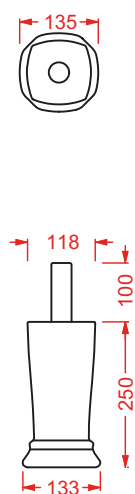

**CIC005 CIVITAS**

porta rotolo in ceramica
ceramic toilet roll holder

**CIC003 CIVITAS**

staffa porta asciugamani
ceramic towel rail

**CIA015 CIVITAS**

gancio in ceramica
ceramic hook

VICTORIA

ACCESSORIES - VICTORIA