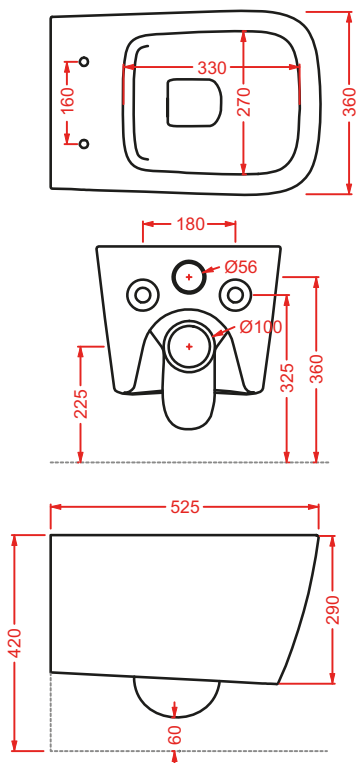

ASV003 A16

vaso sospeso Senza Brida
wall-hung Rimless WC