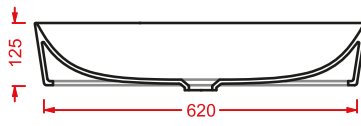

GHL002 GHOST 65
lavabo appoggio
countertop washbasin