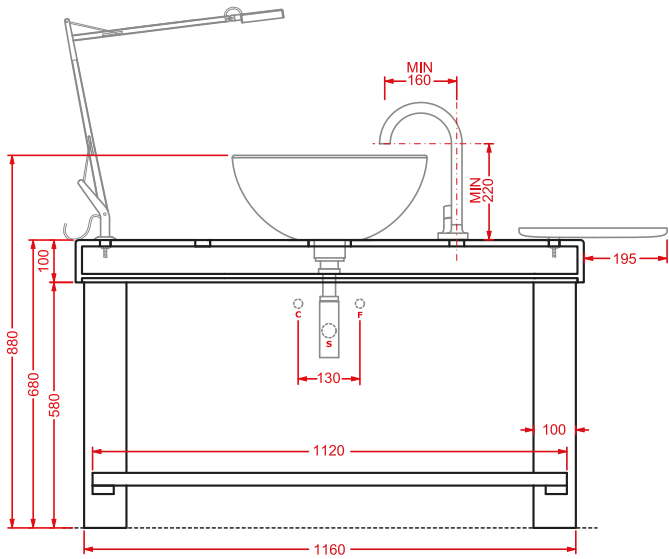

OSL002 IL CAVALLETTO 120

barra ceramica + struttura essenza + lavabo La Ciotola 46
ceramic bar + wood frame + La Ciotola 46 washbasin