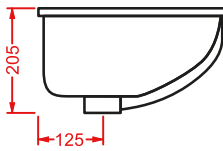

IDEA

IDL001 IDEA

lavabo sottopiano 60
under-countertop washbasin 60