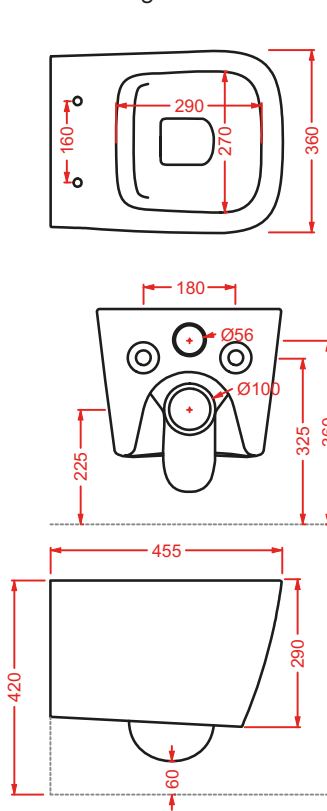

ASV005 A16 MINI

vaso sospeso Senza Brida
wall-hung Rimless WC