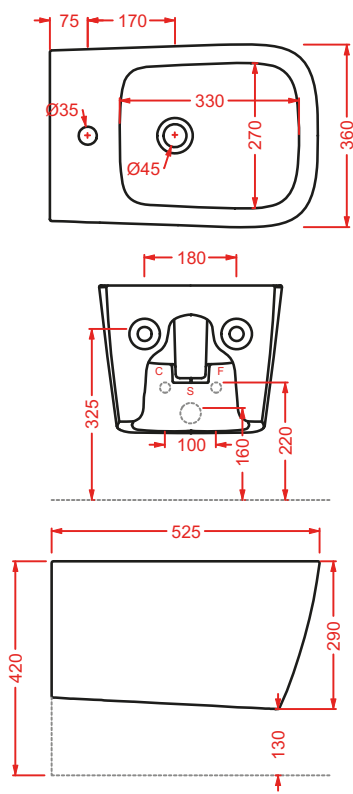

ASB001 A16

bidet sospeso
wall-hung bidet