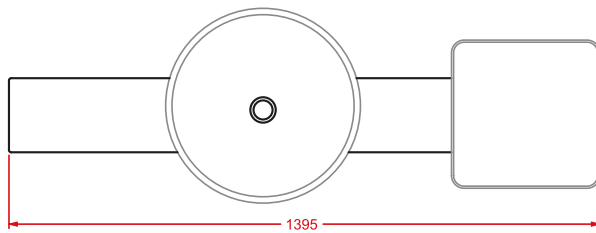

OSL002 IL CAVALLETTO 120

barra ceramica + struttura essenza + lavabo La Ciotola 46
ceramic bar + wood frame + La Ciotola 46 washbasin