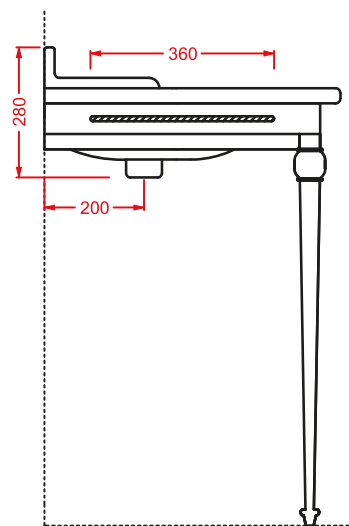

HEV006 HERMITAGE

vaso monoblocco filo muro
back to wall close-coupled WC

HEL005 + HEC003 HERMITAGE

consolle 92 + gambe ceramica
 consolle 92 + ceramic legs

HEA016 HERMITAGE

struttura cromata consolle 92
 chromed structure consolle 92