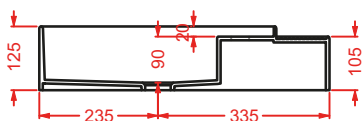

lavabo appoggio ovale
oval countertop washbasin

CAL002 CARTESIO

lavabo appoggio rettangolare
rectangular countertop washbasin

CAL003 CARTESIO

lavabo appoggio quadrato
squared countertop washbasin

CAL004 CARTESIO