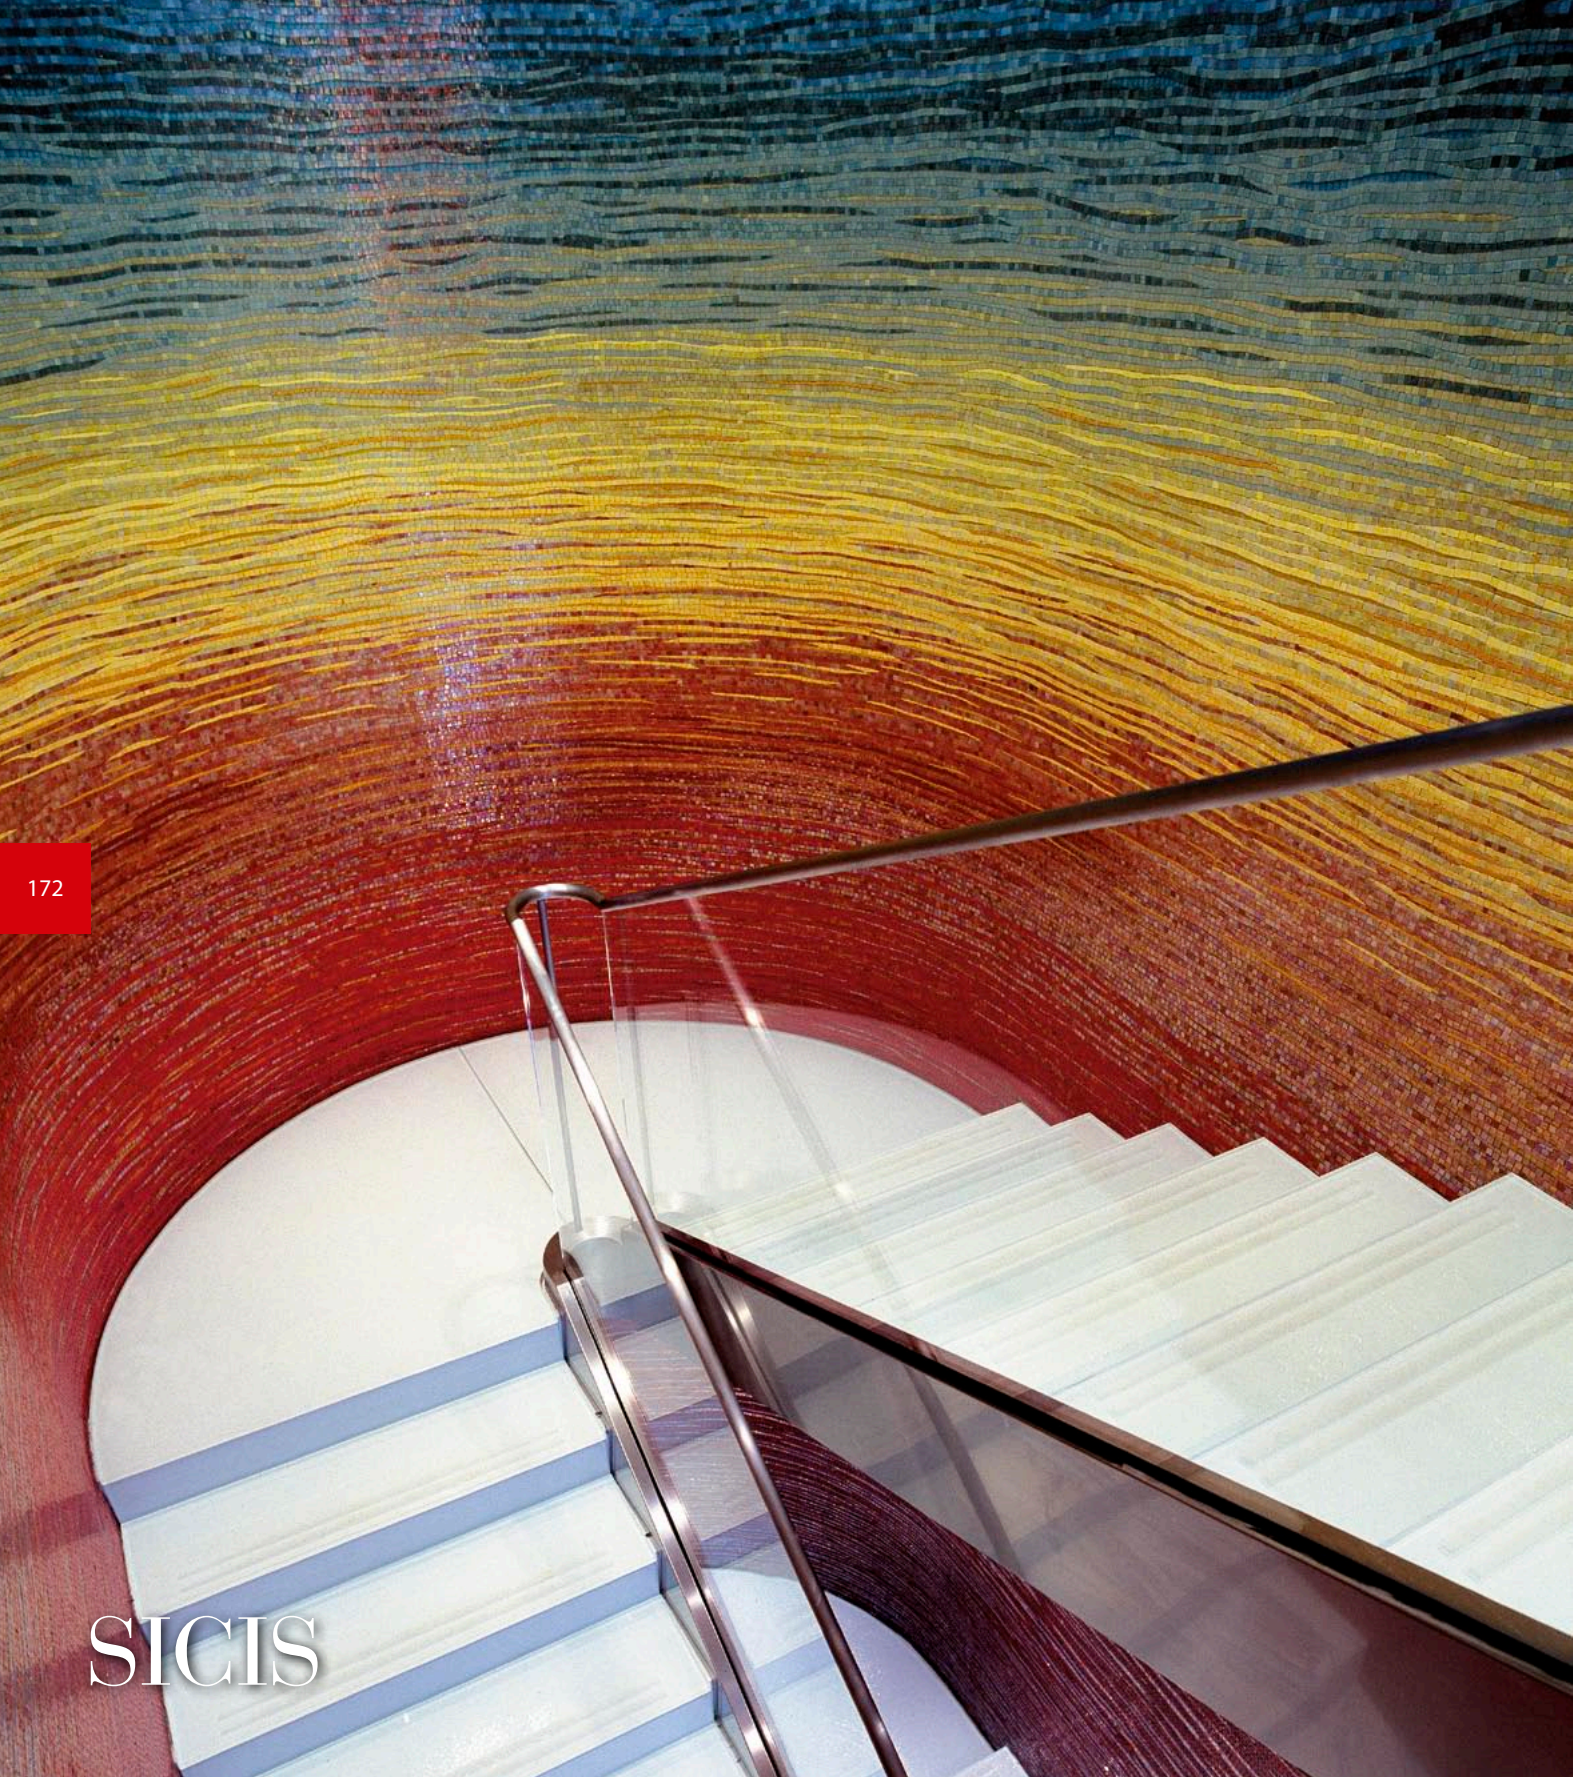

SICIS

SICIS

FLO5R

Panel Size
150 x 290 cm
59" x 114 1/8"

*Size and colors
can be customized*

FLO6R

175

SICIS