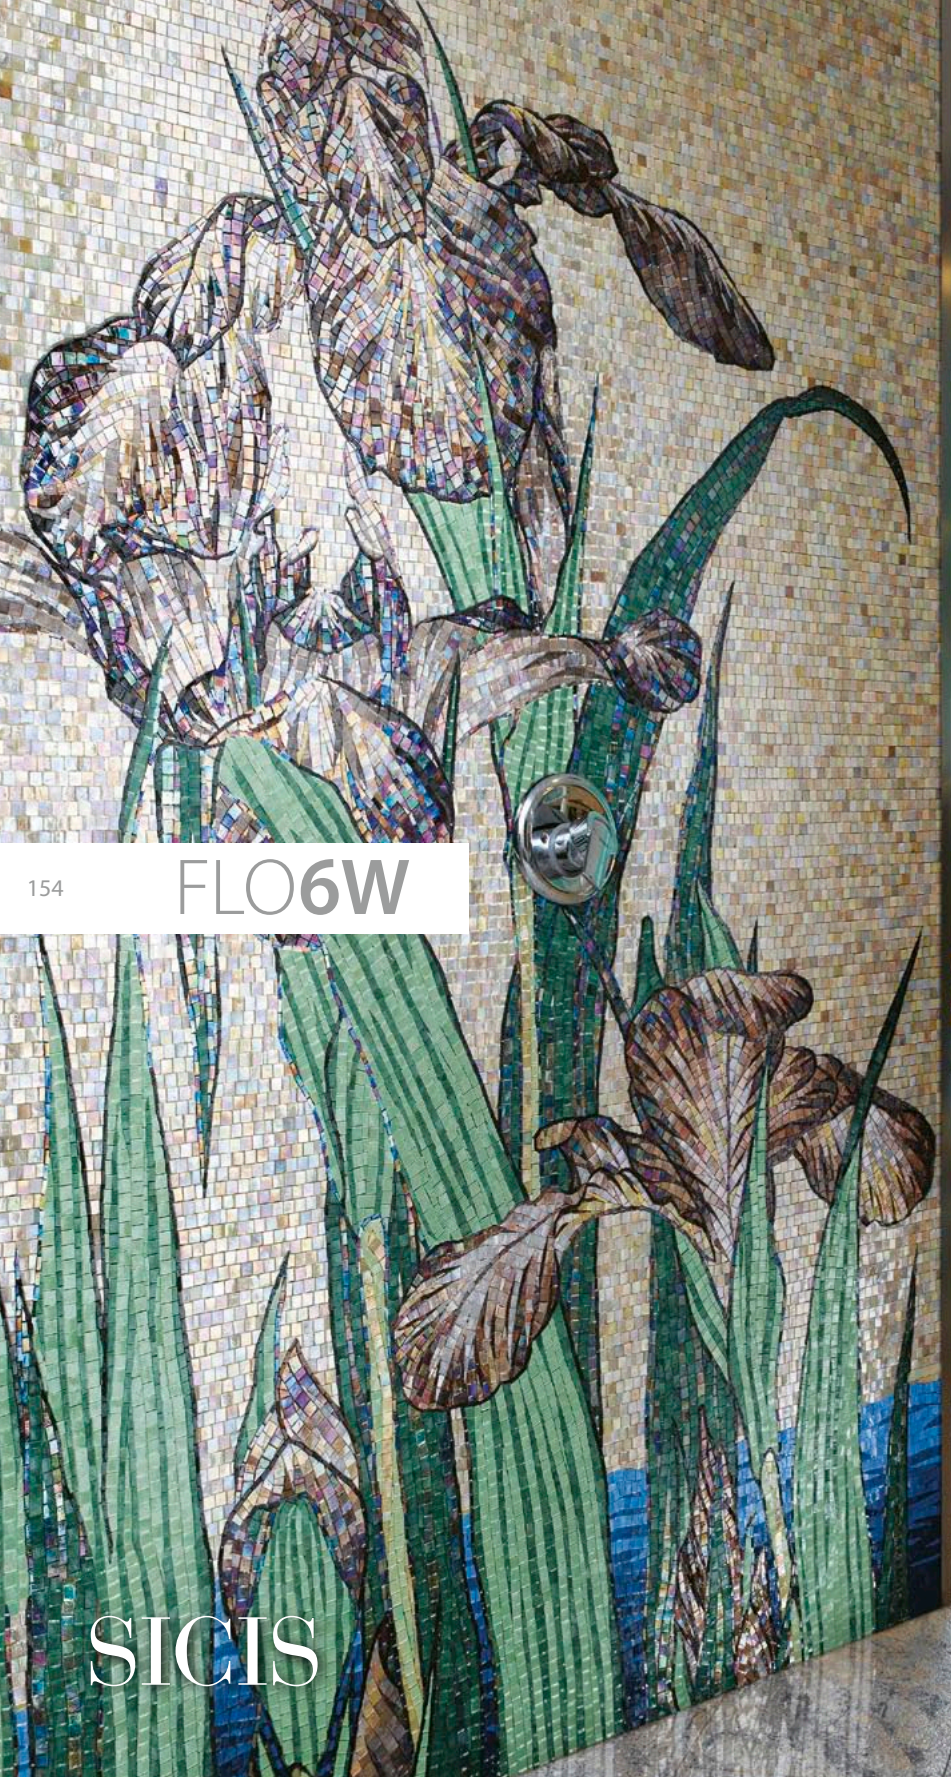

154

FLO6W

SICIS