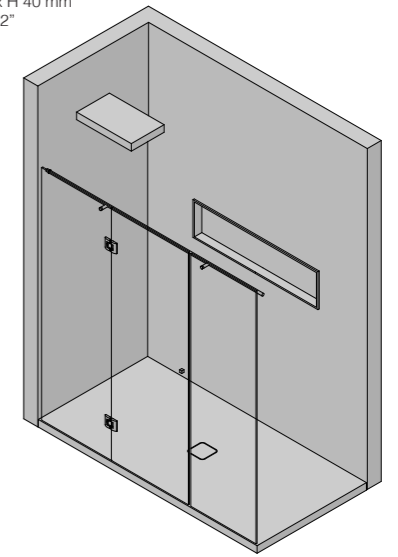

MIRR SLIM CIRCLE
 Ø 800 x 35
 Ø 31" x 1"

LINE + STAINLESS STEEL PAPER HOLDER
 700 x 100 x H 60 mm
 28" x 4" x H 2"

SHOWER CABIN WITH HINGED DOOR: BX.103

MINIMUM
 2000 x 1000 x H 40 mm
 79" x 39" x H 2"

SHOWER WALL + LED
 500 X 300 x H 60 mm
 20" x 12" x H 2"