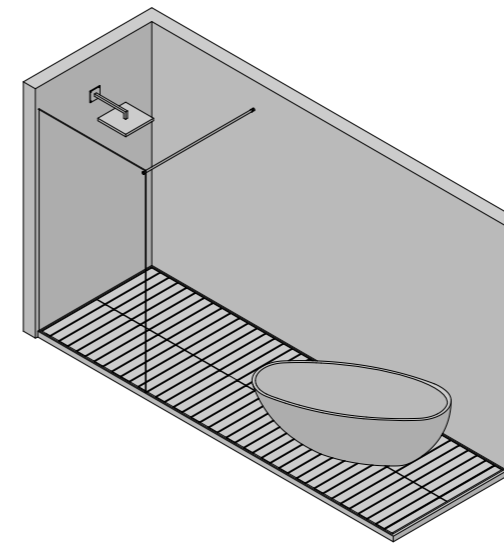

RUBY

1800 x 800 x H 500 mm
71" x 31" x H 20"

TOWER LAMP

MILLED PANEL NATURAL OAK
PANNELLO FRESATO ROVERE NATURALE -
PANNEAUX FRAISÉS CHENE NATUREL - GEFRASTE
PLATTEN EICHE - PANELS MOLIDOS DURMAST
Ø 500 x H 900 mm
Ø 20" x H 35"

LINE

700 x 100 x H 60 mm
28" x 4" x H 2"

SOLID SHOWER FLAT

560 x 350 x H 110 mm
22" x 14" x H 4"

MIRR SLIM CIRCLE

Ø 1000 x 35
Ø 39" x 1"

WQUADRO RIMLESS

550 x 360 x H 420 mm
22" x 14" x H 17"

BQUADRO

550 x 360 x H 420 mm
22" x 14" x H 17"