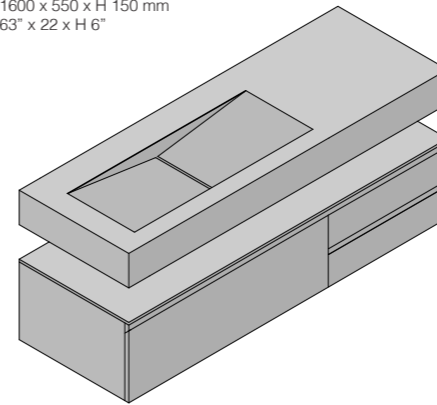

EMOTION
MAT LACQUERING : WHITE
LACCATO OPACO - MAT LACQUAGE / MATTE
LACKIERUNG / LACADO OPACO
2000 X 550 x H 500 mm
79" x 22" x H 20"

WASHBASIN CUT SYSTEM
1600 x 550 x H 150 mm
63" x 22" x H 6"

IVORY
1900 X 1000 x H 500 mm
75" x 39" x H 20"