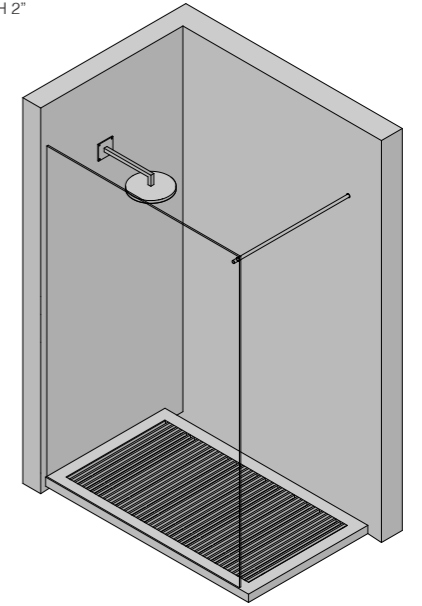

MIRR LED

2000 X 35 x H 800 mm
 78" x 1" x H 31"

"WALK IN" SHOWER : ST.502 LITE

SHOWER LIST

1000 x 1700 x H 60mm
 39" x 67" x H 2"

SOLID SHOWER ROUND

535 X 300 x H 110 mm
 21" x 12" x H 4"

LINE + STAINLESS STEEL PAPER HOLDER