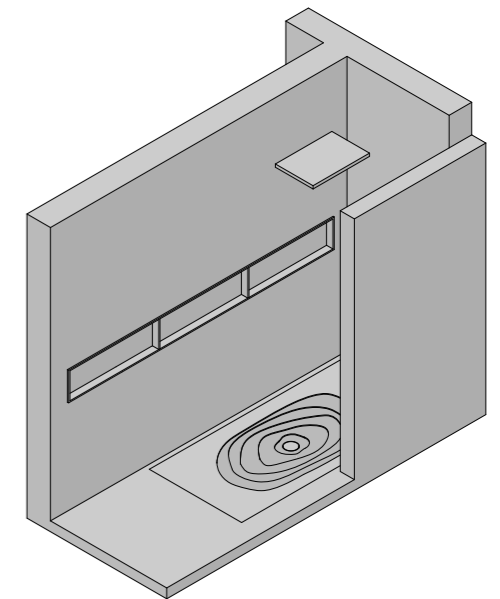

CONTAINER
2800 x 80 x H 300 mm
110" x 3" x H 12"

"WALK IN" SHOWER

ONDA
2000 x 1000 x H 60 mm
79" x 39" x H 2"