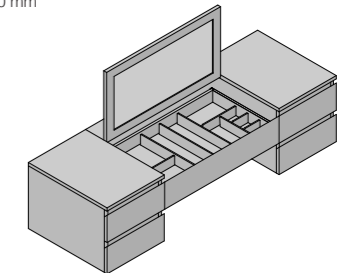

SHOWER WALL + LED
500 X 300 x H 60 mm
20" x 12" x H 2"

EMOTION + COIFFEUSE
MAT LACQUERING : CIPRIA
LACCATO OPACO - MAT LACQUAGE / MATTE
LACKIERUNG / LACADO OPACO
1600 x 550 x H 350 mm
63" x 22" x H 14"