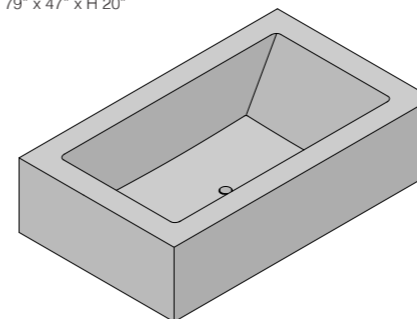

MIRR MOON
 Ø 1600 x 35
 Ø 63" x 1"

MIRR LED
 650 x 45 x H 2200
 26" x 2" x 87"

CONTAINER
 500 x 80 x H 300 mm
 20" x 3" x H 12"

MIAMI + WATERFALL
 2000 x 1200 x H 500 mm
 79" x 47" x H 20"

SENSITY HAMMAM COMFORT 1