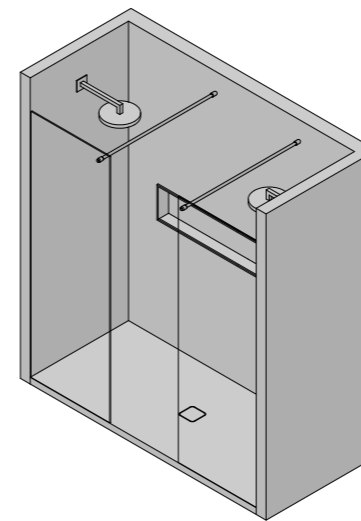

"WALK IN" SHOWER: ST.502

MINIMUM
2300 x 1000 x H 40 mm
91" x 39" x H 2"