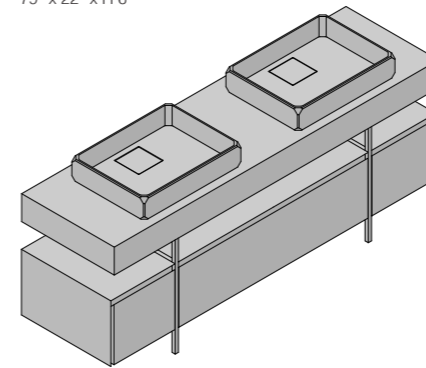

EVERMOTION + ARIA PLUS
MAT LACQUERING : CEMENTO
LACCATO OPACO - MAT LACQUAGE - MATTE LACKIE-
RUNG - LACADO OPACO
2000 x 550 x H 350 mm
79" x 22" x H 14"

WASHBASIN KEPLERO
600 x 450 X H 120 mm
24" x 18" X H 5"

MIRR SLIM SABLÈ
1400 x 700 x 35
55" x 28" x 1"

TOP
ABETE VINTAGE
GRES - STONEWARE - GRES - STEINZEUG - GRES
2000 x 550 x H 150 mm
79" x 22" x H 6"