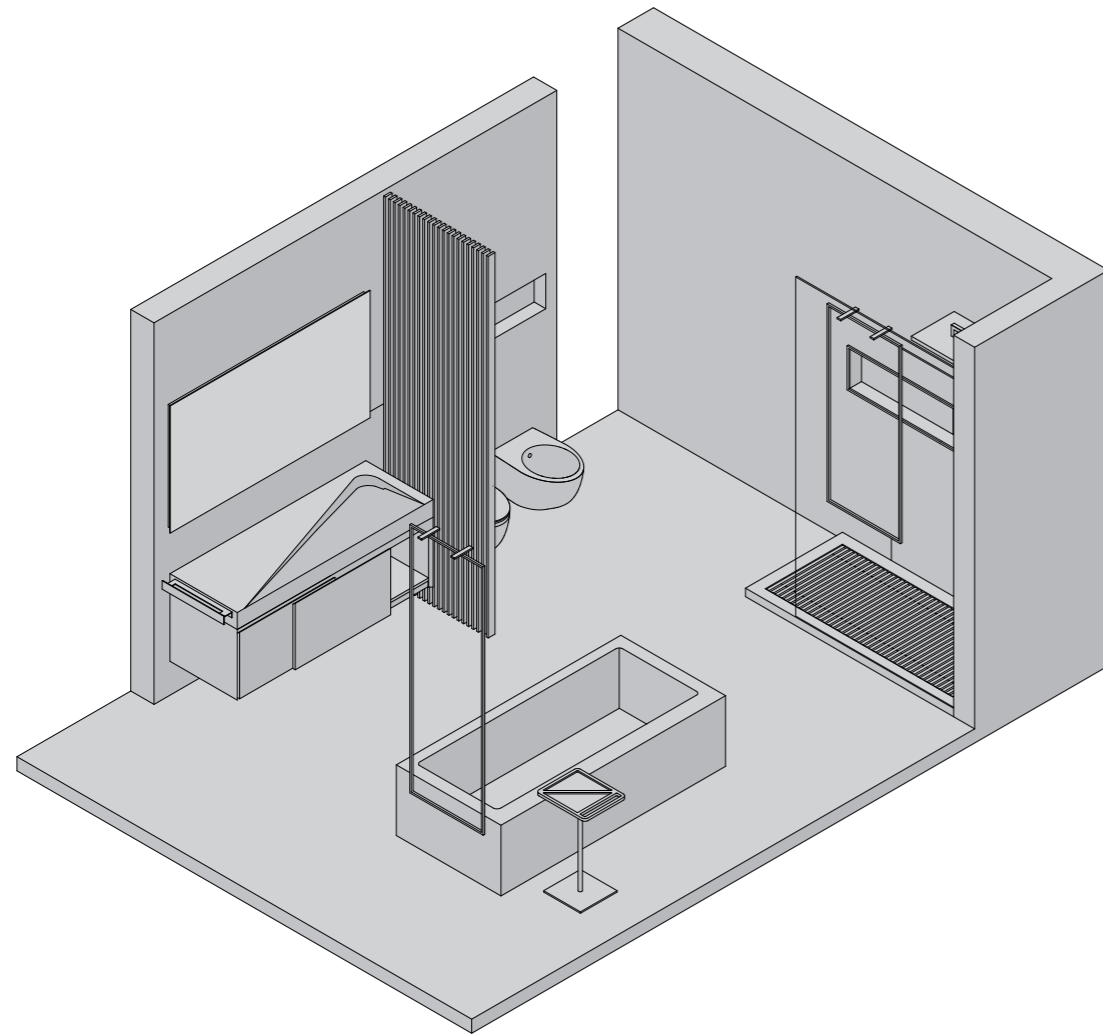

BOX DOCCIA - WALK IN SHOWER CABIN
ST-502

PIATTO DOCCIA - SHOWER TRAY
SHOWER LIST

SOFFIONE - SHOWER HEAD
SOLID SHOWER FLAT

ACCESSORI - ACCESSORIES
**CONTAINER
SERVETTO**

VASCA - BATHTUB
IVORY

ACCESSORI - ACESSORIES
**CADDY
SERVETTO**