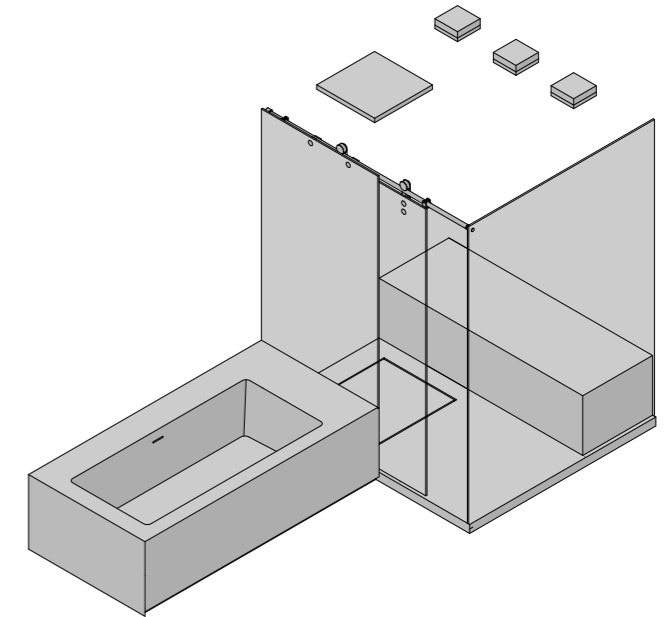

MIRR SHELF CIRCLE
 Ø 800 x 35 x
 Ø 31" x 1"

MIRR GLASS LED
 800 x 40 x H 2200 mm
 31" x 2" x H 87"

CONTAINER
 1500x 80 x H 300 mm
 59" x 3" x H 12"

CRYSTAL + GLASS PREDISPOSITION
LED
 1800 x 900 x H 500 mm
 71" x 35" x H 20"