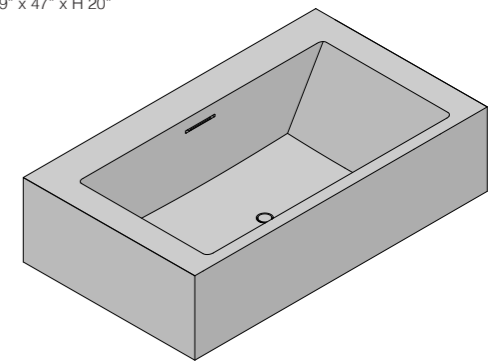

MIAMI
2000 x 1200 x H 500 mm
79" x 47" x H 20"