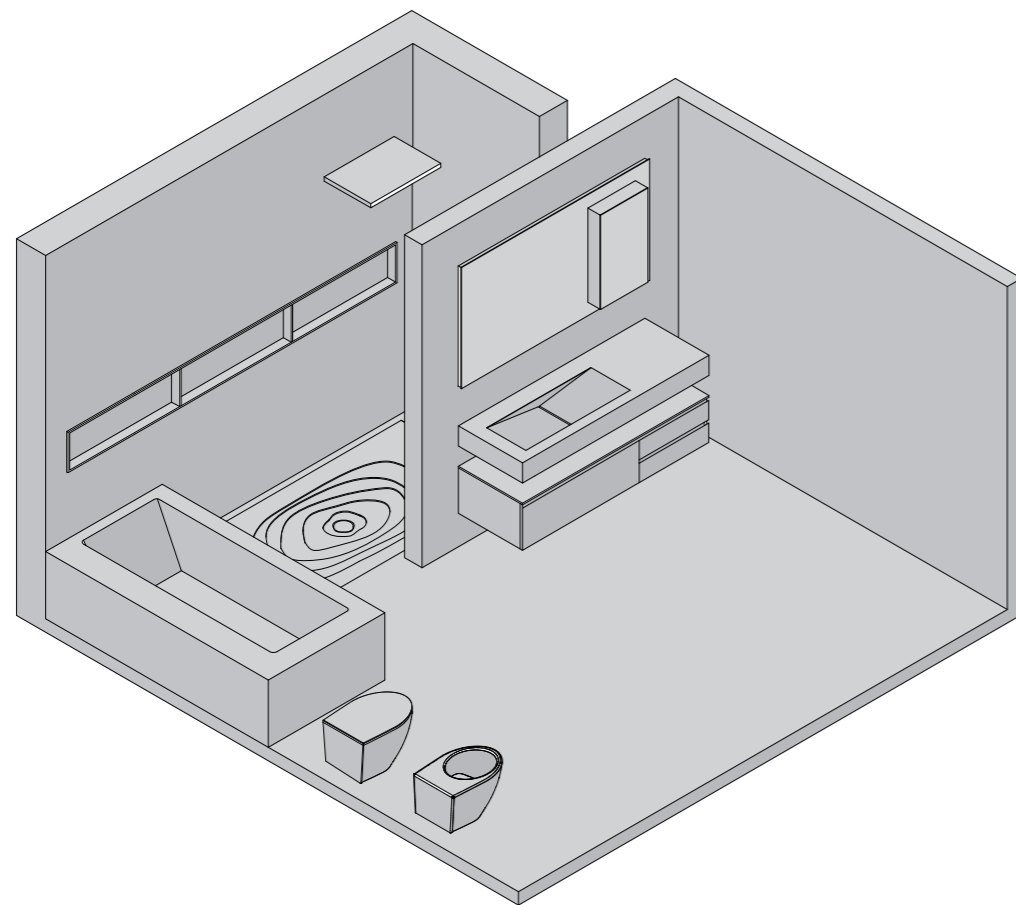

LAVABO - WASHBASIN
CUT SYSTEM

MOBILE - CABINET
EMOTION

BOX DOCCIA - SHOWER CABIN
"WALK IN" SHOWER

PIATTO DOCCIA - SHOWER TRAY
ONDA

SOFFIONE - SHOWER HEAD
SQUARE SHOWER

ACCESSORIO - ACCESSORY
CONTAINER

EMOTION
MAT LACQUERING : WHITE
 LACCATO OPACO - MAT LACQUAGE / MATTE
 LACKIERUNG / LACADO OPACO
 2000 X 550 x H 500 mm
 79" x 22" x H 20"