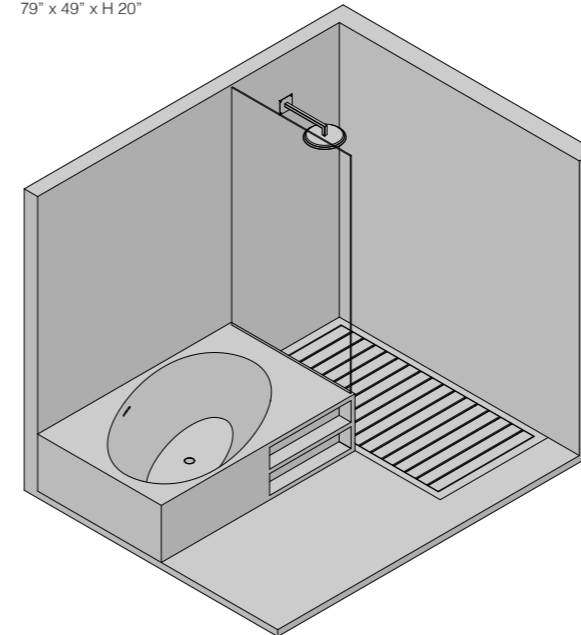

BOX DOCCIA - SHOWER CABIN
"WALK IN" SHOWER

EVERMOTION
MAT LACQUERING : ULIVO
 LACCATO OPACO - MAT LACQUAGE - MATTE
 LACKIERUNG - LACADO OPACO
 2000 x 550 x H 500 mm
 79" x 22" x H 20"

WASHBASIN OYSTER
 Ø 500 x H 120 mm
 Ø 20" x H 5"

"WALK IN" SHOWER

ONE SHOWER
 2000 x 1000 x H 60 mm
 79" x 39" x H 2"

ELISLAND + DOUBLE LIBRARY
GLASS PREDISPOSITION
 2000 x 1250 x H 500 mm
 79" x 49" x H 20"

DECO' SHOWER ROUND
 535 x 300 x H 100 mm
 21" x 12" x H 4"