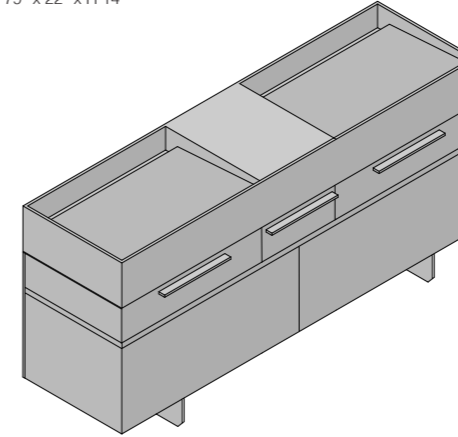

GOLD
Ø 1510 x H 515 mm
Ø 59" x H 20"