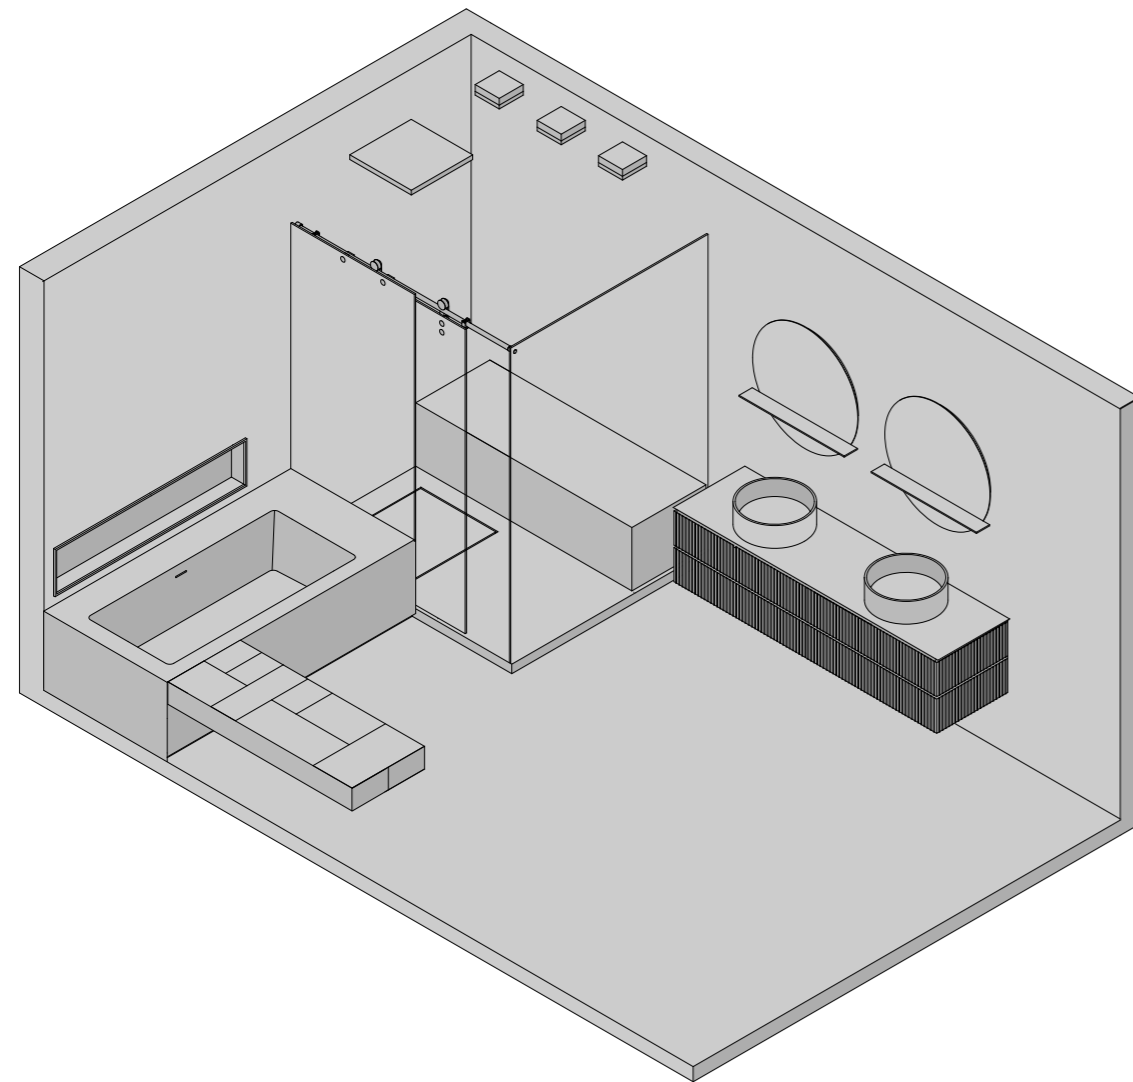

BOX DOCCIA SISTEMA SCORREVOLE - SHOWER CABIN WITH SLIDING DOOR
BX.202

PIATTO DOCCIA - SHOWER TRAY
TOLOMEO

SOFFIONI - SHOWER TRAYS
**MULTISHOWER
SQUARE SHOWER**

VASCA - BATHTUB
CRYSTAL

ACCESSORIO - ACCESSORY
CONTAINER