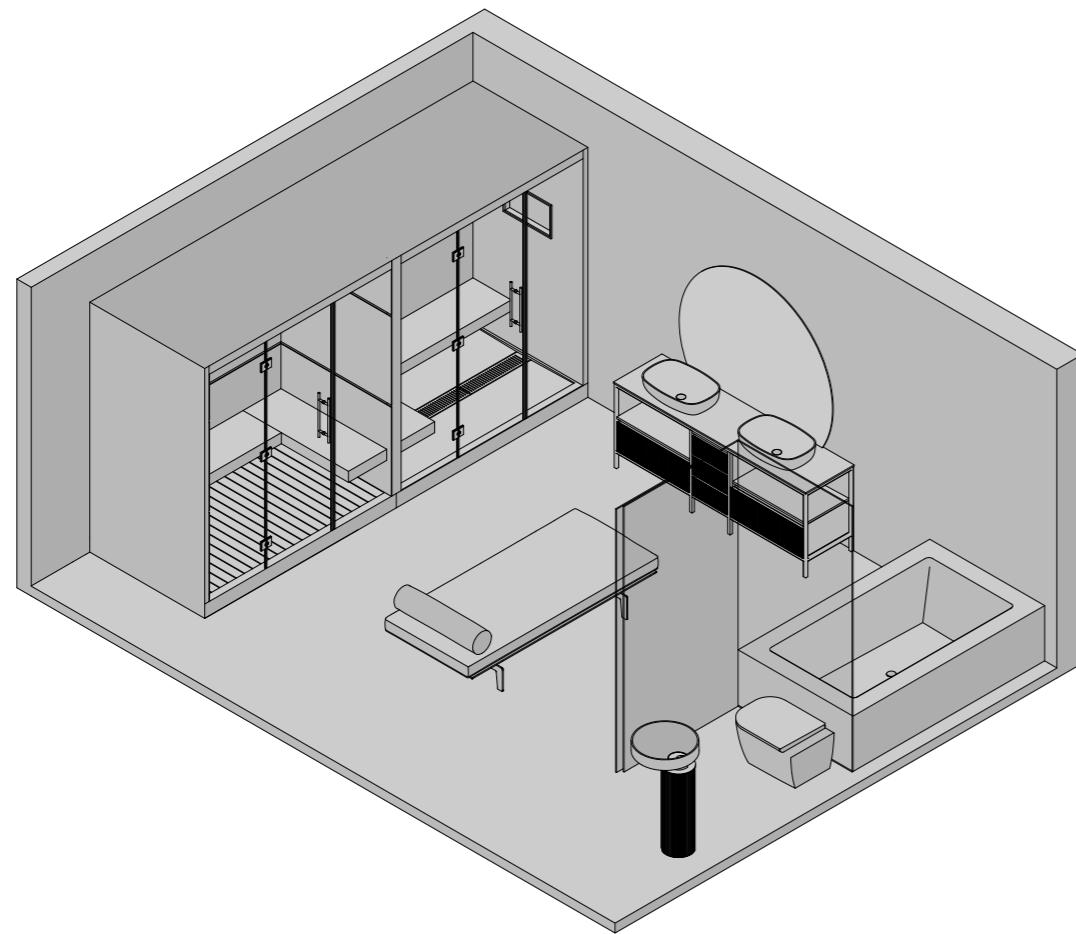

VASCA - BATHTUB
MIAMI

LAVABO - WASHBASIN
SWEET

MOBILE - CABINET
EMOTION + ARIA PLUS

HAMMAM
SENSITY HAMMAM COMFORT 1

SOFFIONE - SHOWER HEAD
SQUARE SHOWER

ACCESSORIO - ACCESSORY
CONTAINER

EMOTION + ARIA PLUS
NATURAL OAK
 ROVERE NATURALE - CHENE NATUREL -
 EICHE - DURMAST
 2000 x 550 x H 570 mm
 79" x 22" x H 22"