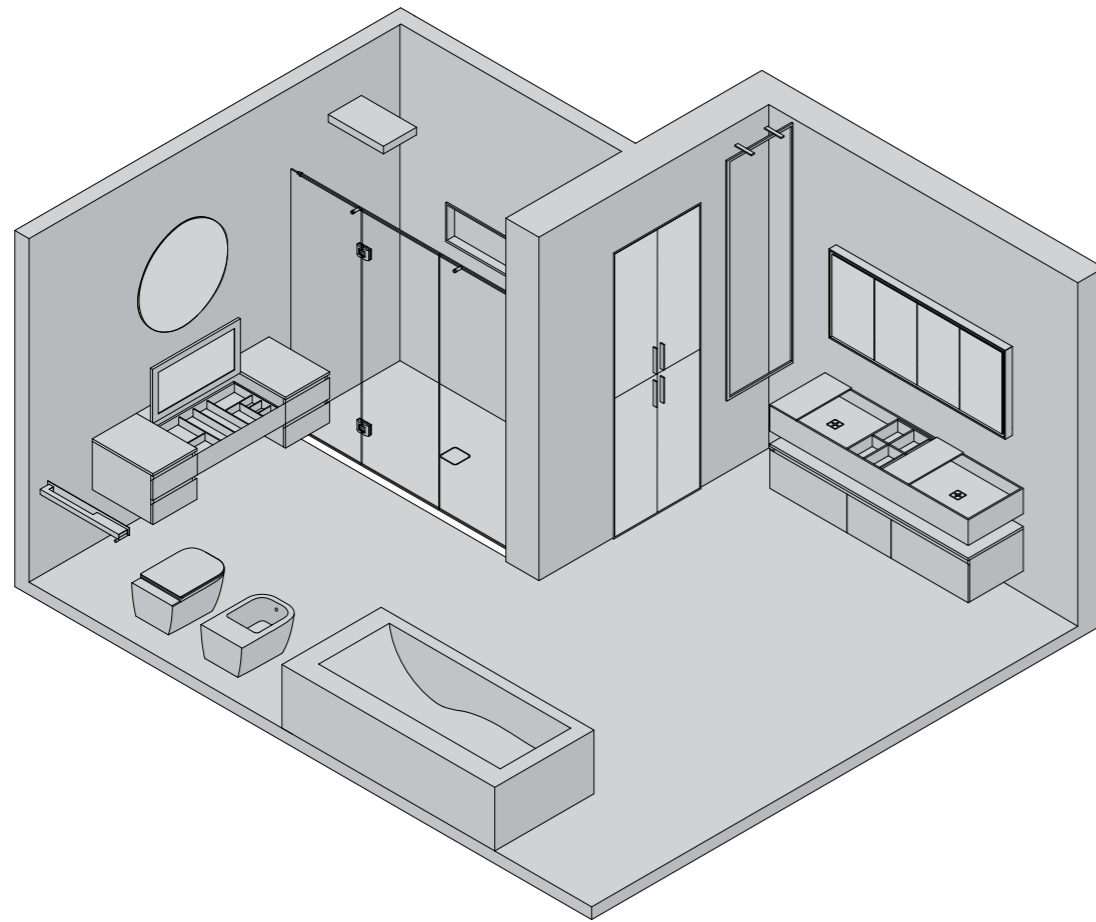

PIATTO DOCCIA - SHOWER TRAY
MINIMUM

BOX DOCCIA PORTA BATTENTE - SHOWER CABIN WITH HINGED DOOR
BX. 103

ACCESSORIO - ACCESORIES
LINE

SPECCHIO - MIRROR
MIRR SLIM CIRCLE

MOBILE - CABINET
EMOTION WITH INTEGRATED COIFFEUSE