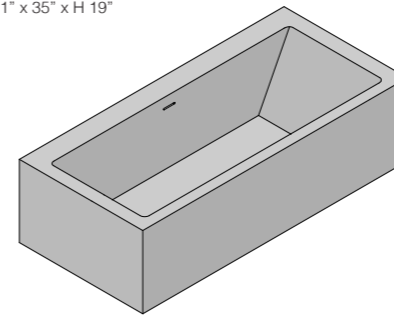

WASHBASIN FLAT SYSTEM
Ø 450 x H 160 mm
18" x H 6"

IVORY
1800 x 900 x H 500 mm
71" x 35" x H 19"