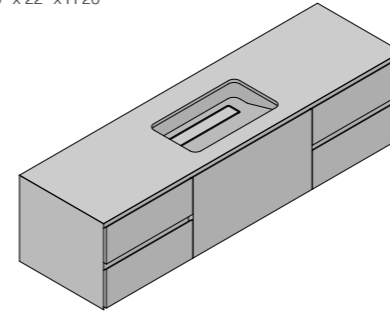

ACCESSORIO - ACCESSORY
LINE

SPECCHIO - MIRROR
MIRR HIDE ROUND 80

LAVABO - WASHBASIN
TUBE TOWER

EVERMOTION
MARBLE : GREY STONE + MAT LACQUERING : ARDESIA
 MARMO + LACCATO OPACO - MARBRE + MAT LACQUAGE -
 MARIMOR + MATTE LACKIERUNG - MARMOL + LACADO OPACO
 2000x 550 x H 500 mm
 79" x 22" x H 20"