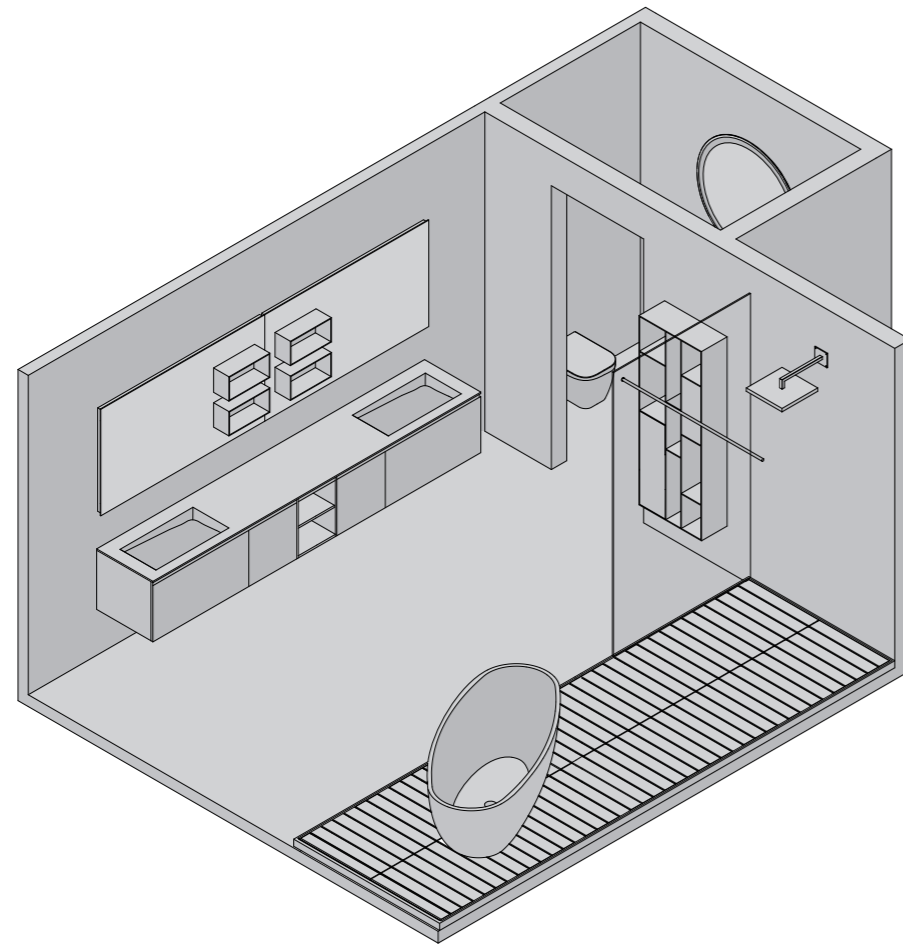

SPECCHIO - MIRROR
MIRR SLIM CIRCLE

LAVABO - WASHBASIN
TOWER LAMP

ACCESSORI - ACCESSORY
LINE

SANITARI - SANITARY WARE
WQUADRO RIMLESS
BQUADRO

SPECCHIO - MIRROR
MIRR SLIM CIRCLE

ACCESSORI - ACCESSORY
LINE

LAVABO - WASHBASIN
TOWER LAMP