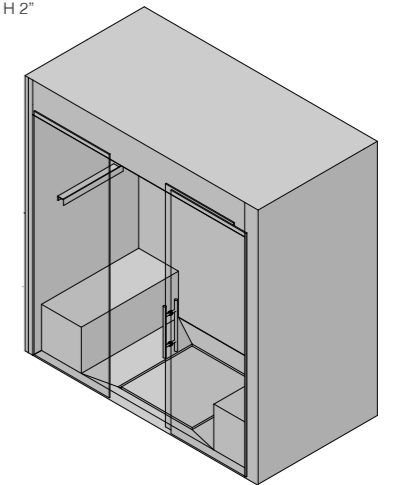

SHOWER CABIN WITH HINGED DOOR : ST.203

TOLOME0
2400 x 1200 x H 60 mm
94" x 47" x H 2"

SQUARE SHOWER + SHOWER IN SHOWER LED
600 x 400 mm
24" x 16"