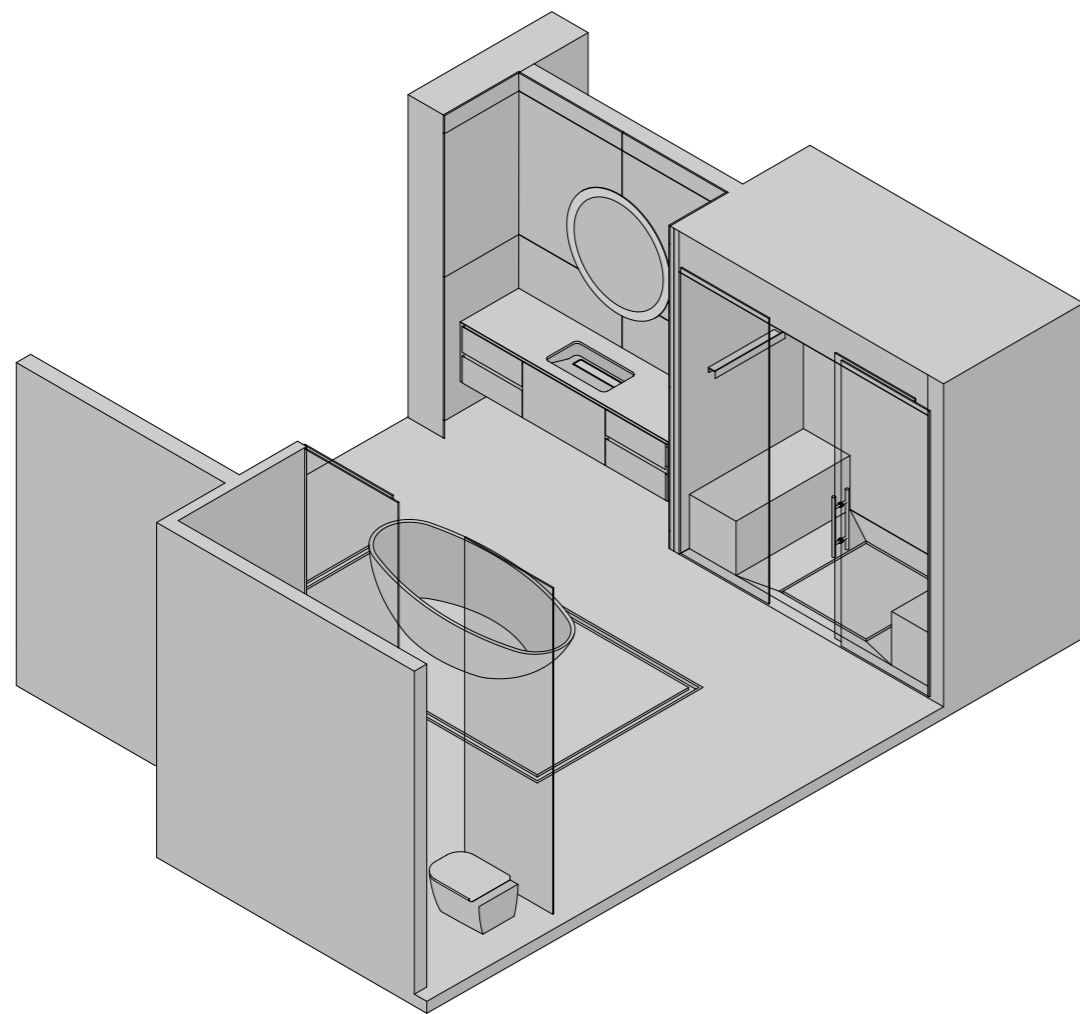

ACCESSORIO - ACCESSORY
LINE

SPECCHIO - MIRROR
MIRR HIDE ROUND 80

LAVABO - WASHBASIN
TUBE TOWER

EVERMOTION
MARBLE : GREY STONE + MAT LACQUERING : ARDESIA
 MARMO + LACCATO OPACO - MARBRE + MAT LACQUAGE -
 MARIMOR + MATTE LACKIERUNG - MARMOL + LACADO OPACO
 2000x 550 x H 500 mm
 79" x 22" x H 20"