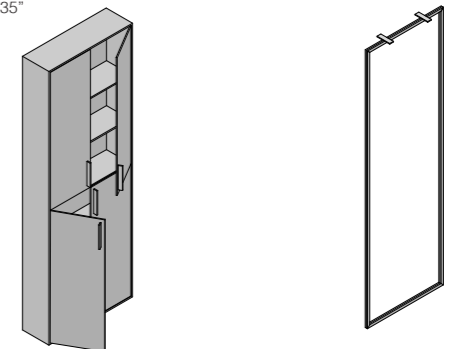

BOISERIE GLASS
NATURAL OAK
ROVERE NATURALE - CHENE NATUREL -
EICHE - DURMAST
1200 x 143 x H 900 mm
47" x 6" x H 35"

SERVETTO
1400 x 143 x H 900 mm
55" x 6" x H 35"