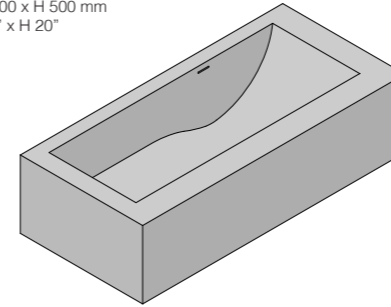

JADE
1900 x 900 x H 500 mm
75" x 35" x H 20"