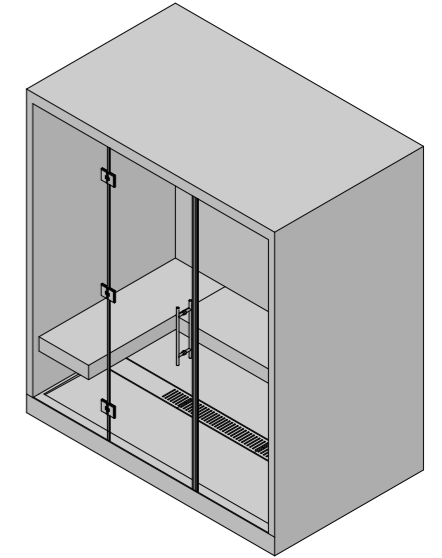

POLIS SPECIAL
 1900 x 1100 x H 130 mm
 75" x 43" x H 5"

SQUARE SHOWER + LED
 600 X 400 x H 30 mm
 24" x 16" x H 1"

**WATERFALL
 SHOWER IN SHOWER
 WATER ATOMIZER**

SQUARE SHOWER
 175 X 175 x H 30 mm
 9" x 9" x H 1"