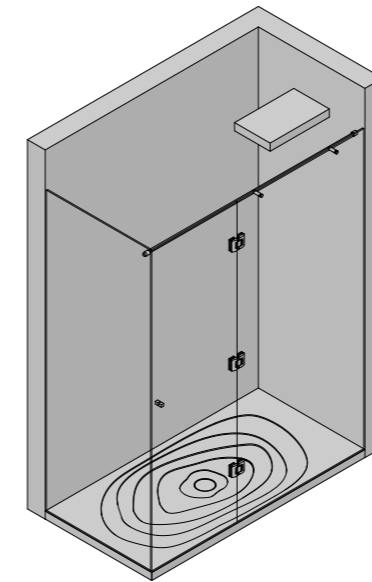

SHOWER CABIN WITH HINGED DOOR: BX.102

ONDA
1800 x 900 x H 60 mm
71" x 35" x H 2"