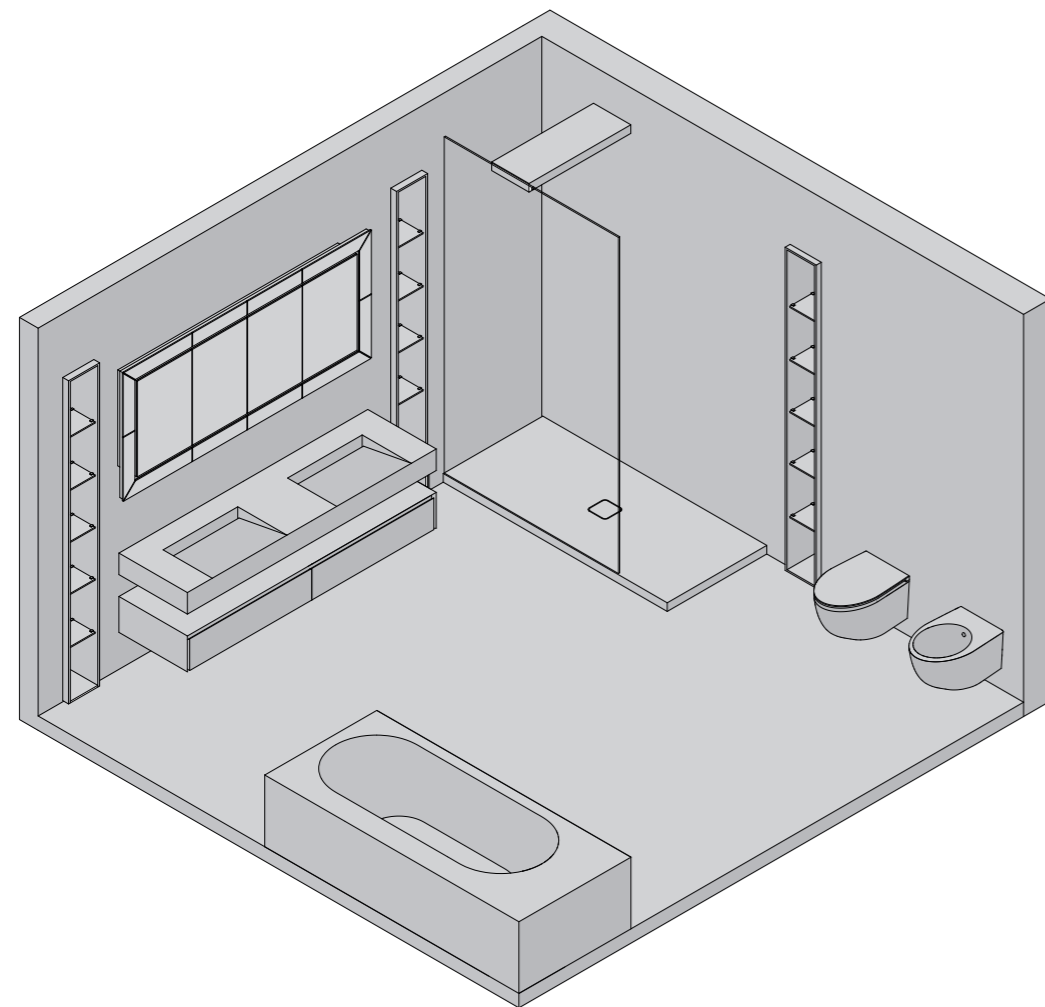

EVERMOTION
CANALETTO WALNUT
NOCE CANALETTO - NOYER CANALETTO
CANALETTO NUSSHOLZ - NOGAL CANALETTO
2000 x 550 x H 250 mm
79" x 22" x H 10"

WASHBASIN SLIM SYSTEM DOUBLE
2000 x 550 x H 150 mm
79" x 22" x H 6"

SAPPHIRE
2000 x 900 x H 500 mm
79" x 35" x H 20"

MIRR GLASS WALL LED
2000 x 120 x H 900 mm
79" x 5" x H 35"

WTONDO RIMLESS
530 x 360 x H 420 mm
21" x 14" x H 17"

BTONDO
530 x 360 x H 420 mm
21" x 14" x H 17"

"WALK IN" SHOWER : ST.502

MINIMUM
1800 x 800 x H 40 mm
71" x 31" x H 2"

SHOWER GLASS
800 x 300 x H 60 mm
31" x 12" x H 2"

NICHE
CANALETTO WALNUT
NOCE CANALETTO - NOYER CANALETTO -
KARMELL NUSSHOLZ - NOGAL CANA-
LETTO
250 x 200 x H 2200 mm
10" x 8" x H 87"