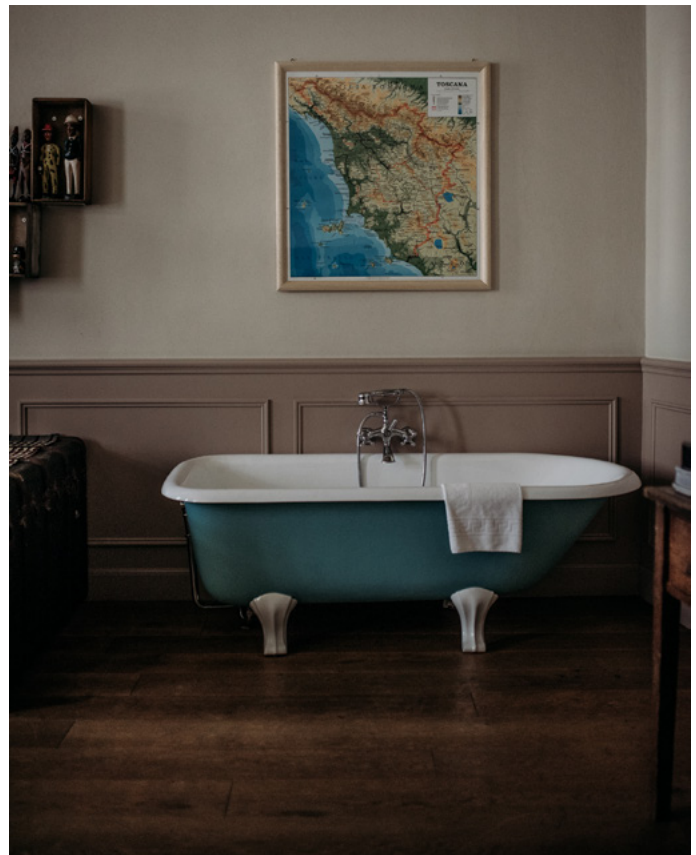

Credits: SoprArno Suites Florence

BATH TUB

(left) **Draycott:**

Eagle feet - polished brass

(top left) **Regina:**

Decò feet - polished aluminium

(bottom right) **Kensington:**

Decò feet - white