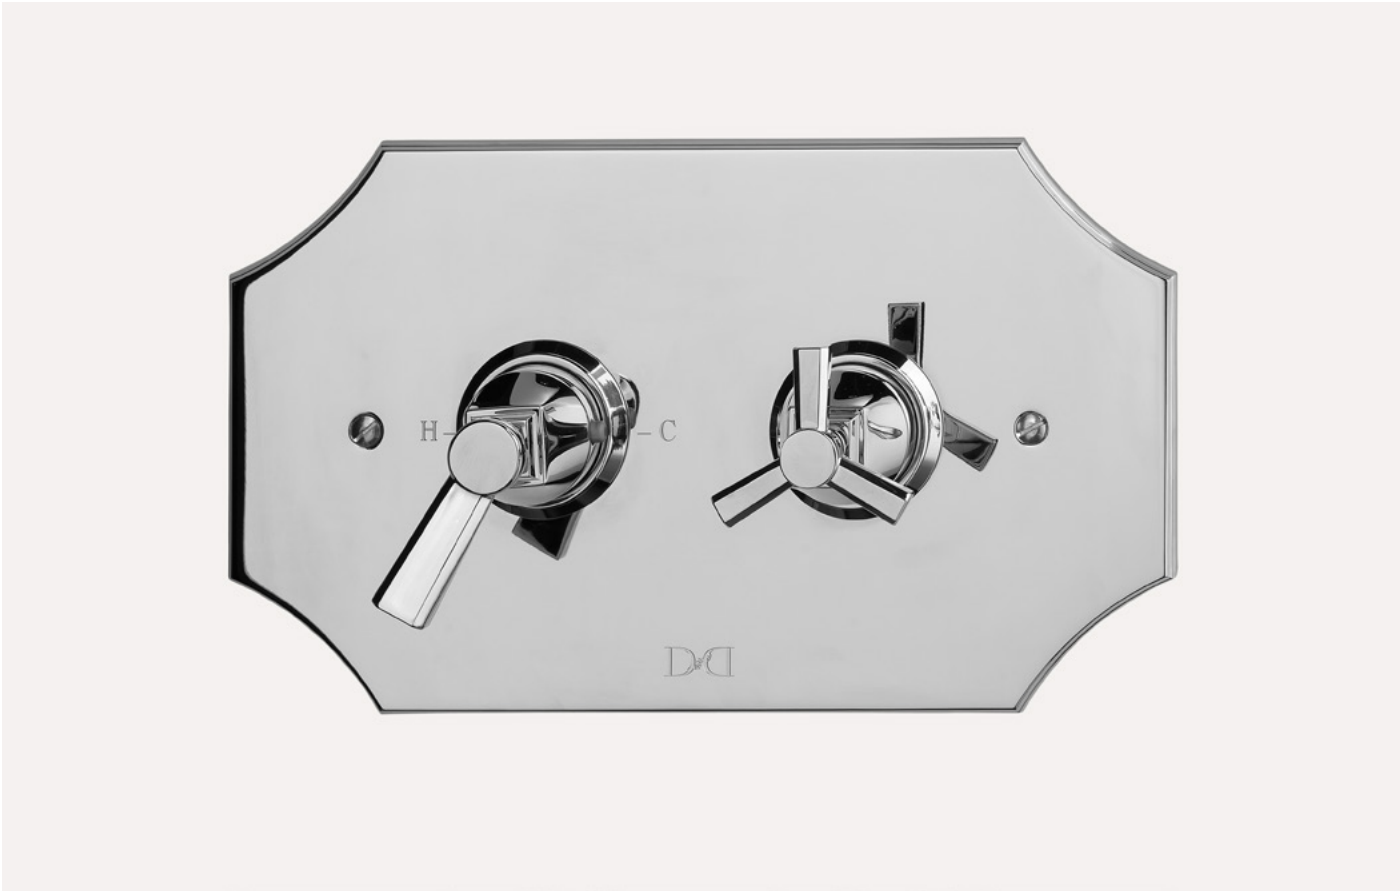

SANITARYWARE
Bogart
basin with pedestal

ACCESSORIES
Jubilee:
towel ring - chrome finish
soap dish - chrome finish

/

WALL COVERING
Soho - black

FLOORING
Elite 11:
white carrara and black
marquinha marble

SHOWER MIXERS
MARM74CRBD - chrome finish