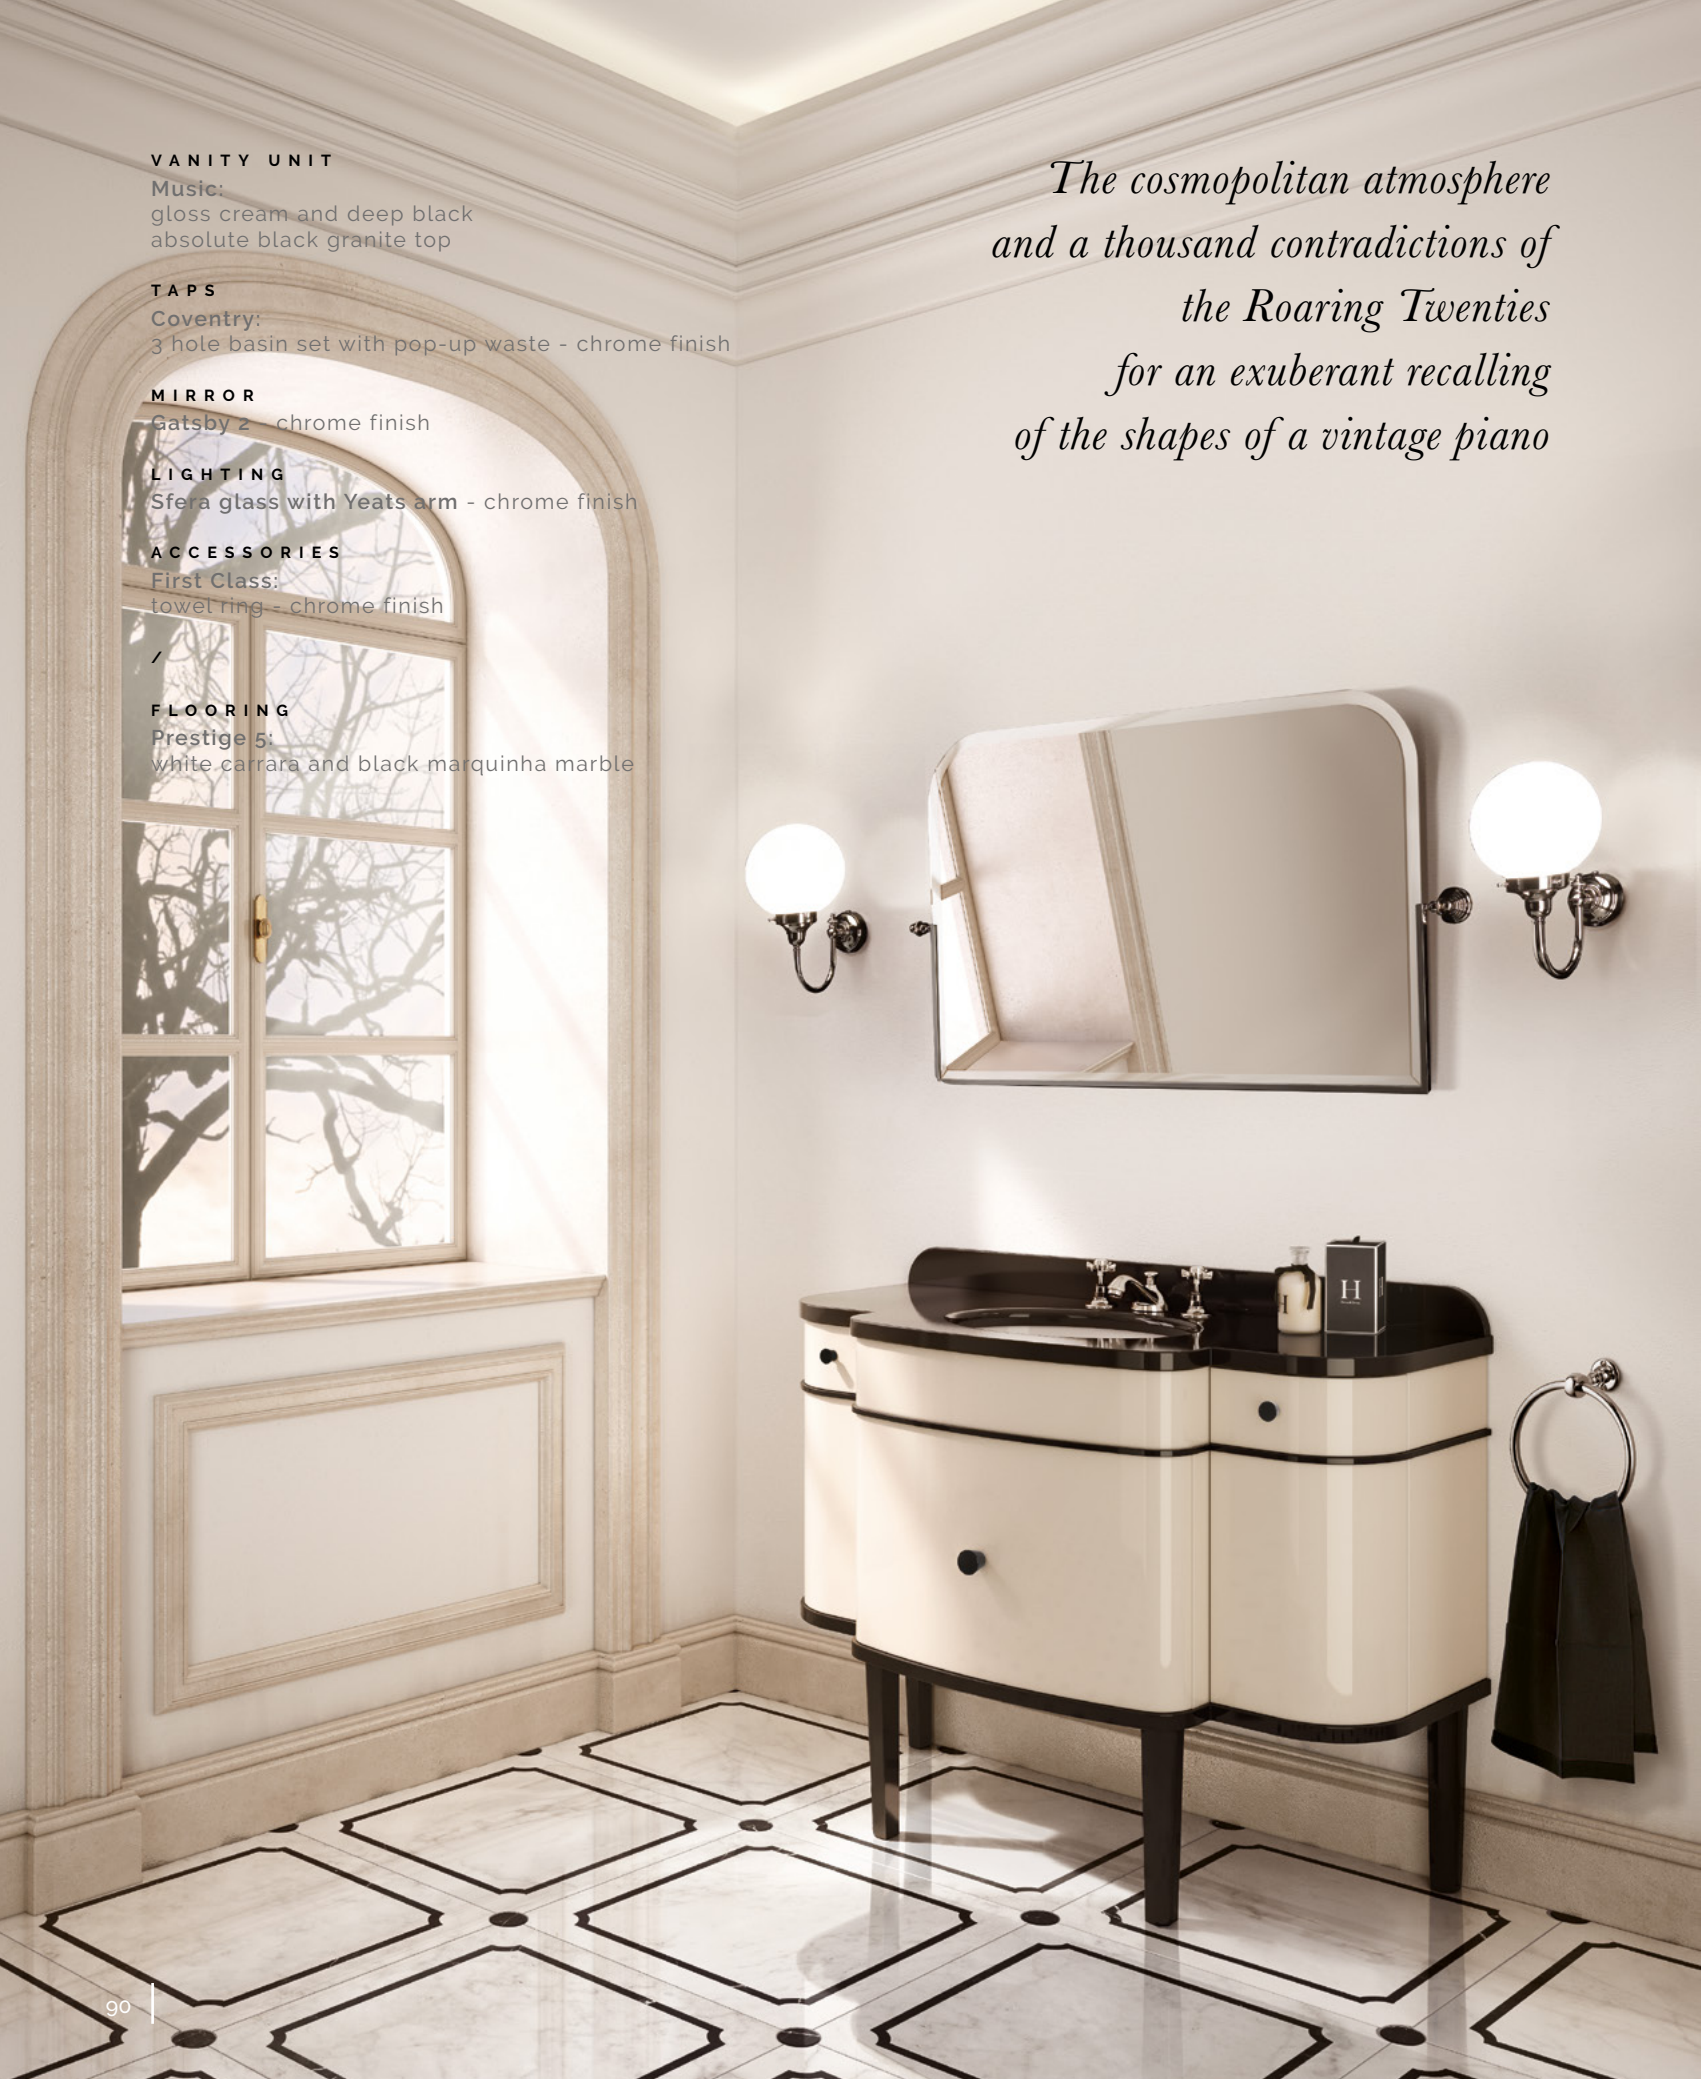

ACCESSORIES

First Class:
towel ring - chrome finish

FLOORING

Prestige 5:
white carrara and black marquina marble

*The cosmopolitan atmosphere
and a thousand contradictions of
the Roaring Twenties
for an exuberant recalling
of the shapes of a vintage piano*