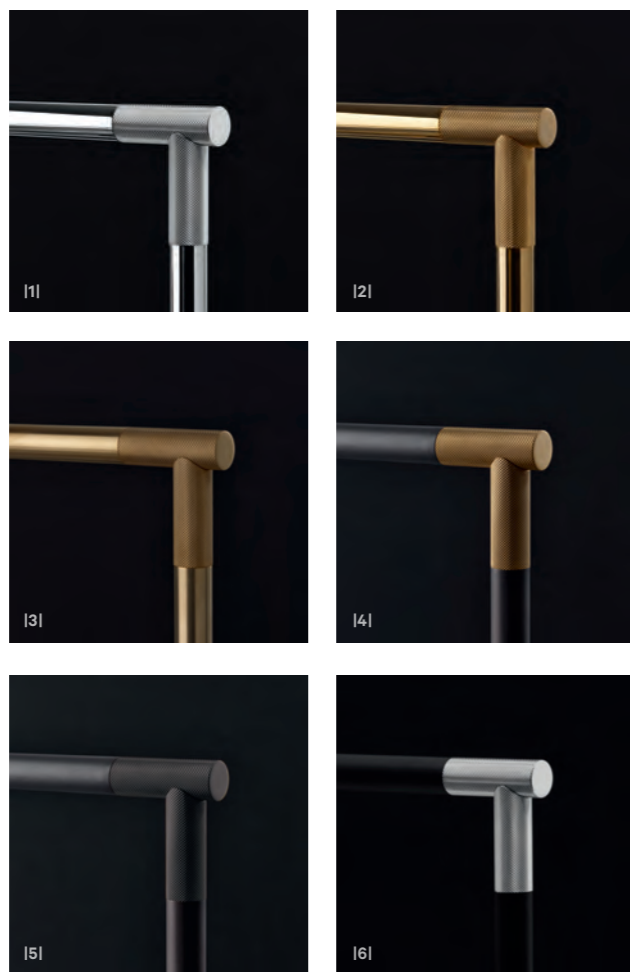

CLUB

- 11 CHROM & CHROM / CHROME & CHROME
- 12 GOLD & GOLD / GOLD & GOLD (24 CARAT)
- 13 GOLD MATT & GOLD MATT / GOLD MATT & GOLD MATT (24 CARAT)
- 14 DUNKELBRONZE & GOLD MATT / DARK BRONZE & GOLD MATT (24 CARAT)
- 15 DUNKELBRONZE & DUNKELBRONZE / DARK BRONZE & DARK BRONZE (CLUB HT)
- 16 SCHWARZ MATT & CHROM / BLACK MATT & CHROME
- 17 SCHWARZ MATT & SCHWARZ MATT / BLACK MATT & BLACK MATT **INNEW!**