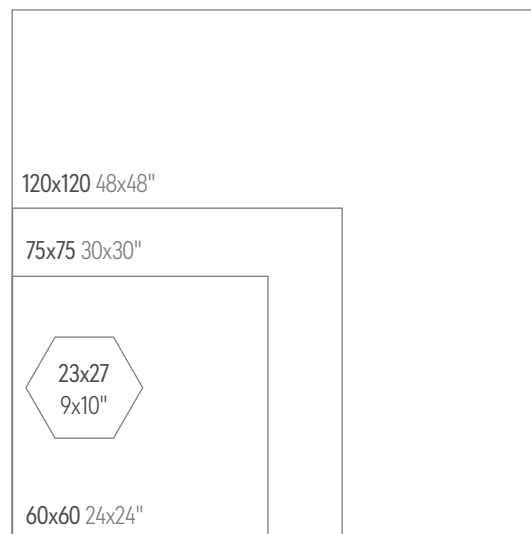

FORMATOS FORMATS

FLOOR
White Soul Polished 75x75 Rect.

WALL
White Soul Matt 30x60
FLOOR
White Soul Matt 59,5x59,5 Rect.

WHITE SOUL

120x120 48"x48" 60x120 24"x48" 75x75 30"x30" 60x60 24"x24" 30x60 12"x24" 23x27 9"x10"