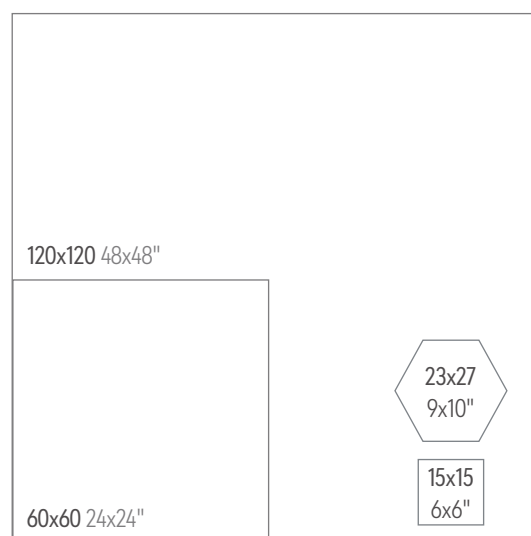

FORMATOS FORMATS

New
COLLECTION