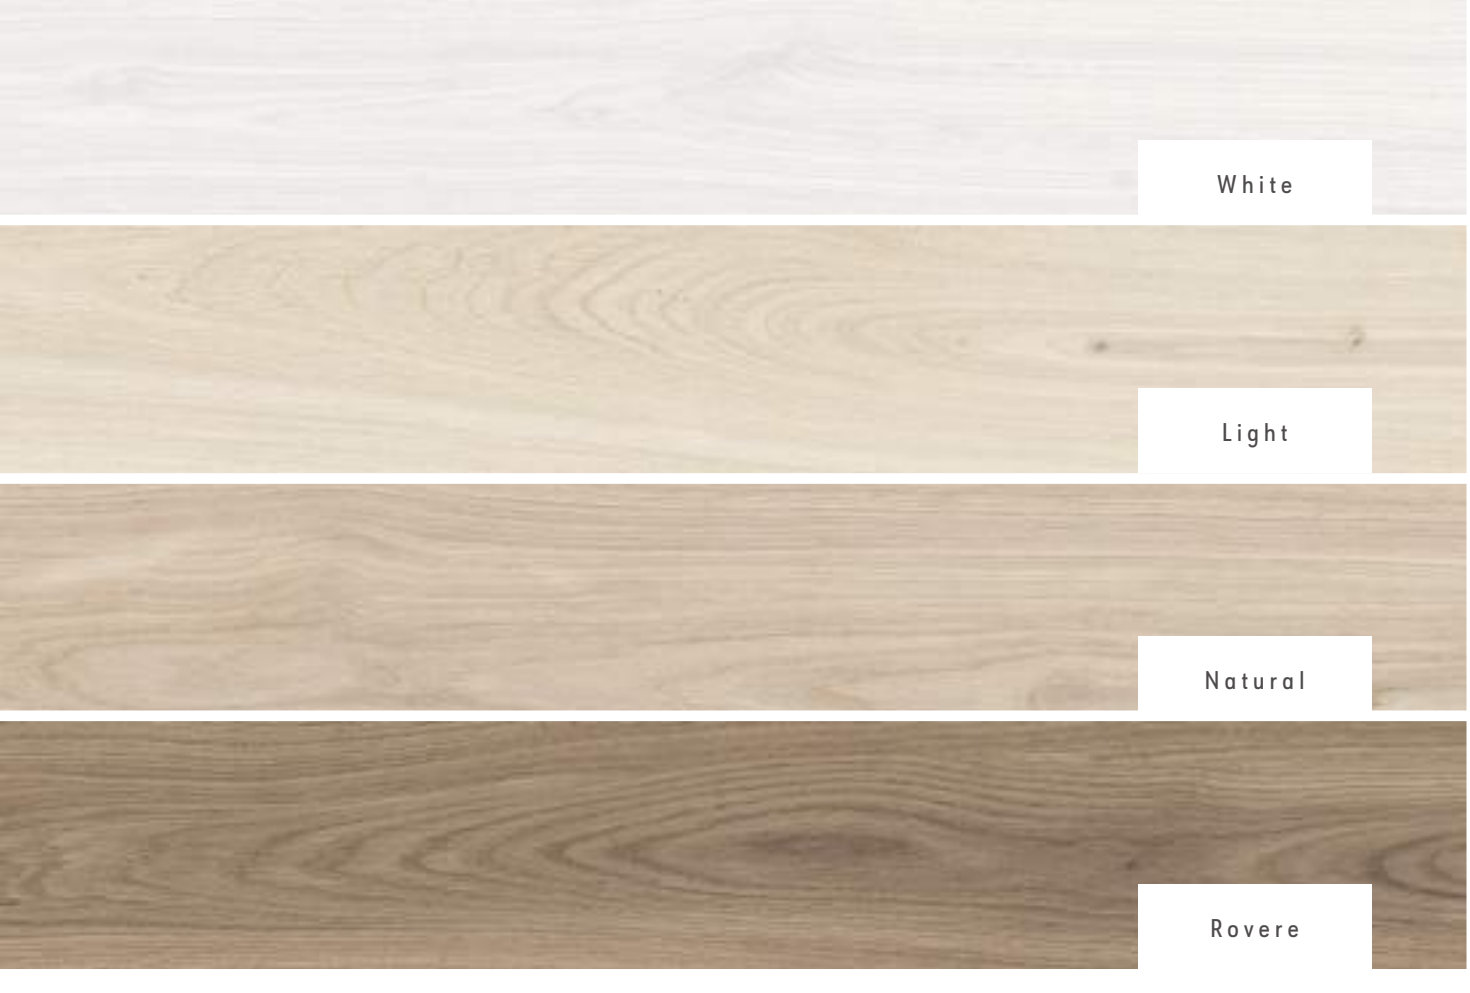

White

Light

Natural

Rovere