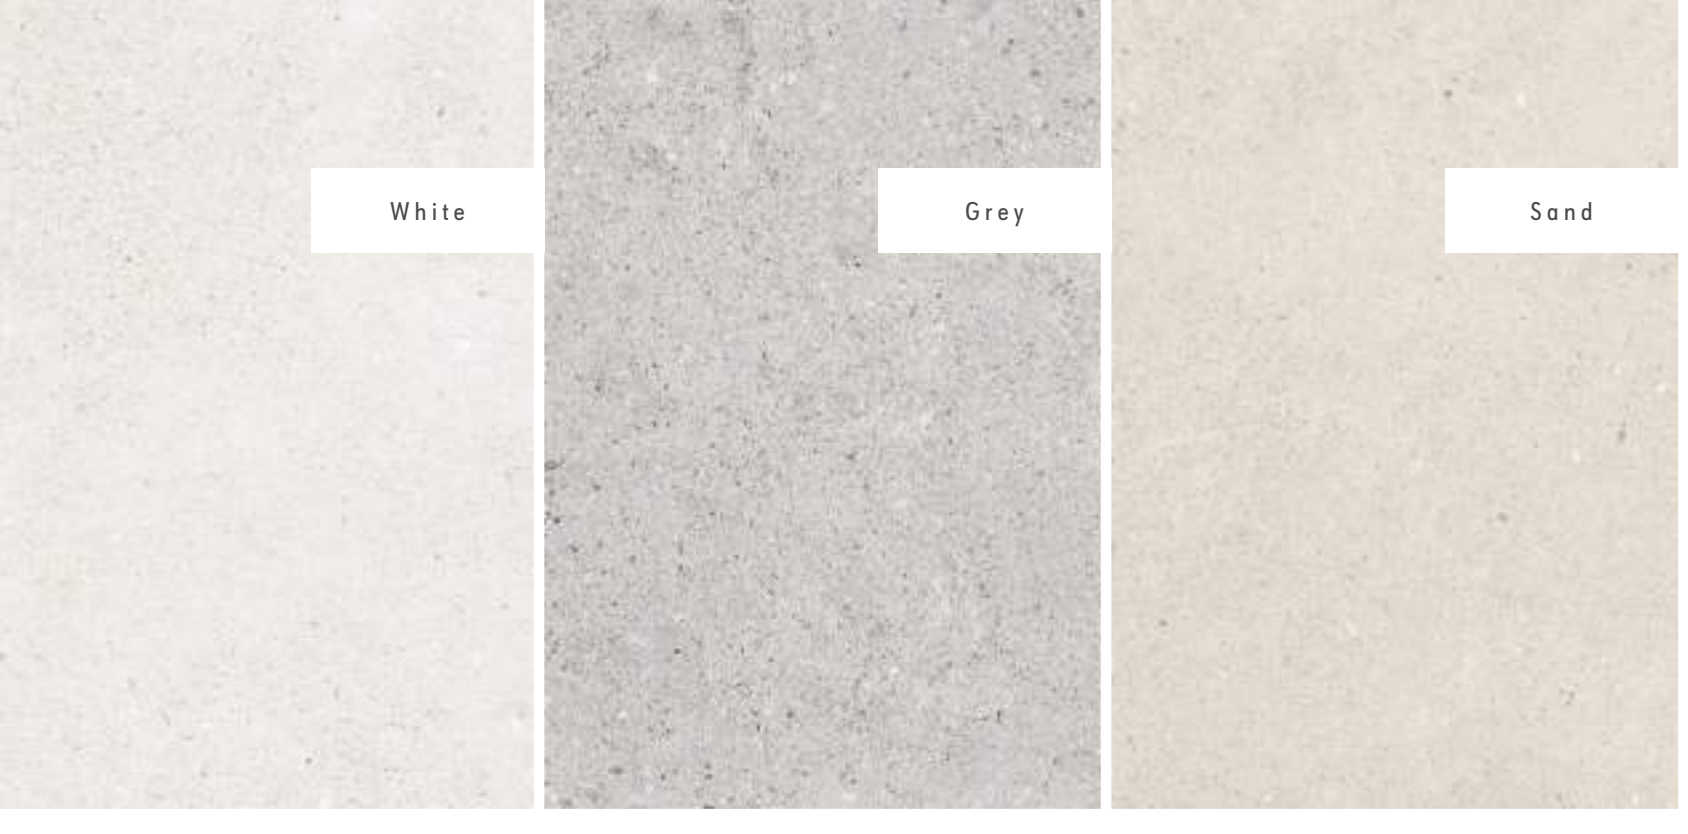

White

Grey

Sand

MACAN

PORCELÁNICO Y PASTA BLANCA · PORCELAIN & WHITE BODY

FORMATOS FORMATS