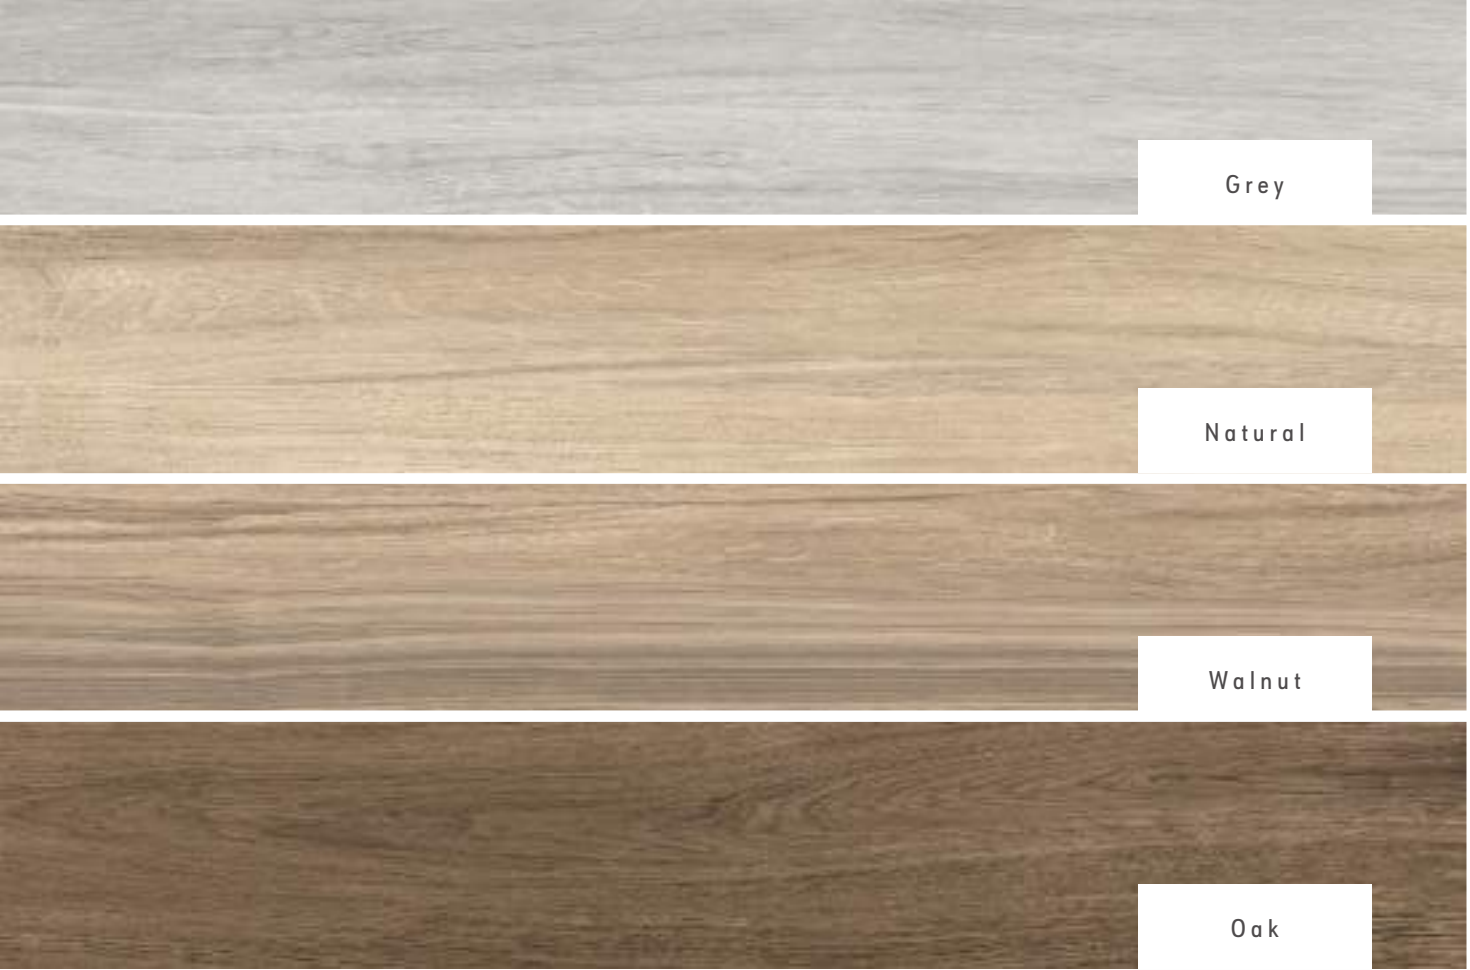

Grey

Natural

Walnut

Oak

ALABAMA LINE

20x120 8"x48"

PORCELAIN · PORCELÁNICO

20x120 · 8x48"
36 diseños / design

FORMATOS FORMATS

- **B114** Alabama Line Grey Matt 19,5x119,2 Rect.
- **B114** Alabama Line Natural Matt 19,5x119,2 Rect.
- **B114** Alabama Line Walnut Matt 19,5x119,2 Rect.
- **B114** Alabama Line Oak Matt 19,5x119,2 Rect.

- **B02** Alabama Line Grey Grip 19,5x119,2 Rect.
- **B02** Alabama Line Natural Grip 19,5x119,2 Rect.
- **B02** Alabama Line Walnut Grip 19,5x119,2 Rect.
- **B02** Alabama Line Oak Grip 19,5x119,2 Rect.