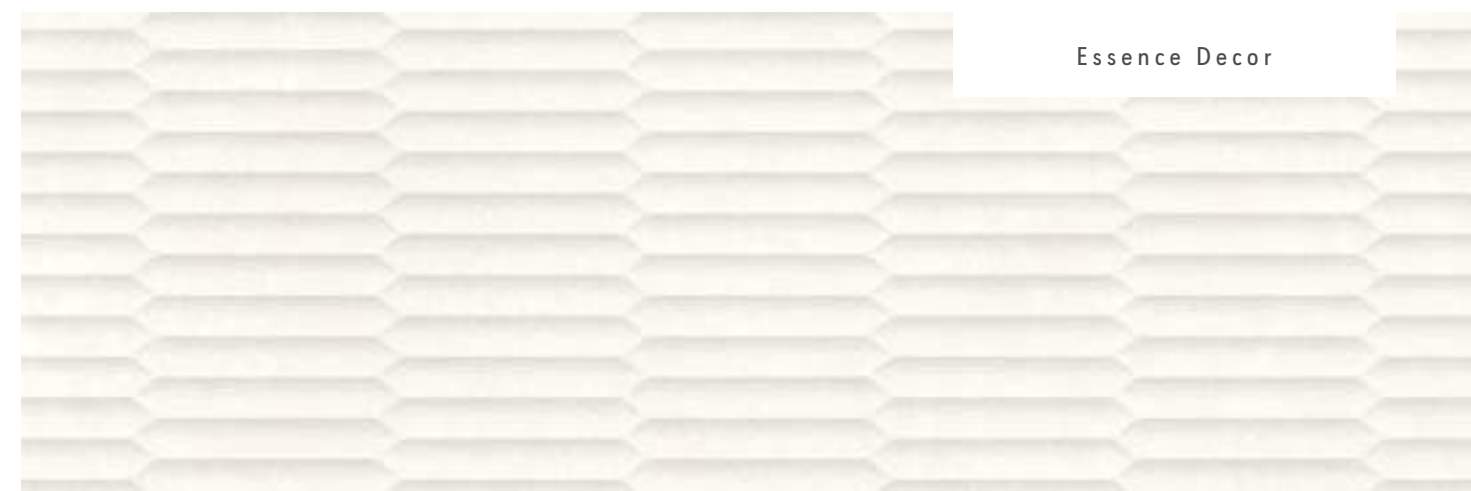

ESSENCE

30x90 12"x36" 60x60 24"x24"

PASTA BLANCA Y PORCELÁNICO · WHITE BODY & PORCELAIN

Confetti

Colores disponibles
Available colors

30x90 · 12x36"
24 diseños /design
Confetti 30x90 · 12x36"
6 diseño /design
60x60 · 24x24"
16 diseños /design

B69 Essence Blanc Matt 29,5x90 Rect.
B69 Essence Bleu Matt 29,5x90 Rect.
B69 Essence Gris Matt 29,5x90 Rect.
B69 Essence Ivoire Matt 29,5x90 Rect.
B69 Essence Ocre Matt 29,5x90 Rect.

B59 Confetti Ivoire Matt 29,5x90 Rect.
B59 Confetti Blanc Matt 29,5x90 Rect.

B59 Essence Blanc Decor Matt 29,5x90 Rect.
B59 Essence Bleu Decor Matt 29,5x90 Rect.
B59 Essence Gris Decor Matt 29,5x90 Rect.
B59 Essence Ivoire Decor Matt 29,5x90 Rect.
B59 Essence Ocre Decor Matt 29,5x90 Rect.

PAVIMENTO COORDINADO
COORDINATED FLOOR TILES

B60 Essence Ivoire Matt 59,5x59,5 Rect.
B60 Essence Ocre Matt 59,5x59,5 Rect.
B60 Essence Gris Matt 59,5x59,5 Rect.

PIEZAS ESPECIALES.
SPECIAL PIECES.

Rodapié romo. Skirting romano.
P31 8x59,5