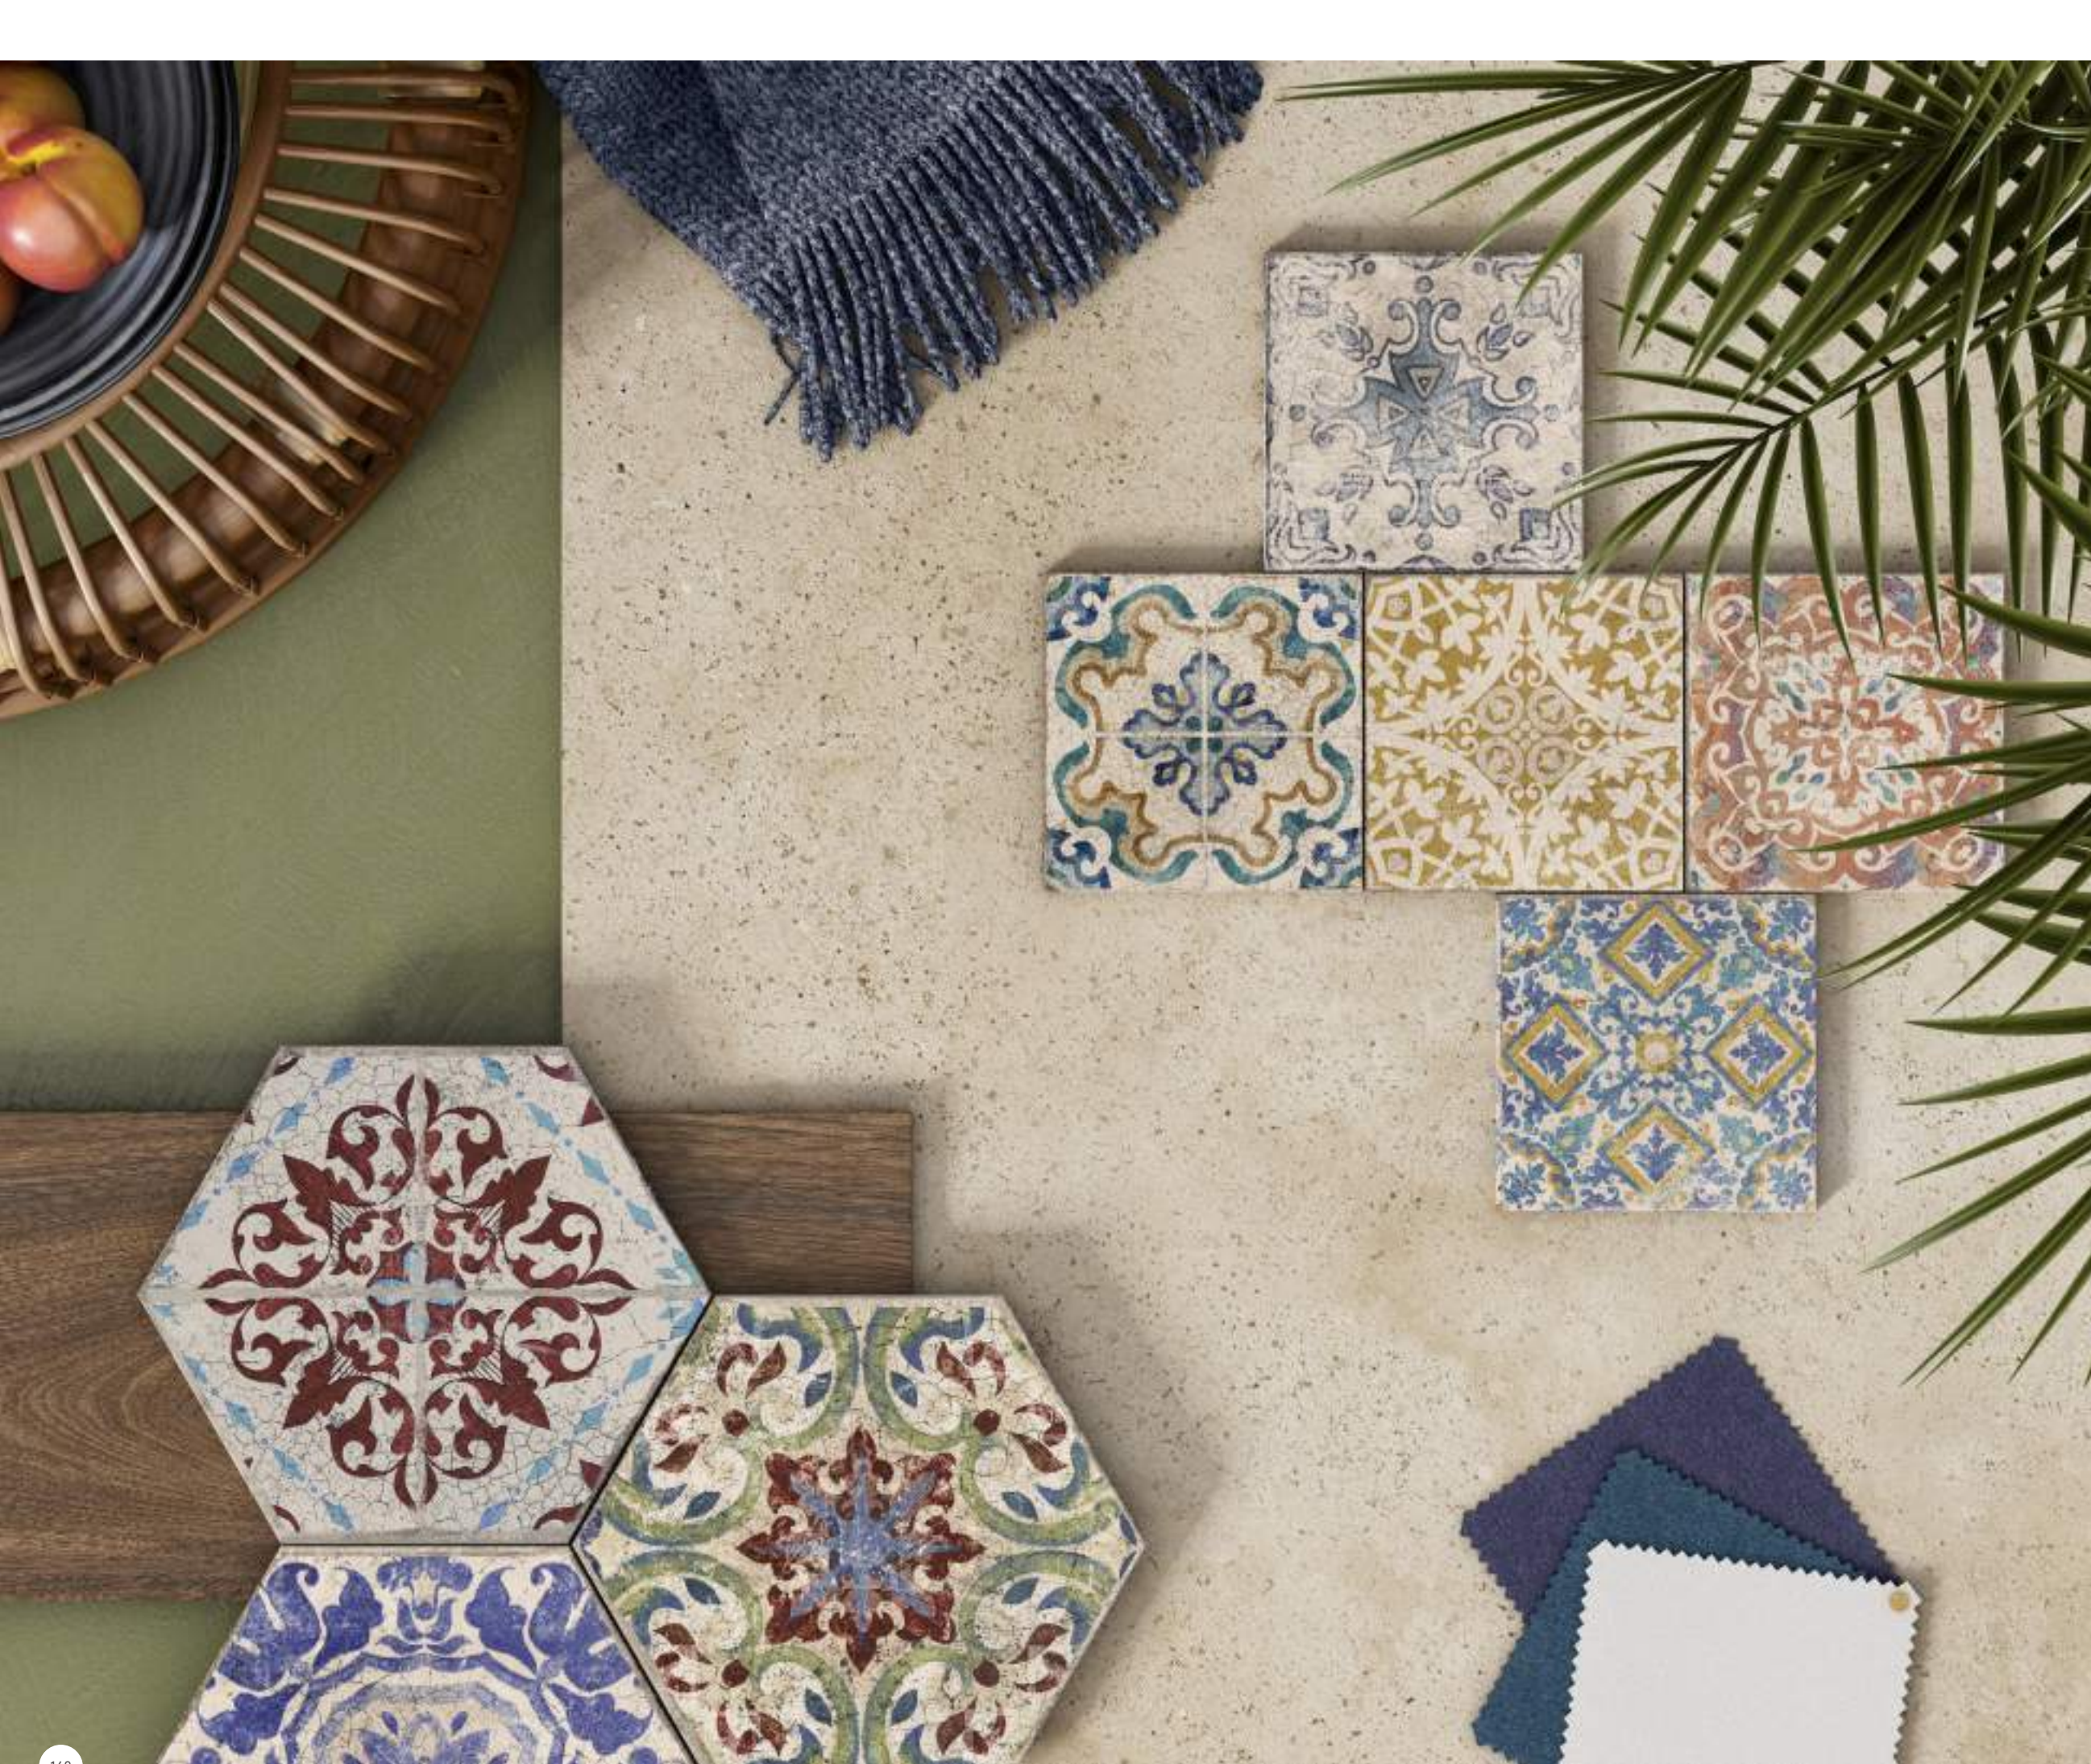

COLLECTION
STONES
COLECCIÓN DE PIEDRAS

AMSTERDAM	Porcelain	60x120 - 120x120	170
ATLÁNTIDA	Porcelain	60x120 - 90x90	172
AVENUE	Porcelain	30x60 - 75x150 - 60x60 - 60x120 - 120x120	176
<i>New</i> CAMPASPERO	Porcelain & White Body	30x90 - 60x60 - 60x120 - 120x120	180
HERMES	Porcelain	60x120 - 120x120	186
KAIROS	Porcelain & White Body	30x90 - 60x120 - 60x60 - 75x75	190
<i>New</i> MACAN	Porcelain & White Body	31,6x100 - 30x60 - 60x60 - 90x90 - 60x120 - 120x120	196
MAGNUM	Porcelain & White Body	30x90 - 60x60	204
MEMORIES	Porcelain & White Body	30x90 - 60x60	206
MYSTIC	Porcelain	60x120 - 75x75 - 23x27	208
<i>New</i> PIETRA CORAL	Porcelain & White Body	30x90 - 60x120 - 60x60 - 120x120	210
QUARTZITE	Porcelain	30x60 - 60x120 - 60x60 - 90x90 - 23x27	214
STONELIFE	Porcelain	30x60 - 60x120 - 60x60	218