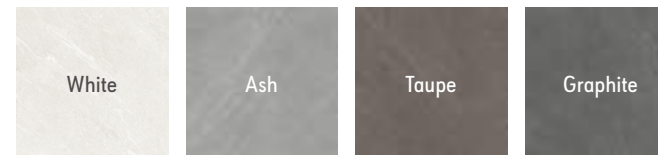

75x150 · 30x59"
8 diseños /design
60x120 · 24x48"
12 diseños /design
120x120 · 48x48"
6 diseños /design
60x60 · 24x24"
16 diseños /design
30x60 · 12x24"
20 diseños /design