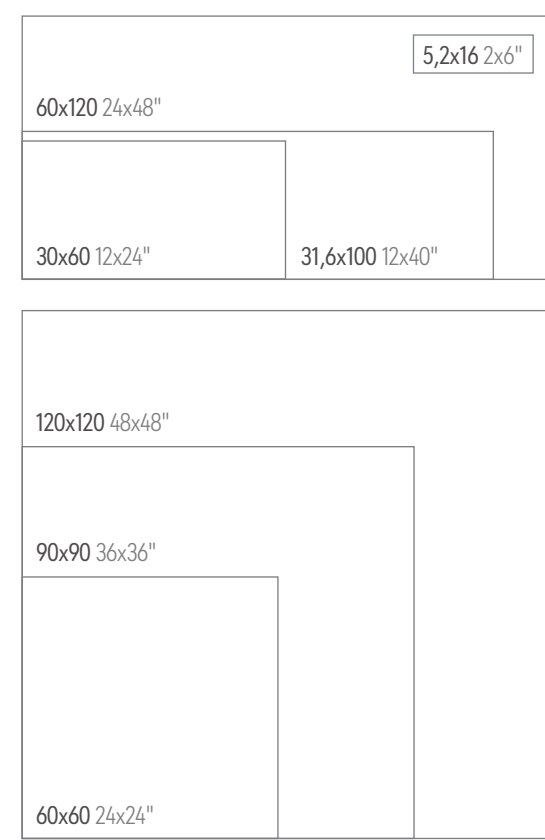

WALL
Macan Sand Matt 59,5x119,2 Rect. / Macan Sand Decor Matt 59,5x119,2 Rect.
FLOOR
Macan Sand Matt 59,5x119,2 Rect.

STONES COLLECTION

New
COLLECTION