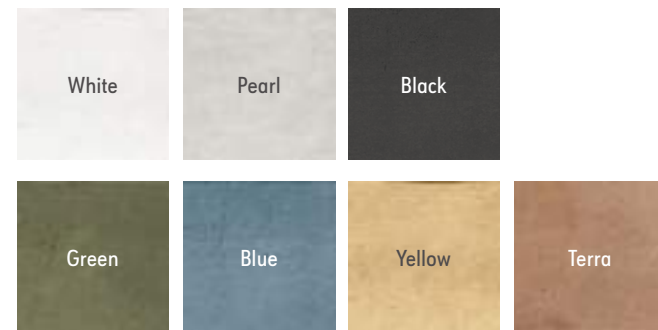

VITA

5,2x16 2"x6"

PASTA BLANCA · WHITE BODY

Colores disponibles Available colors

- B121 Vita White Matt 5,2x16
- B121 Vita Pearl Matt 5,2x16
- B121 Vita Black Matt 5,2x16
- B121 Vita Green Matt 5,2x16
- B121 Vita Blue Matt 5,2x16
- B121 Vita Yellow Matt 5,2x16
- B121 Vita Terra Matt 5,2x16

- B121 Vita White Shiny 5,2x16
- B121 Vita Pearl Shiny 5,2x16
- B121 Vita Black Shiny 5,2x16
- B121 Vita Green Shiny 5,2x16
- B121 Vita Blue Shiny 5,2x16
- B121 Vita Yellow Shiny 5,2x16
- B121 Vita Terra Shiny 5,2x16