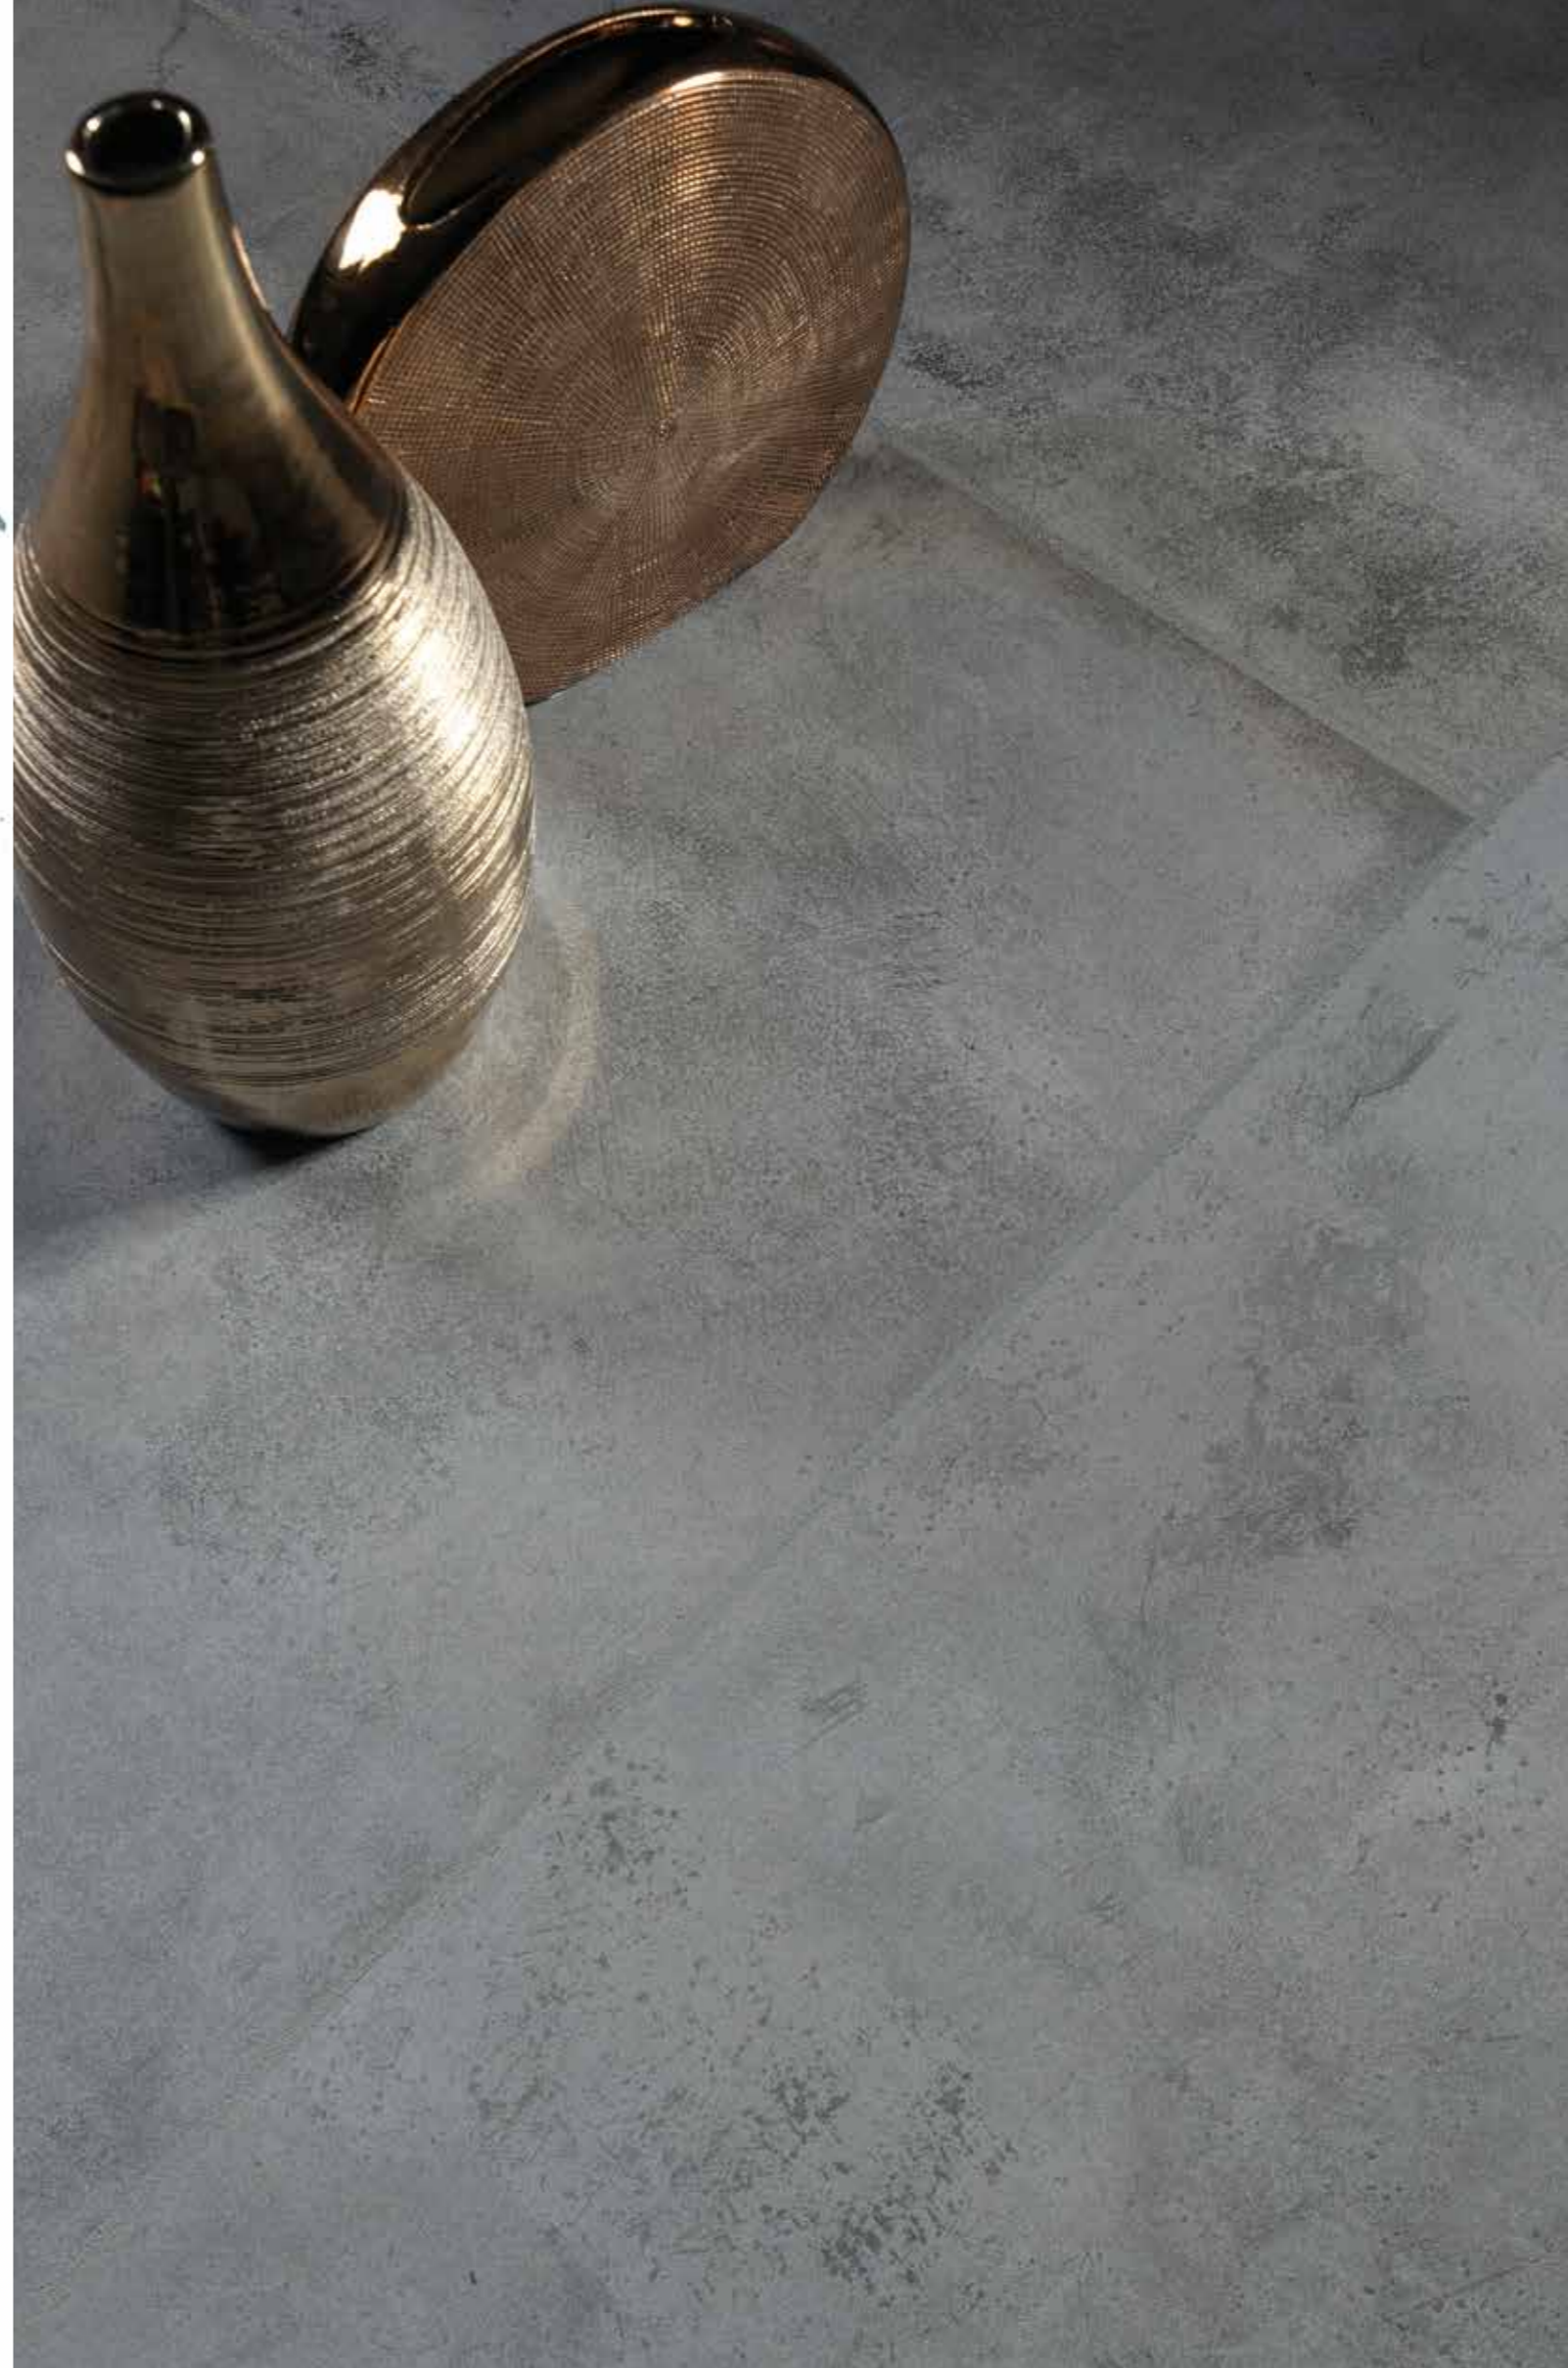

AVIO

Una tonalità decisamente inusuale ma allo stesso tempo rilassante, una sfumatura dal carattere sofisticato perfetta per quanti sono alla ricerca di una nota di unicità nella scelta di finiture e texture metropolitane.

A decidedly unusual yet soothing shade, with a sophisticated character that is perfect for those looking for a touch of uniqueness in their choice of metropolitan finishes and textures.

Une teinte à la fois inhabituelle et apaisante, une nuance au caractère sophistiqué idéale pour ceux qui choisissent des finitions et textures métropolitaines au caractère unique.

Ein ausgesprochen ungewöhnlicher, aber dennoch beruhigender Farbton, mit einem raffinierten Charakter, der sich perfekt für diejenigen eignet, die bei der Wahl der Oberflächen und Texturen ihrer Metropolen einen Hauch von Einzigartigkeit suchen.