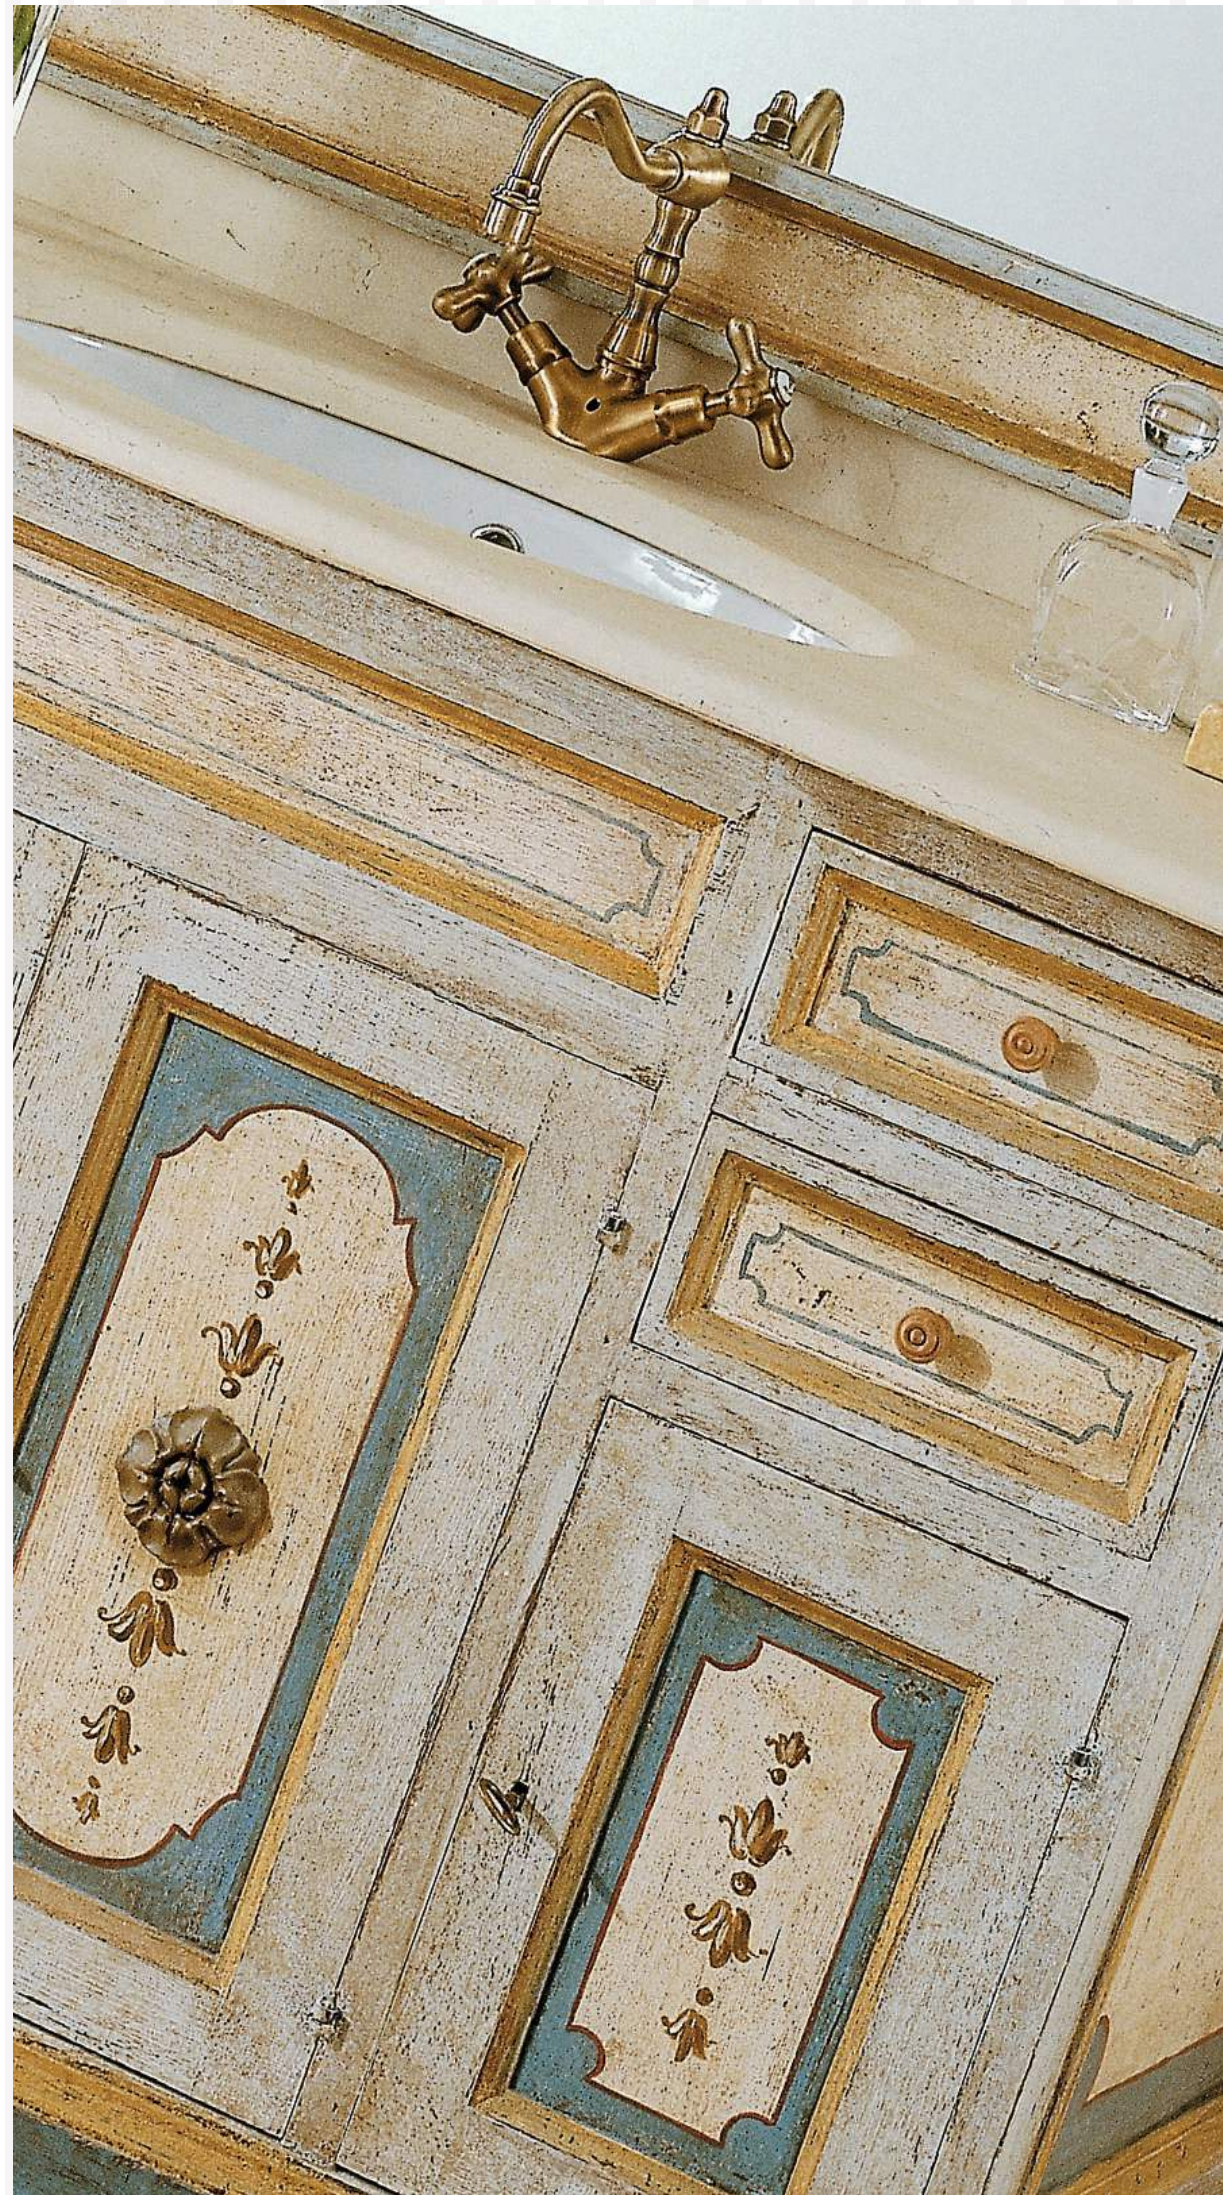

VENTOTENE

Mobile e specchiera in legno decorato a mano decoro "Ventotene"
Piano in marmo bianco perlino
Settimino in legno decorato a mano decoro "Ventotene"

Base cabinet and wall mirror in hand-decorated wood, "Ventotene" decoration
Vanity top in pearl white marble
Seven-drawers chest in hand-decorated wood, "Ventotene" decoration

Mobile - Cabinet l.125 h.200 p.60
Settimino - Seven-drawers chest l.43 h.130 p.30