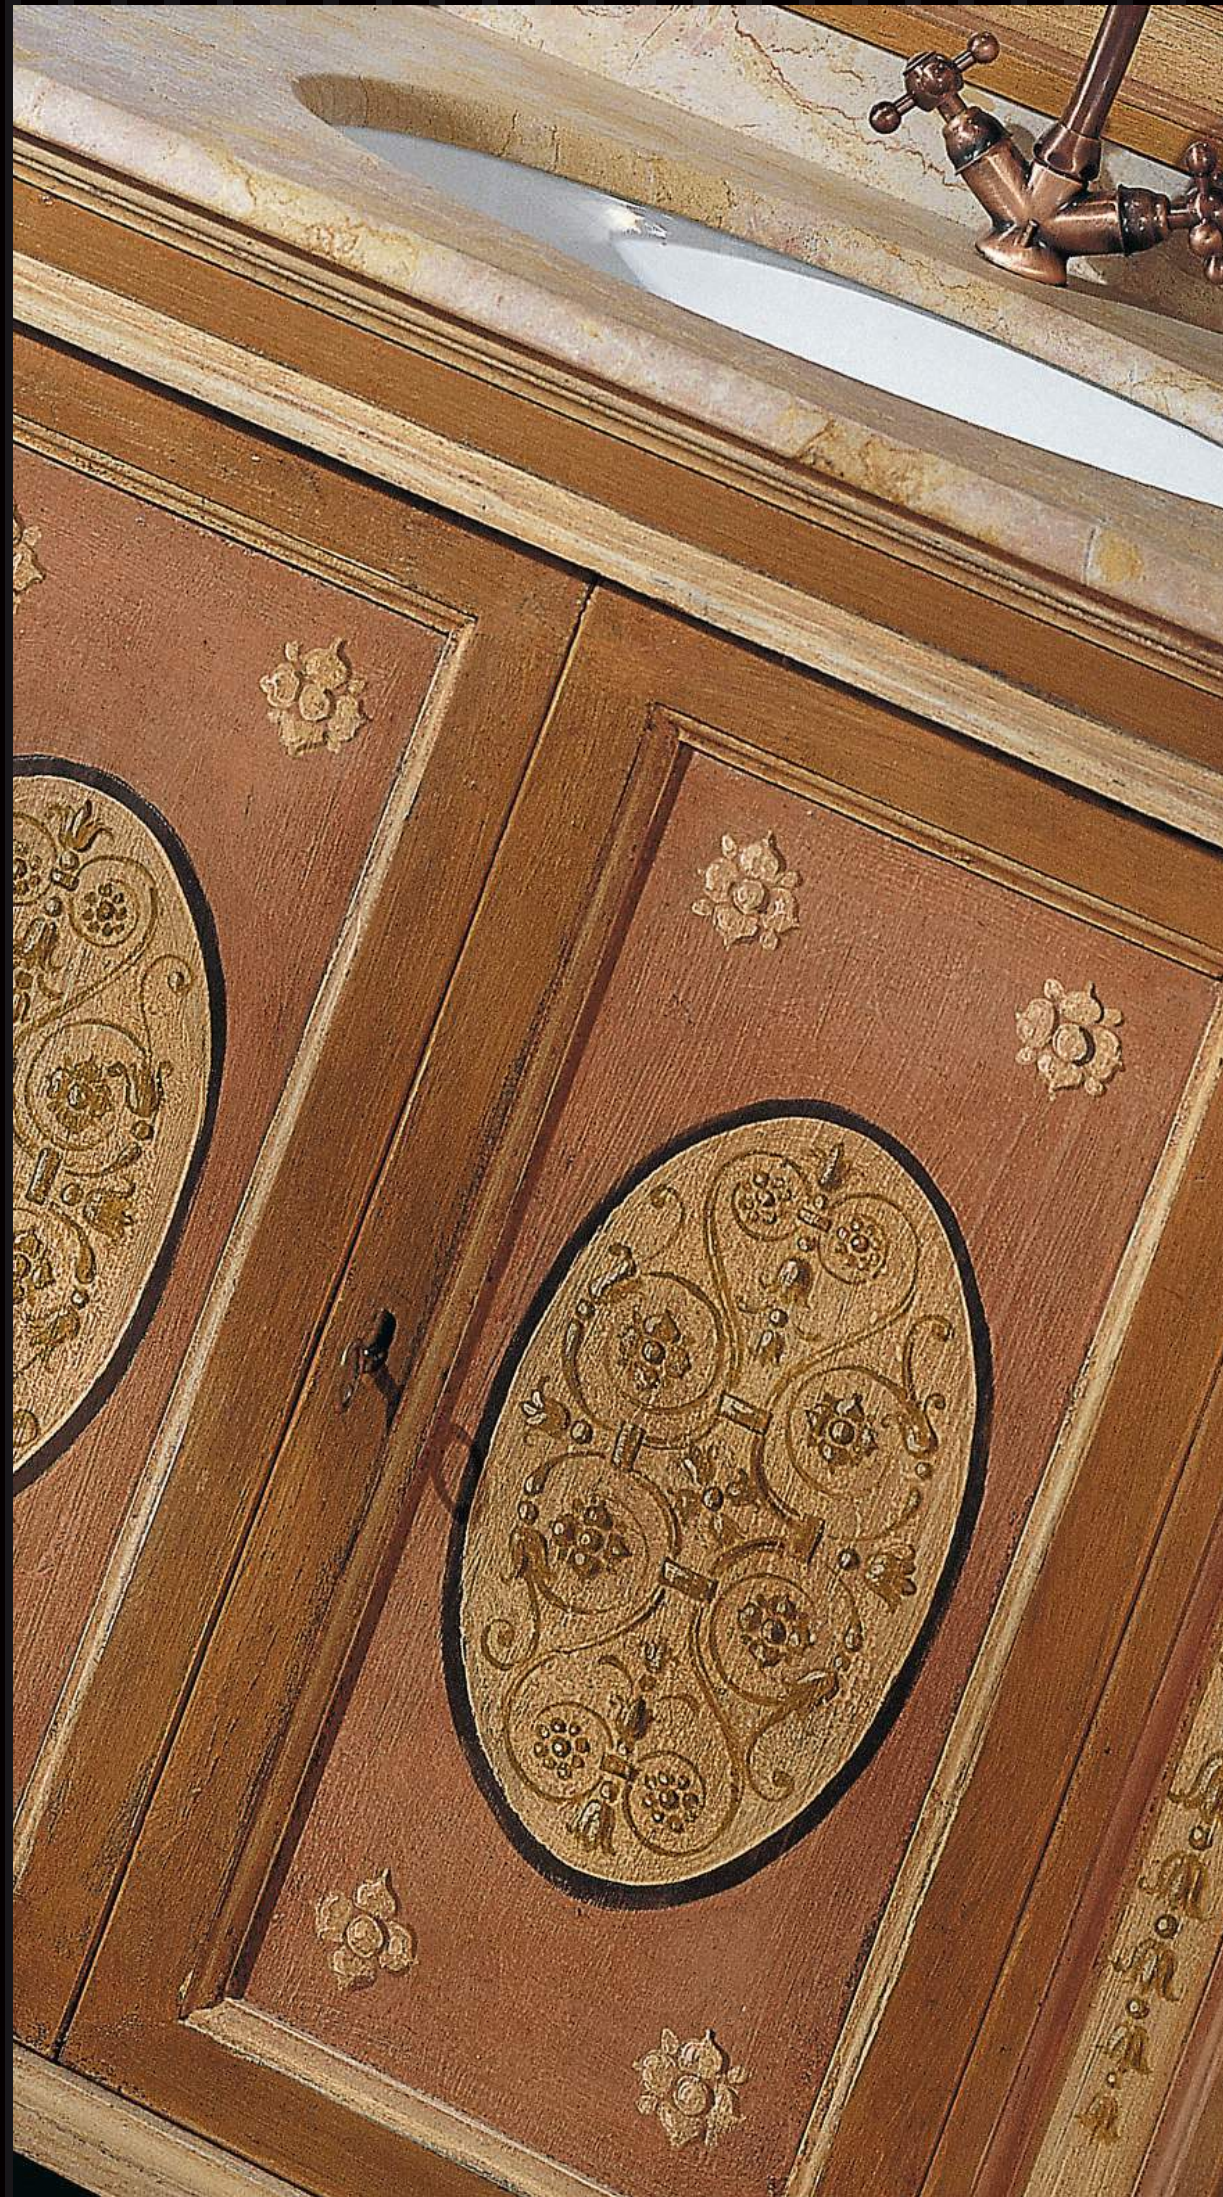

MONTECRISTO

Mobile e specchiera in legno decorato a mano decoro "Montecristo"
Piano in marmo giallo Egiziano

Base cabinet and wall mirror in hand-decorated wood, "Montecristo" decoration
Vanity top in Egiziano yellow marble

Mobile - Cabinet 1.90 h.202 p.60