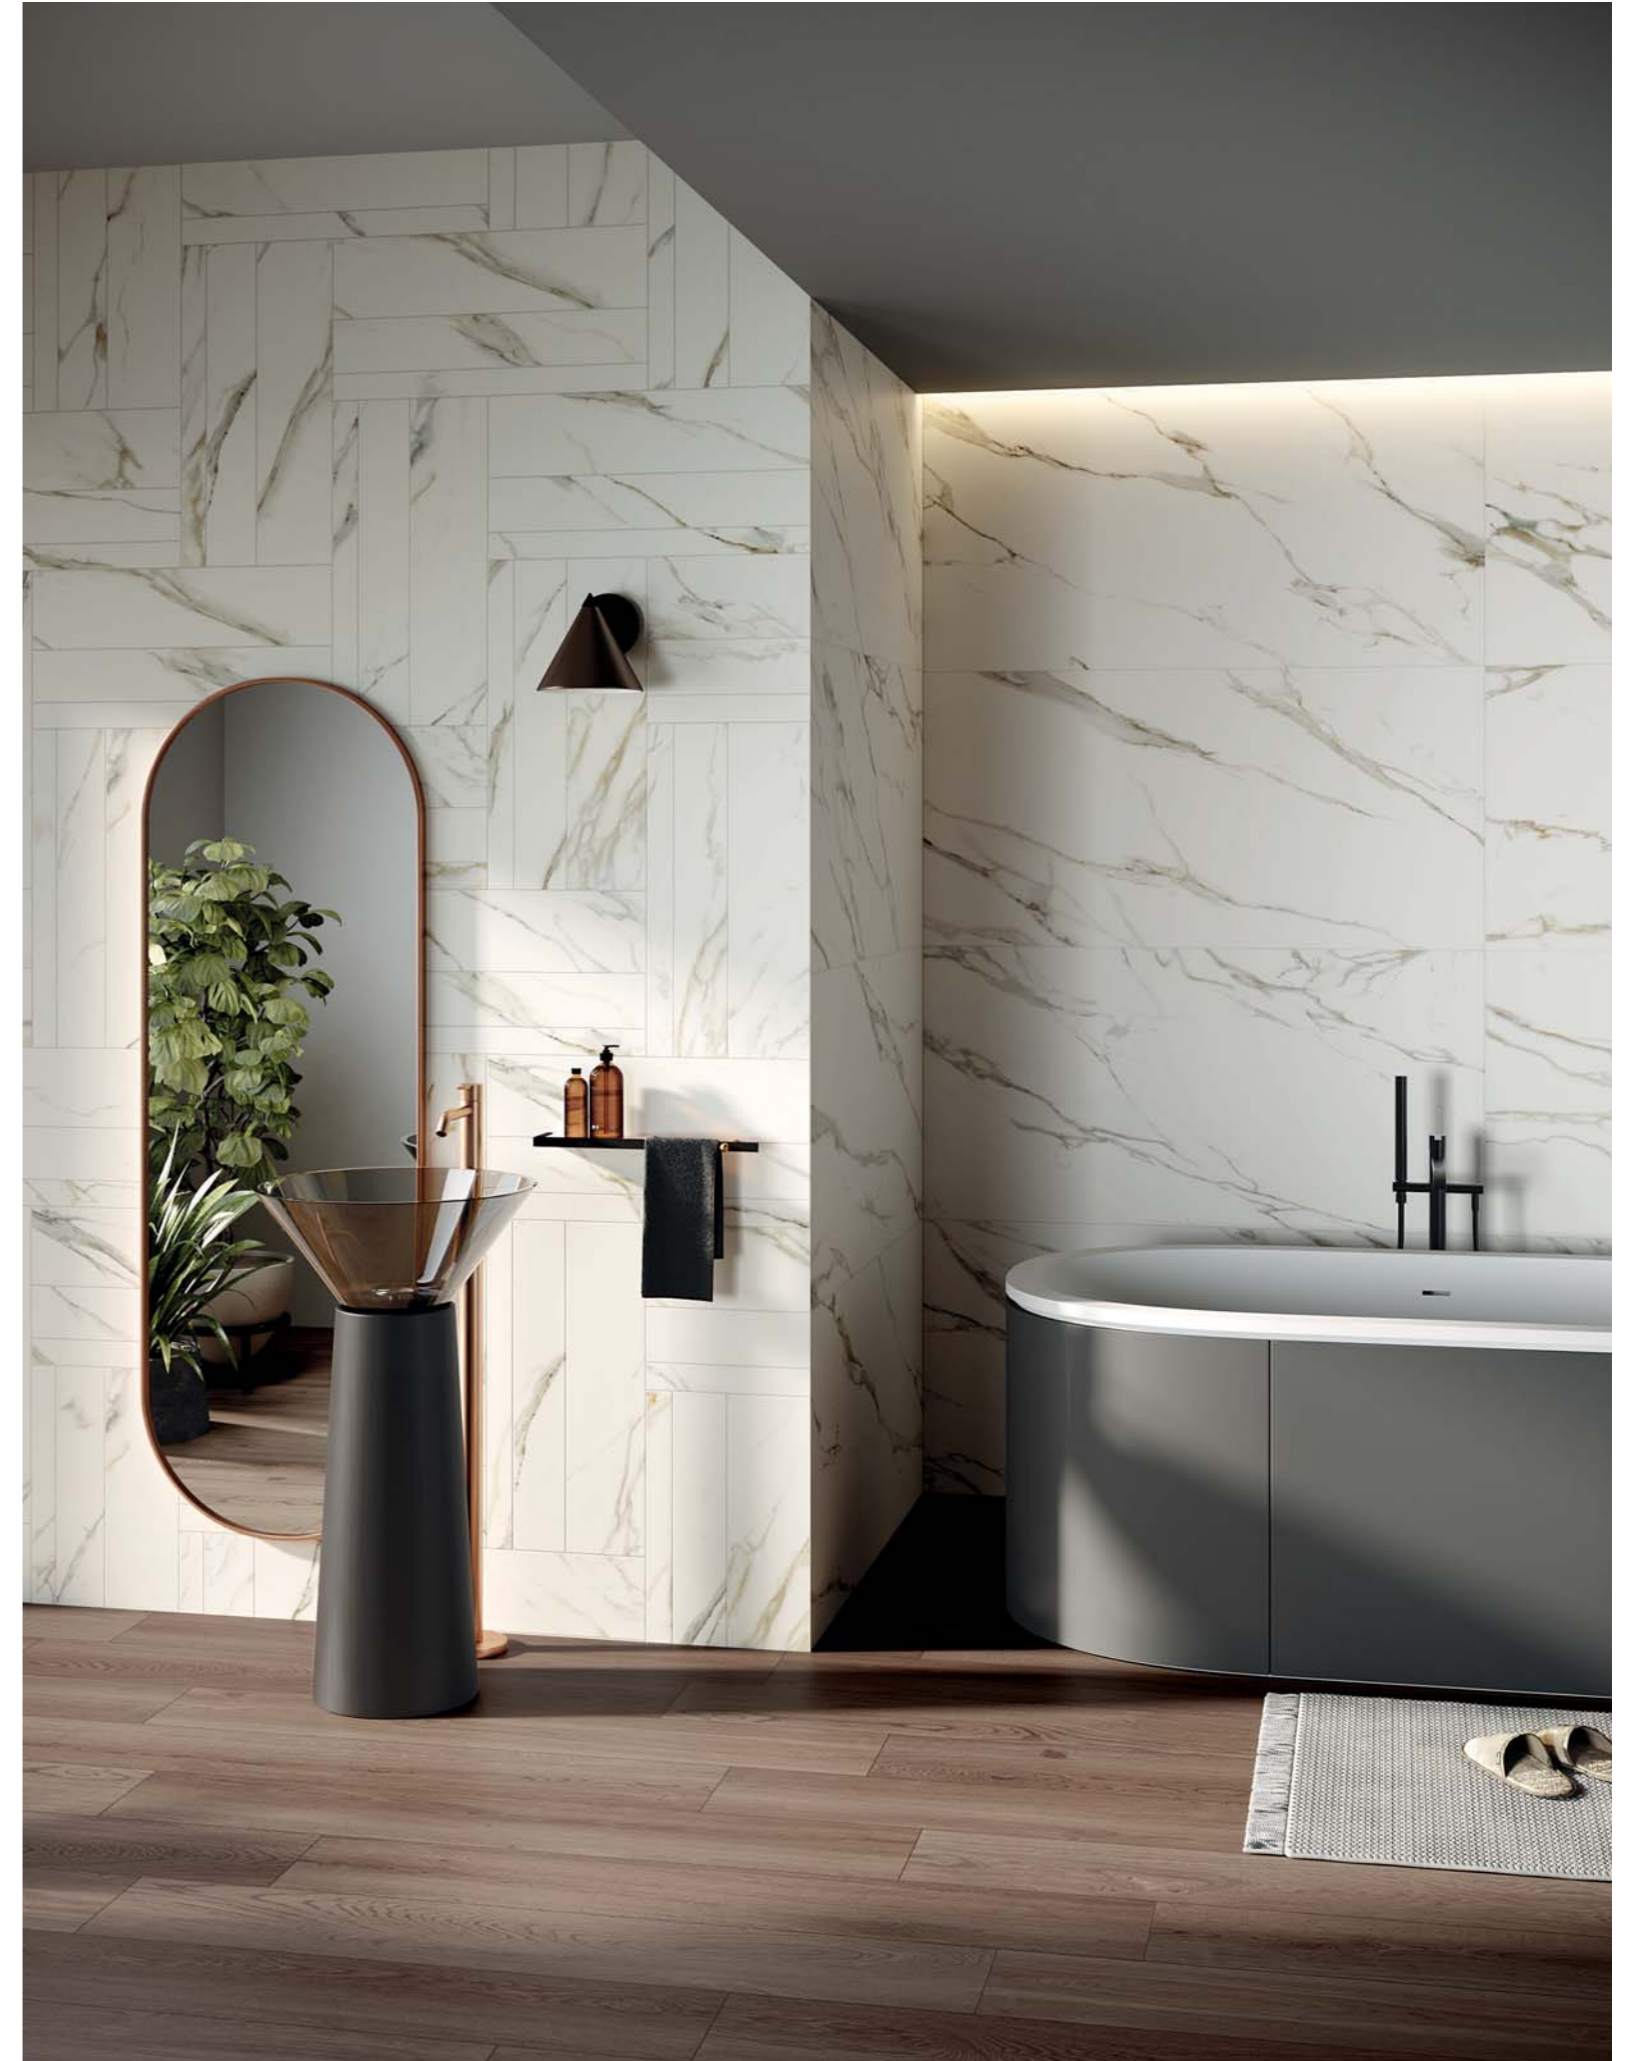

floor
POETRY WOOD OAK 20x120

wall
SENSI SIGNORIA CALACATTA MICHELANGELO NAT. 60x120
MIX SIZES NAT. 30x60