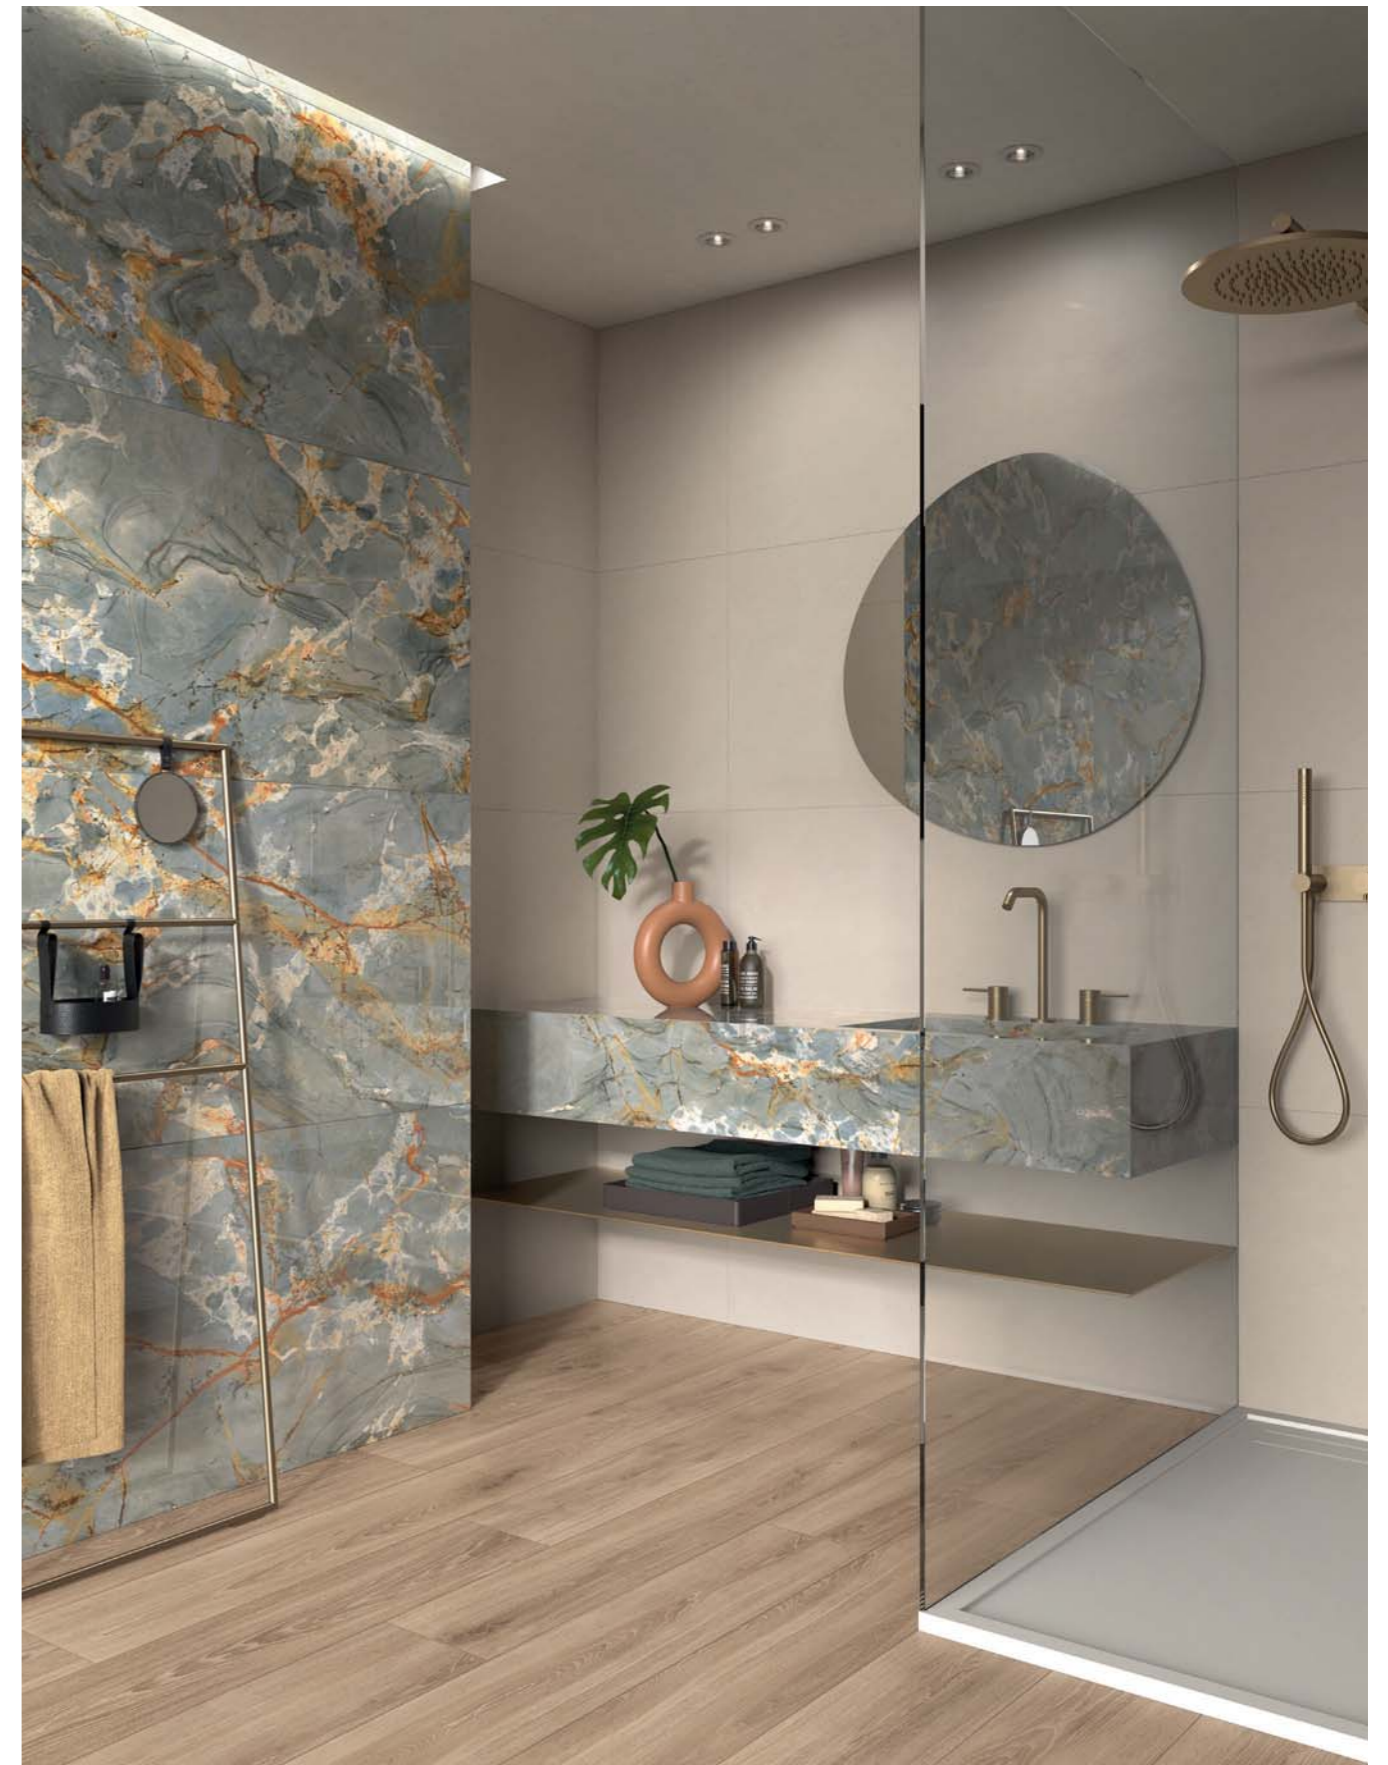

wall
ROMA IMPERIALE LUX 60x120
WIDE&STYLE ALABASTER 60x120

washbasin
ROMA IMPERIALE LUX

floor
ECO CHIC NATURALE 20x120