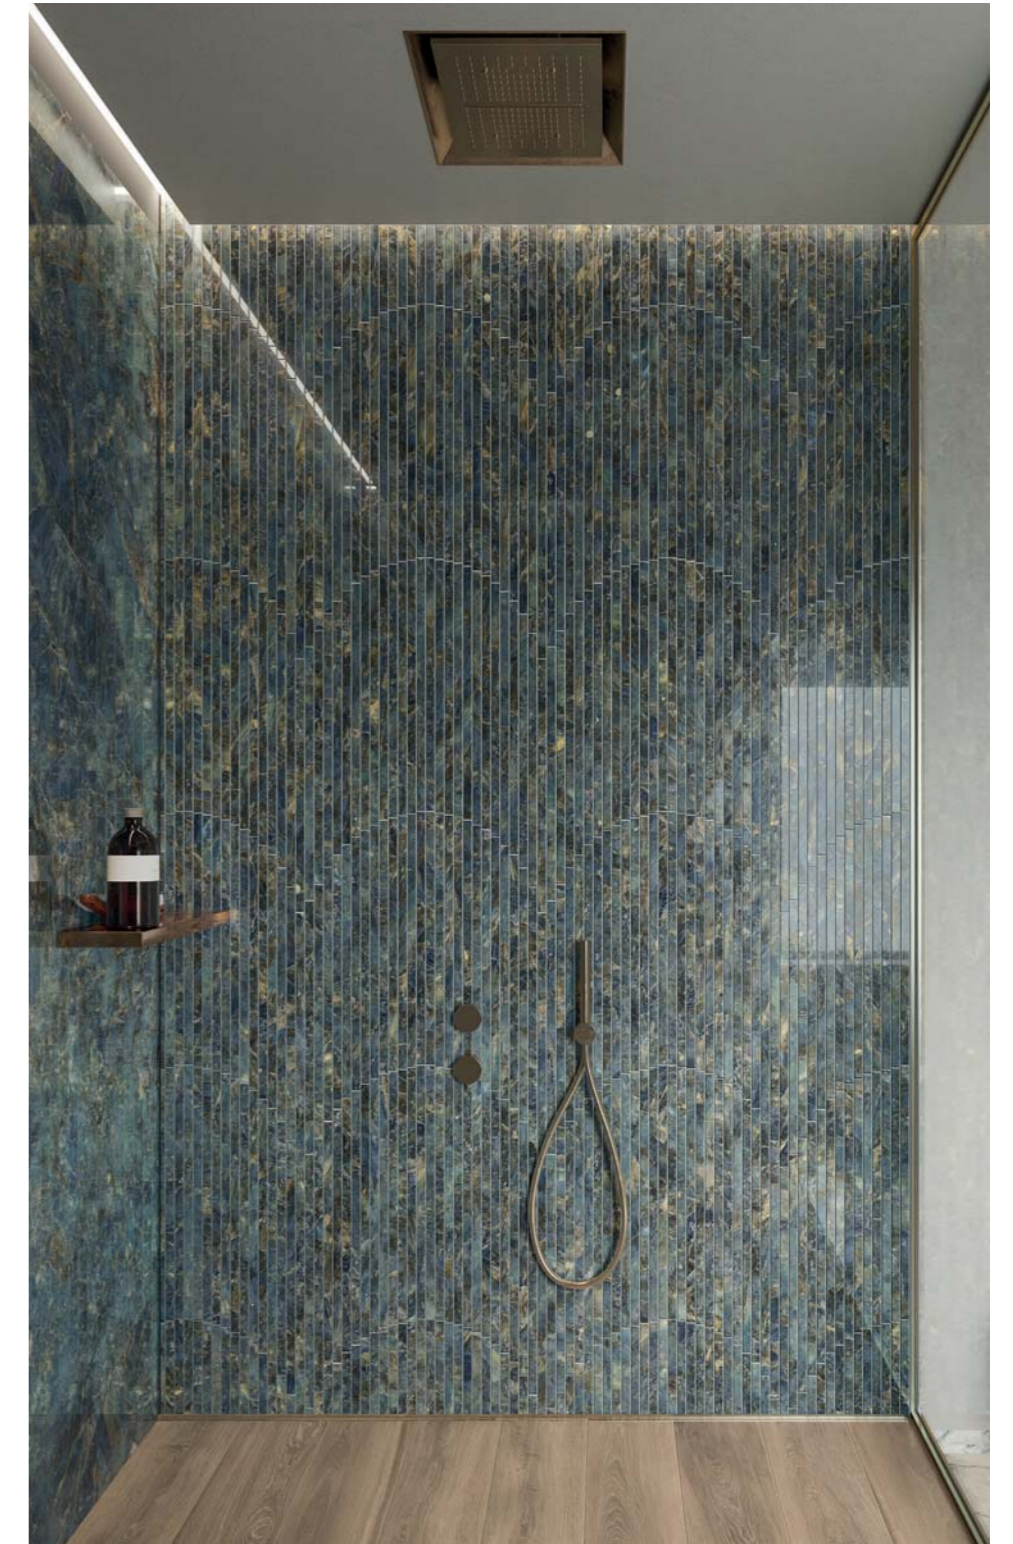

wall
LILAC GREY SOFT CP3 360x280

floor
LILAC GREY NAT 60x120

bathdesign - washbasin
LILAC GREY SOFT 120x280

wall
LABRADORITE LUX 120x280
MOS. VENTAGLIO LABRADORITE LUX

floor
LILAC GREY NAT 60x120
ECO CHIC AVANA 20x120