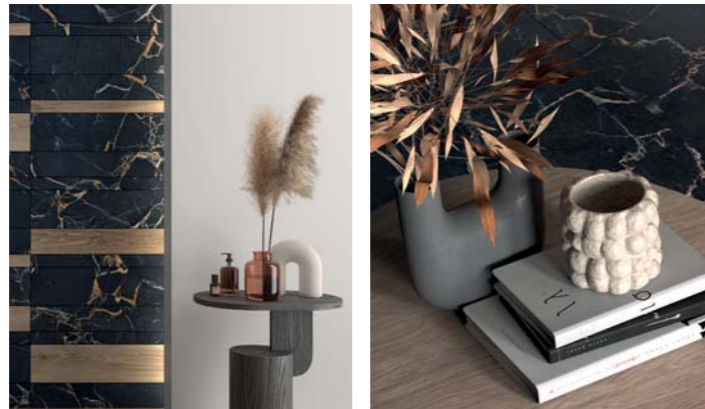

NATURAL STYLE

NATURALEZZA È LA PAROLA D'ORDINE DI QUESTA CASA. RICERCATE VARIETÀ DI MARMO DALLE VENATURE AMBRATE SI FONDONO CON LA PIACEVOLE SENSAZIONE DI CALORE TIPICA DEL LEGNO.

THIS HOME STANDS OUT FOR ITS NATURAL APPEAL. SOPHISTICATED VARIETIES OF MARBLE WITH AMBER VEINS COORDINATE PERFECTLY WITH THE PLEASANT WARMTH OF WOOD.

floor
PORT GOLD NAT 60x120

kitchen and table
ABKSTONE ESSENCE AVANA 6/20 mm
ABKSTONE ICEBERG SOFT 6 mm