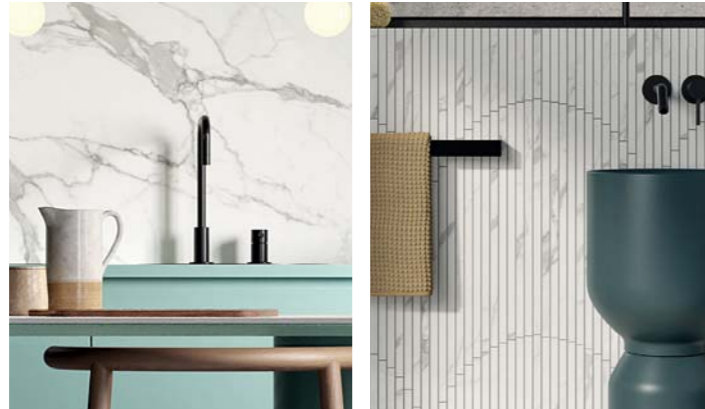

LIFE IN COLOR