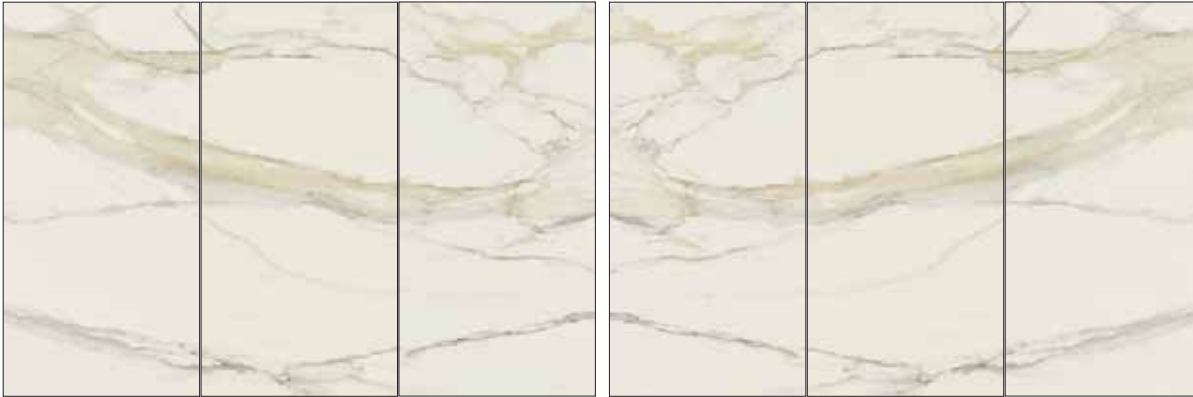

CALACATTA GOLD

CHAIN MATTE A+B+C 360x240 (141^{1/2}"x94^{3/8}") (9000188)
CHAIN GLOSSY A+B+C 360x240 (141^{1/2}"x94^{3/8}") (9000179)

CALACATTA GOLD

CHAIN MATTE F+E+D 360x240 (141^{1/2}"x94^{3/8}") (9000189)
CHAIN GLOSSY F+E+D 360x240 (141^{1/2}"x94^{3/8}") (9000180)

Es. posa A

120x240 (47^{1/8}"x94^{3/8}")
CHAIN A MATTE
CHAIN A GLOSSY

120x240 (47^{1/8}"x94^{3/8}")
CHAIN B MATTE
CHAIN B GLOSSY

120x240 (47^{1/8}"x94^{3/8}")
CHAIN C MATTE
CHAIN C GLOSSY

120x240 (47^{1/8}"x94^{3/8}")
CHAIN F MATTE
CHAIN F GLOSSY

120x240 (47^{1/8}"x94^{3/8}")
CHAIN E MATTE
CHAIN E GLOSSY

120x240 (47^{1/8}"x94^{3/8}")
CHAIN D MATTE
CHAIN D GLOSSY