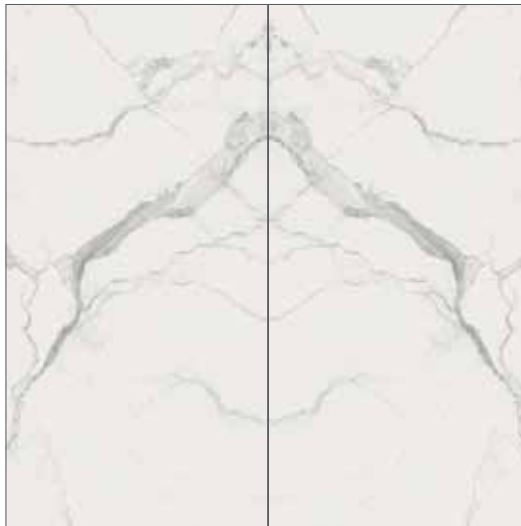

160x320 (62^{7/8}"x125^{3/4}")
OPEN BOOK A SOFT
OPEN BOOK A GLOSSY

160x320 (62^{7/8}"x125^{3/4}")
OPEN BOOK B SOFT
OPEN BOOK B GLOSSY

Es. posa B

Es. posa C

Es. posa D

STATUARIO

CHAIN SOFT A+B+C 360x240 (141 1/2"x94 3/8") (9000167)
 CHAIN GLOSSY A+B+C 360x240 (141 1/2"x94 3/8") (9000168)