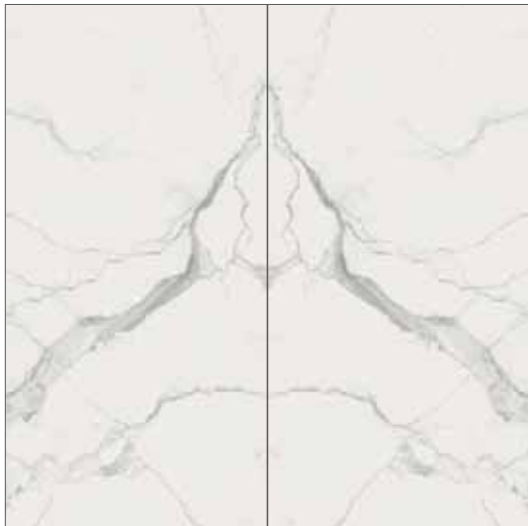

160x320 (62^{7/8}"x125^{3/4}")
OPEN BOOK A SOFT
OPEN BOOK A GLOSSY

160x320 (62^{7/8}"x125^{3/4}")
OPEN BOOK B SOFT
OPEN BOOK B GLOSSY

Es. posa B

Es. posa C

Es. posa D

STATUARIO

CHAIN SOFT A+B+C 360x240 (141 1/2"x94 3/8") (9000167)
 CHAIN GLOSSY A+B+C 360x240 (141 1/2"x94 3/8") (9000168)