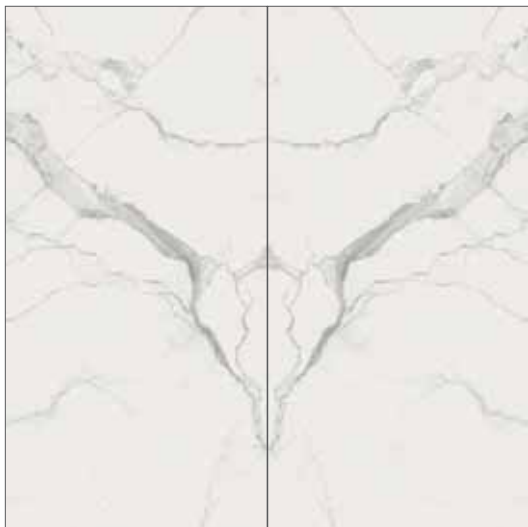

160x320 (62^{7/8}"x125^{3/4}")
OPEN BOOK A SOFT
OPEN BOOK A GLOSSY

160x320 (62^{7/8}"x125^{3/4}")
OPEN BOOK B SOFT
OPEN BOOK B GLOSSY

Es. posa B

Es. posa C

Es. posa D

STATUARIO

CHAIN SOFT A+B+C 360x240 (141 1/2"x94 3/8") (9000167)
 CHAIN GLOSSY A+B+C 360x240 (141 1/2"x94 3/8") (9000168)