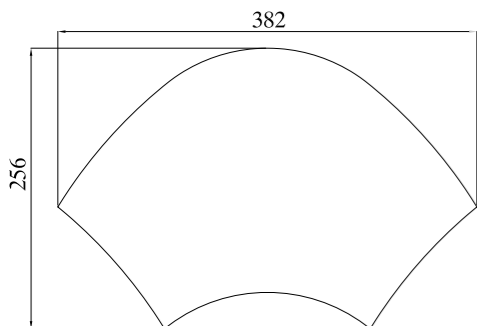

30x30
29,75 x 29,75 cm
11.71" x 11.71"

Instinto White

Floor and Walls 6 mm

Instinto White Natural 120X260	G-3365
Instinto White Natural 60X260	G-3365
Instinto White Natural 120X120	G-3365

Floor and Walls 7,4 mm

Instinto White Natural 90X90	G-1298
Instinto White Lappato 90X90	G-1330
Instinto White Natural 45X90	G-1202
Instinto White Lappato 45X90	G-1234
Instinto White Rescato 45X90	G-1234

Instinto
Lappato
Flake

Floor And Walls 7,4 mm

Instinto Taupe Lappato Flake
Instinto White Lappato Flake

G-1708
G-1708

Mosaico Flake 7,4mm

25x25
25,09 x 25,09 cm
9,87" x 9,87"

Instinto White Rescato

Floor and Walls 7,4 mm

Instinto White Rescato 45X90