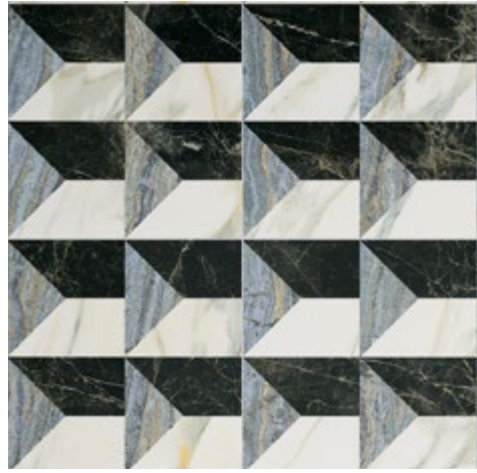

Ocean Blue
Decor
Polished