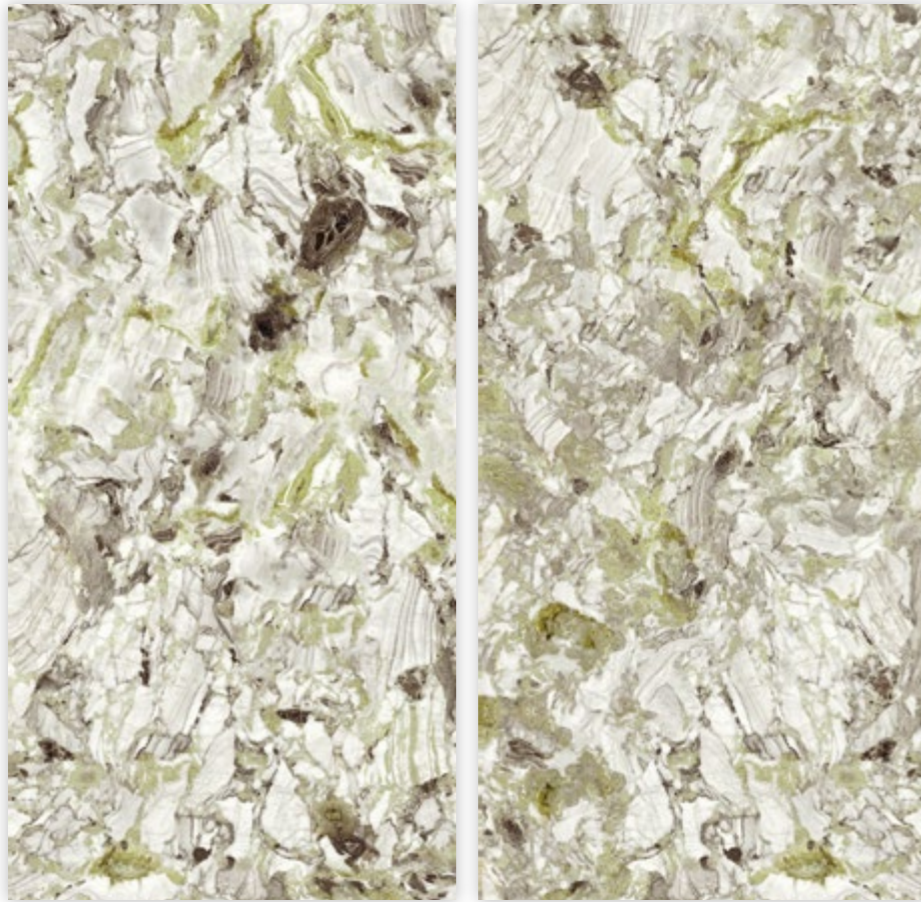

Ice Jade Green Polished Mix / Natural Mix

Floor and Walls 6 mm

Ice Jade Green Polished Mix 120x260 G-3467

Ice Jade Green Polished Mix 120x120 G-3467

Floor and Walls 7 mm

Ice Jade Green Polished 60x120 G-1442

Ice Jade Green Natural 60x120 G-1352

Ice Jade Green Polished 60x60 G-1298