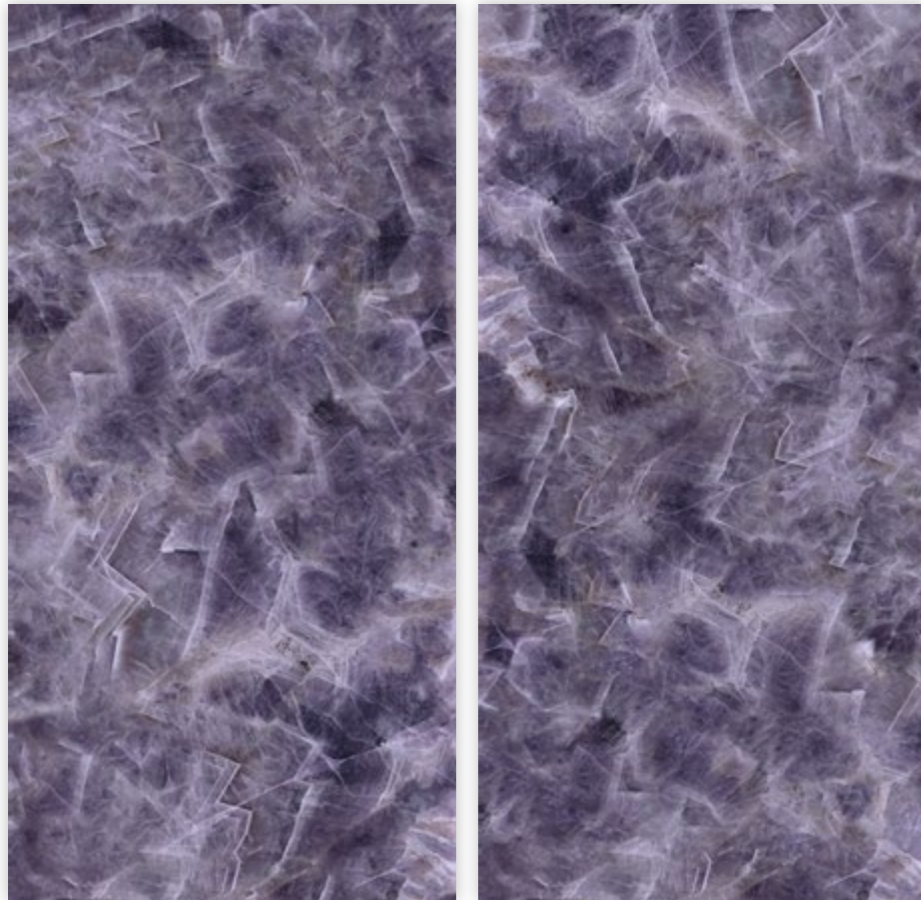

Amethyst Purple Polished

Floor and Walls 7 mm
Amethyst Purple Polished 60x120 G-1442
Amethyst Purple Polished 60x60 G-1298