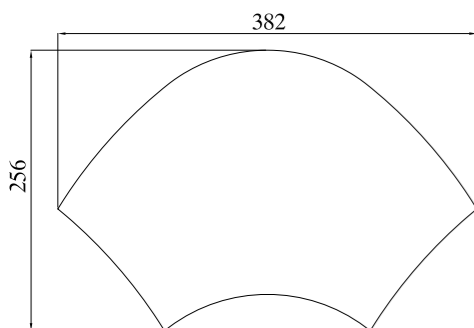

G-1708

Mosaico Flake 7 mm

25x25
25,09 x 25,09 cm
9,87" x 9,87"