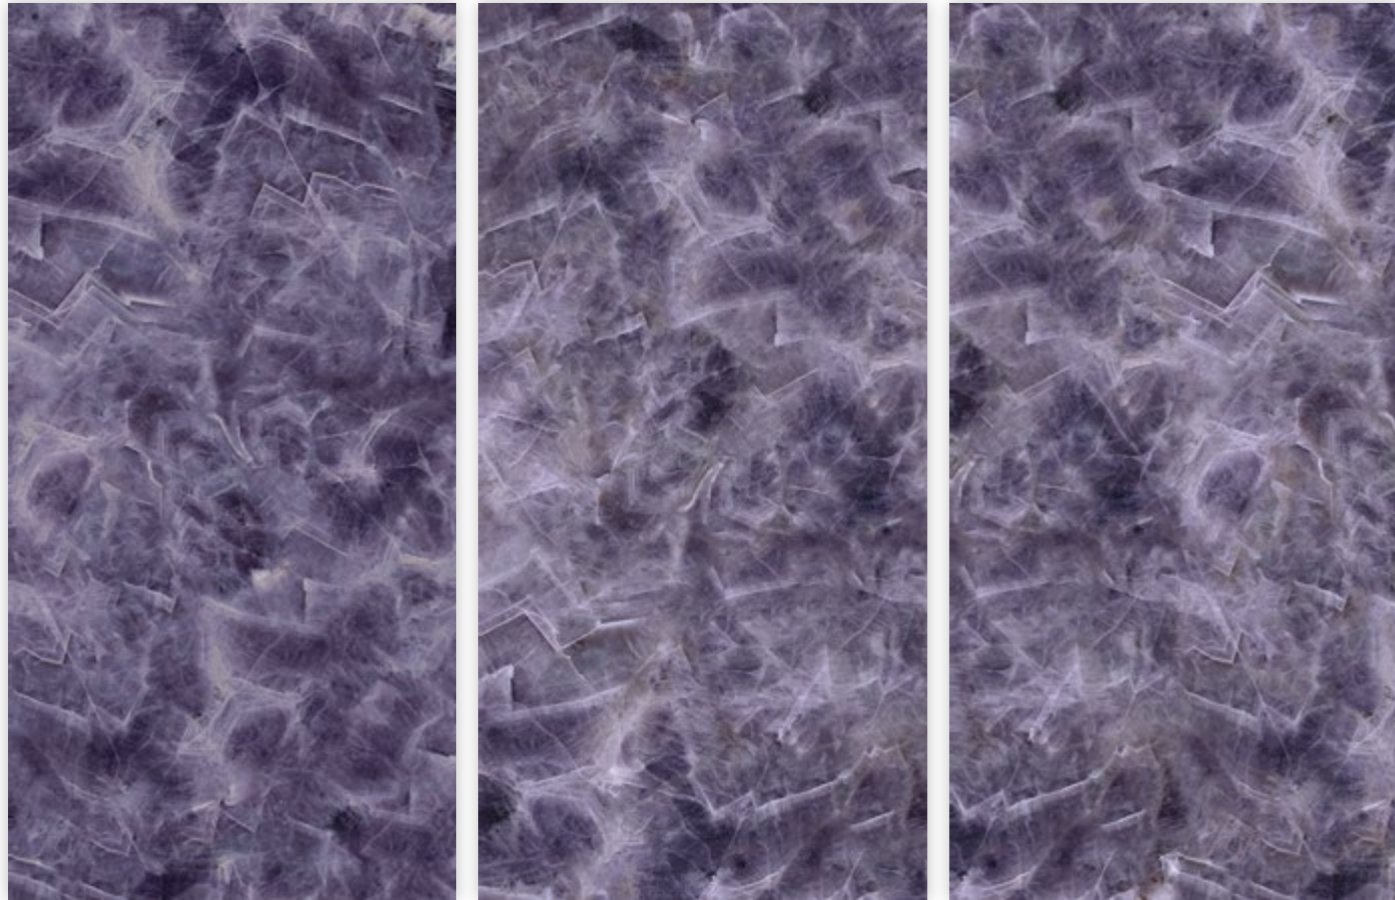

Amethyst Purple Polished

Floor and Walls 7 mm
Amethyst Purple Polished 60x120 G-1442
Amethyst Purple Polished 60x60 G-1298