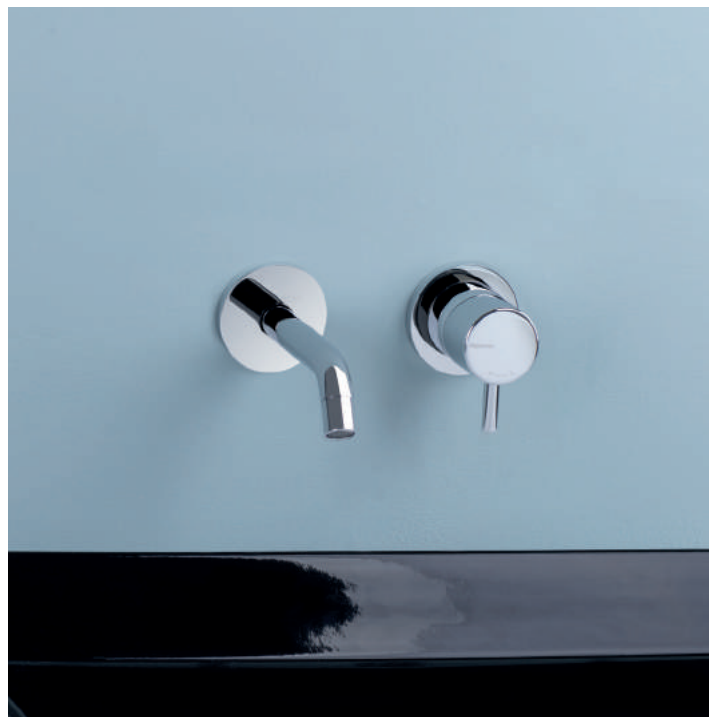

REVERSO

design  
Ritmonio Design Lab

Q0BA6021CRL

Q0BA6020CRL

Q0BA6025CRL

Q0BA6013SPSXCR

Q0BA6014SXCR

Q0BA6030CRL | 72D001CRL | E0BA0162CRL | RCMB063H1CRL

REVERSO

Q0BA6032CRL

Q0BA6432CRL

Q0BA6436CRL | 7CB003CRL

Q0BA6150CRL | Q0BA6040S/P | Q0BA6040CRL

Q0BA6150CRL | Q0BA6068CRL | 75A004CRL | 74W005CRL | Q0BA6070CRL | 72D001CRL | RCMB063H1CRL | E0BA0173CRL

PR28HB203CRL | PR28HD102CRL