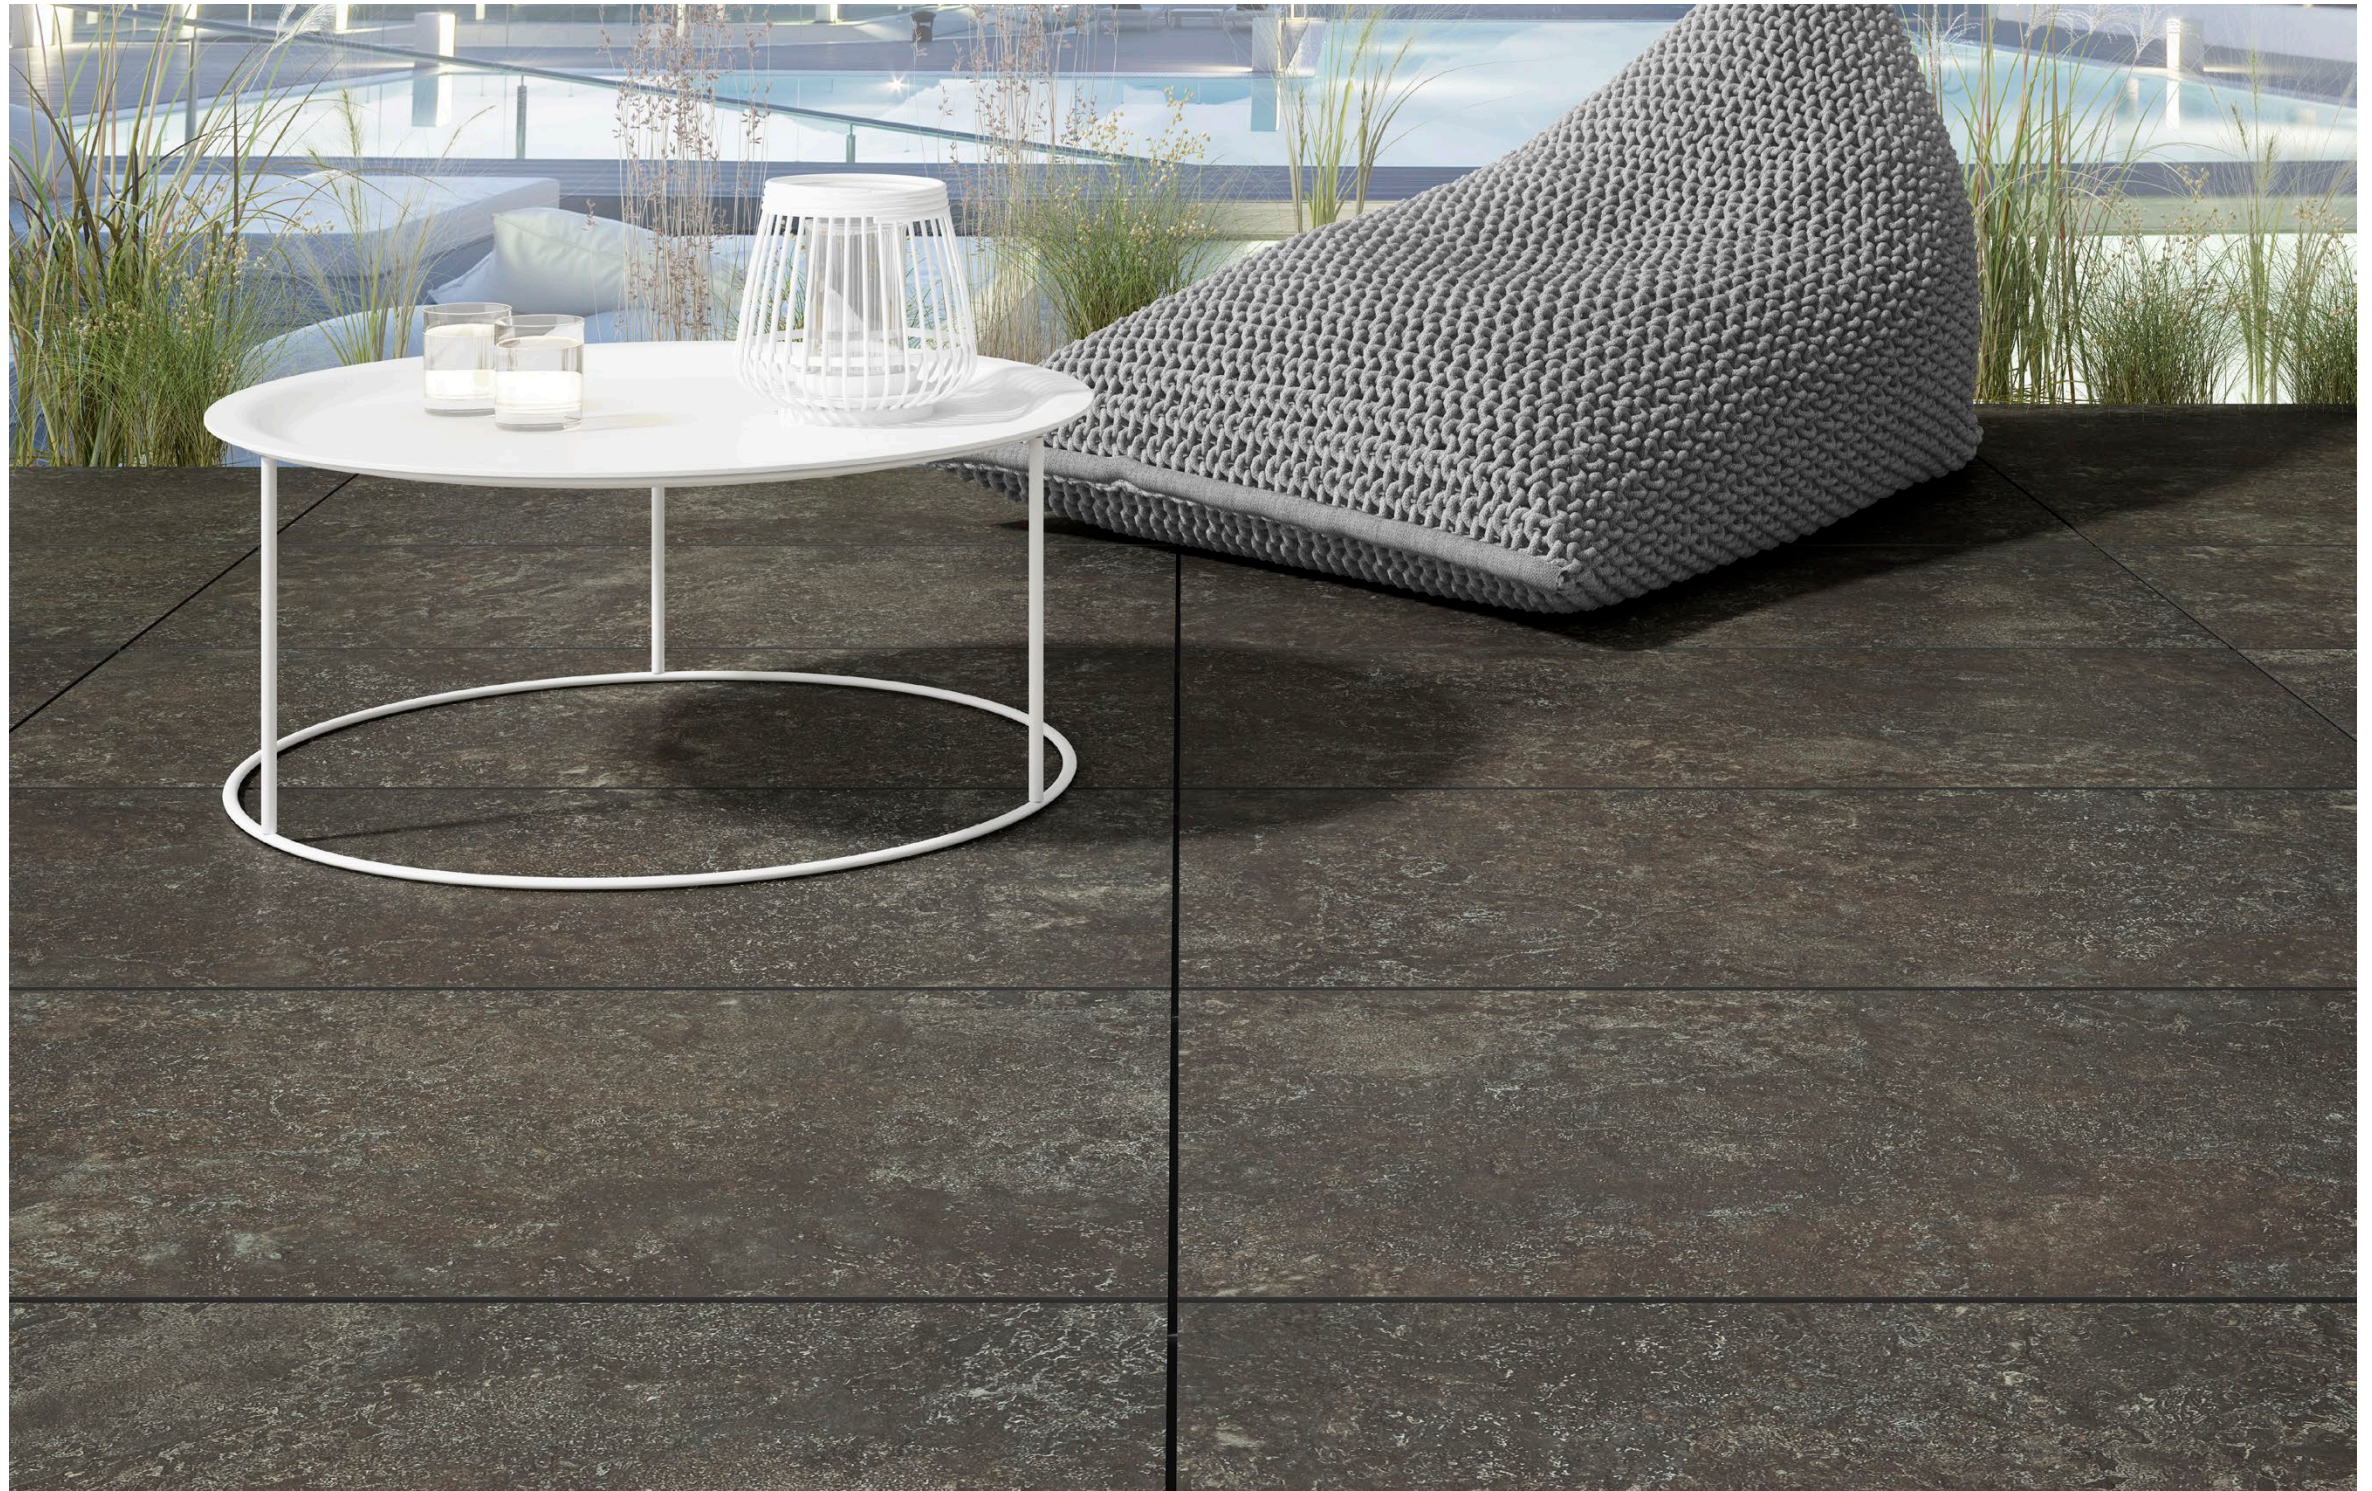

product: Sybarum 7.0 black solid 2 cm 50x100