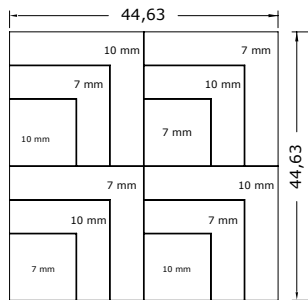

* 10 mm: inoxidato finish
* 7 mm: natural finish