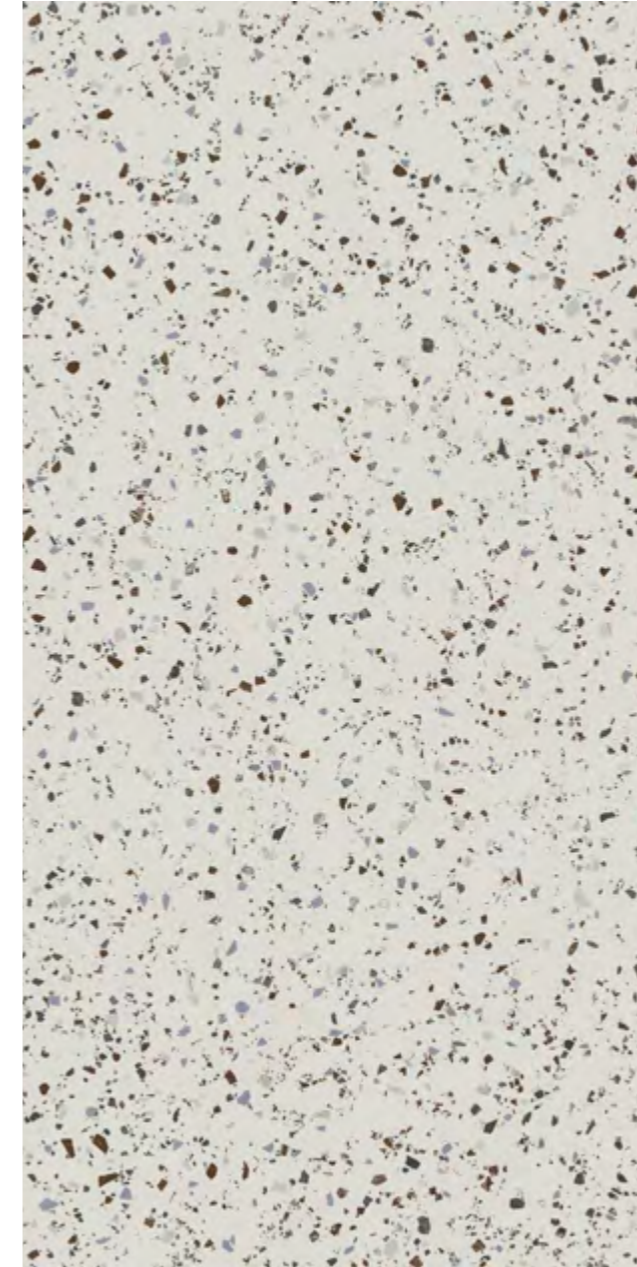

south 10mm. white

SOUTH WHITE Natural.

sizes:

SOUTH serie 100x100 (99,55x99,55 cm. - 39.37"x39.37")
SOUTH WHITE Natural G-7268

SOUTH serie 60x60 (59,75x59,75 cm. - 23.62"x23.62")
SOUTH WHITE Natural G-7146

SOUTH serie Hexagon (25x29 cm. - 9.84"x11.42")
SOUTH WHITE Natural Hexagon G-7230

Mash mounted mosaics:

SOUTH WHITE mosaic (29,75 x 29,75 cm - 11.71"x11.71")
SOUTH WHITE Natural mosaico 5x5 G-7666

ACCESORIES Complementos	FINISHES Acabados	PRICE GROUPS / Grupos de precios						
		100x100	50x100	7,5x100	7,5x50	44x100	25x100	25x25
				G-XXX	G-XXX			
				G-XXX	G-XXX			
		G-XXX	G-XXX					
		G-XXX	G-XXX					
		G-XXX	G-XXX					
		G-XXX	G-XXX					

ACCESORIES Complementos	FINISHES Acabados	PRICE GROUPS / Grupos de precios						
		100x100	50x100	7,5x100	7,5x50	44x100	25x100	25x25
				G-XXX	G-XXX			
				G-XXX	G-XXX			
		G-XXX	G-XXX					
		G-XXX	G-XXX					
		G-XXX	G-XXX					
		G-XXX	G-XXX					

ALL SIZES ARE RECTIFIED AND WITHOUT BEVEL EDGE FINISH EXCEPT THE HEXAGON 25X29 CM THAT IT IS NOT.
TODOS LOS FORMATOS SON RECTIFICADOS Y NO BISELADOS EXCEPTO EL HEXAGONO 25X29 QUE NO ES RECTIFICADO.
TILES WITH RANDOM SHADE AND ASPECT VARIATION.
PRODUCTO CON ALTA VARIACION CROMÁTICA Y DESTONIFICACION EN COMPOSICIONES.

ALL SIZES ARE RECTIFIED AND WITHOUT BEVEL EDGE FINISH EXCEPT THE HEXAGON 25X29 CM THAT IT IS NOT.
TODOS LOS FORMATOS SON RECTIFICADOS Y NO BISELADOS EXCEPTO EL HEXAGONO 25X29 QUE NO ES RECTIFICADO.
TILES WITH RANDOM SHADE AND ASPECT VARIATION.
PRODUCTO CON ALTA VARIACION CROMÁTICA Y DESTONIFICACION EN COMPOSICIONES.