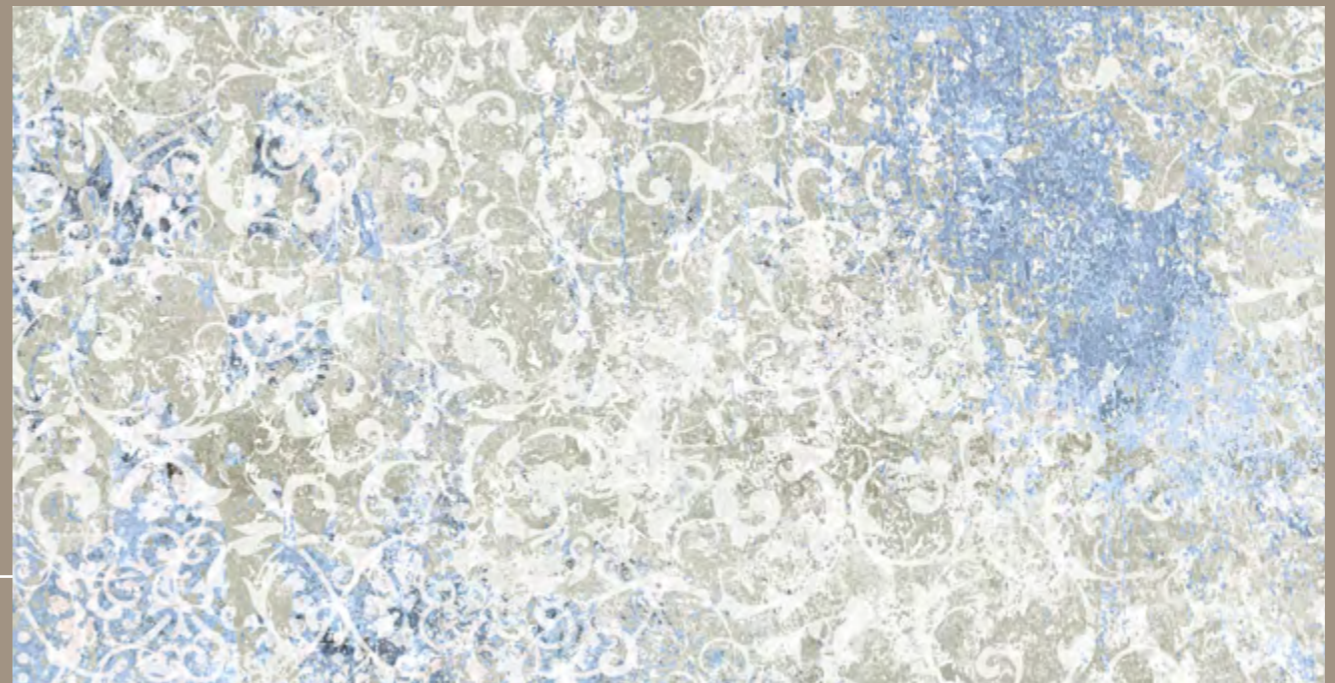

emotion collection

Natural

sizes:

100x100 cm.
39.37"x 39.37"

50x100 cm.
19.69"x 39.37"

60x60 cm.
23.62"x23.62"

colors:
03

sizes:
03

thickness:
10 mm

finishes:
02

Natural

DIN:
R10

DIN 51130

PTV:
>24

MODERATE
SLIP POTENTIAL
BS-7976

DCOF:
>0,42

ANSI A 137.1

CLASE:
1

UNE-ENV 12633

Solid
2cm

DIN:
R11

DIN 51130

CLASS:
C

DIN 51130

PTV:
>36

BS-7976

DCOF:
>0,42

ANSI A 137.1

CLASE:
3

UNE-ENV 12633

beige

grey

red