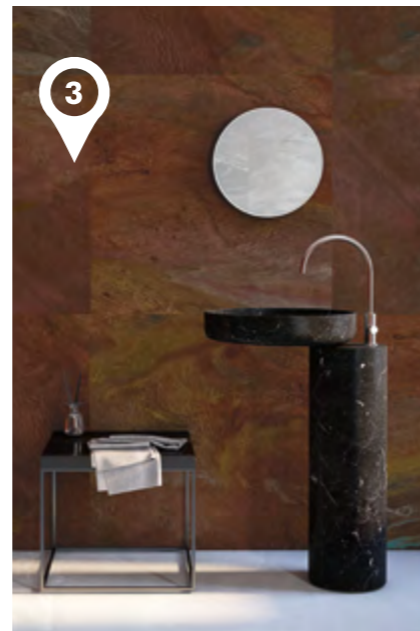

index

P. 02	Intro
P. 04-35	NORTH
p. 36-53	SOUTH
p. 54-71	WIND
p. 72-89	FIRED
p. 90-123	AQUARELA
p. 124-133	KARACTER
p. 134-145	EMOTION
p. 146-153	STARLINE HEXAGON
p. 154-163	INTUITION HEXAGON
p. 164-169	PUNTO CROCE HEXAGON
p. 170-177	ZINC HEXAGON
p. 178-183	NANOCONCEPT HEXAGON
p. 184-189	ALCHEMY HEXAGON
p. 190	Packing
p. 190	Technical data STEPS
p. 190	Technical data CORNERS
p. 191	Technical features