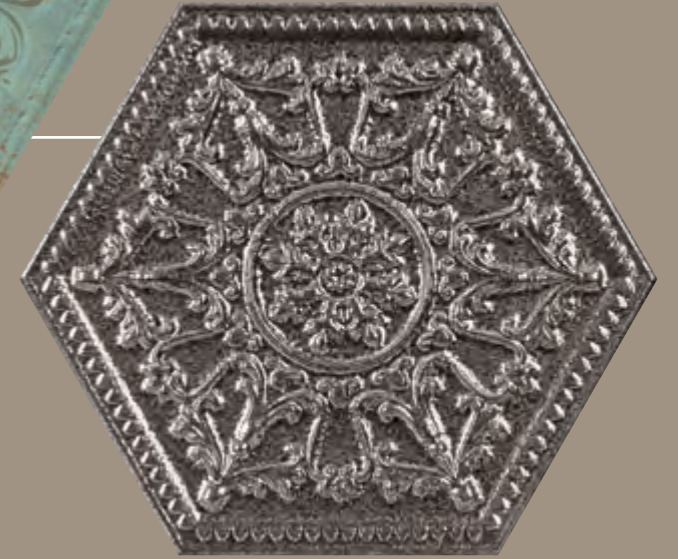

green
mix decor

silver
mix decor

green
single

silver
single

sizes:

25x29 cm.
9.84"x11.42"

colors: 02	sizes: 01	thickness: 10 mm	finishes: 03
---------------	--------------	---------------------	-----------------