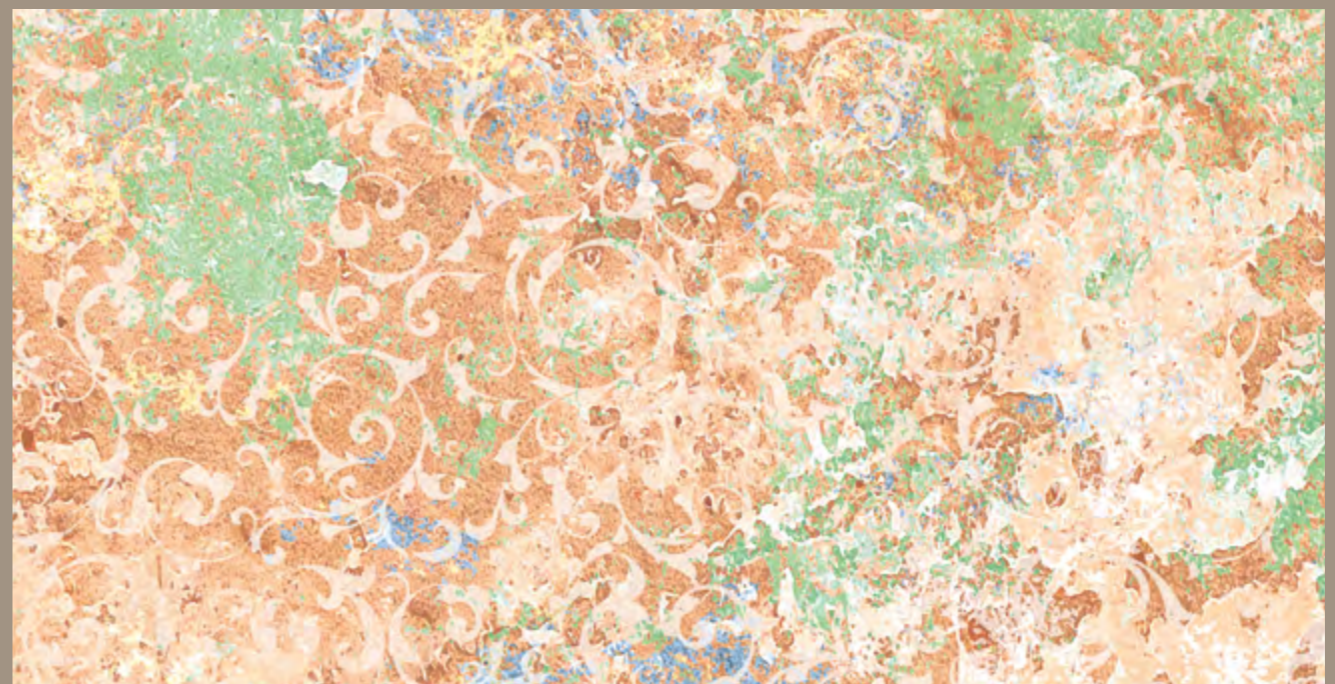

red

SOLID
2 cm

emotion 10mm. grey

EMOTION GREY Natural.

sizes:

	EMOTION serie 100x100 (99,55x99,55 cm. - 39.37"x39.37") EMOTION GREY Natural G-7268
	EMOTION serie 50x100 (49,75x99,55 cm. - 19.69"x39.37") EMOTION GREY Natural G-7170
	EMOTION serie 50x100 (49,75x99,55 cm. - 19.69"x39.37") EMOTION GREY Solid 2CM G-7234
	EMOTION serie 60x60 (59,75x59,75 cm. - 23.62"x23.62") EMOTION GREY Natural G-7170