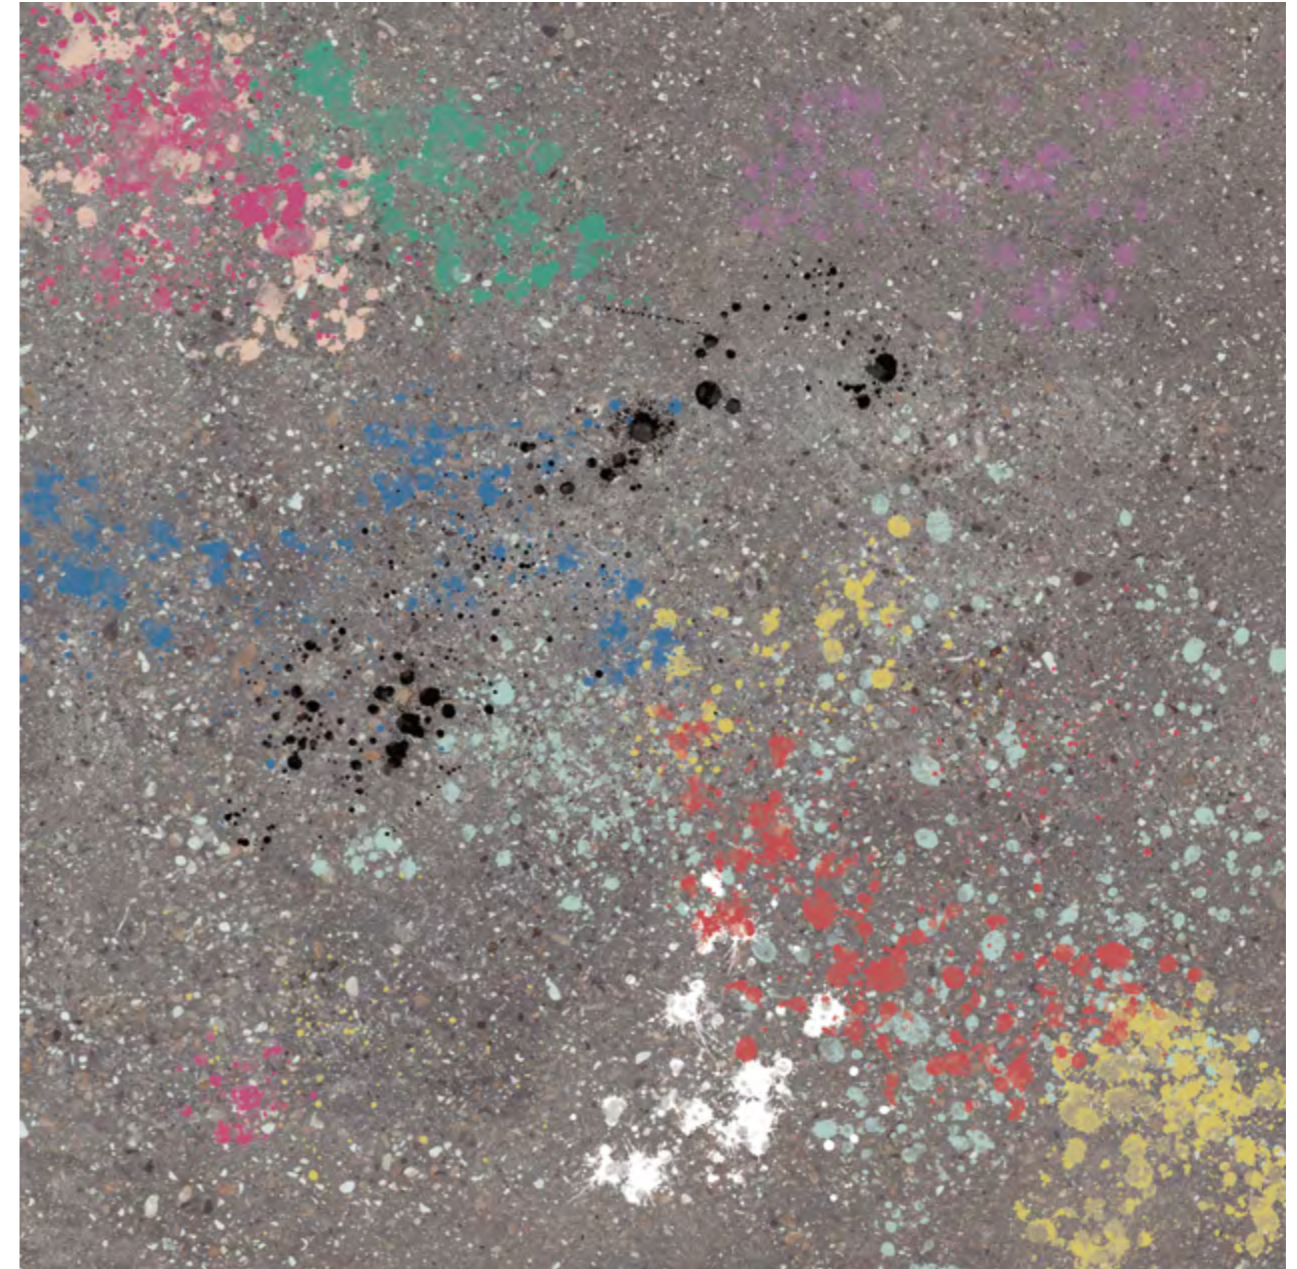

WIND MOSS Decor.

ACCESORIES Complementos	FINISHES Acabados	PRICE GROUPS / Grupos de precios								
		100x100	50x100	7,5x100	7,5x50	44x100	25x100	25x25		
	 0.386" ±2% 9.8 mm. ±2%	WIND MOSS listelo	Natural	-	-	G-XXX	G-XXX	-	-	-
	 0.386" ±2% 9.8 mm. ±2%	WIND MOSS rodapie	Natural	-	-	G-XXX	G-XXX	-	-	-
	 0.386" ±2% 9.8 mm. ±2%	WIND MOSS peldaño	Natural Nonslip	G-XXX G-XXX	G-XXX G-XXX	-	-	-	-	-
	 0.386" ±2% 9.8 mm. ±2%	WIND MOSS peldaño ángulo	Natural Nonslip	G-XXX G-XXX	G-XXX G-XXX	-	-	-	-	-
	 1.181" ±3% 30 mm. ±3%	WIND MOSS gradone	Natural Nonslip	G-XXX G-XXX	G-XXX G-XXX	-	-	-	-	-
	 1.181" ±3% 30 mm. ±3%	WIND MOSS gradone ángulo	Natural Nonslip	G-XXX G-XXX	G-XXX G-XXX	-	-	-	-	-
	 1.968" ±3% 50 mm. ±3% 0.787" ±3% 20 mm. ±3%	WIND MOSS Solid 2 cm. peldaño "L" 44x100	Solid 2CM	-	-	-	-	G-XXX	-	-
	 0.79" ±2% 20 mm. ±2%	WIND MOSS Solid 2 cm. drain 25x100	Solid 2CM	-	-	-	-	-	G-XXX	-
	 0.79" ±2% 20 mm. ±2%	WIND MOSS Solid 2 cm. drain angle 25x25	Solid 2CM	-	-	-	-	-	-	G-XXX
	 0.79" ±2% 20 mm. ±2%	WIND MOSS Solid 2 cm. drain diagonal 25x100	Solid 2CM	-	-	-	-	-	G-XXX	-

ALL SIZES ARE RECTIFIED AND WITHOUT BEVEL EDGE FINISH EXCEPT THE HEXAGON 25X29 CM THAT IT IS NOT.
TODOS LOS FORMATOS SON RECTIFICADOS Y NO BISELADOS EXCEPTO EL HEXAGONO 25X29 QUE NO ES RECTIFICADO.
TILES WITH RANDOM SHADE AND ASPECT VARIATION.
PRODUCTO CON ALTA VARIACIÓN CROMÁTICA Y DESTONIFICACIÓN EN COMPOSICIONES.