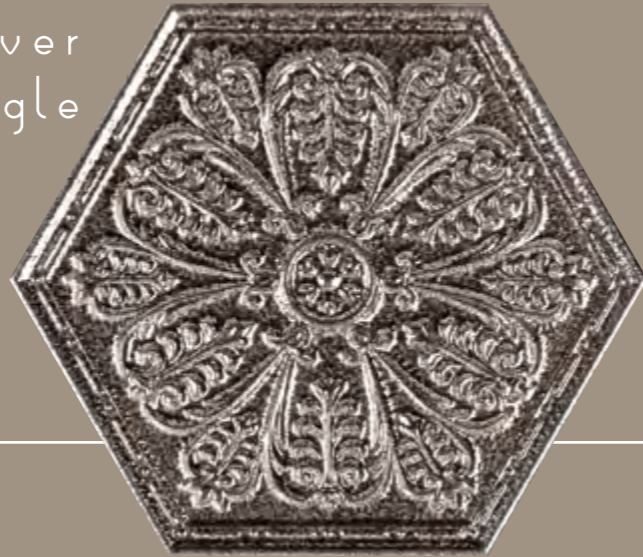

green
mix decor

silver
mix decor

green
single

silver
single

sizes:

25x29 cm.
9.84"x11.42"

colors: 02	sizes: 01	thickness: 10 mm	finishes: 03
---------------	--------------	---------------------	-----------------