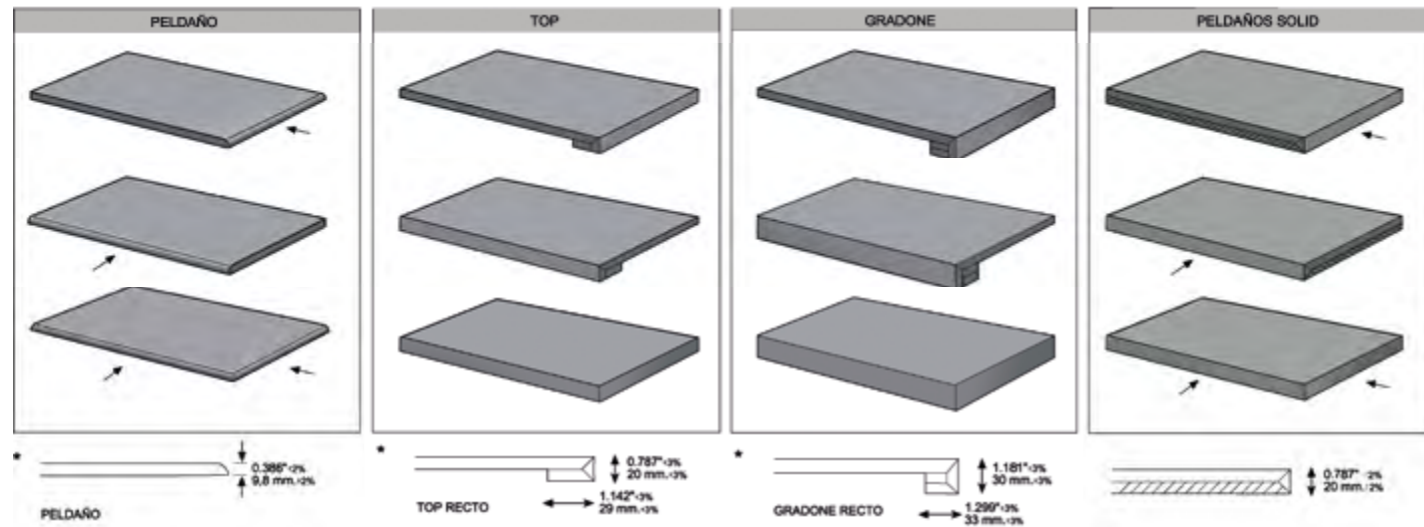

SIZE	Size cm		Size "		Box/ Pallet	Pzs/ Box	M2/ Box	SQF/ Box	M2/ Pallet	SQF/ Pallet	Kg/ Pallet	Kg/ Box	Kg/ Piece
25x29 SR Hexagon	25	29	9,84	11,42	48	17	1,23	13,27	59,16	636,80	1060	21,767	1,271
16x100	16	99,55	6,30	39,19	42	7	1,11	12,00	46,83	504,06	1080	25,311	3,583
25x100	24,75	99,55	9,74	39,19	42	7	1,72	18,56	72,44	779,72	1650	38,891	5,523
50x100	49,75	99,55	19,59	39,19	27	3	1,49	15,99	40,12	431,81	941	34,102	11,269
100x100	99,55	99,55	39,19	39,19	40	1	0,99	10,67	39,64	426,69	991	23,886	23,536
50x100 2 CM	49,75	99,55	19,59	39,19	36	1	0,50	5,33	17,83	191,92	880	23,889	23,594
30x60	29,75	59,55	11,71	23,44	40	7	1,24	13,35	49,61	533,95	1026	25,085	3,55
60x60	59,55	59,55	23,44	23,44	36	4	1,42	15,27	51,07	549,67	1163	31,743	7,849

TECHNICAL DATA. STEPS / INFORMACIÓN TÉCNICA. PELDAÑOS

STEPS. RECOMMENDED INFORMATION

To purchase steps you should specify the relevant reference needed.
model name + model colour + finish + size + step specific reference

- E.1 LAVA ANTRACITA NATURAL 60x60 GRADONE RECTO CON RAYAS (with grooves)
- E.2 LAVA MARFIL LAPPATO 60x60 TOP ÁNGULO RECTO SIN RAYAS (without grooves)

With rectangular sizes there is the possibility of having the grooves on the desired side by clearly indicating the dimension.

- E.3 BETON GREY NATURAL 45x90 GRADONE-90 RECTO CON RAYAS (with grooves)
- E.4 BETON GREY LAPPATO 45x90 PELDAÑO-45 RECTO SIN RAYAS (without grooves)
- E.5 BETON GREY LAPPATO 45x90 GRADONE ÁNGULO RECTO SIN RAYAS (LEFT SIDE)

In example 5 it does not specify the dimension to be grooved as it is a corner type. For ordering ANGULO you line up longest dimension to be grooved towards you and indicate whether the other grooves will be on the right or left side.

Rectangular shapes, the price group will be the same for the short and long side.