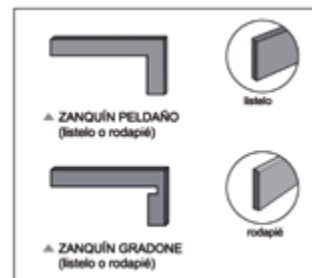

SIZE	Size cm		Size "		Box/ Pallet	Pzs/ Box	M2/ Box	SQF/ Box	M2/ Pallet	SQF/ Pallet	Kg/ Pallet	Kg/ Box	Kg/ Piece
25x29 SR Hexagon	25	29	9,84	11,42	48	17	1,23	13,27	59,16	636,80	1060	21,767	1,271
16x100	16	99,55	6,30	39,19	42	7	1,11	12,00	46,83	504,06	1080	25,311	3,583
25x100	24,75	99,55	9,74	39,19	42	7	1,72	18,56	72,44	779,72	1650	38,891	5,523
50x100	49,75	99,55	19,59	39,19	27	3	1,49	15,99	40,12	431,81	941	34,102	11,269
100x100	99,55	99,55	39,19	39,19	40	1	0,99	10,67	39,64	426,69	991	23,886	23,536
50x100 2 CM	49,75	99,55	19,59	39,19	36	1	0,50	5,33	17,83	191,92	880	23,889	23,594
30x60	29,75	59,55	11,71	23,44	40	7	1,24	13,35	49,61	533,95	1026	25,085	3,55
60x60	59,55	59,55	23,44	23,44	36	4	1,42	15,27	51,07	549,67	1163	31,743	7,849

TECHNICAL DATA. STEPS / INFORMACIÓN TÉCNICA. PELDAÑOS

STEPS. RECOMMENDED INFORMATION

To purchase steps you should specify the relevant reference needed.
model name + model colour + finish + size + step specific reference

- E.1 LAVA ANTRACITA NATURAL 60x60 GRADONE RECTO CON RAYAS (with grooves)
- E.2 LAVA MARFIL LAPPATO 60x60 TOP ÁNGULO RECTO SIN RAYAS (without grooves)

With rectangular sizes there is the possibility of having the grooves on the desired side by clearly indicating the dimension.

- E.3 BETON GREY NATURAL 45x90 GRADONE-90 RECTO CON RAYAS (with grooves)
- E.4 BETON GREY LAPPATO 45x90 PELDAÑO-45 RECTO SIN RAYAS (without grooves)
- E.5 BETON GREY LAPPATO 45x90 GRADONE ÁNGULO RECTO SIN RAYAS (LEFT SIDE)

In example 5 it does not specify the dimension to be grooved as it is a corner type. For ordering ANGULO you line up longest dimension to be grooved towards you and indicate whether the other grooves will be on the right or left side.

Rectangular shapes, the price group will be the same for the short and long side.