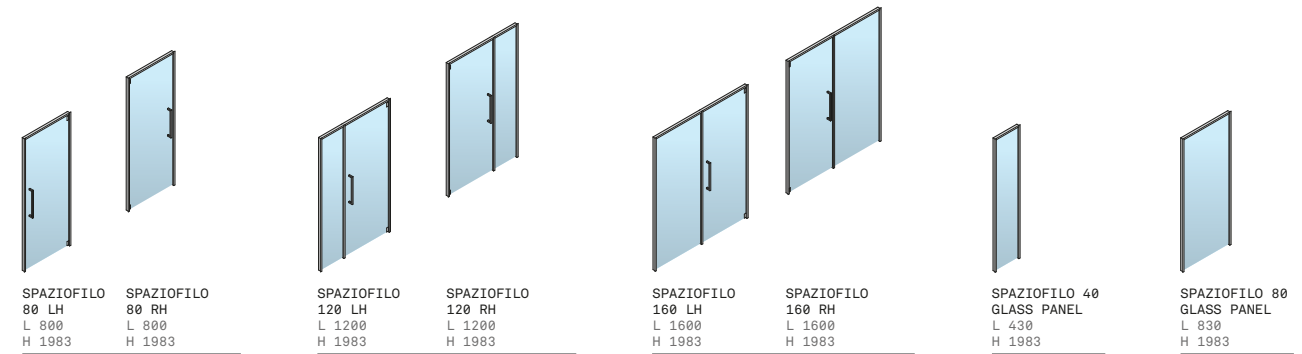

PORTE E VETRATE

DOORS AND GLASS PANELS

Le speciali porte Effe per hammam sono progettate per ottenere una tenuta perfetta alla fuoriuscita del vapore, garantendo il giusto ricircolo d'aria. L'acciaio inox, l'alluminio e il vetro temperato di 8 mm di spessore rendono ogni modello molto durevole e facilmente abbinabile allo stile di ogni arredamento. Grazie alle porte Effe, anche la semplice doccia di casa può essere trasformata in un perfetto bagno turco.

The special doors created by Effe for Hammams are designed to ensure a perfect seal against the escape of steam thus ensuring proper air circulation. Stainless steel and 8mm-thick toughened glass make each model tough and long-lasting and easily adaptable to any furnishing style. Effe's special doors also enable any ordinary home shower to be transformed into the perfect Turkish bath.