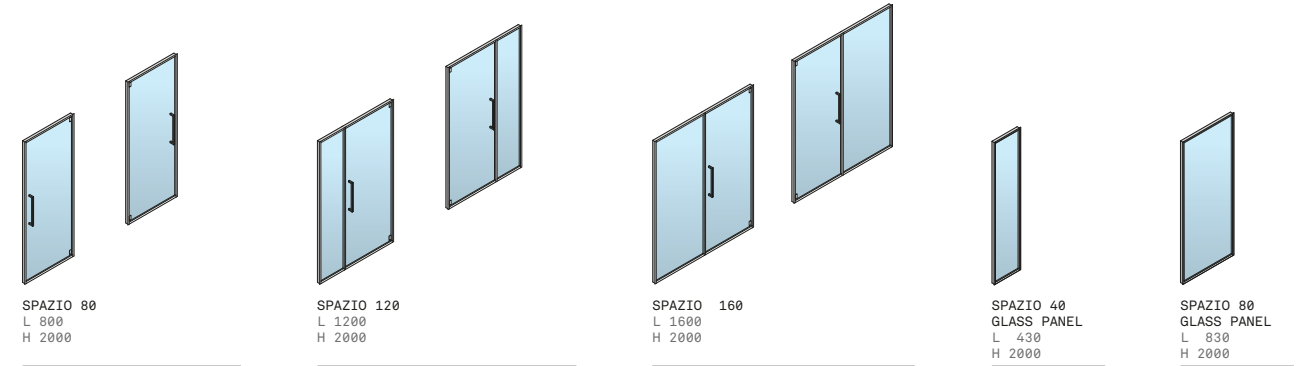

PORTE E VETRATE

DOORS AND GLASS PANELS

Le speciali porte Effe per hammam sono progettate per ottenere una tenuta perfetta alla fuoriuscita del vapore, garantendo il giusto ricircolo d'aria. L'acciaio inox, l'alluminio e il vetro temperato di 8 mm di spessore rendono ogni modello molto durevole e facilmente abbinabile allo stile di ogni arredamento. Grazie alle porte Effe, anche la semplice doccia di casa può essere trasformata in un perfetto bagno turco.

The special doors created by Effe for Hammams are designed to ensure a perfect seal against the escape of steam thus ensuring proper air circulation. Stainless steel and 8mm-thick toughened glass make each model tough and long-lasting and easily adaptable to any furnishing style. Effe's special doors also enable any ordinary home shower to be transformed into the perfect Turkish bath.