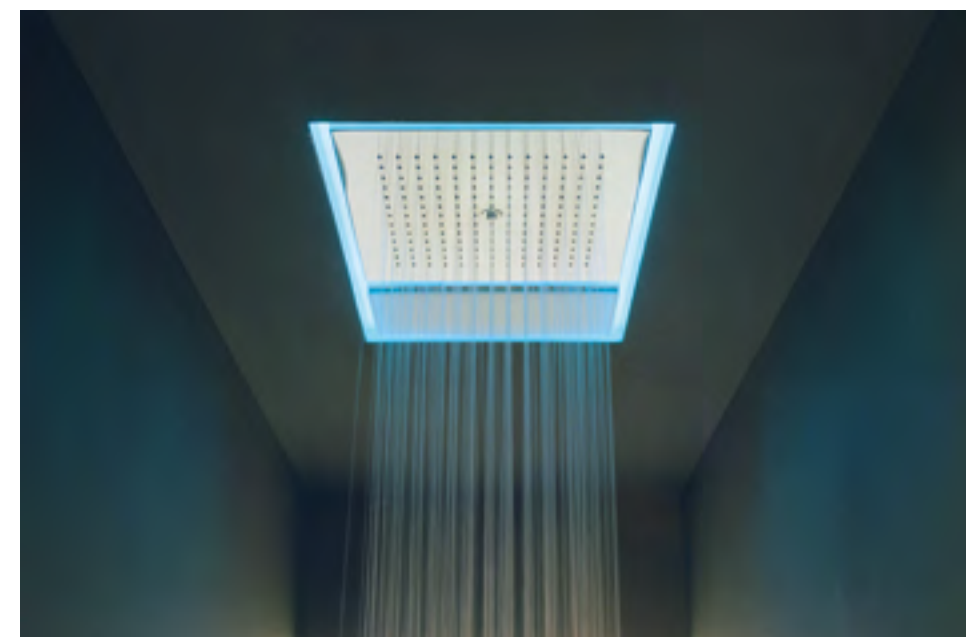

FeelGood

Shower

Dimensioni
Dimensions

Soffione
Shower head
47 x 67 cm

Pannello di controllo
Control panel
30 x h 6 cm

Controcassa pannello
Control panel mounting box
31 x 9,8 x h 6,6 cm

> 1
Touch-screen control panel
with backlit icons operates all
the functions.

> 2
Shower with three different
flows of water: rain, waterfall
and mist.

1 >