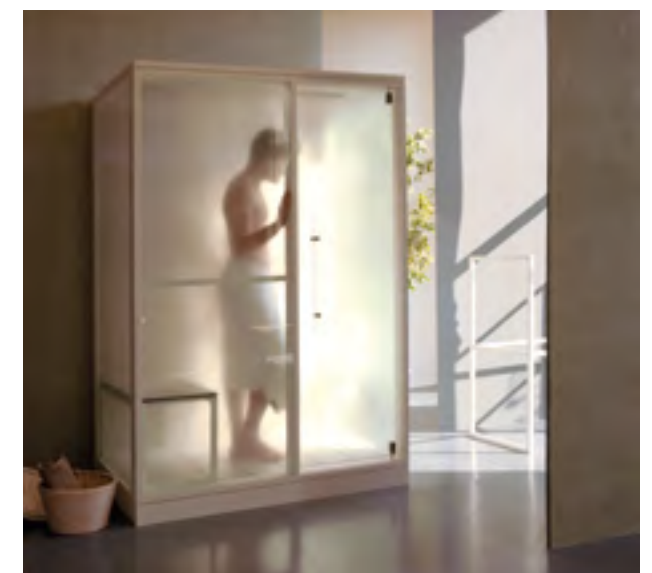

H-Large
173 x 102 x h 220 cm

Su misura
Custom size

> 1
> 2
Hamam and shower:
3.5 mm laminated grès
porcelain.
Version: H-Medium
Cloud - White Cloud.

1 >

< 2

Finish: Carrara marble with rain-effect glass.

Topkapi