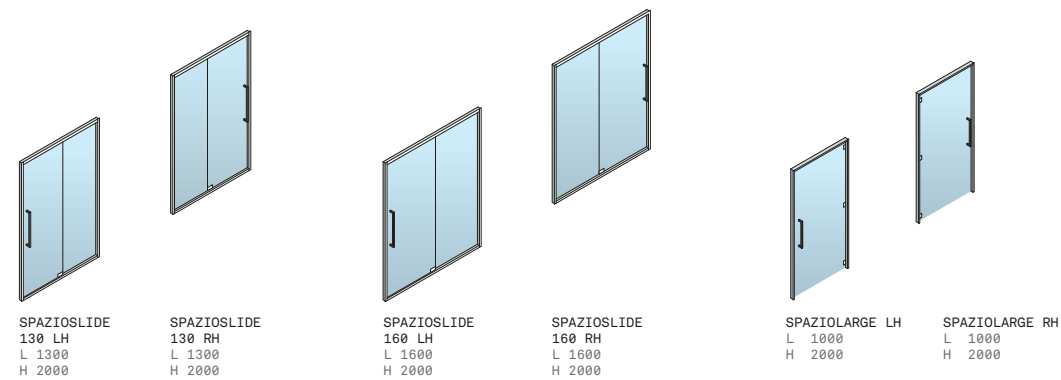

PORTE E VETRATE

DOORS AND GLASS PANELS

Le speciali porte Effe per hammam sono progettate per ottenere una tenuta perfetta alla fuoriuscita del vapore, garantendo il giusto ricircolo d'aria. L'acciaio inox, l'alluminio e il vetro temperato di 8 mm di spessore rendono ogni modello molto durevole e facilmente abbinabile allo stile di ogni arredamento. Grazie alle porte Effe, anche la semplice doccia di casa può essere trasformata in un perfetto bagno turco.

The special doors created by Effe for Hammams are designed to ensure a perfect seal against the escape of steam thus ensuring proper air circulation. Stainless steel and 8mm-thick toughened glass make each model tough and long-lasting and easily adaptable to any furnishing style. Effe's special doors also enable any ordinary home shower to be transformed into the perfect Turkish bath.