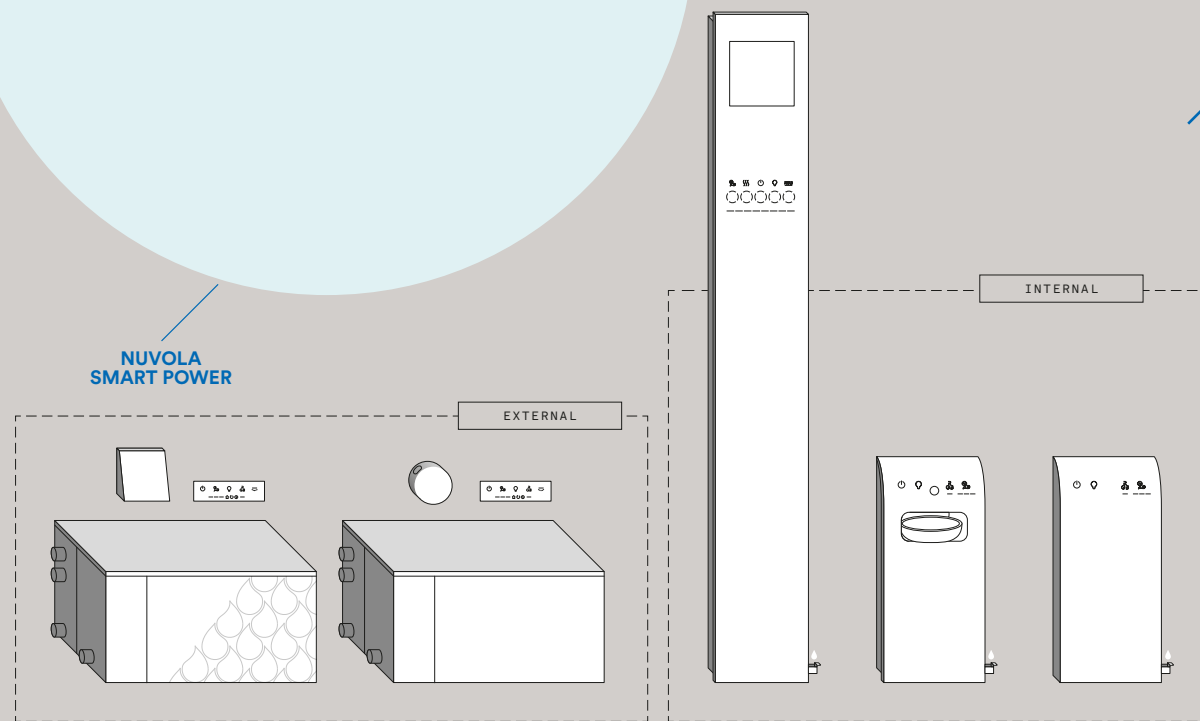

Il sistema combinato Effe consente la scelta tra Biosauna, un percorso a metà strada fra la sauna finlandese e la natura mediterranea del bagno di vapore, o sauna tradizionale, caratterizzata da temperature fino a 100°C con bassa umidità. Il sistema combinato può essere applicato a tutte le saune Effe.

The Bio-sauna is a sauna whose temperature ranges from 50 to 60°C with humidity between 60-70%. The built-in vaporiser allows you to set your preferred temperature and the Bio heater creates the perfect balance between heat and humidity. The combined Effe system allows you to choose between a Bio-sauna, a halfway house between the Finnish sauna and the Mediterranean nature of the steam bath, or a traditional sauna with low humidity and a temperature of up to 100°C. This combined system can be installed in all Effe saunas.

Bio-sauna

Traditional sauna

LA SCELTA DI GENERATORI DI VAPORE EFFE

YOUR CHOICE OF EFFE STEAM GENERATORS

HAMMAM SIZE

90^{m³}
AND MORE

NUVOLA

TOUCH&STEAM