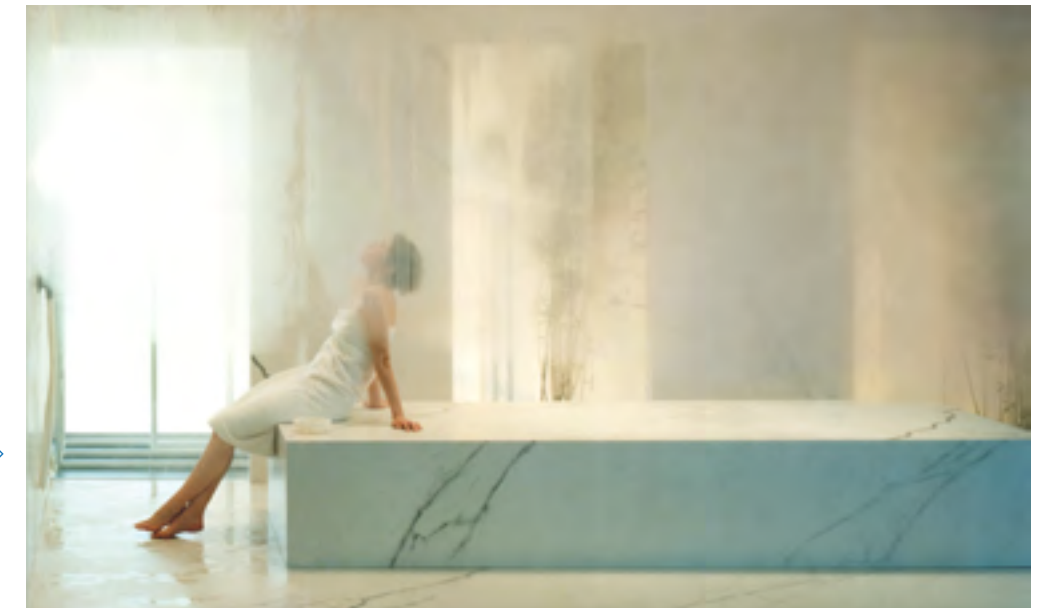

Steam generator

> 1
Hamam with Nuvola
Smart Power and Tuttovetro
Inside door with built-in
frame.

> 2
High-tech steam diffuser.

1 >

< 2

Nuvola

Steam generator

Dimensioni Dimensions