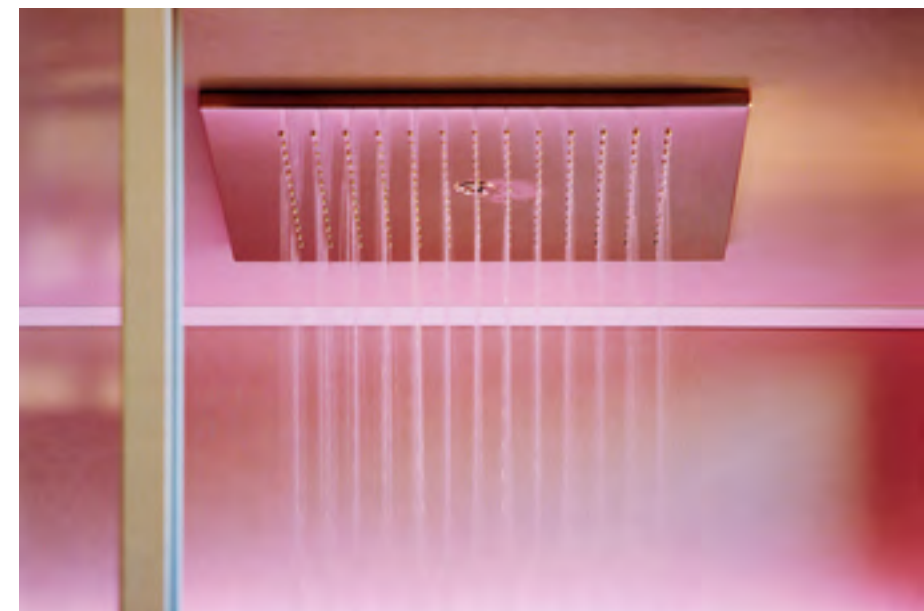

Dimensioni
Dimensions

H-Small
131 x 92 x h 220 cm

H-Medium
152 x 102 x h 220 cm

H-Large
173 x 102 x h 220 cm

Su misura
Custom size

> 1
> 2
Hamam and shower:
3.5 mm laminated grès
porcelain.
Version: H-Medium
Cloud - White Cloud.

1 >