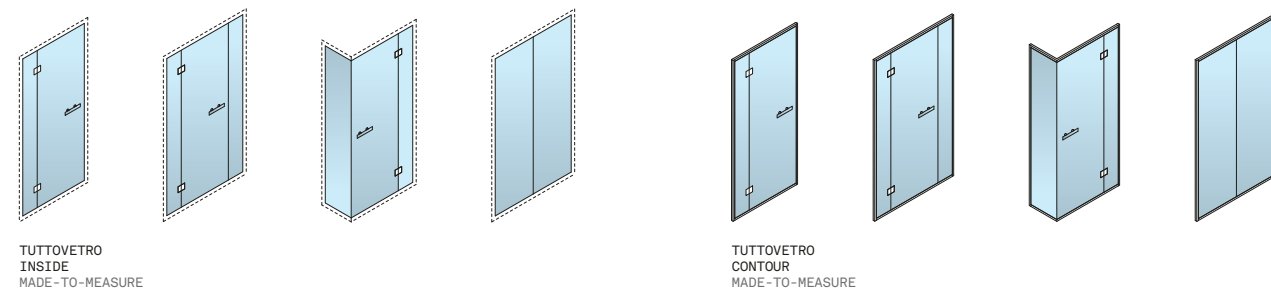

PORTE E VETRATE

DOORS AND GLASS PANELS

Le speciali porte Effe per hammam sono progettate per ottenere una tenuta perfetta alla fuoriuscita del vapore, garantendo il giusto ricircolo d'aria. L'acciaio inox, l'alluminio e il vetro temperato di 8 mm di spessore rendono ogni modello molto durevole e facilmente abbinabile allo stile di ogni arredamento. Grazie alle porte Effe, anche la semplice doccia di casa può essere trasformata in un perfetto bagno turco.

The special doors created by Effe for Hammams are designed to ensure a perfect seal against the escape of steam thus ensuring proper air circulation. Stainless steel and 8mm-thick toughened glass make each model tough and long-lasting and easily adaptable to any furnishing style. Effe's special doors also enable any ordinary home shower to be transformed into the perfect Turkish bath.