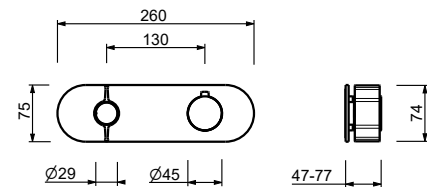

D373A

Built-in piece

19 00 D373A

3/4" built-in thermostatic shower mixer

- **handle.2**
- **3-way** shut-off diverter with turning knob
- for horizontal installation only
- 3/4" inlets

J973B

External piece

Chrome	76 02 J973B
Polished Nickel PVD	76 95 J973B
Matt Gun Metal PVD	76 P5 J973B
Mokka PVD	76 S5 J973B
Brushed Steel Look PVD	76 92 J973B