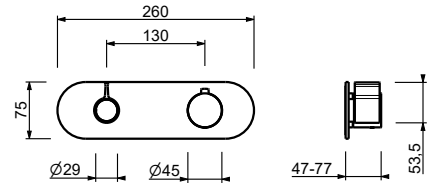

D372A

Built-in piece

19 00 D372A

3/4" built-in thermostatic shower mixer

- **handle.1**
- **3-way** shut-off diverter with turning knob
- for horizontal installation only
- 3/4" inlets

J773B

External piece

Chrome	76 02 J773B
Polished Nickel PVD	76 95 J773B
Matt Gun Metal PVD	76 P5 J773B
Mokka PVD	76 S5 J773B
Brushed Steel Look PVD	76 92 J773B