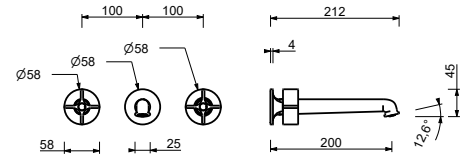

- handles.4
- spout projection 20 cm
- flow restrictor 5 l/min at 3 bar
- 90° ceramic cartridge
- 1/2" inlets
- WITHOUT WASTE

J613B

External piece

Chrome	76 02 J613B
Polished Nickel PVD	76 95 J613B
Matt Gun Metal PVD	76 P5 J613B
Mokka PVD	76 S5 J613B
Brushed Steel Look PVD	76 92 J613B