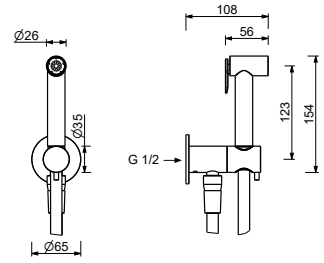

W291

Hydrobrush

- for WC cleaning
- water plug with showerholder
- stop valve
- round backplate
- 120 cm brass flexible hose

N.B. complete finishing list in the section miscellaneous articles at the end of the pricelist

Chrome	91 02 W291
Polished Nickel PVD	91 95 W291
Matt Gun Metal PVD	91 P5 W291
Mokka PVD	91 S5 W291
Brushed Steel Look PVD	91 92 W291