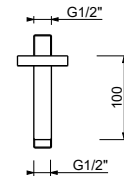

8121

Shower arm

- 10 cm long
- round backplate
- ceiling-mount
- 1/2" inlet

Chrome	86 02 8121
Polished Nickel PVD	86 95 8121
Matt Gun Metal PVD	86 P5 8121
Mokka PVD	86 S5 8121
Brushed Steel Look PVD	86 92 8121

OPTIONAL: Built-in part for plasterboard

W046	91 00 W046