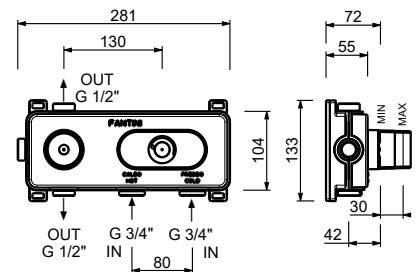

Built-in piece

19 00 D372A