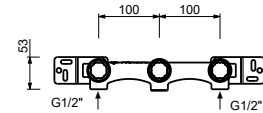

R010A

Built-in piece

44 00 R010A