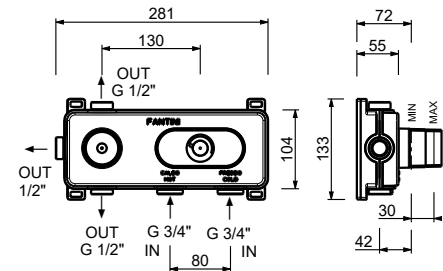

Built-in piece

19 00 D373A