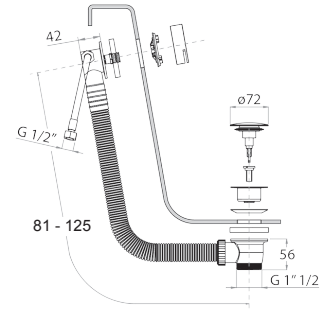

W286

Mounting plate for deck-mount bathtub mixer

- mounting plate
- without cover plate

N.B. To be completed with coverings allowing access for inspection

91 00 W286