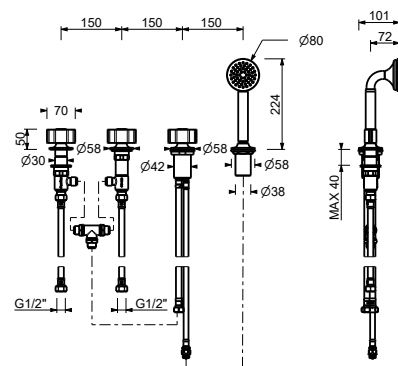

J467

Deck-mount bathtub mixer

- **handles.2**
- without spout
- 4-hole
- **2-way** diverter with turning knob
- FLORA handshower
- 150 cm flexible
- 90° ceramic cartridge
- 1/2" inlets
- flexible supply lines

Chrome	76 02 J467
Polished Nickel PVD	76 95 J467
Matt Gun Metal PVD	76 P5 J467
Mokka PVD	76 S5 J467
Brushed Steel Look PVD	76 92 J467