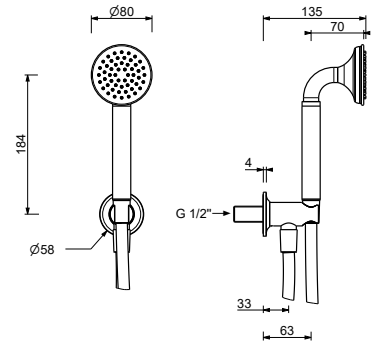

OPTIONAL: Built-in part for plasterboard

W046	91 00 W046
-------------	------------

9237

Shower arm

- 45 cm long
- round backplate
- ceiling-mount
- 1/2" inlet

Chrome	86 02 9237
Polished Nickel PVD	86 95 9237
Matt Gun Metal PVD	86 P5 9237
Mokka PVD	86 S5 9237
Brushed Steel Look PVD	86 92 9237

OPTIONAL: Built-in part for plasterboard

W046	91 00 W046
-------------	------------

J543

Shower set

- Round escutcheon \varnothing 58 mm thickness 5.8
- FLORA handshower
- water plug with showerholder
- 150 cm PVC flexible
- 1/2" inlet

Chrome	76 02 J543
Polished Nickel PVD	76 95 J543
Matt Gun Metal PVD	76 P5 J543
Mokka PVD	76 S5 J543
Brushed Steel Look PVD	76 92 J543

J544

Shower set

- Round escutcheon \varnothing 70 mm thickness 7.5
- FLORA handshower
- water plug with showerholder
- 150 cm PVC flexible
- 1/2" inlet