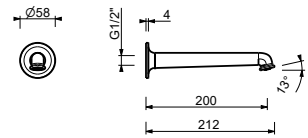

J745

Wall-mount bathtub spout

- spout projection 20 cm
- 1/2" inlet

Chrome	76 02 J745
Polished Nickel PVD	76 95 J745
Matt Gun Metal PVD	76 P5 J745
Mokka PVD	76 S5 J745
Brushed Steel Look PVD	76 92 J745