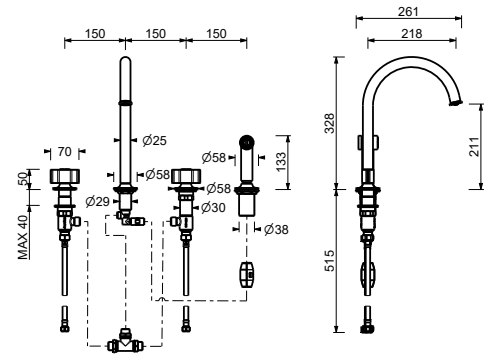

Sink mixer

- **handles.2**
- spout projection 21,5 cm
- turning spout
- detached one jet pull-out handshower with on/off push button
- 4-hole
- flow restrictor 8 l/min at 3 bar
- 90° ceramic cartridge
- flexible supply lines
- WITHOUT WASTE