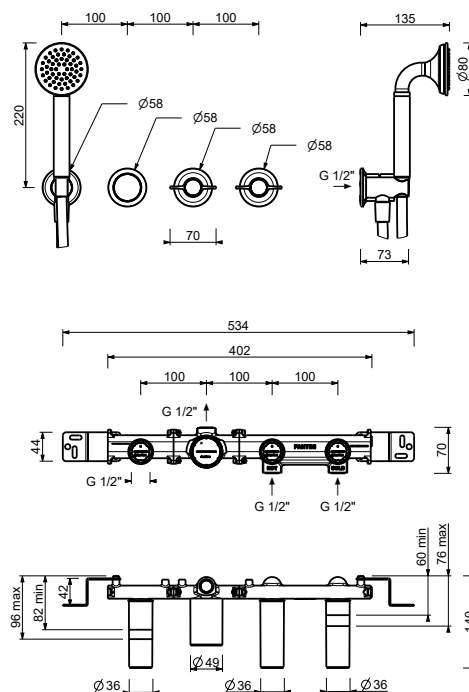

Built-in piece

44 00 R017A