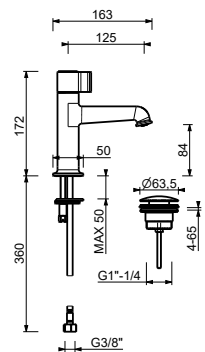

J704F
lead $\varnothing$ free

Single-hole washbasin mixer

- **handle.1**
- spout projection 12,5 cm
- flow restrictor 5 l/min at 3 bar
- flexible supply lines
- WITH pop-up WASTE

Chrome	76 02 J704F
Polished Nickel PVD	76 95 J704F
Matt Gun Metal PVD	76 P5 J704F
Mokka PVD	76 S5 J704F
Brushed Steel Look PVD	76 92 J704F