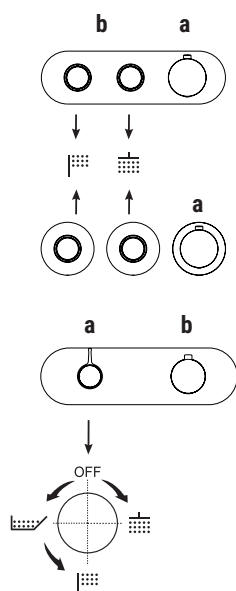

All washbasin and bidet mixers are fitted with 5 l/min **flow restrictors**.

BASINS HOLE SIZE:

- For washbasin and bidet mixers.

- 3-hole washbasin mixer.

art. J504 - J404 - J604

art. J507 - J407 - J607

Mixers - ON/OFF buttons

3/4" shower thermostatic mixers with ON/OFF buttons and flow regulation are available with "single" plate, where thermostatic and buttons are integrated (H772B+H572A), or with thermostatic mixer and shut-off valves (with rosettes) orderable separately (H700B+H500A or H790B/H791B/H792B+H590A).