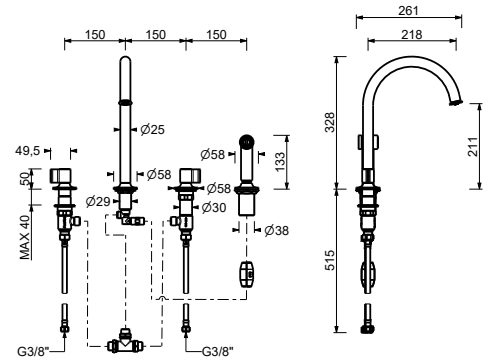

J551

lead ϕ free

Sink mixer

- **handles.1**
- spout projection 21,5 cm
- turning spout
- detached one jet pull-out handshower with on/off push button
- 4-hole
- flow restrictor 8 l/min at 3 bar
- 90° ceramic cartridge
- flexible supply lines
- WITHOUT WASTE