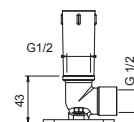

OPTIONAL: Built-in part for plasterboard

W046	91 00 W046