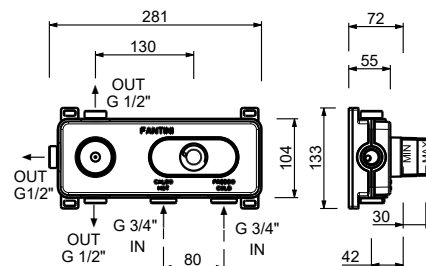

Built-in piece

19 00 D373A