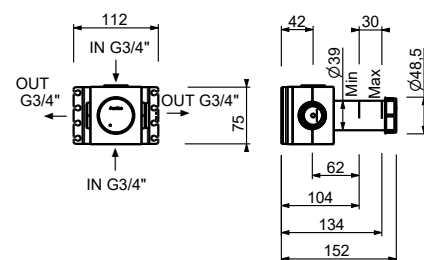

D491A

Built-in piece

19 00 D491A