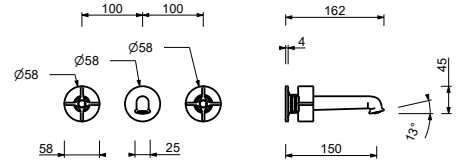

lead ρ free

Wall-mount washbasin mixer

- handles.4
- spout projection 15 cm
- flow restrictor 5 l/min at 3 bar
- 90° ceramic cartridge
- 1/2" inlets
- WITHOUT WASTE

J610B

External piece

Chrome	76 02 J610B
Polished Nickel PVD	76 95 J610B
Matt Gun Metal PVD	76 P5 J610B
Mokka PVD	76 S5 J610B
Brushed Steel Look PVD	76 92 J610B