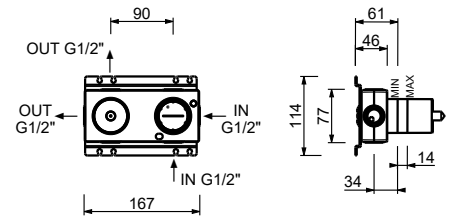

M685A

Built-in piece

44 00 M685A