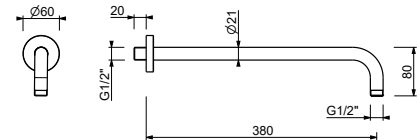

OPTIONAL: Built-in part for plasterboard

W046 91 00 W046

8124

Shower arm

- 40 cm long
- round backplate
- wall-mount
- 1/2" inlet

Chrome	86 02 8124
Polished Nickel PVD	86 95 8124
Matt Gun Metal PVD	86 P5 8124
Mokka PVD	86 S5 8124
Brushed Steel Look PVD	86 92 8124