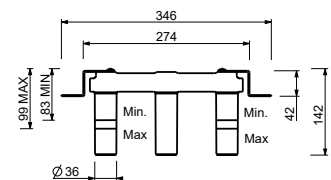

R010A

Built-in piece

44 00 R010A