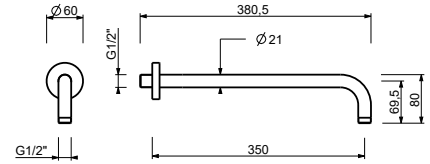

8137

Shower arm

- 35 cm long
- round backplate
- wall-mount
- 1/2" inlet

Chrome	86 02 8137
Polished Nickel PVD	86 95 8137
Matt Gun Metal PVD	86 P5 8137
Mokka PVD	86 S5 8137
Brushed Steel Look PVD	86 92 8137

OPTIONAL: Built-in part for plasterboard

W046 91 00 W046

8124

Shower arm

- 40 cm long
- round backplate
- wall-mount
- 1/2" inlet

Chrome	86 02 8124
Polished Nickel PVD	86 95 8124
Matt Gun Metal PVD	86 P5 8124
Mokka PVD	86 S5 8124
Brushed Steel Look PVD	86 92 8124