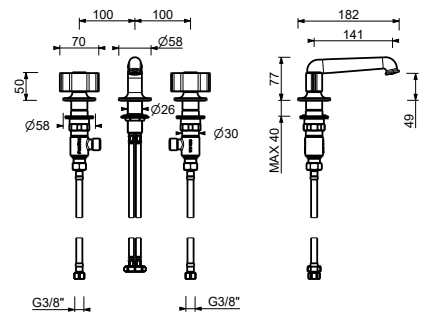

J404W
lead $\emptyset$ free

1. **3-hole washbasin mixer**
   • **handles.2**
   • spout projection 14 cm
   • flow restrictor 5 l/min at 3 bar
   • 90° ceramic cartridge
   • flexible supply lines
   • WITHOUT WASTE

Chrome	76 02 J404W
Polished Nickel PVD	76 95 J404W
Matt Gun Metal PVD	76 P5 J404W
Mokka PVD	76 S5 J404W
Brushed Steel Look PVD	76 92 J404W