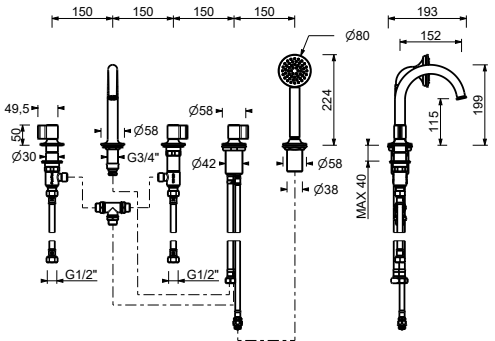

- **handles.1**
- spout projection 15 cm
- 5-hole
- **2-way** diverter with turning knob
- FLORA handshower
- 150 cm flexible
- 90° ceramic cartridge
- 1/2" inlets
- flexible supply lines

Chrome	76 02 J565
Polished Nickel PVD	76 95 J565
Matt Gun Metal PVD	76 P5 J565
Mokka PVD	76 S5 J565
Brushed Steel Look PVD	76 92 J565