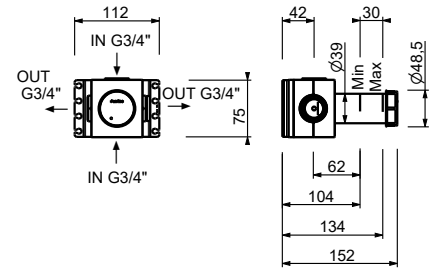

Built-in piece

19 00 D491A