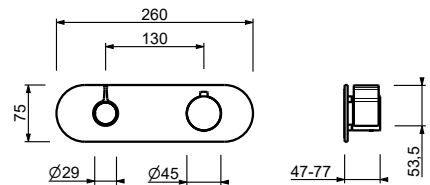

External piece

Chrome	76 02 J772B
Polished Nickel PVD	76 95 J772B
Matt Gun Metal PVD	76 P5 J772B
Mokka PVD	76 S5 J772B
Brushed Steel Look PVD	76 92 J772B