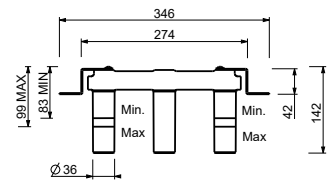

Built-in piece

44 00 R010A