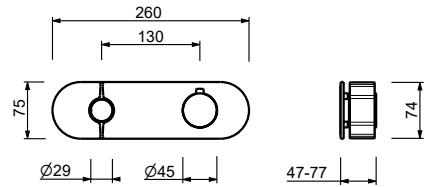

D372A

Built-in piece

19 00 D372A

3/4" built-in thermostatic shower mixer

- **handle.2**
- **2-way** shut-off diverter with turning knob
- for horizontal installation only
- 3/4" inlets

J972B

External piece

Chrome	76 02 J972B
Polished Nickel PVD	76 95 J972B
Matt Gun Metal PVD	76 P5 J972B
Mokka PVD	76 S5 J972B
Brushed Steel Look PVD	76 92 J972B