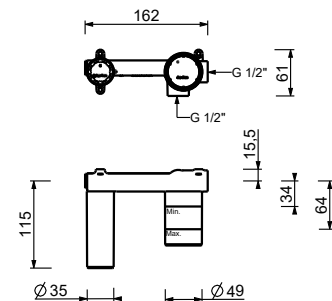

M111A

Built-in piece

44 00 M111A