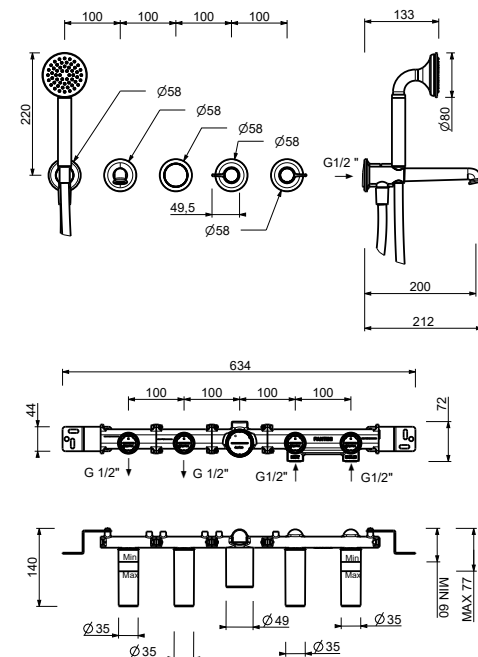

Built-in piece

44 00 R019A