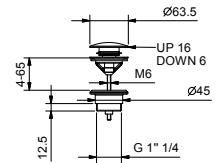

8434

Waste

- 1" 1/4
- pushing plug
- for washbasin without overflow
- for washbasin with overflow
- universal

N.B. complete finishing list in the section miscellaneous articles at the end of the pricelist

Chrome	91 02 8434
Polished Nickel PVD	91 95 8434
Matt Gun Metal PVD	91 P5 8434
Mokka PVD	91 S5 8434
Brushed Steel Look PVD	91 92 8434

8435

Waste

- 1" 1/4
- for washbasin without overflow
- for washbasin with overflow
- unrestricted outlet
- universal

N.B. complete finishing list in the section miscellaneous articles at the end of the pricelist