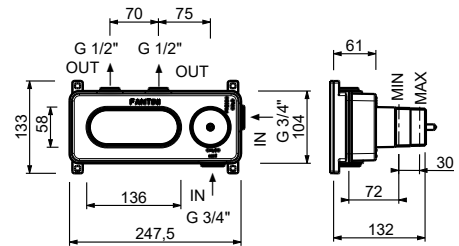

Built-in piece

44 00 H572A