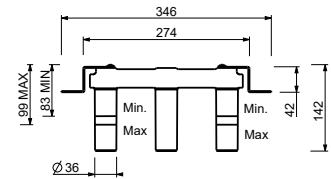

R010A

Built-in piece

44 00 R010A