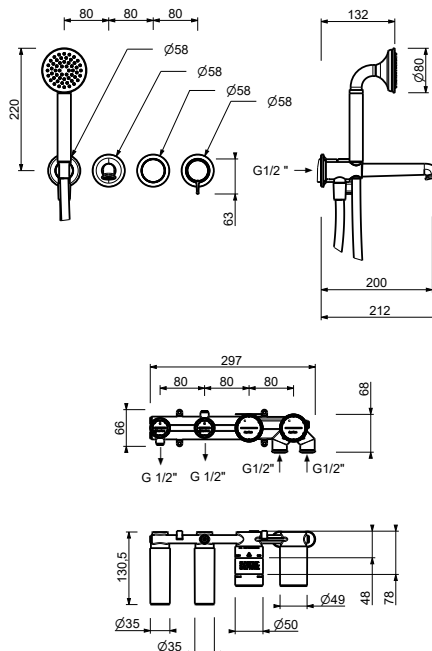

- **handle.1**
- spout projection 20 cm
- **2-way** diverter with turning knob
- FLORA handshower
- water plug with showerholder
- 150 cm PVC flexible
- 1/2" inlets

J721B

External piece

Chrome	76 02 J721B
Polished Nickel PVD	76 95 J721B
Matt Gun Metal PVD	76 P5 J721B
Mokka PVD	76 S5 J721B
Brushed Steel Look PVD	76 92 J721B