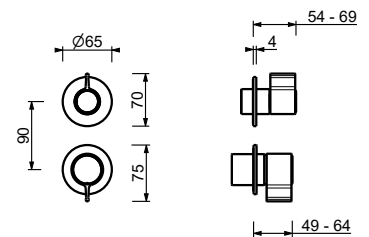

J787B

External piece

Chrome	76 02 J787B
Polished Nickel PVD	76 95 J787B
Matt Gun Metal PVD	76 P5 J787B
Mokka PVD	76 S5 J787B
Brushed Steel Look PVD	76 92 J787B