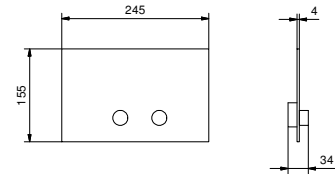

8402

Flush actuator plate GEBERIT

- base material: stainless steel
- projecting push-button controls
- with round controls
- without visible fixing system

N.B. complete finishing list in the section miscellaneous articles at the end of the pricelist
N.B. compatible ONLY WITH Geberit Sigma 8/Sigma 12

Brilliant Stainless Steel	91 38 8402
Polished Nickel PVD	91 95 8402
Matt Gun Metal PVD	91 P5 8402
Mokka PVD	91 S5 8402
Brushed Steel Look PVD	91 92 8402

8403

Flush actuator plate GEBERIT

- base material: stainless steel
- flush fit controls
- with square controls
- without visible fixing system

N.B. complete finishing list in the section miscellaneous articles at the end of the pricelist
N.B. compatible ONLY WITH Geberit Sigma 8/Sigma 12

Brilliant Stainless Steel	91 38 8403
Polished Nickel PVD	91 95 8403
Matt Gun Metal PVD	91 P5 8403
Mokka PVD	91 S5 8403
Brushed Steel Look PVD	91 92 8403

W216

Flush actuator plate TECE

- base material: stainless steel
- projecting push-button controls
- with round controls
- minimum depth: see installation instructions
- without visible fixing system

N.B. complete finishing list in the section miscellaneous articles at the end of the pricelist
N.B. compatible ONLY WITH Tecebox Octa II

Brilliant Stainless Steel	91 38 W216
Polished Nickel PVD	91 95 W216
Matt Gun Metal PVD	91 P5 W216
Mokka PVD	91 S5 W216
Brushed Steel Look PVD	91 92 W216

W001

Bathtub drain

- WITH WASTE

N.B. complete finishing list in the section miscellaneous articles at the end of the pricelist

Chrome	91 02 W001
Polished Nickel PVD	91 95 W001
Matt Gun Metal PVD	91 P5 W001
Mokka PVD	91 S5 W001
Brushed Steel Look PVD	91 92 W001