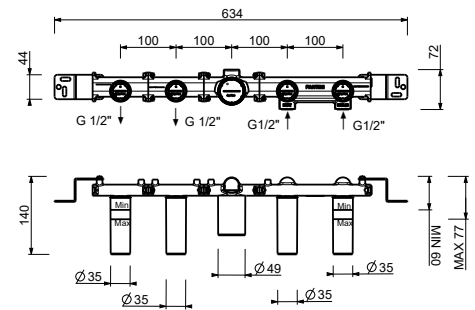

R019A

Built-in piece

44 00 R019A