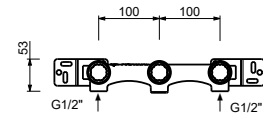

R010A

Built-in piece

44 00 R010A