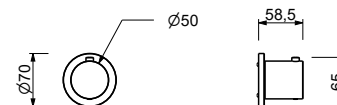

External piece

Chrome	87 02 H700B
Polished Nickel PVD	87 95 H700B
Matt Gun Metal PVD	87 P5 H700B
Mokka PVD	87 S5 H700B
Brushed Steel Look PVD	87 92 H700B