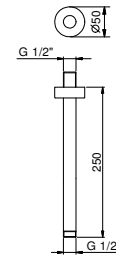

OPTIONAL: Built-in part for plasterboard

W046	91 00 W046