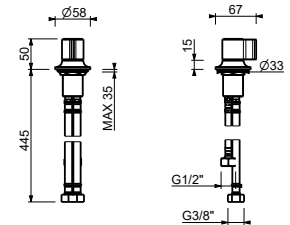

M111A

Built-in piece

44 00 M111A

J795

lead \emptyset free

Deck mounted mixer

- handle.1
- flexible supply lines

Chrome	76 02 J795
Polished Nickel PVD	76 95 J795
Matt Gun Metal PVD	76 P5 J795
Mokka PVD	76 S5 J795
Brushed Steel Look PVD	76 92 J795