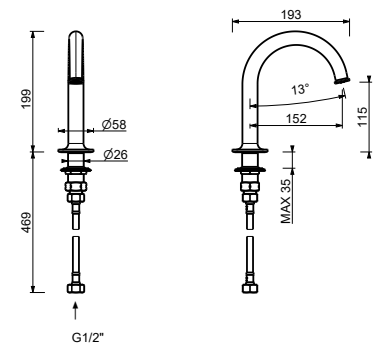

Z617
lead $\emptyset$ free

Washbasin spout
• spout projection 15 cm
• flow restrictor 5 l/min at 3 bar
• 1/2" inlet

Chrome	76 02 Z617
Polished Nickel PVD	76 95 Z617
Matt Gun Metal PVD	76 P5 Z617
Mokka PVD	76 S5 Z617
Brushed Steel Look PVD	76 92 Z617