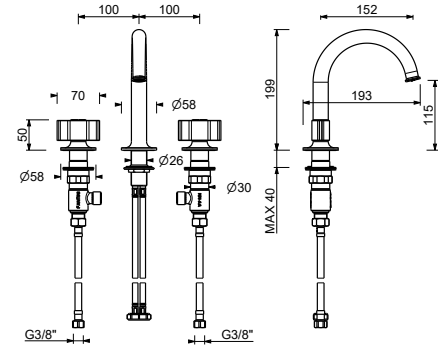

J407W
lead ϕ free

1. **3-hole washbasin mixer**
   • **handles.2**
   • spout projection 15 cm
   • flow restrictor 5 l/min at 3 bar
   • 90° ceramic cartridge
   • flexible supply lines
   • WITHOUT WASTE

Chrome	76 02 J407W
Polished Nickel PVD	76 95 J407W
Matt Gun Metal PVD	76 P5 J407W
Mokka PVD	76 S5 J407W
Brushed Steel Look PVD	76 92 J407W