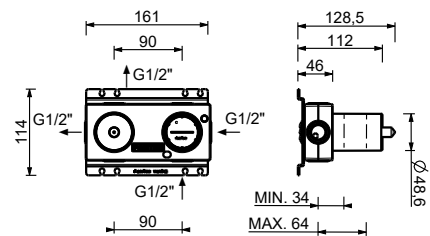

Built-in piece

44 00 M623A