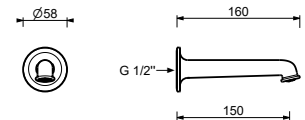

Z645
lead $\emptyset$ free

Wall-mount washbasin spout
• spout projection 15 cm
• flow restrictor 5 l/min at 3 bar
• 1/2" inlet

Chrome	76 02 Z645
Polished Nickel PVD	76 95 Z645
Matt Gun Metal PVD	76 P5 Z645
Mokka PVD	76 S5 Z645
Brushed Steel Look PVD	76 92 Z645