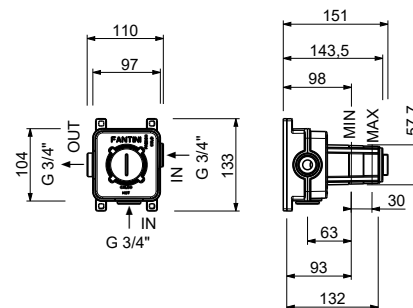

H700B

External piece

Chrome	87 02 H700B
Polished Nickel PVD	87 95 H700B
Matt Gun Metal PVD	87 P5 H700B
Mokka PVD	87 S5 H700B
Brushed Steel Look PVD	87 92 H700B

H500A

Built-in piece

44 00 H500A

Stop valve

- ON/OFF button with flow rate adjustment **Screen-printing on showerhead**
- soundproof
- for horizontal and vertical installation
- 1/2" inlets