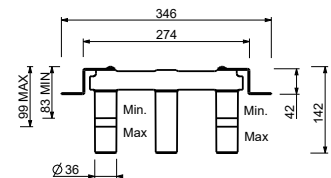

R010A

Built-in piece

44 00 R010A