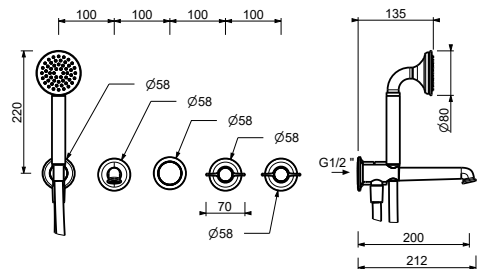

J419B

External piece

Chrome	76 02 J419B
Polished Nickel PVD	76 95 J419B
Matt Gun Metal PVD	76 P5 J419B
Mokka PVD	76 S5 J419B
Brushed Steel Look PVD	76 92 J419B