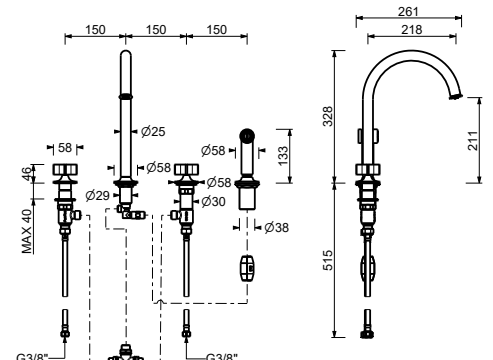

Sink mixer

- **handles.4**
- spout projection 21,5 cm
- turning spout
- detached one jet pull-out handshower with on/off push button
- 4-hole
- flow restrictor 8 l/min at 3 bar
- 90° ceramic cartridge
- flexible supply lines
- WITHOUT WASTE