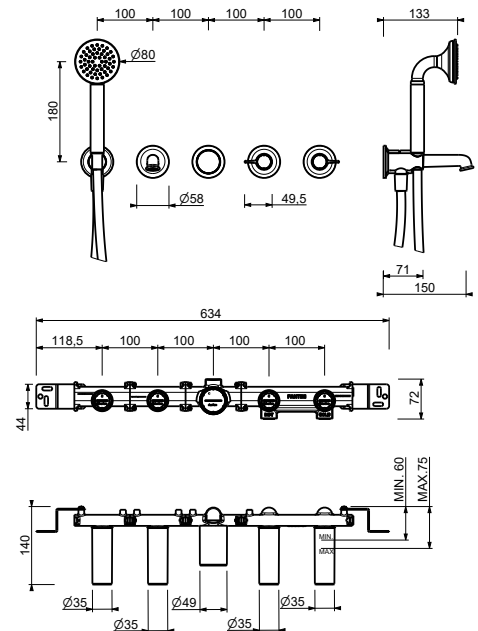

Built-in bathtub mixer

- **handles.1**
- spout projection 15 cm
- **2-way** diverter with turning knob
- FLORA handshower
- water plug with showerholder
- 150 cm PVC flexible
- 90° ceramic cartridge
- 1/2" inlets

J518B

External piece

Chrome	76 02 J518B
Polished Nickel PVD	76 95 J518B
Matt Gun Metal PVD	76 P5 J518B
Mokka PVD	76 S5 J518B
Brushed Steel Look PVD	76 92 J518B

R019A

Built-in piece

44 00 R019A