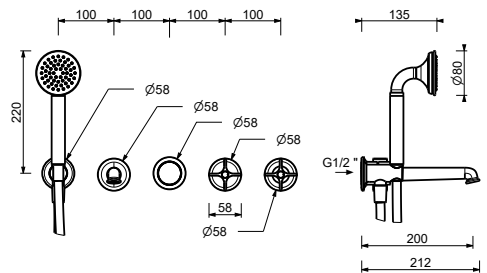

J619B

External piece

Chrome	76 02 J619B
Polished Nickel PVD	76 95 J619B
Matt Gun Metal PVD	76 P5 J619B
Mokka PVD	76 S5 J619B
Brushed Steel Look PVD	76 92 J619B