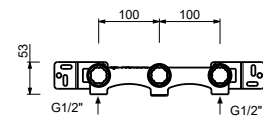

R010A

Built-in piece

44 00 R010A