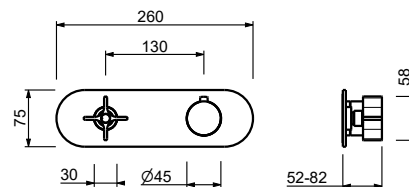

D373A

Built-in piece

19 00 D373A

3/4" built-in thermostatic shower mixer

- handle. 4
- 3-way shut-off diverter with turning knob
- for horizontal installation only
- 3/4" inlets

J873B

External piece

Chrome	76 02 J873B
Polished Nickel PVD	76 95 J873B
Matt Gun Metal PVD	76 P5 J873B
Mokka PVD	76 S5 J873B
Brushed Steel Look PVD	76 92 J873B