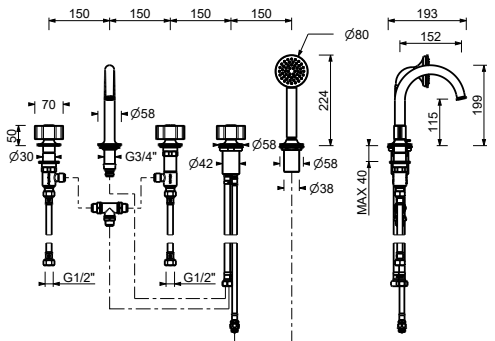

Chrome	76 02 J465
Polished Nickel PVD	76 95 J465
Matt Gun Metal PVD	76 P5 J465
Mokka PVD	76 S5 J465
Brushed Steel Look PVD	76 92 J465