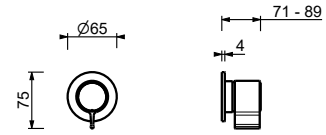

Built-in shower mixer

- **handle.1**
- no. 1 1/2" outlet
- 1/2" inlets
- soundproof

J763B

External piece

Chrome	76 02 J763B
Polished Nickel PVD	76 95 J763B
Matt Gun Metal PVD	76 P5 J763B
Mokka PVD	76 S5 J763B
Brushed Steel Look PVD	76 92 J763B