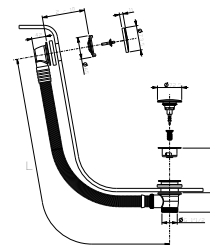

Chrome	91 02 W001
Polished Nickel PVD	91 95 W001
Matt Gun Metal PVD	91 P5 W001
Mokka PVD	91 S5 W001
Brushed Steel Look PVD	91 92 W001