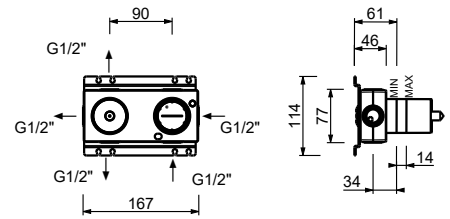

M687A

Built-in piece

44 00 M687A