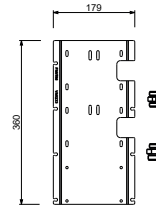

D491A

Built-in piece

19 00 D491A

W269

OPTIONAL - Easy Fix System

- plate and connections:
- for an easy both horizontal and vertical installation of the thermostatic mixers:
 - to install art- H500A / H590A - **1 outlet**
 - to install art- H500A / H590A - **2 outlets**