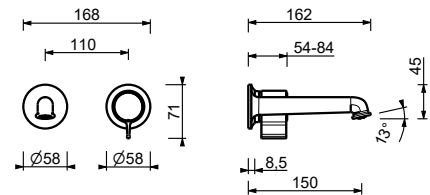

J710B

External piece

Chrome	76 02 J710B
Polished Nickel PVD	76 95 J710B
Matt Gun Metal PVD	76 P5 J710B
Mokka PVD	76 S5 J710B
Brushed Steel Look PVD	76 92 J710B