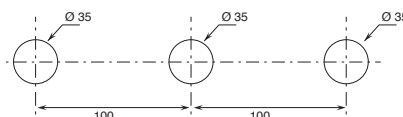

All washbasin and bidet mixers are fitted with 5 l/min **flow restrictors**.

BASINS HOLE SIZE:

- For washbasin and bidet mixers.

- 3-hole washbasin mixer.

art. J504 - J404 - J604

art. J507 - J407 - J607

Mixers - ON/OFF buttons