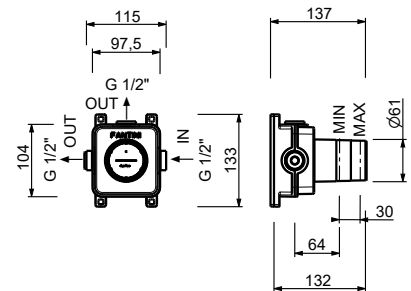

H790B

External piece

Chrome	87 02 H790B
Polished Nickel PVD	87 95 H790B
Matt Gun Metal PVD	87 P5 H790B
Mokka PVD	87 S5 H790B
Brushed Steel Look PVD	87 92 H790B

H590A

Built-in piece

44 00 H590A

Stop valve

- ON/OFF button with flow rate adjustment **Screen-printing on handshower**
- soundproof
- for horizontal and vertical installation
- 1/2" inlets