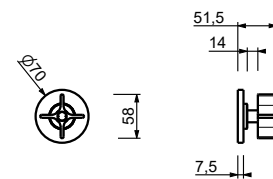

D491A

Built-in piece

19 00 D491A

W269

OPTIONAL - Easy Fix System

- plate and connections:
- for an easy both horizontal and vertical installation of the thermostatic mixers:
 - to install art- H500A / H590A - **1 outlet**
 - to install art- H500A / H590A - **2 outlets**