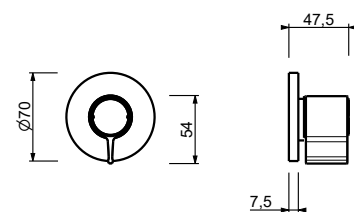

J790B

External piece

Chrome	76 02 J790B
Polished Nickel PVD	76 95 J790B
Matt Gun Metal PVD	76 P5 J790B
Mokka PVD	76 S5 J790B
Brushed Steel Look PVD	76 92 J790B