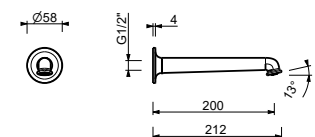

Z618
lead $\emptyset$ free

Wall-mount washbasin spout
• spout projection 20 cm
• flow restrictor 5 l/min at 3 bar
• 1/2" inlet

Chrome	76 02 Z618
Polished Nickel PVD	76 95 Z618
Matt Gun Metal PVD	76 P5 Z618
Mokka PVD	76 S5 Z618
Brushed Steel Look PVD	76 92 Z618