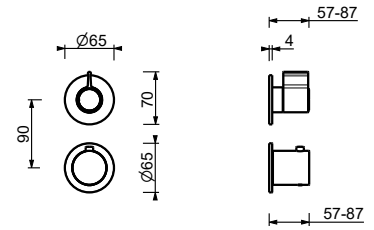

1/2" built-in thermostatic shower mixer

- **handle.1**
- with rosaces
- **2-way** diverter with turning knob
- 1/2" inlets
- soundproof
- for vertical installation only

J723B

External piece

Chrome	76 02 J723B
Polished Nickel PVD	76 95 J723B
Matt Gun Metal PVD	76 P5 J723B
Mokka PVD	76 S5 J723B
Brushed Steel Look PVD	76 92 J723B