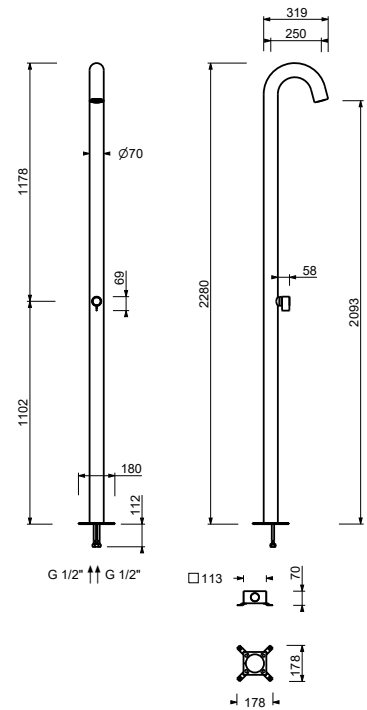

J760B

D060A

External piece

Black Velvet	76 14 J760B
Brushed Stainless Steel	76 93 J760B

Built-in piece

44 00 D060A

Shower column

- FLORA
- **handle.1**
-
- Hand shower with ON/OFF button
- built-in shower mixer progressive cartridge
- for outdoor/indoor use
- base material: AISI 316L stainless steel, also suitable for outdoor environments