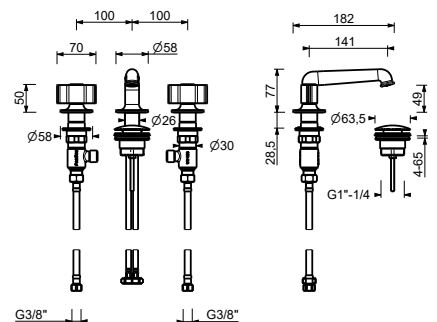

J404
lead $\emptyset$ free

1. **3-hole washbasin mixer**
   • **handles.2**
   • spout projection 14 cm
   • flow restrictor 5 l/min at 3 bar
   • 90° ceramic cartridge
   • flexible supply lines
   • WITH pop-up WASTE

Chrome	76 02 J404
Polished Nickel PVD	76 95 J404
Matt Gun Metal PVD	76 P5 J404
Mokka PVD	76 S5 J404
Brushed Steel Look PVD	76 92 J404