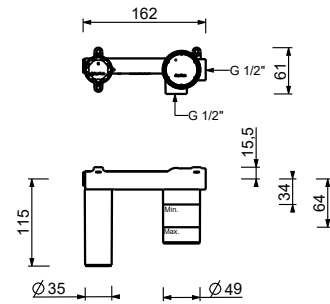

M111A

Built-in piece

44 00 M111A