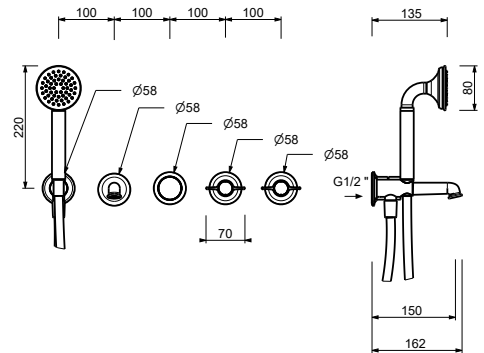

Built-in bathtub mixer

- **handles.2**
- spout projection 15 cm
- **2-way** diverter with turning knob
- FLORA handshower
- water plug with showerholder
- 150 cm PVC flexible
- 90° ceramic cartridge
- 1/2" inlets

J418B

External piece

Chrome	76 02 J418B
Polished Nickel PVD	76 95 J418B
Matt Gun Metal PVD	76 P5 J418B
Mokka PVD	76 S5 J418B
Brushed Steel Look PVD	76 92 J418B