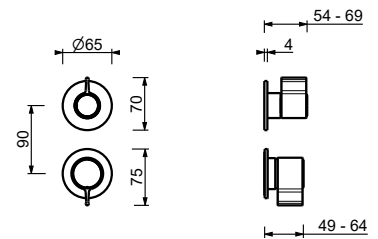

J785B

External piece

Chrome	76 02 J785B
Polished Nickel PVD	76 95 J785B
Matt Gun Metal PVD	76 P5 J785B
Mokka PVD	76 S5 J785B
Brushed Steel Look PVD	76 92 J785B