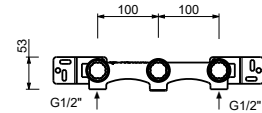

Built-in piece

44 00 R010A