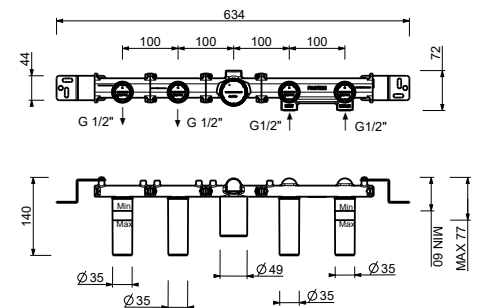

R019A

Built-in piece

44 00 R019A