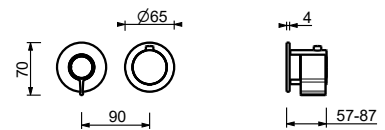

External piece

Chrome	76 02 J723B
Polished Nickel PVD	76 95 J723B
Matt Gun Metal PVD	76 P5 J723B
Mokka PVD	76 S5 J723B
Brushed Steel Look PVD	76 92 J723B