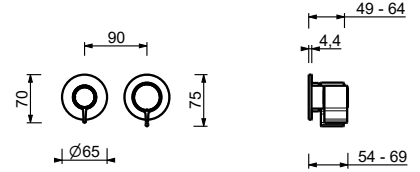

Built-in shower mixer

- **handles.1**
- **3-way** diverter with turning knob
- 1/2" inlets
- soundproof
- for horizontal installation only

J787B

External piece

Chrome	76 02 J787B
Polished Nickel PVD	76 95 J787B
Matt Gun Metal PVD	76 P5 J787B
Mokka PVD	76 S5 J787B
Brushed Steel Look PVD	76 92 J787B