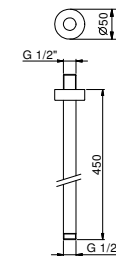

OPTIONAL: Built-in part for plasterboard

W046	91 00 W046