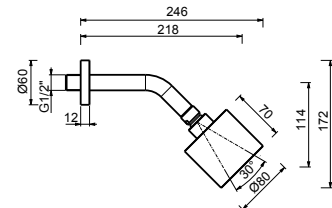

Chrome	86 02 8147
Polished Nickel PVD	86 95 8147
Matt Gun Metal PVD	86 P5 8147
Mokka PVD	86 S5 8147
Brushed Steel Look PVD	86 92 8147