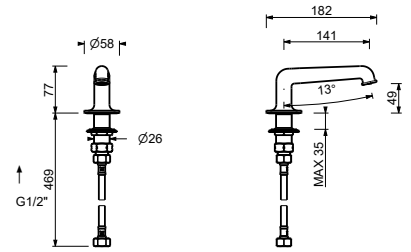

Z616
lead $\emptyset$ free

Washbasin spout
• spout projection 15 cm
• flow restrictor 5 l/min at 3 bar
• 1/2" inlet

Chrome	76 02 Z616
Polished Nickel PVD	76 95 Z616
Matt Gun Metal PVD	76 P5 Z616
Mokka PVD	76 S5 Z616
Brushed Steel Look PVD	76 92 Z616