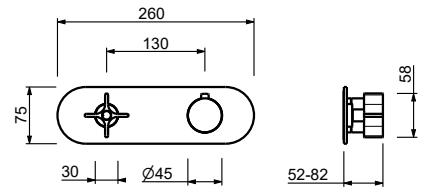

D372A

Built-in piece

19 00 D372A

3/4" built-in thermostatic shower mixer

- **handle.4**
- **2-way** shut-off diverter with turning knob
- for horizontal installation only
- 3/4" inlets

J872B

External piece

Chrome	76 02 J872B
Polished Nickel PVD	76 95 J872B
Matt Gun Metal PVD	76 P5 J872B
Mokka PVD	76 S5 J872B
Brushed Steel Look PVD	76 92 J872B