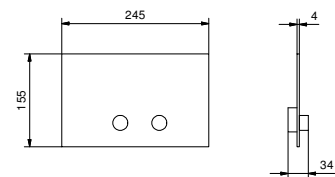

Brilliant Stainless Steel	91 38 W216
Polished Nickel PVD	91 95 W216
Matt Gun Metal PVD	91 P5 W216
Mokka PVD	91 S5 W216
Brushed Steel Look PVD	91 92 W216

W001