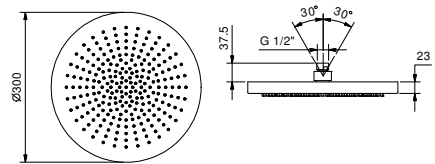

K073

Rain showerhead

- ACQUAFIT
- **Water functions:**
- 1st function: 240 anti - limestone nozzles
- Ø 30 cm
- base material: stainless steel
- check valve
- flow restrictor 14 l/min at 3 bar
- anti-lime scale system
- 1/2" inlet

NOTE: conditions necessary for the correct functioning: Min. Flow Rate: 12 l/min

Brilliant Stainless Steel	79 38 K073
Polished Nickel PVD	79 95 K073
Matt Gun Metal PVD	79 P5 K073
Mokka PVD	79 S5 K073
Brushed Steel Look PVD	79 92 K073

8147

Rain showerhead

- Ø 80 mm
- adjustable
- wall-mount
- 1/2" inlet
- anti-lime scale system
- flow restrictor 12 l/min at 3 bar
- check valve