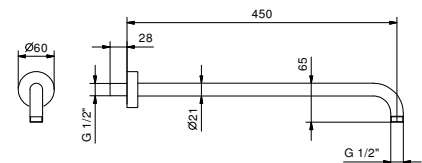

OPTIONAL: Built-in part for plasterboard

W046 91 00 W046

8028

Shower arm

- 45 cm long
- round backplate
- wall-mount
- 1/2" inlet

Chrome	86 02 8028
Polished Nickel PVD	86 95 8028
Matt Gun Metal PVD	86 P5 8028
Mokka PVD	86 S5 8028
Brushed Steel Look PVD	86 92 8028