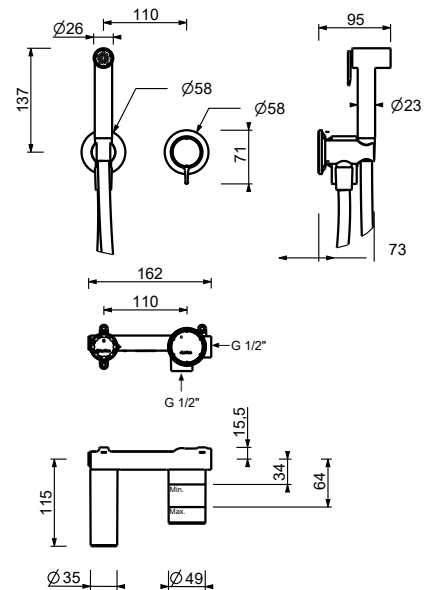

M111A

Built-in piece

44 00 M111A