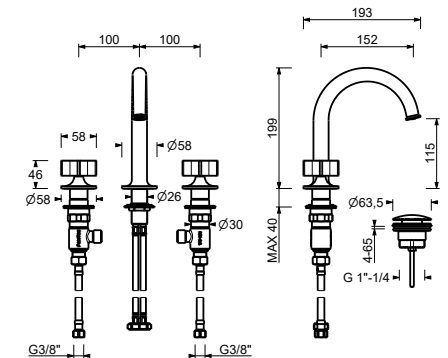

J607
lead ϕ free

1. **3-hole washbasin mixer**
   • **handles.4**
   • spout projection 15 cm
   • flow restrictor 5 l/min at 3 bar
   • 90° ceramic cartridge
   • flexible supply lines
   • WITH pop-up WASTE

Chrome	76 02 J607
Polished Nickel PVD	76 95 J607
Matt Gun Metal PVD	76 P5 J607
Mokka PVD	76 S5 J607
Brushed Steel Look PVD	76 92 J607