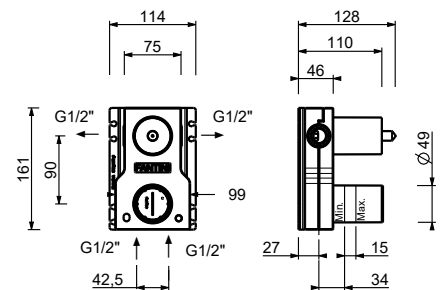

M585A

Built-in piece

44 00 M585A