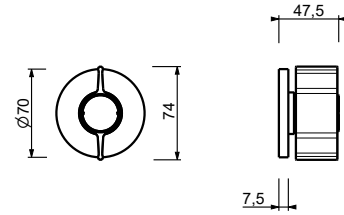

3/4" stop valve

- **handles.2**
- 90° ceramic cartridge
- 3/4" inlets
- soundproof

J990B

External piece

Chrome	76 02 J990B
Polished Nickel PVD	76 95 J990B
Matt Gun Metal PVD	76 P5 J990B
Mokka PVD	76 S5 J990B
Brushed Steel Look PVD	76 92 J990B