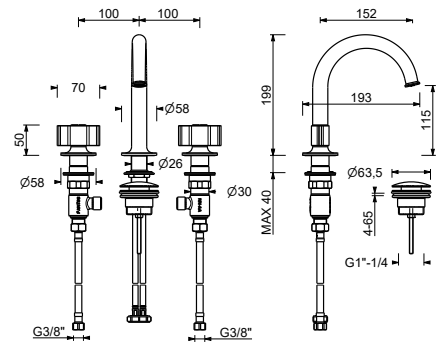

J407
lead ϕ free

1. **3-hole washbasin mixer**
   • **handles.2**
   • spout projection 15 cm
   • flow restrictor 5 l/min at 3 bar
   • 90° ceramic cartridge
   • flexible supply lines
   • WITH pop-up WASTE

Chrome	76 02 J407
Polished Nickel PVD	76 95 J407
Matt Gun Metal PVD	76 P5 J407
Mokka PVD	76 S5 J407
Brushed Steel Look PVD	76 92 J407