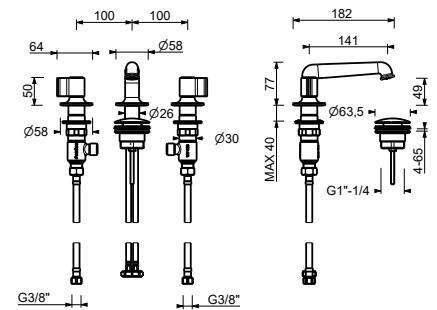

J504
lead $\emptyset$ free

1. **3-hole washbasin mixer**
   • **handles.1**
   • spout projection 14 cm
   • flow restrictor 5 l/min at 3 bar
   • 90° ceramic cartridge
   • flexible supply lines
   • WITH pop-up WASTE

Chrome	76 02 J504
Polished Nickel PVD	76 95 J504
Matt Gun Metal PVD	76 P5 J504
Mokka PVD	76 S5 J504
Brushed Steel Look PVD	76 92 J504