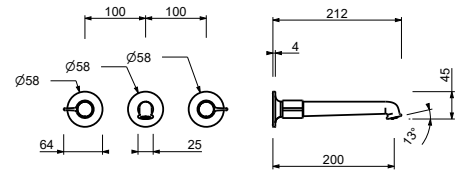

- handles.1
- spout projection 20 cm
- flow restrictor 5 l/min at 3 bar
- 90° ceramic cartridge
- 1/2" inlets
- WITHOUT WASTE

J513B

External piece

Chrome	76 02 J513B
Polished Nickel PVD	76 95 J513B
Matt Gun Metal PVD	76 P5 J513B
Mokka PVD	76 S5 J513B
Brushed Steel Look PVD	76 92 J513B