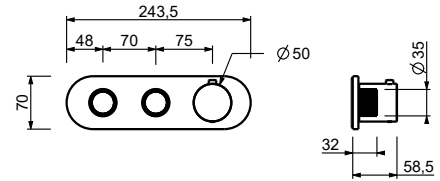

3/4" built-in thermostatic shower mixer

- handle
- ON/OFF buttons with flow rate adjustment
- soundproof
- for horizontal installation only
- 3/4" inlets
- nos. 2 1/2" outlets

H772B

External piece

Chrome	87 02 H772B
Polished Nickel PVD	87 95 H772B
Matt Gun Metal PVD	87 P5 H772B
Mokka PVD	87 S5 H772B
Brushed Steel Look PVD	87 92 H772B