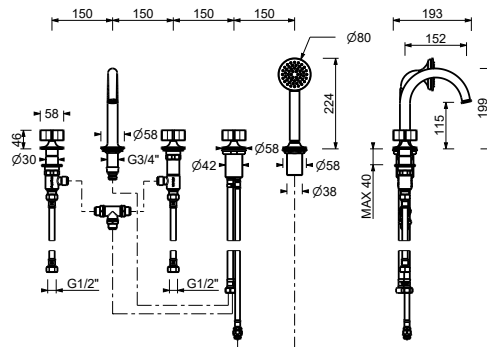

J665

Deck-mount bathtub mixer

- **handles.4**
- spout projection 15 cm
- 5-hole
- **2-way** diverter with turning knob
- FLORA handshower
- 150 cm flexible
- 90° ceramic cartridge
- 1/2" inlets
- flexible supply lines

Chrome	76 02 J665
Polished Nickel PVD	76 95 J665
Matt Gun Metal PVD	76 P5 J665
Mokka PVD	76 S5 J665
Brushed Steel Look PVD	76 92 J665