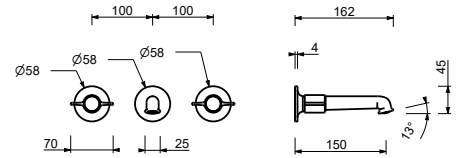

lead ρ free

Wall-mount washbasin mixer

- **handles.2**
- spout projection 15 cm
- flow restrictor 5 l/min at 3 bar
- 90° ceramic cartridge
- 1/2" inlets
- WITHOUT WASTE

J410B

External piece

Chrome	76 02 J410B
Polished Nickel PVD	76 95 J410B
Matt Gun Metal PVD	76 P5 J410B
Mokka PVD	76 S5 J410B
Brushed Steel Look PVD	76 92 J410B