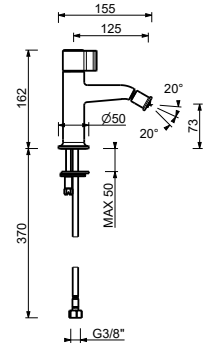

J708WF

Single-hole bidet mixer

- **handle.1**
- spout projection 12,5 cm
- flow restrictor 5 l/min at 3 bar
- articulated aerator
- flexible supply lines
- WITHOUT WASTE

Chrome	76 02 J708WF
Polished Nickel PVD	76 95 J708WF
Matt Gun Metal PVD	76 P5 J708WF
Mokka PVD	76 S5 J708WF
Brushed Steel Look PVD	76 92 J708WF