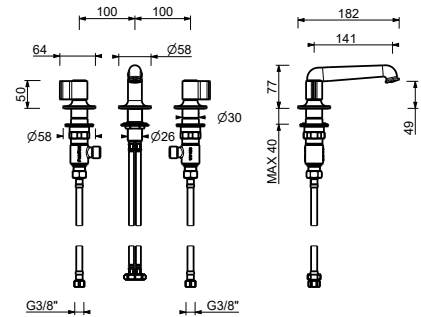

J504W
lead $\emptyset$ free

1. **3-hole washbasin mixer**
   • **handles.1**
   • spout projection 14 cm
   • flow restrictor 5 l/min at 3 bar
   • 90° ceramic cartridge
   • flexible supply lines
   • WITHOUT WASTE

Chrome	76 02 J504W
Polished Nickel PVD	76 95 J504W
Matt Gun Metal PVD	76 P5 J504W
Mokka PVD	76 S5 J504W
Brushed Steel Look PVD	76 92 J504W