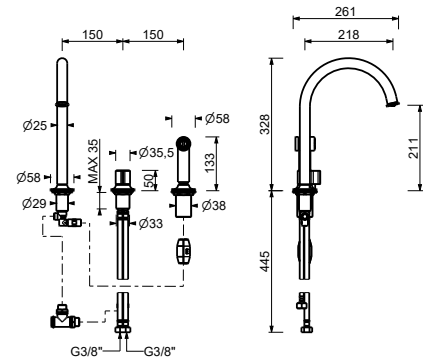

J751

lead $\emptyset$ free

Three-hole kitchen mixer

- **handle.1**
- spout projection 21,5 cm
- turning spout
- detached one jet pull-out handshower with on/off push button
- 3-hole
- flow restrictor 8 l/min at 3 bar
- flexible supply lines
- WITHOUT WASTE

Chrome	76 02 J751
Polished Nickel PVD	76 95 J751
Matt Gun Metal PVD	76 P5 J751
Mokka PVD	76 S5 J751
Brushed Steel Look PVD	76 92 J751