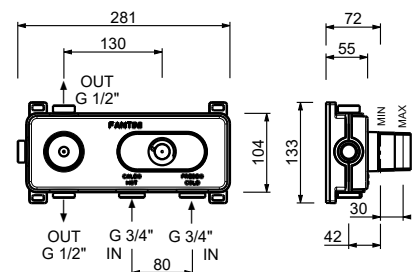

Built-in piece

19 00 D372A