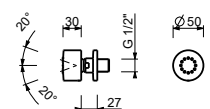

9248

Lateral body spray

- base material: brass
- adjustable
- anti-lime scale system
- 1/2" inlet

NOTE: conditions necessary for the correct functioning: Min. Flow Rate: 12 l/min

Chrome	86 02 9248
Polished Nickel PVD	86 95 9248
Matt Gun Metal PVD	86 P5 9248
Mokka PVD	86 S5 9248
Brushed Steel Look PVD	86 92 9248