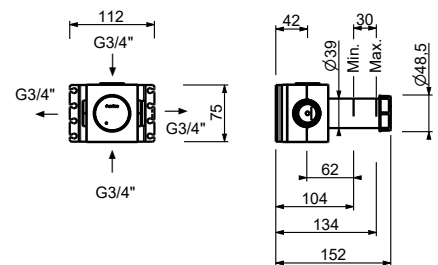

D491A

Built-in piece

19 00 D491A

W269

OPTIONAL - Easy Fix System

- plate and connections:
- for an easy both horizontal and vertical installation of the thermostatic mixers:
 - to install art- H500A / H590A - **1 outlet**
 - to install art- H500A / H590A - **2 outlets**