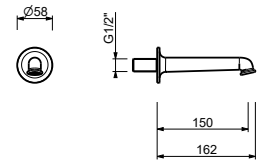

J741

Wall-mount bathtub spout

- spout projection 15 cm
- 1/2" inlet

Chrome	76 02 J741
Polished Nickel PVD	76 95 J741
Matt Gun Metal PVD	76 P5 J741
Mokka PVD	76 S5 J741
Brushed Steel Look PVD	76 92 J741