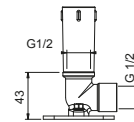

8121

Shower arm

- 10 cm long
- round backplate
- ceiling-mount
- 1/2" inlet

Chrome	86 02 8121
Polished Nickel PVD	86 95 8121
Matt Gun Metal PVD	86 P5 8121
Mokka PVD	86 S5 8121
Brushed Steel Look PVD	86 92 8121

OPTIONAL: Built-in part for plasterboard

W046	91 00 W046