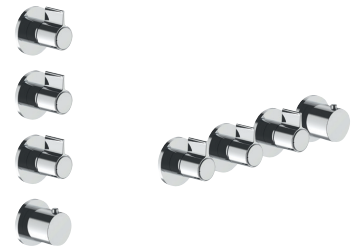

EXAMPLE OF COMBINATION - 3 OUTLETS