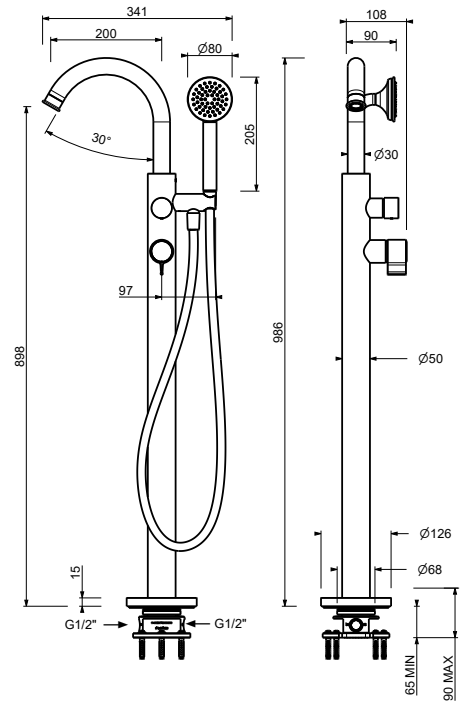

Floor-mount bathtub mixer

- **handle.1**
- spout projection 20 cm
- open/close handle with flow and temperature control
- FLORA handshower
- handshower holder
- 150 cm flexible
- 1/2" inlets
- on foot

J780B

External piece

Chrome	76 02 J780B
Polished Nickel PVD	76 95 J780B
Matt Gun Metal PVD	76 P5 J780B
Mokka PVD	76 S5 J780B
Brushed Steel Look PVD	76 92 J780B