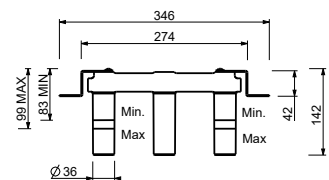

Built-in piece

44 00 R010A