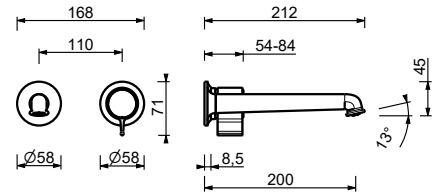

lead $\emptyset$ free

Wall-mount washbasin mixer

- handle.1
- spout projection 20 cm
- flow restrictor 5 l/min at 3 bar
- 1/2" inlets
- WITHOUT WASTE

J713B

External piece

Chrome	76 02 J713B
Polished Nickel PVD	76 95 J713B
Matt Gun Metal PVD	76 P5 J713B
Mokka PVD	76 S5 J713B
Brushed Steel Look PVD	76 92 J713B