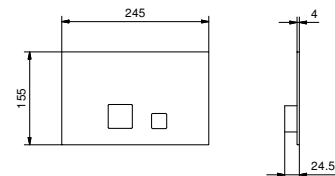

8402

Flush actuator plate GEBERIT

- base material: stainless steel
- projecting push-button controls
- with round controls
- without visible fixing system

N.B. complete finishing list in the section miscellaneous articles at the end of the pricelist
N.B. compatible ONLY WITH Geberit Sigma 8/Sigma 12

Brilliant Stainless Steel	91 38 8402
Polished Nickel PVD	91 95 8402
Matt Gun Metal PVD	91 P5 8402
Mokka PVD	91 S5 8402
Brushed Steel Look PVD	91 92 8402

8403

Flush actuator plate GEBERIT

- base material: stainless steel
- flush fit controls
- with square controls
- without visible fixing system

N.B. complete finishing list in the section miscellaneous articles at the end of the pricelist
N.B. compatible ONLY WITH Geberit Sigma 8/Sigma 12

Brilliant Stainless Steel	91 38 8403
Polished Nickel PVD	91 95 8403
Matt Gun Metal PVD	91 P5 8403
Mokka PVD	91 S5 8403
Brushed Steel Look PVD	91 92 8403

W216

Flush actuator plate TECE

- base material: stainless steel
- projecting push-button controls
- with round controls
- minimum depth: see installation instructions
- without visible fixing system

N.B. complete finishing list in the section miscellaneous articles at the end of the pricelist
N.B. compatible ONLY WITH Tecebox Octa II

Brilliant Stainless Steel	91 38 W216
Polished Nickel PVD	91 95 W216
Matt Gun Metal PVD	91 P5 W216
Mokka PVD	91 S5 W216
Brushed Steel Look PVD	91 92 W216

W001

Bathtub drain

- WITH WASTE

N.B. complete finishing list in the section miscellaneous articles at the end of the pricelist

Chrome	91 02 W001
Polished Nickel PVD	91 95 W001
Matt Gun Metal PVD	91 P5 W001
Mokka PVD	91 S5 W001
Brushed Steel Look PVD	91 92 W001