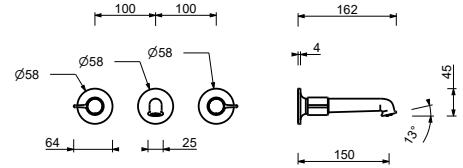

lead ρ free

Wall-mount washbasin mixer

- handles.1
- spout projection 15 cm
- flow restrictor 5 l/min at 3 bar
- 90° ceramic cartridge
- 1/2" inlets
- WITHOUT WASTE

J510B

External piece

Chrome	76 02 J510B
Polished Nickel PVD	76 95 J510B
Matt Gun Metal PVD	76 P5 J510B
Mokka PVD	76 S5 J510B
Brushed Steel Look PVD	76 92 J510B