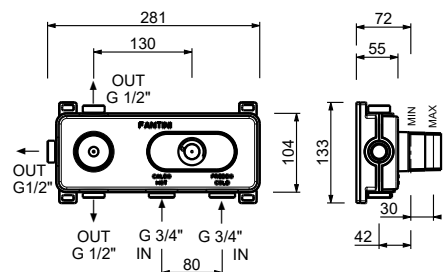

Built-in piece

19 00 D373A