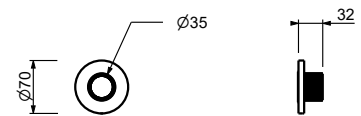

H791B

External piece

Chrome	87 02 H791B
Polished Nickel PVD	87 95 H791B
Matt Gun Metal PVD	87 P5 H791B
Mokka PVD	87 S5 H791B
Brushed Steel Look PVD	87 92 H791B