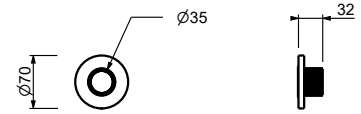

Stop valve

- ON/OFF button with flow rate adjustment **Screen-printing on showerhead**
- soundproof
- for horizontal and vertical installation
- 1/2" inlets

H790B

External piece

Chrome	87 02 H790B
Polished Nickel PVD	87 95 H790B
Matt Gun Metal PVD	87 P5 H790B
Mokka PVD	87 S5 H790B
Brushed Steel Look PVD	87 92 H790B