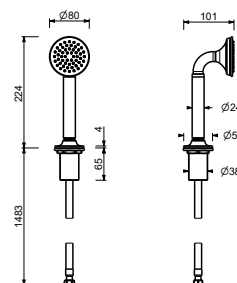

J780B

External piece

Chrome	76 02 J780B
Polished Nickel PVD	76 95 J780B
Matt Gun Metal PVD	76 P5 J780B
Mokka PVD	76 S5 J780B
Brushed Steel Look PVD	76 92 J780B

R080A

Built-in piece

44 00 R080A

Z620

Shower set for bathtub edge

- FLORA handshower
- 150 cm flexible

Chrome	76 02 Z620
Polished Nickel PVD	76 95 Z620
Matt Gun Metal PVD	76 P5 Z620
Mokka PVD	76 S5 Z620
Brushed Steel Look PVD	76 92 Z620

J741

Wall-mount bathtub spout

- spout projection 15 cm
- 1/2" inlet