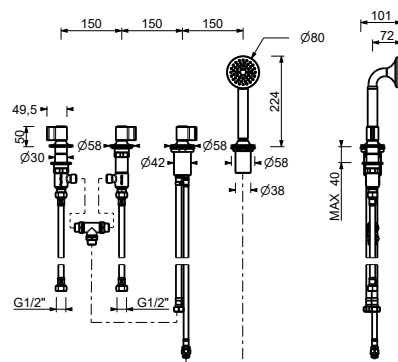

J567

Deck-mount bathtub mixer

- **handles.1**
- without spout
- 4-hole
- **2-way** diverter with turning knob
- FLORA handshower
- 150 cm flexible
- 90° ceramic cartridge
- 1/2" inlets
- flexible supply lines

Chrome	76 02 J567
Polished Nickel PVD	76 95 J567
Matt Gun Metal PVD	76 P5 J567
Mokka PVD	76 S5 J567
Brushed Steel Look PVD	76 92 J567