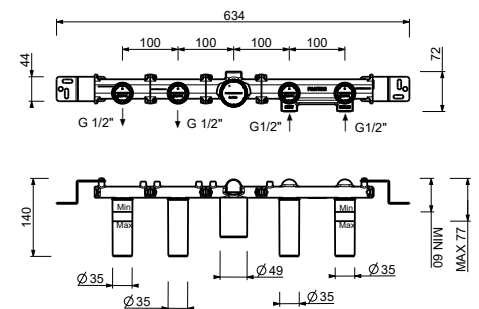

R019A

Built-in piece

44 00 R019A