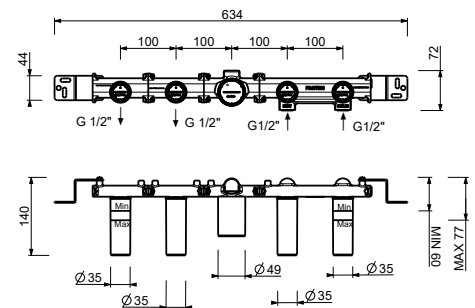

R019A

Built-in piece

44 00 R019A