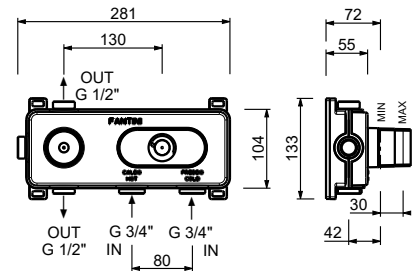

Built-in piece

19 00 D372A