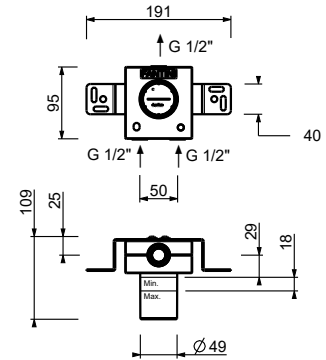

Built-in shower mixer

- **handle.1**
- no. 1 1/2" outlet
- 1/2" inlets
- soundproof

J763B

External piece

Chrome	76 02 J763B
Polished Nickel PVD	76 95 J763B
Matt Gun Metal PVD	76 P5 J763B
Mokka PVD	76 S5 J763B
Brushed Steel Look PVD	76 92 J763B

M063A

Built-in piece

44 00 M063A