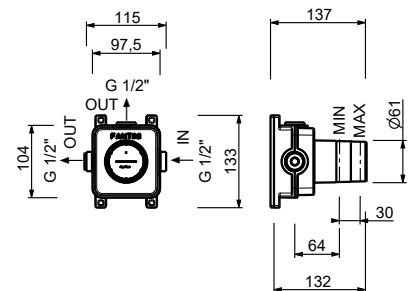

H791B

External piece

Chrome	87 02 H791B
Polished Nickel PVD	87 95 H791B
Matt Gun Metal PVD	87 P5 H791B
Mokka PVD	87 S5 H791B
Brushed Steel Look PVD	87 92 H791B

H590A

Built-in piece

44 00 H590A

Stop valve

- ON/OFF button with flow rate adjustment **AUX**