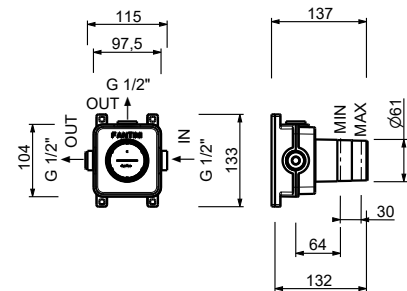

Stop valve

- ON/OFF button with flow rate adjustment **AUX**

Screen-printing

- soundproof
- for horizontal and vertical installation
- 1/2" inlets

H792B

External piece

Chrome	87 02 H792B
Polished Nickel PVD	87 95 H792B
Matt Gun Metal PVD	87 P5 H792B
Mokka PVD	87 S5 H792B
Brushed Steel Look PVD	87 92 H792B

H590A

Built-in piece

44 00 H590A