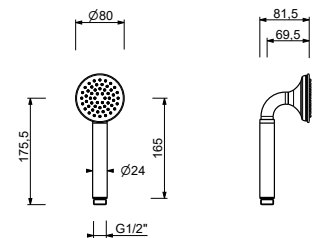

Z619

Handshower

- FLORA
- base material: brass
- flow restrictor 9 l/min
- anti-lime scale system
- check valve

Chrome	90 02 Z619
Polished Nickel PVD	90 95 Z619
Matt Gun Metal PVD	90 P5 Z619
Mokka PVD	90 S5 Z619
Brushed Steel Look PVD	90 92 Z619