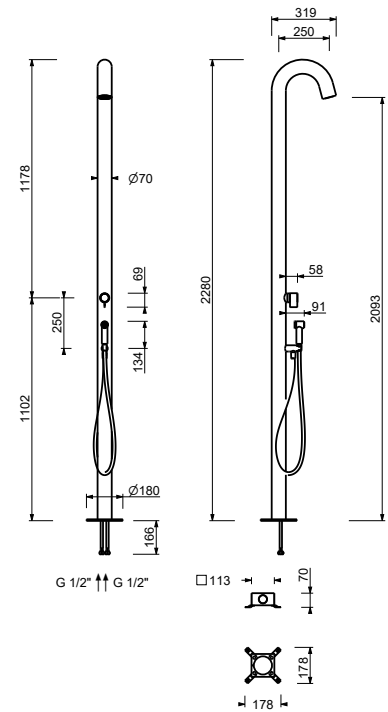

Shower column

- FLORA
- **handle.1**
- •
- Hand shower with ON/OFF button
- built-in shower mixer progressive cartridge
- for outdoor/indoor use
- base material: AISI 316L stainless steel, also suitable for outdoor environments

J761B

D060A

External piece

- Black Velvet 76 14 J761B
- **Brushed Stainless Steel 76 93 J761B**

Built-in piece

44 00 D060A