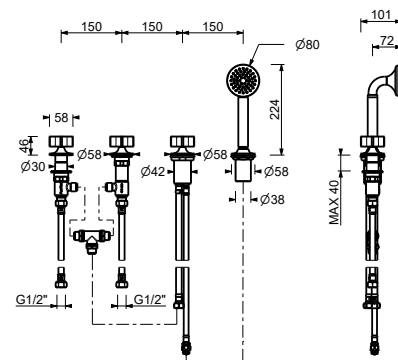

J667

Deck-mount bathtub mixer

- **handles.4**
- without spout
- 4-hole
- **2-way** diverter with turning knob
- FLORA handshower
- 150 cm flexible
- 90° ceramic cartridge
- 1/2" inlets
- flexible supply lines

Chrome	76 02 J667
Polished Nickel PVD	76 95 J667
Matt Gun Metal PVD	76 P5 J667
Mokka PVD	76 S5 J667
Brushed Steel Look PVD	76 92 J667