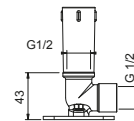

OPTIONAL: Built-in part for plasterboard

W046	91 00 W046