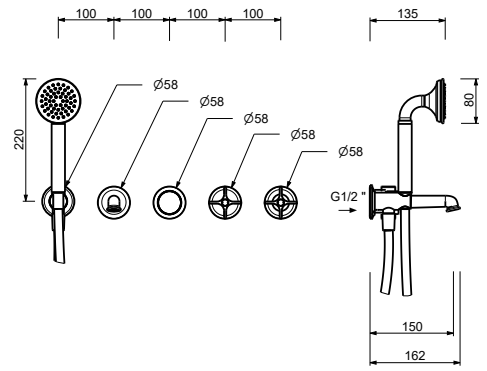

Built-in bathtub mixer

- **handles.4**
- spout projection 15 cm
- **2-way** diverter with turning knob
- FLORA handshower
- water plug with showerholder
- 150 cm PVC flexible
- 90° ceramic cartridge
- 1/2" inlets

J618B

External piece

Chrome	76 02 J618B
Polished Nickel PVD	76 95 J618B
Matt Gun Metal PVD	76 P5 J618B
Mokka PVD	76 S5 J618B
Brushed Steel Look PVD	76 92 J618B