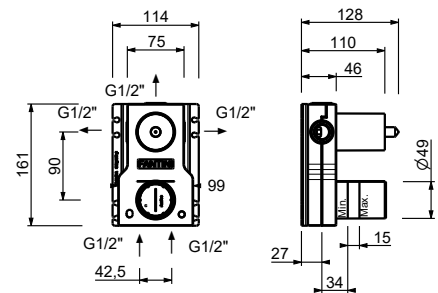

M587A

Built-in piece

44 00 M587A