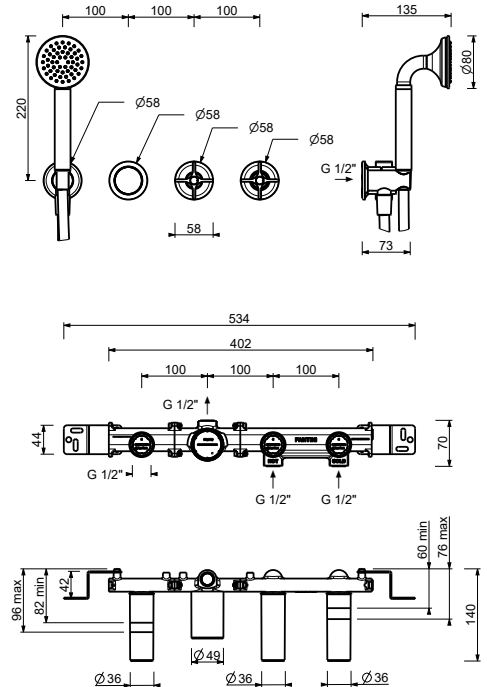

R017A

Built-in piece

44 00 R017A

Built-in bathtub mixer

- **handles.4**
- without spout
- **2-way** diverter with turning knob
- FLORA handshower
- water plug with showerholder
- 150 cm PVC flexible
- 90° ceramic cartridge
- 1/2" inlets