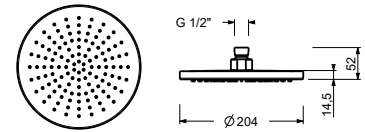

8136

Rain showerhead

- Ø 20 cm
- base material: brass
- flow restrictor 12 l/min at 3 bar
- anti-lime scale system
- 1/2" inlet
- check valve

NOTE: conditions necessary for the correct functioning: Min. Flow Rate: 10 l/min