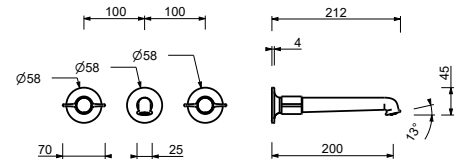

J413B

External piece

Chrome	76 02 J413B
Polished Nickel PVD	76 95 J413B
Matt Gun Metal PVD	76 P5 J413B
Mokka PVD	76 S5 J413B
Brushed Steel Look PVD	76 92 J413B