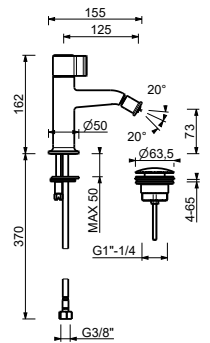

J708F

Single-hole bidet mixer

- **handle.1**
- spout projection 12,5 cm
- flow restrictor 5 l/min at 3 bar
- articulated aerator
- flexible supply lines
- WITH pop-up WASTE

Chrome	76 02 J708F
Polished Nickel PVD	76 95 J708F
Matt Gun Metal PVD	76 P5 J708F
Mokka PVD	76 S5 J708F
Brushed Steel Look PVD	76 92 J708F