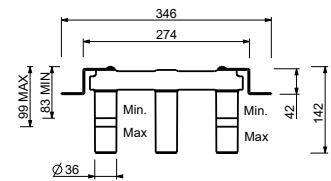

R010A

Built-in piece

44 00 R010A