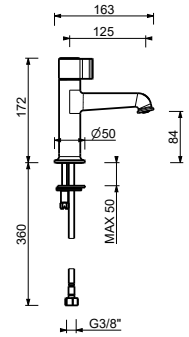

J704WF
lead $\varnothing$ free

Single-hole washbasin mixer

- **handle.1**
- spout projection 12,5 cm
- flow restrictor 5 l/min at 3 bar
- flexible supply lines
- WITHOUT WASTE

Chrome	76 02 J704WF
Polished Nickel PVD	76 95 J704WF
Matt Gun Metal PVD	76 P5 J704WF
Mokka PVD	76 S5 J704WF
Brushed Steel Look PVD	76 92 J704WF