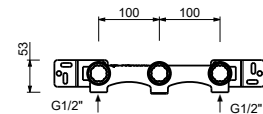

R010A

Built-in piece

44 00 R010A