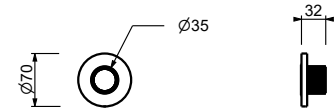

Stop valve

- ON/OFF button with flow rate adjustment **AUX**

Screen-printing

- soundproof
- for horizontal and vertical installation
- 1/2" inlets

H792B

External piece

Chrome	87 02 H792B
Polished Nickel PVD	87 95 H792B
Matt Gun Metal PVD	87 P5 H792B
Mokka PVD	87 S5 H792B
Brushed Steel Look PVD	87 92 H792B