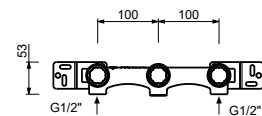

Built-in piece

44 00 R010A