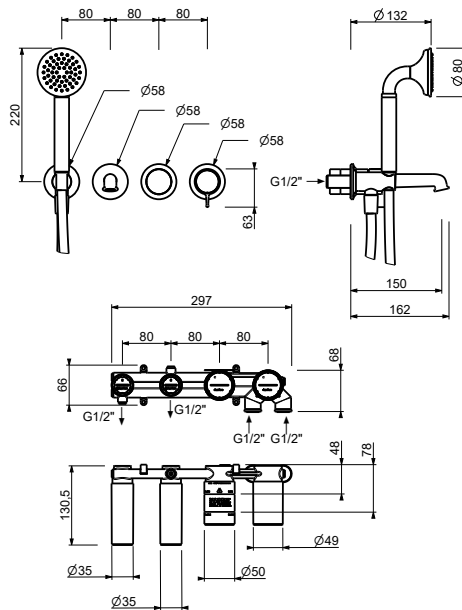

Built-in bathtub mixer

- **handle.1**
- spout projection 15 cm
- **2-way** diverter with turning knob
- FLORA handshower
- water plug with showerholder
- 150 cm PVC flexible
- 1/2" inlets

J720B

External piece

Chrome	76 02 J720B
Polished Nickel PVD	76 95 J720B
Matt Gun Metal PVD	76 P5 J720B
Mokka PVD	76 S5 J720B
Brushed Steel Look PVD	76 92 J720B