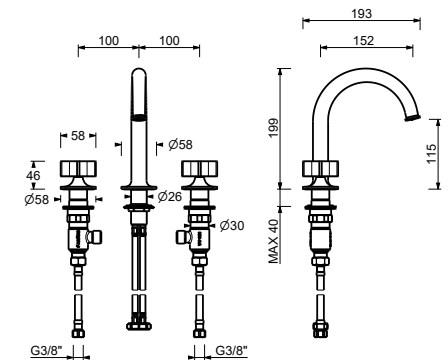

J607W
lead ϕ free

1. **3-hole washbasin mixer**
   • **handles.4**
   • spout projection 15 cm
   • flow restrictor 5 l/min at 3 bar
   • 90° ceramic cartridge
   • flexible supply lines
   • WITHOUT WASTE

Chrome	76 02 J607W
Polished Nickel PVD	76 95 J607W
Matt Gun Metal PVD	76 P5 J607W
Mokka PVD	76 S5 J607W
Brushed Steel Look PVD	76 92 J607W