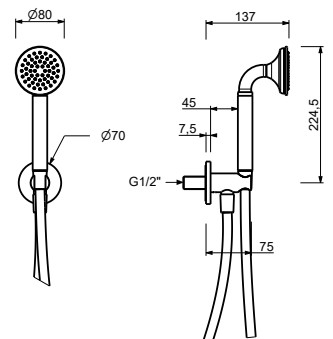

J544

Shower set

- Round escutcheon $\varnothing$ 70 mm thickness 7.5
- FLORA handshower
- water plug with showerholder
- 150 cm PVC flexible
- 1/2" inlet

Chrome	76 02 J544
Polished Nickel PVD	76 95 J544
Matt Gun Metal PVD	76 P5 J544
Mokka PVD	76 S5 J544
Brushed Steel Look PVD	76 92 J544