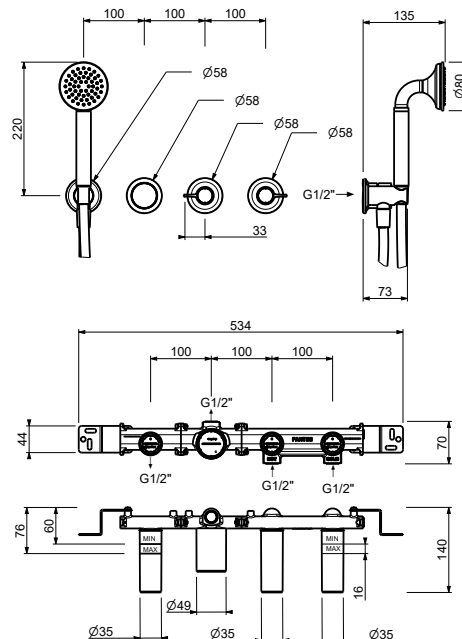

Built-in bathtub mixer

- **handles.1**
- without spout
- **2-way** diverter with turning knob
- FLORA handshower
- water plug with showerholder
- 150 cm PVC flexible
- 90° ceramic cartridge
- 1/2" inlets

J517B

External piece

Chrome	76 02 J517B
Polished Nickel PVD	76 95 J517B
Matt Gun Metal PVD	76 P5 J517B
Mokka PVD	76 S5 J517B
Brushed Steel Look PVD	76 92 J517B

R017A

Built-in piece

44 00 R017A