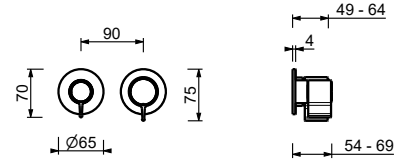

Built-in shower mixer

- **handles.1**
- **2-way** diverter with turning knob
- 1/2" inlets
- soundproof
- for horizontal installation only

J785B

External piece

Chrome	76 02 J785B
Polished Nickel PVD	76 95 J785B
Matt Gun Metal PVD	76 P5 J785B
Mokka PVD	76 S5 J785B
Brushed Steel Look PVD	76 92 J785B