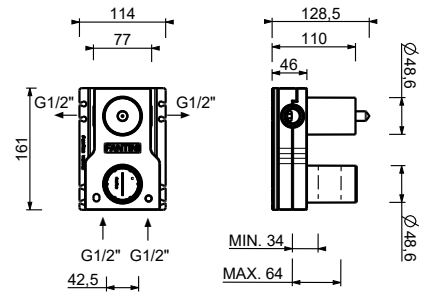

Built-in piece

44 00 M523A