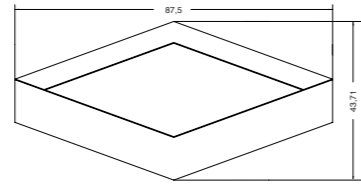

G-1942

Nanoessence black lappato mosaico brick
(18,44 x 58 cm - 7.25" x 22.83")