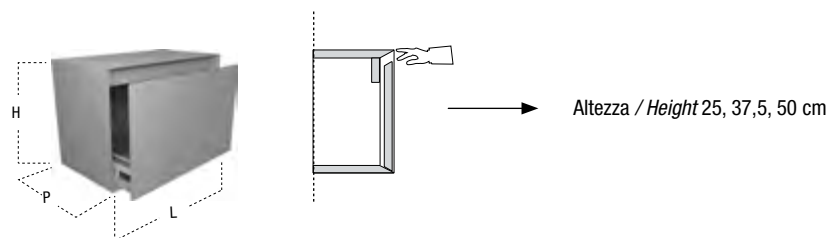

PANTA REI design Carlo Colombo

Prof. 40/47/54

PANTA REI

- Soluzione 1 cassetto con apertura superiore
- Solution with 1 upper opening drawer.