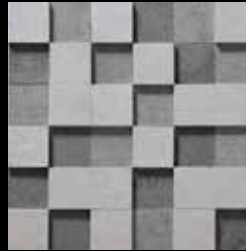

Nanoevolution grey striato mosaico 5x5
29,75 x 29,75 cm - 11.71" x 11.71"

G-1688