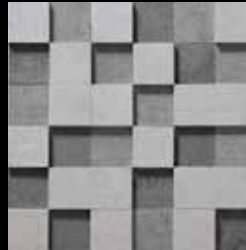

Nano evolution grey striato mosaico 5x5
29,75 x 29,75 cm - 11.71" x 11.71"

G-1688