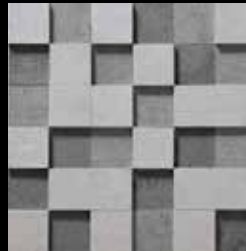

Nanoevolution grey striato mosaico 5x5
29,75 x 29,75 cm - 11.71" x 11.71"

G-1688