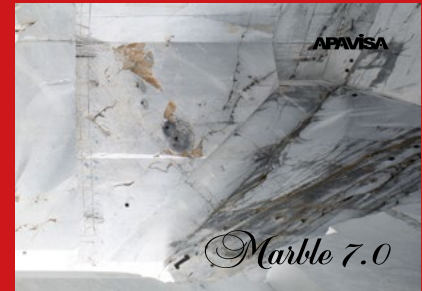

Distributed by - Distribuido por - Distribuito da - Vertrieben durch - Distribue par

APAVISA

Ctra. Castellón - San Juan de Moró, hm. 7,5 - 12130 SAN JUAN DE MORÓ (Castellón) Spain
Tel. +34 964 701 120 - Export Fax +34 964 701 067 - Fax Nacional 964 701 195 - info@apavisa.com

www.apavisa.com

MARBLE02/0418