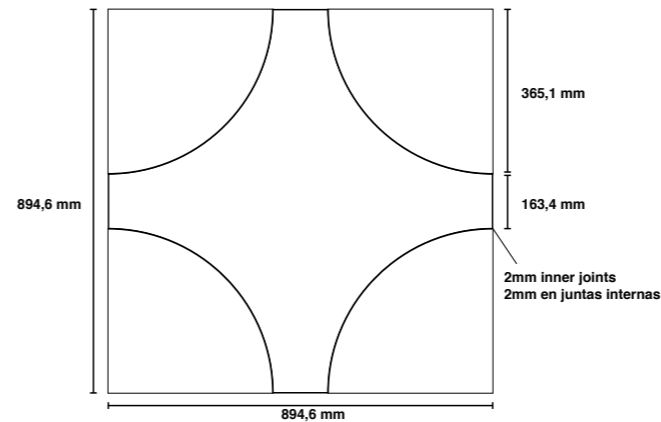

90x90

G-779

G-749

G-829

G-815

Marble 7.0 calacatta

Marble 7.0 serie 90x90
(89,46 x 89,46 cm - 35.22" x 35.22")

Marble 7.0 calacatta polished 90x90
Marble 7.0 calacatta natural 90x90

Marble 7.0 mosaics

Marble 7.0 serie mosaico
(29,75 x 29,75 cm - 11.71" x 11.71")
Marble 7.0 jolie polished mosaico mix **G-1884**

Marble 7.0 serie mosaico
(29,75 x 29,75 cm - 11.71" x 11.71")
Marble 7.0 calacatta polished mosaico mix **G-1884**

Marble 7.0 serie mosaico
(44,63 x 44,63 cm - 17.57" x 17.57")
Marble 7.0 polished mosaico 7x45 **G-1870**

Marble 7.0 decor

Marble 7.0 serie decor
(89,46 x 89,46 cm - 35.22" x 35.22")
Marble 7.0 jolie polished decor **G-1942**

Marble 7.0 serie decor
(89,46 x 89,46 cm - 35.22" x 35.22")
Marble 7.0 calacatta polished decor **G-1942**

Marble 7.0 agate

Marble 7.0 agate serie 90x90
(89,46 x 89,46 cm - 35.22" x 35.22")

Marble 7.0 agate polished 90x90