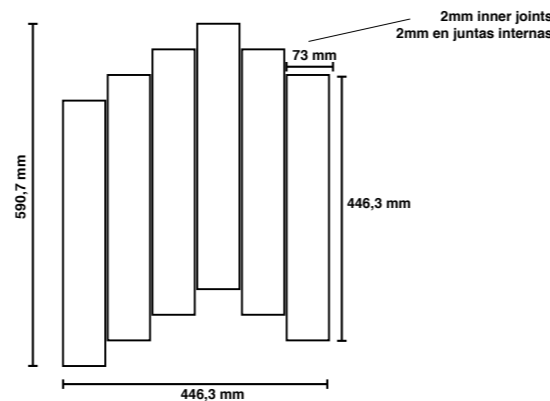

90x90

G-779

G-749

G-829

G-815

Marble 7.0 calacatta

Marble 7.0 serie 90x90
(89,46 x 89,46 cm - 35.22" x 35.22")

Marble 7.0 calacatta polished 90x90
Marble 7.0 calacatta natural 90x90

Marble 7.0 mosaics

Marble 7.0 serie mosaico
(29,75 x 29,75 cm - 11.71" x 11.71")
Marble 7.0 jolie polished mosaico mix **G-1884**

Marble 7.0 serie mosaico
(29,75 x 29,75 cm - 11.71" x 11.71")
Marble 7.0 calacatta polished mosaico mix **G-1884**

Marble 7.0 serie mosaico
(44,63 x 44,63 cm - 17.57" x 17.57")
Marble 7.0 polished mosaico 7x45 **G-1870**

Marble 7.0 decor

Marble 7.0 serie decor
(89,46 x 89,46 cm - 35.22" x 35.22")
Marble 7.0 jolie polished decor **G-1942**

Marble 7.0 serie decor
(89,46 x 89,46 cm - 35.22" x 35.22")
Marble 7.0 calacatta polished decor **G-1942**

Marble 7.0 agate

Marble 7.0 agate serie 90x90
(89,46 x 89,46 cm - 35.22" x 35.22")

Marble 7.0 agate polished 90x90