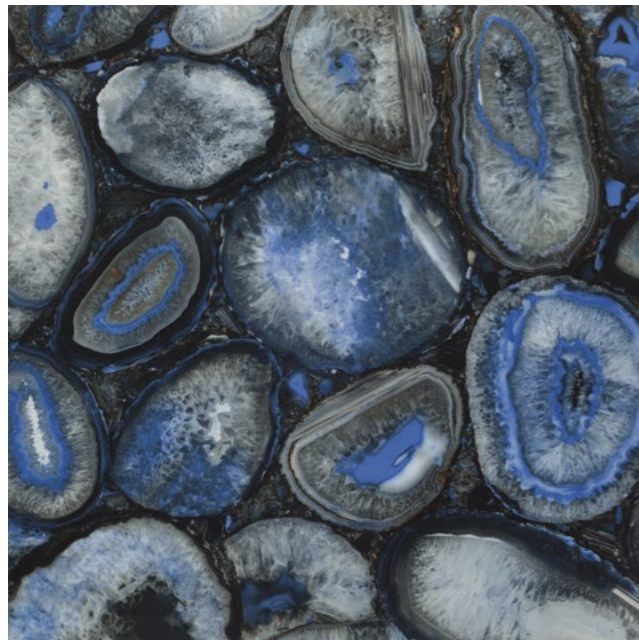

Marble 7.0 serie decor
(89,46 x 89,46 cm - 35.22" x 35.22")
Marble 7.0 calacatta polished decor **G-1942**

Marble 7.0 agate

Marble 7.0 agate serie 90x90
(89,46 x 89,46 cm - 35.22" x 35.22")

Marble 7.0 agate polished 90x90