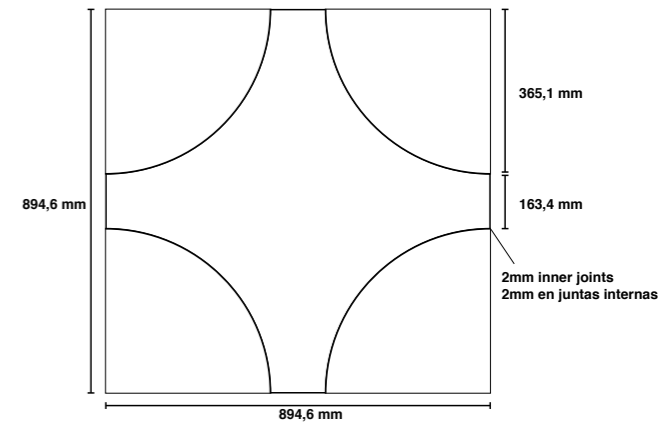

90x90

G-779

G-749

G-829

G-815

Marble 7.0 calacatta

Marble 7.0 serie 90x90
(89,46 x 89,46 cm - 35.22" x 35.22")

Marble 7.0 calacatta polished 90x90
Marble 7.0 calacatta natural 90x90

Marble 7.0 mosaics

Marble 7.0 serie mosaico
(29,75 x 29,75 cm - 11.71" x 11.71")
Marble 7.0 jolie polished mosaico mix **G-1884**

Marble 7.0 serie mosaico
(29,75 x 29,75 cm - 11.71" x 11.71")
Marble 7.0 calacatta polished mosaico mix **G-1884**

Marble 7.0 serie mosaico
(44,63 x 44,63 cm - 17.57" x 17.57")
Marble 7.0 polished mosaico 7x45 **G-1870**

Marble 7.0 decor

Marble 7.0 serie decor
(89,46 x 89,46 cm - 35.22" x 35.22")
Marble 7.0 jolie polished decor **G-1942**

Marble 7.0 serie decor
(89,46 x 89,46 cm - 35.22" x 35.22")
Marble 7.0 calacatta polished decor **G-1942**

Marble 7.0 agate

Marble 7.0 agate serie 90x90
(89,46 x 89,46 cm - 35.22" x 35.22")

Marble 7.0 agate polished 90x90