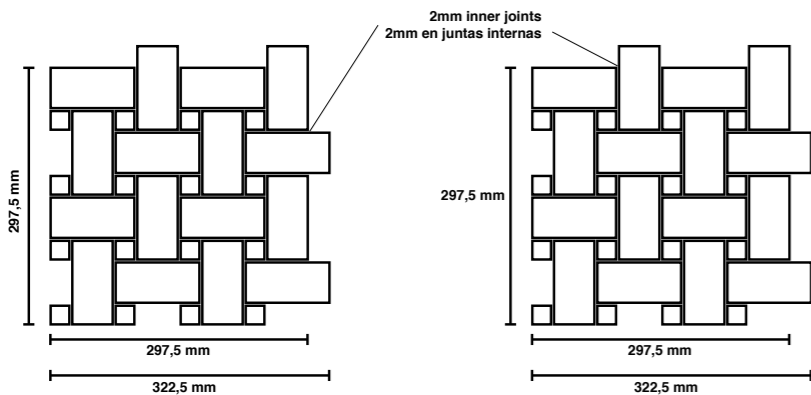

90x90

G-779

G-749

G-829

G-815

Marble 7.0 calacatta

Marble 7.0 serie 90x90
(89,46 x 89,46 cm - 35.22" x 35.22")

Marble 7.0 calacatta polished 90x90
Marble 7.0 calacatta natural 90x90

Marble 7.0 mosaics

Marble 7.0 serie mosaico
(29,75 x 29,75 cm - 11.71" x 11.71")
Marble 7.0 jolie polished mosaico mix **G-1884**

Marble 7.0 serie mosaico
(29,75 x 29,75 cm - 11.71" x 11.71")
Marble 7.0 calacatta polished mosaico mix **G-1884**

Marble 7.0 serie mosaico
(44,63 x 44,63 cm - 17.57" x 17.57")
Marble 7.0 polished mosaico 7x45 **G-1870**

Marble 7.0 decor

Marble 7.0 serie decor
(89,46 x 89,46 cm - 35.22" x 35.22")
Marble 7.0 jolie polished decor **G-1942**

Marble 7.0 serie decor
(89,46 x 89,46 cm - 35.22" x 35.22")
Marble 7.0 calacatta polished decor **G-1942**

Marble 7.0 agate

Marble 7.0 agate serie 90x90
(89,46 x 89,46 cm - 35.22" x 35.22")

Marble 7.0 agate polished 90x90