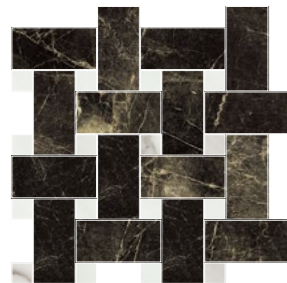

Marble 7.0 mosaics

Marble 7.0 serie mosaico
(29,75 x 29,75 cm - 11.71" x 11.71")
Marble 7.0 jolie polished mosaico mix **G-1884**