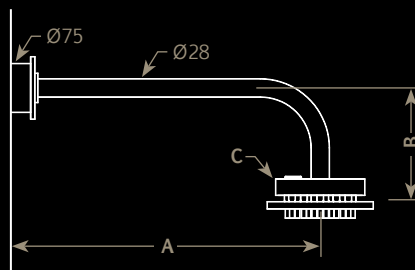

» 14

~ Grand Hôtel

≈ Pomme de
Douche

≈ Shower Head