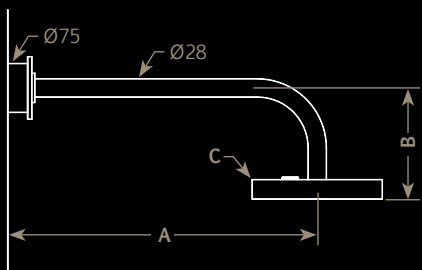

» 14

~ Grand Hôtel

≈ Pomme de
Douche

≈ Shower Head