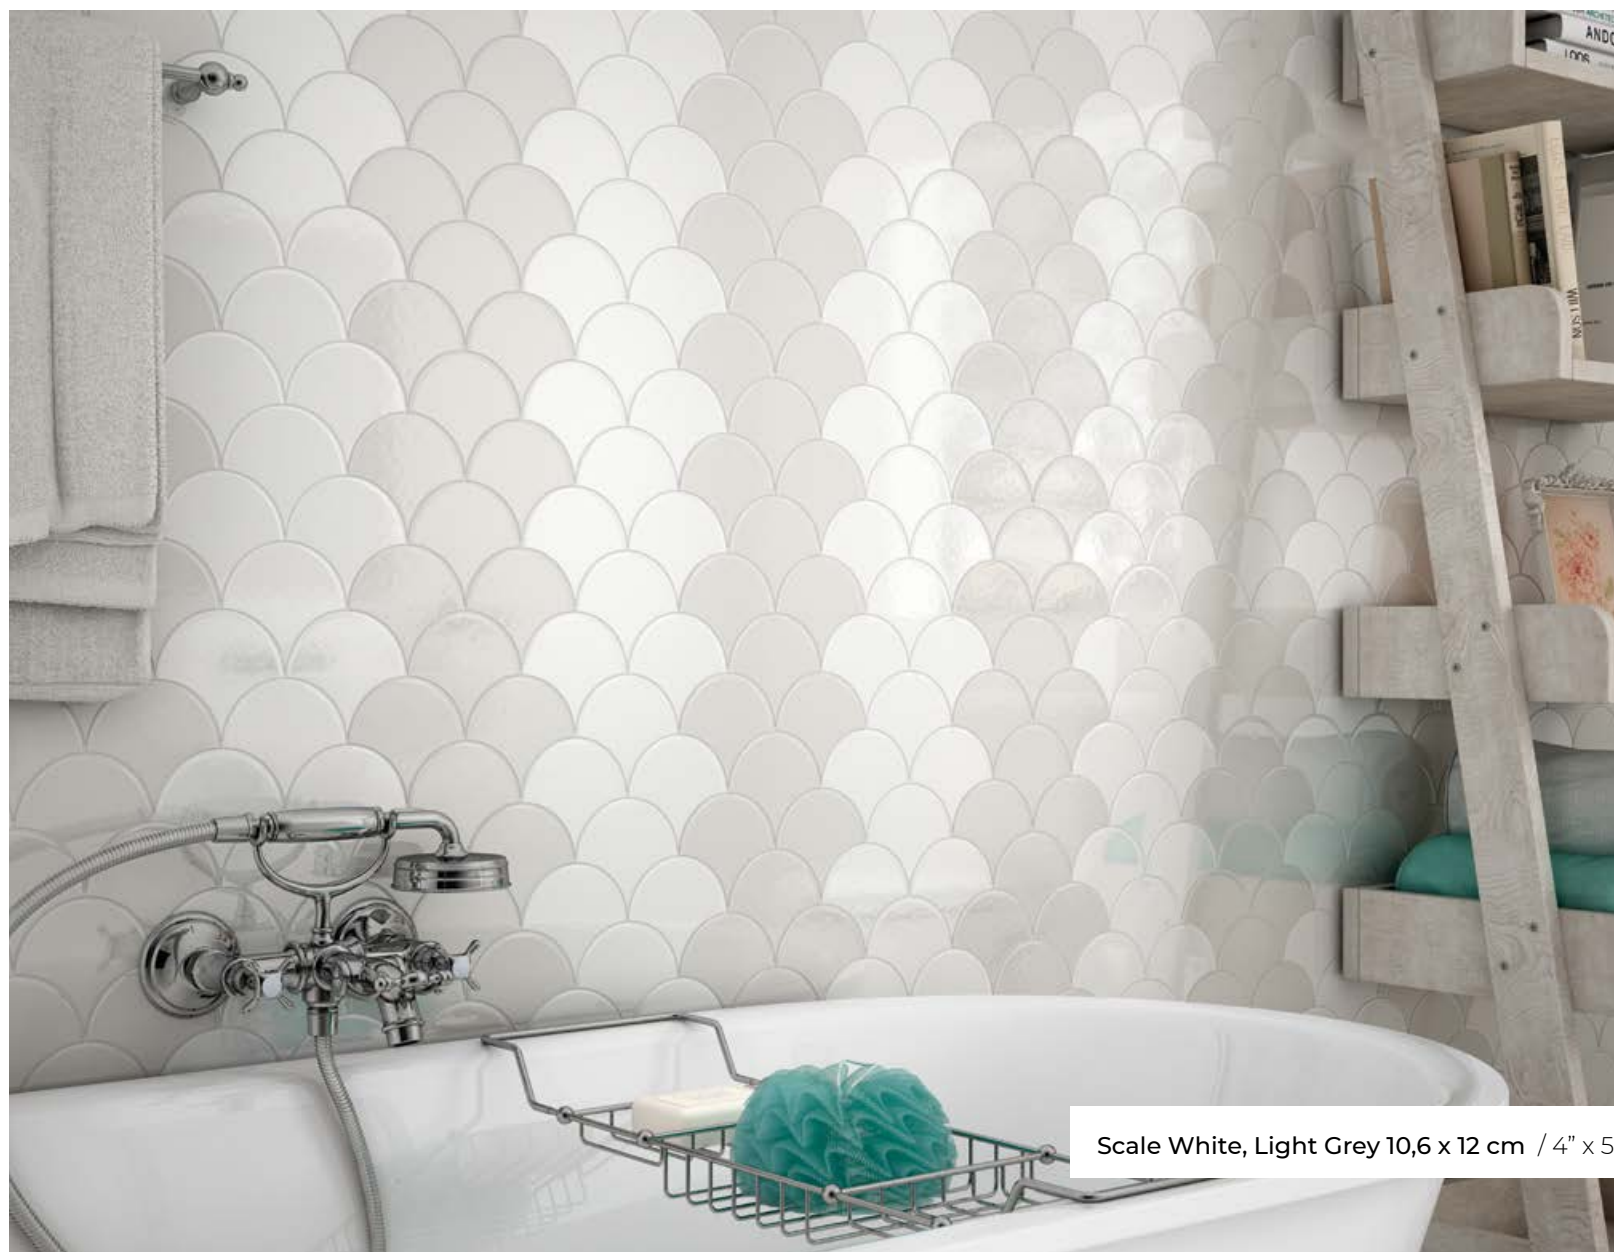

Scale White, Light Grey 10,6 x 12 cm / 4" x 5"