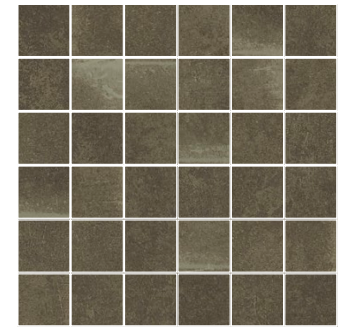

Object 7.0 serie mosaico
(29,75 x 29,75 cm - 11,71" x 11,71")
Object 7.0 brown natural mosaico 5x5 G-1688