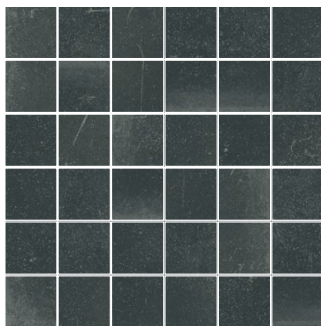

Object 7.0 serie mosaico
(29,75 x 29,75 cm - 11,71" x 11,71")
Object 7.0 black natural mosaico 5x5 G-1688