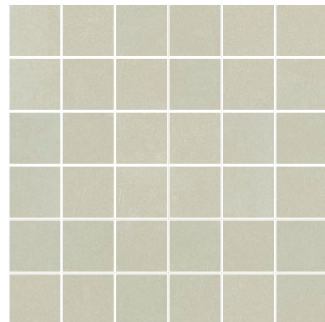

Object 7.0 serie mosaico
(29,75 x 29,75 cm - 11,71" x 11,71")
Object 7.0 white natural mosaico 5x5 G-1688