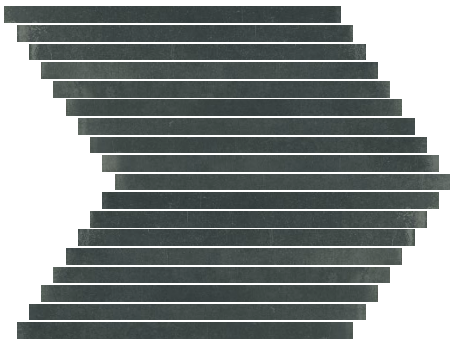

OBJECT 7.0 BLACK NATURAL

7mm

Object 7.0 serie mosaico
(44,63 x 44,63 - 17,57" x 17,57")
Object 7.0 black natural mosaico arrow G-1732