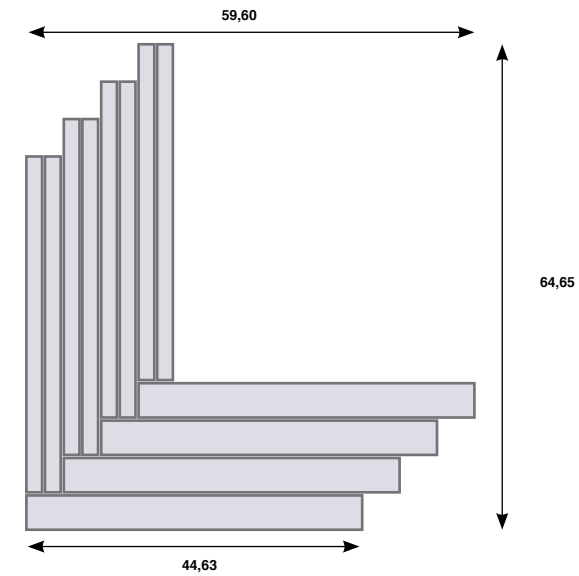

product: Object 7.0 white natural 45x90 / Object 7.0 black natural mosaico crossed