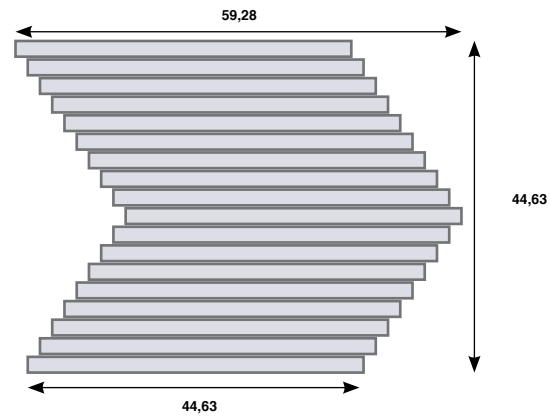

product: Object 7.0 white natural 45x90 / Object 7.0 black natural mosaico crossed