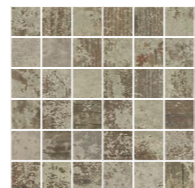

Nanofusion 7.0 mosaico 5x5
(29,75 x 29,75 cm - 11.71" x 11.71")

Nanofusion 7.0 wood natural mosaico 30x30 G-1638