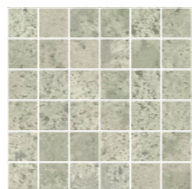

Nanofusion 7.0 mosaico 5x5
(29,75 x 29,75 cm - 11.71" x 11.71")

Nanofusion 7.0 white natural mosaico 30x30 G-1638