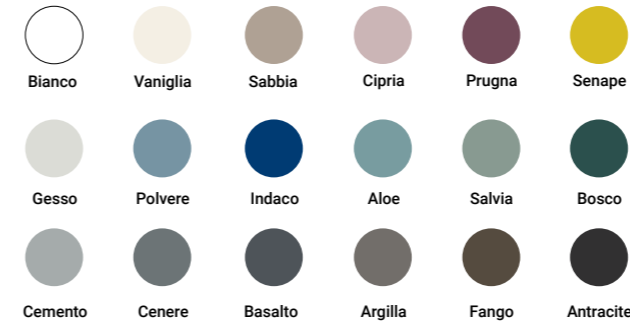

Ceramica *Ceramic*

Color Collection finitura matt  
*Color Collection matt shades*

Color Collection finitura lucida  
*Color Collection glossy shades*

**2** STRUTTURA  
*FRAMEWORK*

Acciaio *Steel*

Color Collection finitura matt  
*Color Collection matt shades*