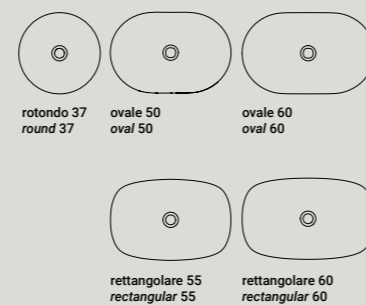

Forme e dimensioni lavabo integrato
Shapes and dimension washbasin