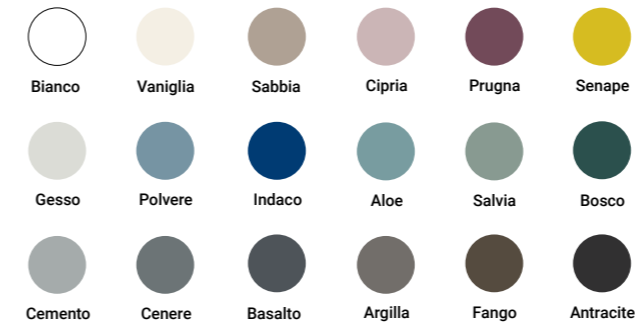

MATERIALI E FINITURE MATERIAL AND FINISHES

1 LAVABO WASHBASIN

Ceramica Ceramic

Color Collection finitura matt Color Collection matt shades