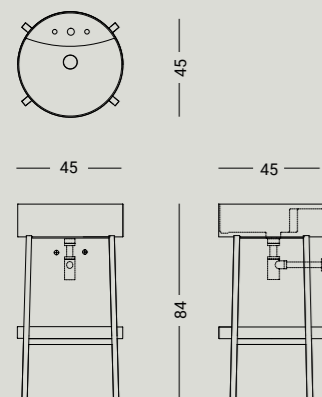

## DIMENSIONI DIMENSIONS

L 90 x H 85 x P 50 cm

## DIMENSIONI DIMENSIONS

L 120 x H 85 x P 50 cm

# Console 45

DESIGN STUDIO63

DIMENSIONI DIMENSIONS

ø 45 x H 84 x P 42 cm

MATERIALI E FINITURE MATERIAL AND FINISHES