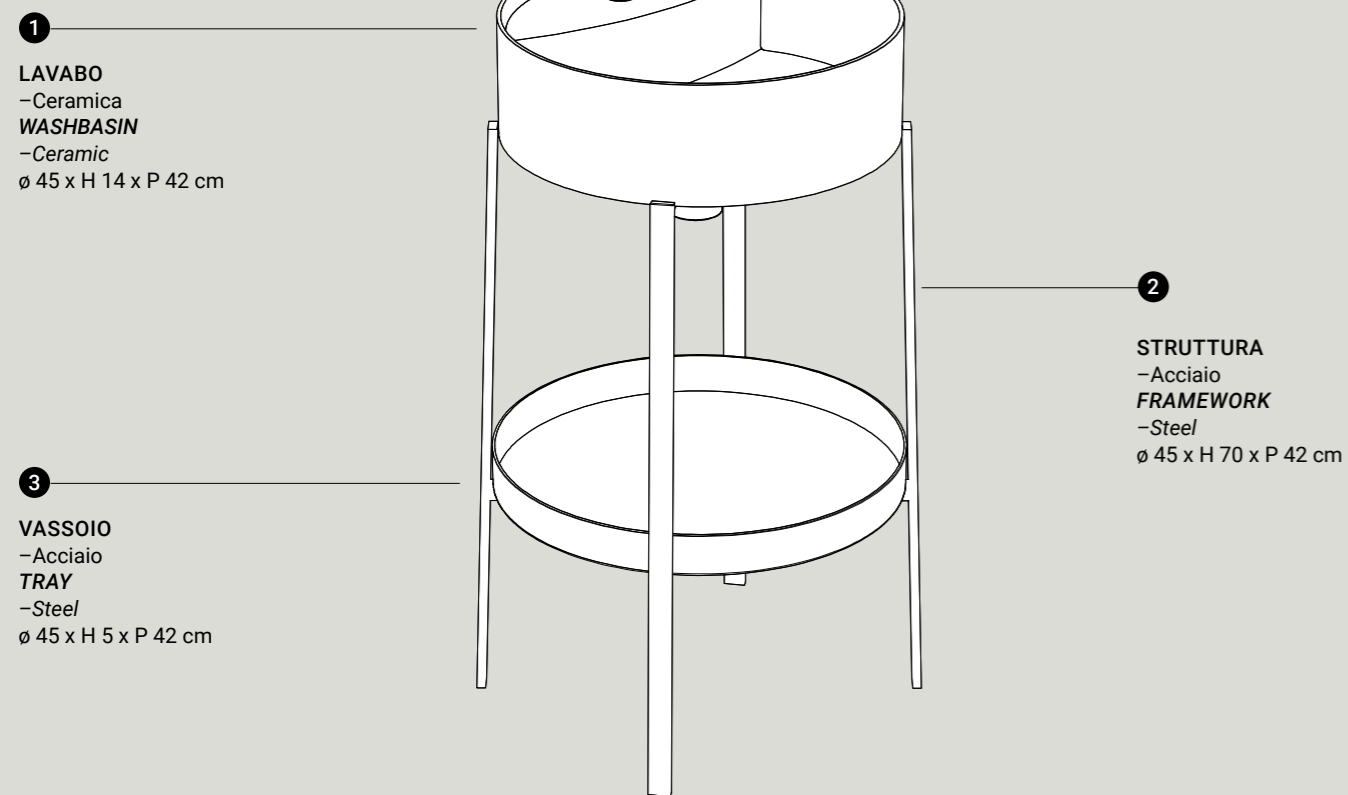

Console 45

DESIGN STUDIO63

DIMENSIONI DIMENSIONS

ø 45 x H 84 x P 42 cm