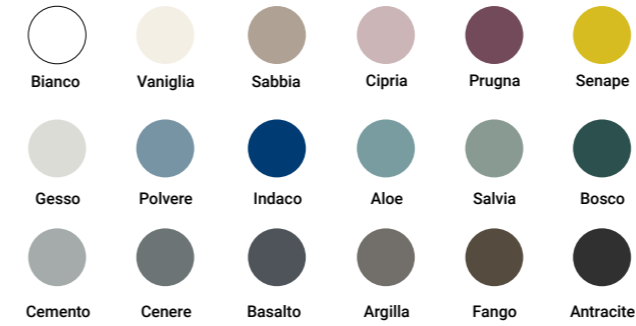

MATERIALI E FINITURE MATERIAL AND FINISHES

1 LAVABO INTEGRATO / TOP PER LAVABO D'APPOGGIO
WASHBASIN / TOP FOR SIT-ON BASIN

Ceramica Ceramic

Color Collection finitura matt
Color Collection matt shades