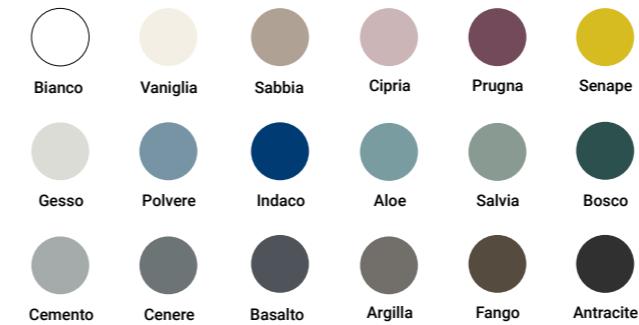

MATERIALI E FINITURE MATERIAL AND FINISHES

1 LAVABO
WASHBASIN

Ceramica Ceramic

Color Collection finitura matt
Color Collection matt shades