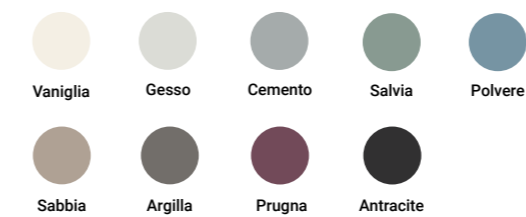

## MDF

Laccature opache Color Collection  
Matt lacquering Color Collection**3** PIANO  
SHELFEssenze  
Wooden finishes**4** STRUTTURA  
FRAMEWORK

## MATERIALI E FINITURE MATERIAL AND FINISHES

**1** LAVABO  
WASHBASIN

Ceramica Ceramic

Color Collection finitura matt  
Color Collection matt shadesColor Collection finitura lucida  
Color Collection glossy shades**2** MOBILE  
FURNITURE

MDF

Laccature opache Color Collection  
Matt lacquering Color Collection**3** PIANO  
SHELFEssenze  
Wooden finishes**4** STRUTTURA  
FRAMEWORK

Acciaio Steel

Verniciature  
Coatings