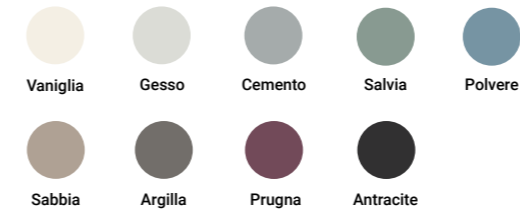

Ceramica Ceramic

Color Collection finitura matt  
Color Collection matt shades

Color Collection finitura lucida  
Color Collection glossy shades

**2** STRUTTURA  
FRAMEWORK

Acciaio Steel

Color Collection finitura matt  
Color Collection matt shades