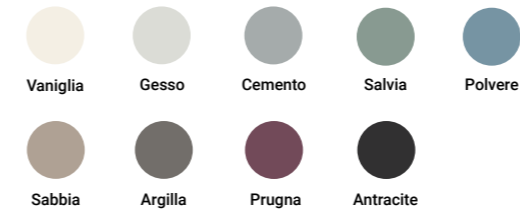

Ceramica *Ceramic*

Color Collection finitura matt  
*Color Collection matt shades*

Color Collection finitura lucida  
*Color Collection glossy shades*

**2** STRUTTURA  
*FRAMEWORK*

Acciaio *Steel*

Color Collection finitura matt  
*Color Collection matt shades*

**3** CASSETTO  
*DRAWER*

MDF

Color Collection finitura matt  
*Color Collection matt shades*

Essenze  
*Wooden finishes*