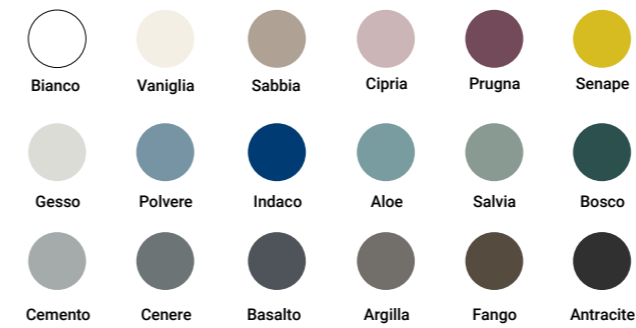

MATERIALI E FINITURE MATERIAL AND FINISHES

1 LAVABO INTEGRATO / TOP PER LAVABO D'APPOGGIO - singolo o doppio
WASHBASIN / TOP FOR SIT-ON BASIN - single or double

Ceramica Ceramic

Color Collection finitura matt
Color Collection matt shades