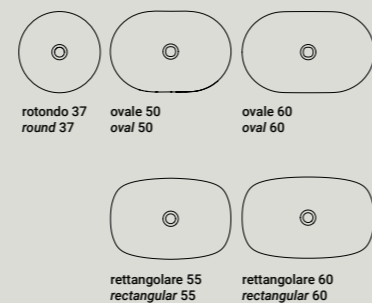

Forme e dimensioni lavabo integrato
Shapes and dimension washbasin