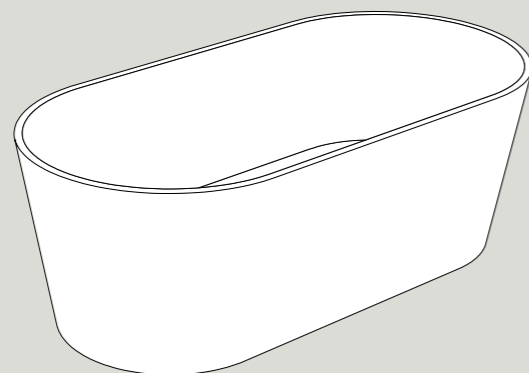

# Bay

DESIGN STUDIO63

VASCA  
-Pietraluce  
**BATHTUB**  
-Pietraluce  
L 160 x H 55 x P 80 cm