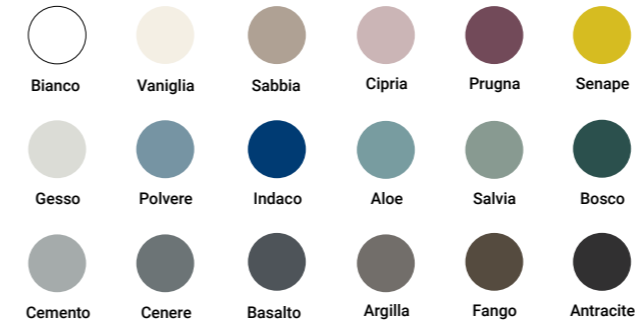

#### Verniciature Coatings

## MATERIALI E FINITURE MATERIAL AND FINISHES

**1** LAVABO  
WASHBASIN

Ceramica Ceramic

Color Collection finitura matt  
Color Collection matt shadesColor Collection finitura lucida  
Color Collection glossy shades**2** MOBILE  
FURNITURE

MDF

MDF

Color Collection finitura matt  
Color Collection matt shades**3** PIANO  
SHELFEssenze  
Wooden finishes**4** STRUTTURA  
FRAMEWORK

Acciaio Steel

Verniciature  
Coatings