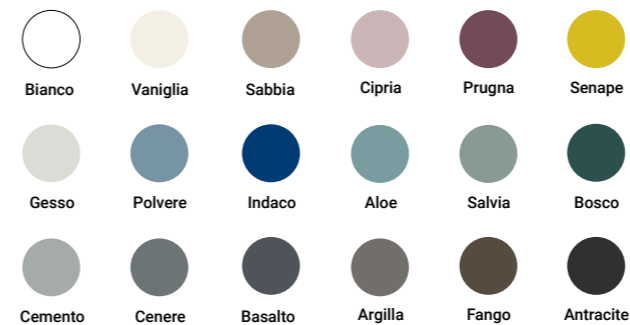

MDF

Laccature opache Color Collection  
Matt lacquering Color Collection**3** PIANO  
SHELFEssenze  
Wooden finishes**4** STRUTTURA  
FRAMEWORK

Acciaio Steel

Verniciature  
Coatings

## 1 LAVABO WASHBASIN

Ceramica Ceramic

Color Collection finitura matt  
Color Collection matt shadesColor Collection finitura lucida  
Color Collection glossy shades