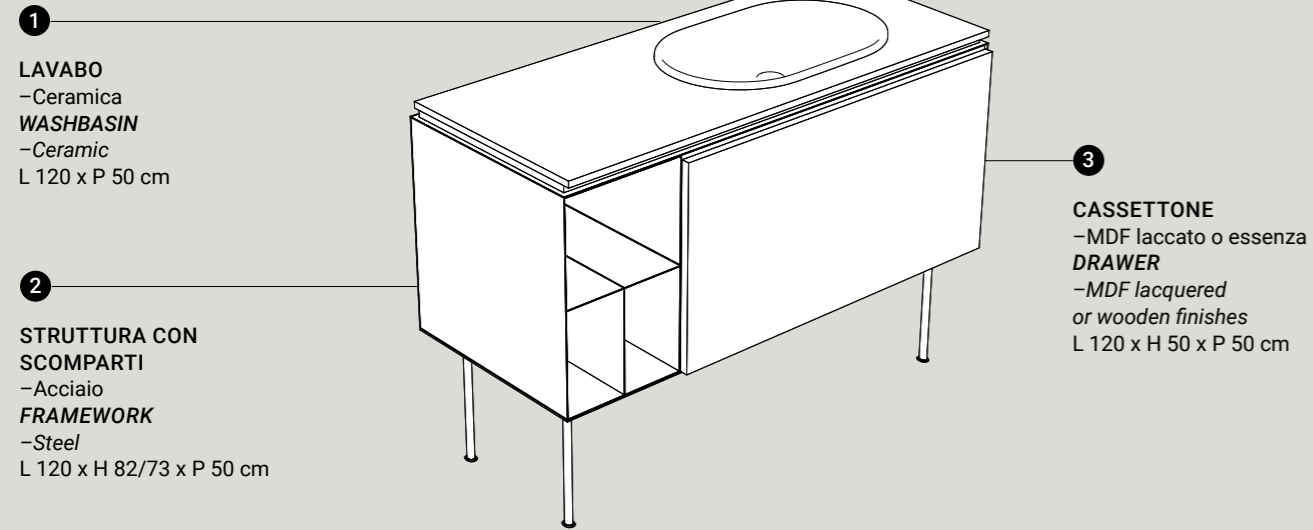

Lama 120

DESIGN STUDIO ADOLINI