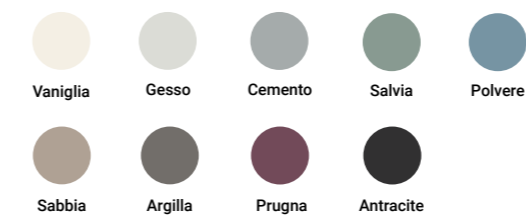

2 MOBILE
FURNITURE

MDF

Laccature opache Color Collection
Matt lacquering Color Collection