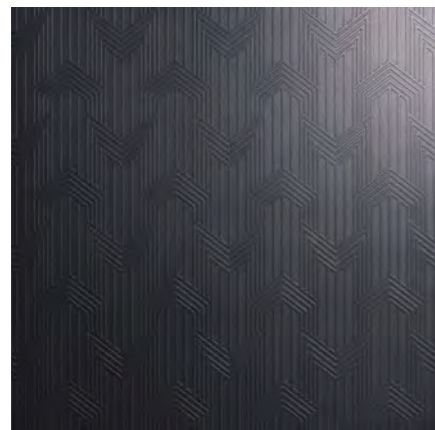

Geometria nero su fondo nero matt
Black **Geometria** on matt black

046