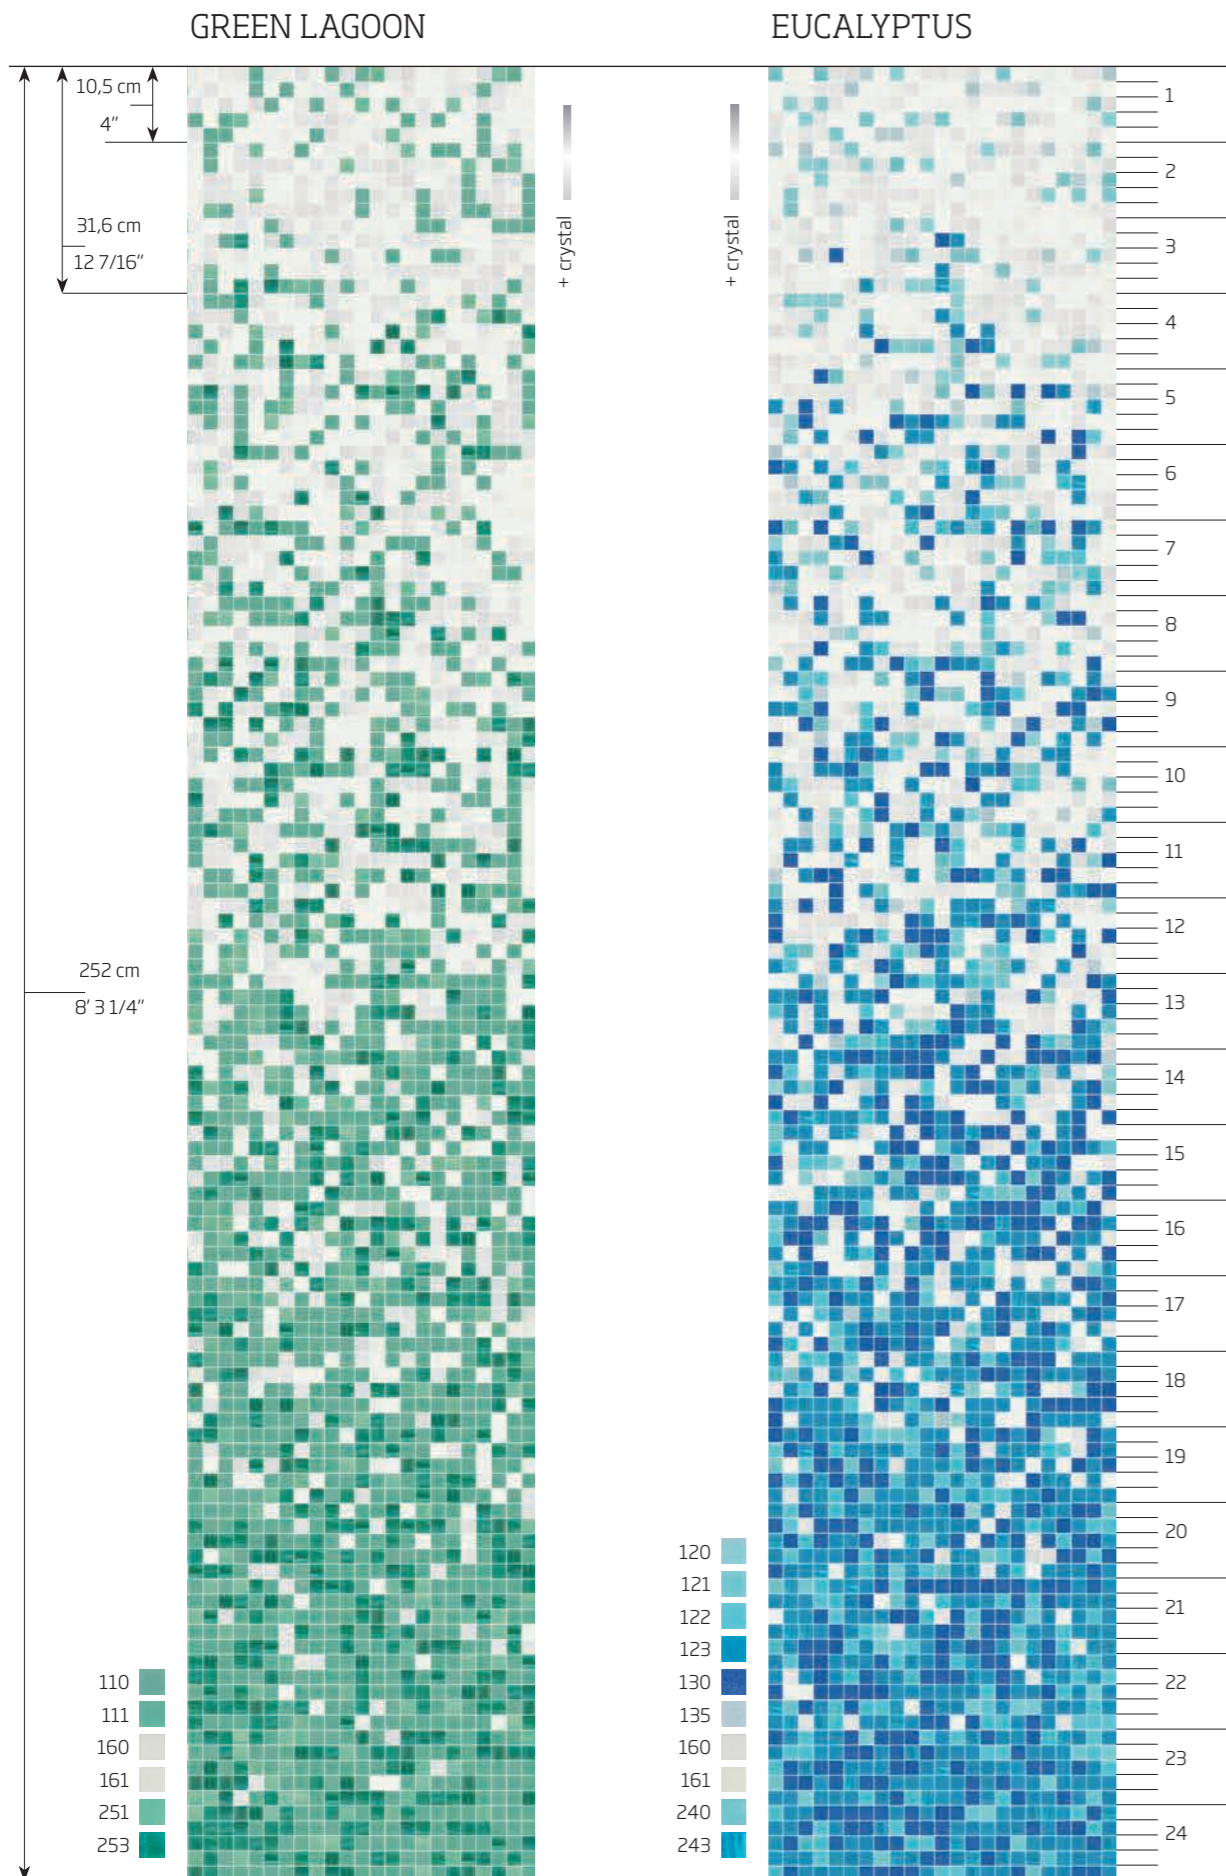

SHADING BLENDS 2 x 2 cm

shading blends 2 x 2 cm

Hotel Carlton Baglioni - Milan, Italy
Eucalyptus Shading Blend 1 - 22 (2 x 2 cm)