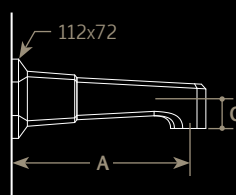

*Deck-mounted 3-hole mixer,  
with integrated drain*

	A	B	C	D	E
A / D0-E1-P0	99	83	48	73	81x54
A / D1-E1-P0	140	150	71	76	112x72

Monotrou sur plan

*Deck-mounted single hole mixer*

	A	B	C	D	E
A / B4-00-E2*	140	172	150	71	112x72
A / B4-00-E3**	140	172	150	71	112x72

\* avec vidage intégré / with integrated drain

\*\*sans vidage / without integrated drain

VOLEVATCH  
ORFÈVRE DU BAIN

Mélangeur 3 trous mural lavabo  
*Wall-mounted 3-hole mixer washbasin*

	A	B	C
A / D1-M1-00	160	150	27

## ~ Art Déco

~ Robinetterie  
Bain-Douche

~ Shut-off Valve

Commande de fermeture 3/4" sur plan,  
fermeture standard (droite)

*3/4" deck-mounted shut-off valve,  
standard closing (righthand)*

	A
A / RP-00-P2	80