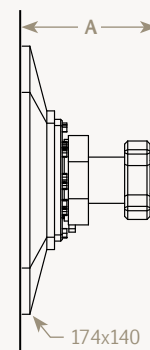

	A
A / RP-T2-01	87
A / RP-T3-00	87

Mitigeur thermostatique mural  
*Concealed thermostatic valve*

	A
A / RM-T2-01	87
A / RM-T3-00	87

Bec bain droit sur plan  
*Deck-mounted tub spout*

	A	B	C
A / D7-G2-00	140	220	65
A / D7-G3-00*	143	220	65