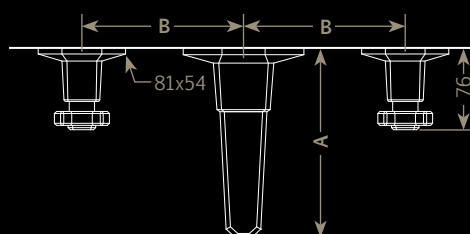

*Deck-mounted 3-hole mixer,  
with integrated drain*

	A	B	C	D	E
A / D0-E1-P0	99	83	48	73	81x54
A / D1-E1-P0	140	150	71	76	112x72

Monotrou sur plan

*Deck-mounted single hole mixer*

	A	B	C	D	E
A / B4-00-E2*	140	172	150	71	112x72
A / B4-00-E3**	140	172	150	71	112x72

\* avec vidage intégré / with integrated drain

\*\*sans vidage / without integrated drain

VOLEVATCH  
ORFÈVRE DU BAIN

Mélangeur 3 trous mural lavabo  
*Wall-mounted 3-hole mixer washbasin*

	A	B	C
A / D1-M1-00	160	150	27

## ~ Art Déco

~ Robinetterie  
Bain-Douche

~ Shut-off Valve

Commande de fermeture 3/4" sur plan,  
fermeture standard (droite)

*3/4" deck-mounted shut-off valve,  
standard closing (righthand)*

	A
A / RP-00-P2	80