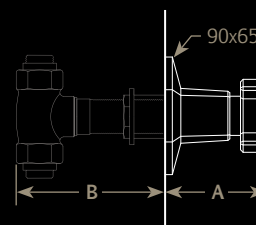

## ~ Art Déco

~ Robinetterie  
Bain-Douche

~ Shut-off Valve

Commande de fermeture 3/4" sur plan,  
fermeture standard (droite)

*3/4" deck-mounted shut-off valve,  
standard closing (righthand)*

	A
A / RP-00-P2	80

Commande de fermeture 3/4" murale,  
fermeture standard (droite)

*3/4" concealed shut-off valve,  
standard closing (righthand)*

	A	B
A / RM-00-M2	80	60 > 90
A / RM-01-M2	80	60 > 126

Inverseur sur plan  
*Deck-mounted diverter*