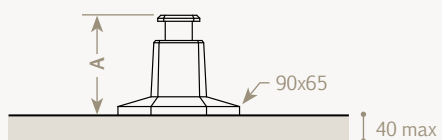

Inverseur sur plan
Deck-mounted diverter

	A
A / RP-V1-00	66

Inverseur mural
Concealed diverter

	A
A / RM-V2-00	66