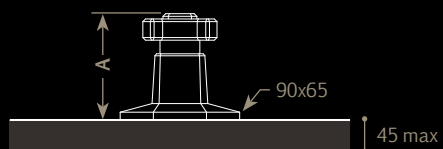

## ~ Art Déco

~ Robinetterie  
Bain-Douche

~ Shut-off Valve

Commande de fermeture 3/4" sur plan,  
fermeture standard (droite)

*3/4" deck-mounted shut-off valve,  
standard closing (righthand)*

	A
A / RP-00-P2	80

Commande de fermeture 3/4" murale,  
fermeture standard (droite)

*3/4" concealed shut-off valve,  
standard closing (righthand)*

	A	B
A / RM-00-M2	80	60 > 90
A / RM-01-M2	80	60 > 126

Inverseur sur plan  
*Deck-mounted diverter*