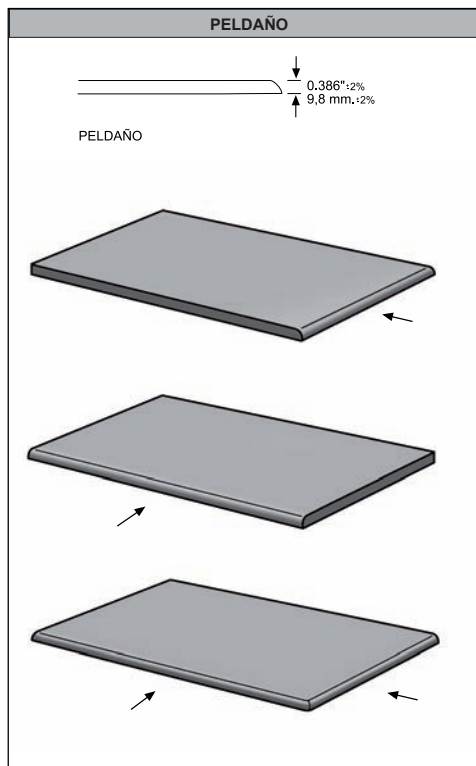

## SKIRTING

▲ SKIRTING. RODAPIÉ  
7,5 x 60 cm (7,3 x 59,55 cm)

Listelo

Rodapié

## ZANQUIN

▲ ZANQUIN PELDAÑO  
(listelo o rodapié)  
7,3 x 29,75 x 59,55 cm

▲ ZANQUIN GRADONE  
(listelo o rodapié)  
7,3 x 29,75 x 59,55 cm

All these products are also available with grooves / All steps are available in all colours and finishes. / Angle steps are available in all step types and sizes.