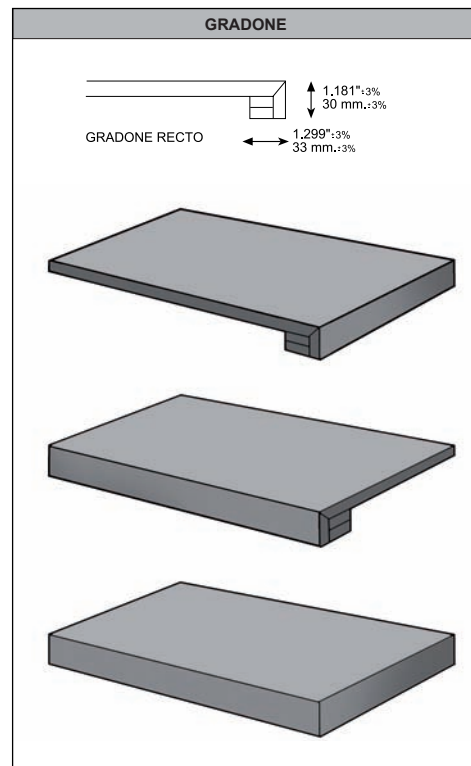

## SKIRTING

▲ SKIRTING. RODAPIÉ  
7,5 x 60 cm (7,3 x 59,55 cm)

Listelo

Rodapié

## ZANQUIN

▲ ZANQUIN PELDAÑO  
(listelo o rodapié)  
7,3 x 29,75 x 59,55 cm

▲ ZANQUIN GRADONE  
(listelo o rodapié)  
7,3 x 29,75 x 59,55 cm

All these products are also available with grooves / All steps are available in all colours and finishes. / Angle steps are available in all step types and sizes.