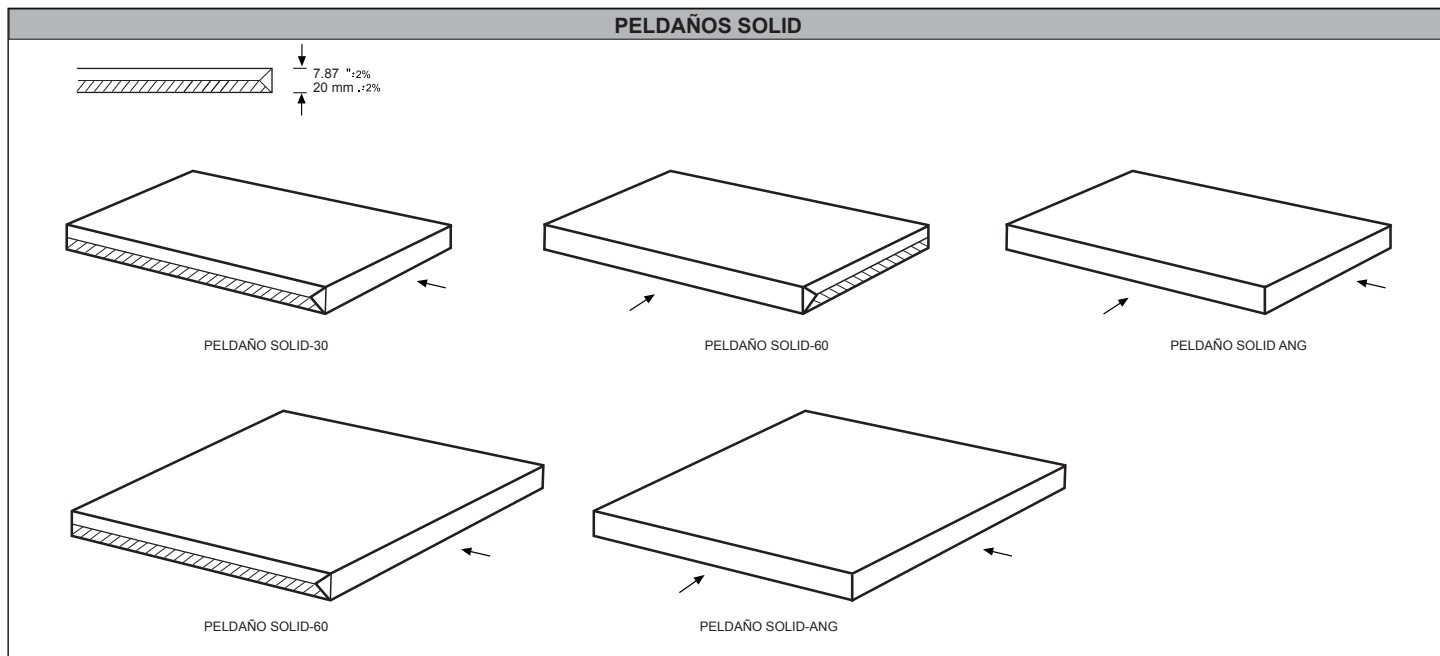

EVOLUTION collection SOLID STEPS / PELDAÑOS SOLID		BLACK		ANTHRACITE		GREY		MOSS		WHITE		IVORY		BEIGE		VISON	
		STRIATO	LAPPATO	STRIATO	LAPPATO	STRIATO	LAPPATO	STRIATO	LAPPATO	STRIATO	LAPPATO	STRIATO	LAPPATO	STRIATO	LAPPATO	STRIATO	LAPPATO
PELDAÑO SOLID-30	11.71" x 23.45" - 29,75 x 59,55 cm	375	375	375	375	375	375	375	375	375	375	375	375	375	375	375	375
PELDAÑO SOLID-60	11.71" x 23.45" - 29,75 x 59,55 cm	375	375	375	375	375	375	375	375	375	375	375	375	375	375	375	375
PELDAÑO SOLID ANG	11.71" x 23.45" - 29,75 x 59,55 cm	463	463	463	463	463	463	463	463	463	463	463	463	463	463	463	463
PELDAÑO SOLID-60	23.45" x 23.45" - 59,55 x 59,55 cm	499	499	499	499	499	499	499	499	499	499	499	499	499	499	499	499
PELDAÑO SOLID ANG	23.45" x 23.45" - 59,55 x 59,55 cm	559	559	559	559	559	559	559	559	559	559	559	559	559	559	559	559

All these products are also available with grooves / All steps are available in all colours and finishes. / Angle steps are available in all step types and sizes.

Todos estos productos también se pueden realizar con ranuras por indicación expresa. / Todos los peldaños se fabrican en todos los colores y acabados de la serie. / Los peldaños ángulo están disponibles en todos los tipos de peldaño y formatos citados.